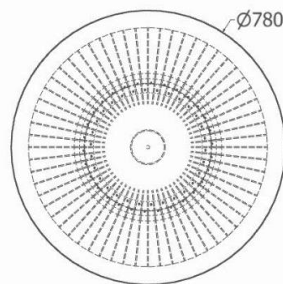

### *Curvaceous High Back Dining Room Chair*

MODEL	HEIGHT (mm)	LENGTH (mm)	WIDTH (mm)	Price (incl)
LDF-SP-CHD-5080	1160	810	920	R

Model LDF-SP-CHD-5080

# DINING ROOM CHAIRS

*Curvaceous Round Back Dining Room Chair*

MODEL	HEIGHT (mm)	LENGTH (mm)	WIDTH (mm)	Price (incl)
LDF-SP-CHD-5080v1	750	750	930	R

Model LDF-SP-CHD-5080v1

Front view

Side View

Top view

# DINING ROOM CHAIRS

*Clover Round Back Dining Room Chair*

MODEL	HEIGHT (mm)	LENGTH (mm)	WIDTH (mm)	Price (incl)
LDF-SP-CHD-5080v1	750	750	930	R

Model LDF-SP-CHD-B3760

Top view

Front view

### Ottoman Tulip Series

MODEL	HEIGHT (mm)	Diam. (mm)	PRICE incl
LDF-SP-OTS-6843	466	780	R7 025

Model LDF-SP-OTS-6843  
Otterman