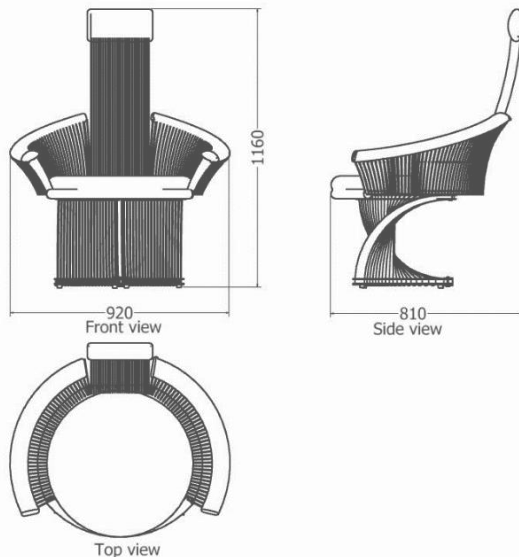

Curvaceous High Back Dining Room Chair

MODEL	HEIGHT (mm)	LENGTH (mm)	WIDTH (mm)	Price (incl)
LDF-SP-CHD-5080	1160	810	920	R

Model LDF-SP-CHD-5080