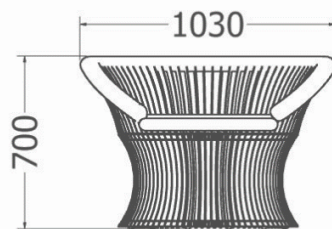

# DINING ROOM CHAIRS

*Curvaceous Round Back Dining Room Chair*

MODEL	HEIGHT (mm)	LENGTH (mm)	WIDTH (mm)	Price (incl)
LDF-SP-CHD-5080v1	750	750	930	R

Model LDF-SP-CHD-5080v1

Front view

Side View

Top view

# DINING ROOM CHAIRS

*Clover Round Back Dining Room Chair*

MODEL	HEIGHT (mm)	LENGTH (mm)	WIDTH (mm)	Price (incl)
LDF-SP-CHD-5080v1	750	750	930	R

Model LDF-SP-CHD-B3760

Top view

Front view

## Ottoman