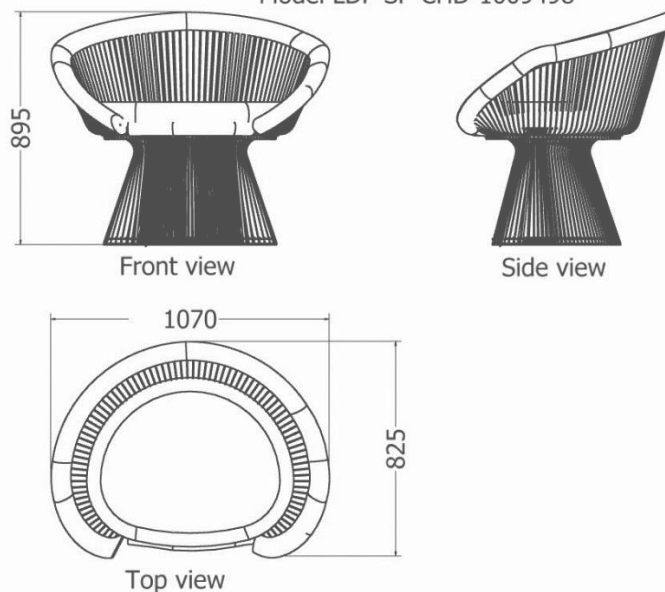

# DINING ROOM CHAIRS

*Tulip Series*

*Tulip Dining Room Chair*

MODEL	HEIGHT (mm)	LENGTH (mm)	WIDTH (mm)	PRICE (incl)
LDF-SP-CHD-4060	850	790	565	R32 000

Model LDF-SP-CHD-4060

# DINING ROOM CHAIRS

*Tulip Easy Chair*

MODEL	HEIGHT (mm)	LENGTH (mm)	WIDTH (mm)	Price (incl)
LDF-SP-CHD-1009498	895	1070	825	R35 400

Model LDF-SP-CHD-1009498

*Tulip Lounge Chair*

MODEL	HEIGHT (mm)	LENGTH (mm)	WIDTH (mm)	Price (incl)
LDF-SP-CHD-101010	1075	1100	990	R40 065