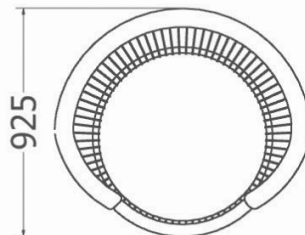

### *Curvaceous High Back Dining Room Chair*

MODEL	HEIGHT (mm)	LENGTH (mm)	WIDTH (mm)	Price (incl)
LDF-SP-CHD-5080	1160	810	920	R

Model LDF-SP-CHD-5080

# DINING ROOM CHAIRS

*Curvaceous Round Back Dining Room Chair*

MODEL	HEIGHT (mm)	LENGTH (mm)	WIDTH (mm)	Price (incl)
LDF-SP-CHD-5080v1	750	750	930	R

Model LDF-SP-CHD-5080v1

Front view

Side View

Top view

# DINING ROOM CHAIRS

*Clover Round Back Dining Room Chair*

MODEL	HEIGHT (mm)	LENGTH (mm)	WIDTH (mm)	Price (incl)
LDF-SP-CHD-5080v1	750	750	930	R

Model LDF-SP-CHD-B3760

Top view

Front view