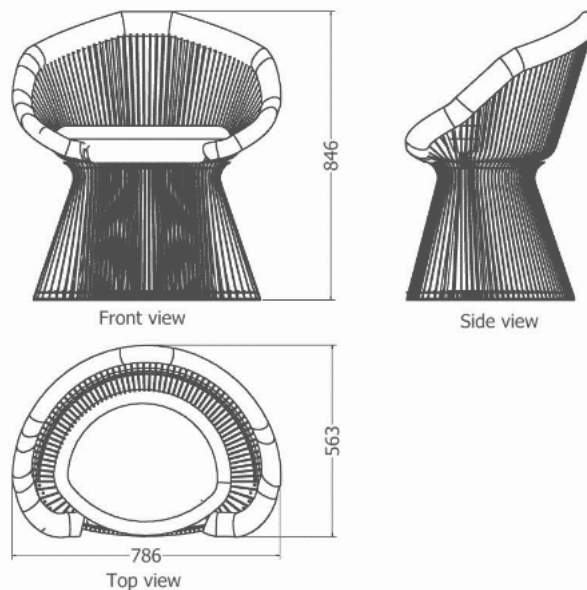

# DINING ROOM CHAIRS

*Tulip Series*

*Tulip Dining Room Chair*

MODEL	HEIGHT (mm)	LENGTH (mm)	WIDTH (mm)	PRICE (incl)
LDF-SP-CHD-4060	850	790	565	R32 000

Model LDF-SP-CHD-4060

# DINING ROOM CHAIRS

*Tulip Easy Chair*

MODEL	HEIGHT (mm)	LENGTH (mm)	WIDTH (mm)	Price (incl)
LDF-SP-CHD-1009498	895	1070	825	R35 400

Model LDF-SP-CHD-1009498

*Tulip Lounge Chair*

MODEL	HEIGHT (mm)	LENGTH (mm)	WIDTH (mm)	Price (incl)
LDF-SP-CHD-101010	1075	1100	990	R40 065