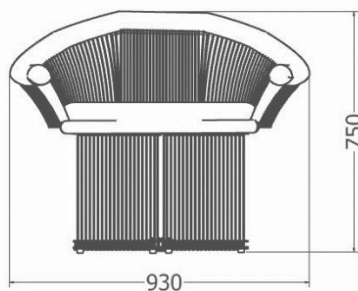

### *Curvaceous High Back Dining Room Chair*

MODEL	HEIGHT (mm)	LENGTH (mm)	WIDTH (mm)	Price (incl)
LDF-SP-CHD-5080	1160	810	920	R

Model LDF-SP-CHD-5080

# DINING ROOM CHAIRS

*Curvaceous Round Back Dining Room Chair*

MODEL	HEIGHT (mm)	LENGTH (mm)	WIDTH (mm)	Price (incl)
LDF-SP-CHD-5080v1	750	750	930	R

Model LDF-SP-CHD-5080v1

Front view

Side View

Top view

# DINING ROOM CHAIRS

*Clover Round Back Dining Room Chair*

MODEL	HEIGHT (mm)	LENGTH (mm)	WIDTH (mm)	Price (incl)
LDF-SP-CHD-5080v1	750	750	930	R

Model LDF-SP-CHD-B3760

Top view

Front view