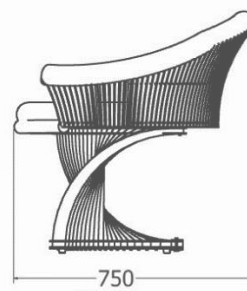

### *Curvaceous High Back Dining Room Chair*

MODEL	HEIGHT (mm)	LENGTH (mm)	WIDTH (mm)	Price (incl)
LDF-SP-CHD-5080	1160	810	920	R

Model LDF-SP-CHD-5080

# DINING ROOM CHAIRS

*Curvaceous Round Back Dining Room Chair*

MODEL	HEIGHT (mm)	LENGTH (mm)	WIDTH (mm)	Price (incl)
LDF-SP-CHD-5080v1	750	750	930	R

Model LDF-SP-CHD-5080v1

Front view

Side View

Top view

# DINING ROOM CHAIRS

*Clover Round Back Dining Room Chair*

MODEL	HEIGHT (mm)	LENGTH (mm)	WIDTH (mm)	Price (incl)
LDF-SP-CHD-5080v1	750	750	930	R

Model LDF-SP-CHD-B3760

Top view

Front view