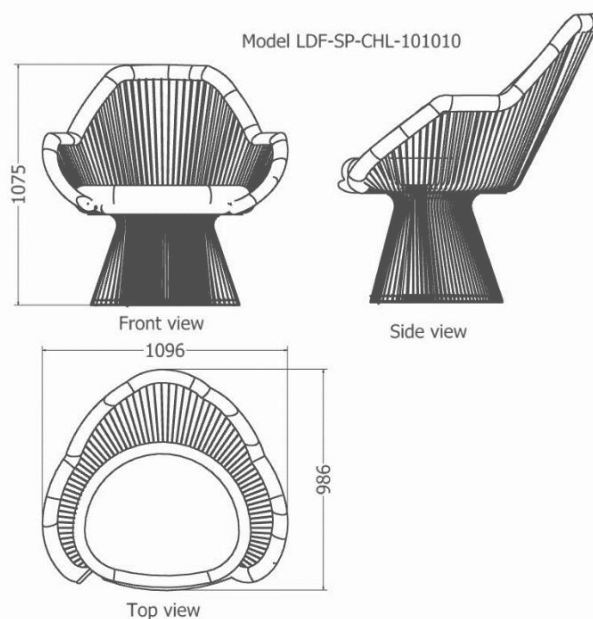

# DINING ROOM CHAIRS

*Tulip Series*

*Tulip Dining Room Chair*

MODEL	HEIGHT (mm)	LENGTH (mm)	WIDTH (mm)	PRICE (incl)
LDF-SP-CHD-4060	850	790	565	R32 000

Model LDF-SP-CHD-4060

# DINING ROOM CHAIRS

*Tulip Easy Chair*

MODEL	HEIGHT (mm)	LENGTH (mm)	WIDTH (mm)	Price (incl)
LDF-SP-CHD-1009498	895	1070	825	R35 400

Model LDF-SP-CHD-1009498

*Tulip Lounge Chair*

MODEL	HEIGHT (mm)	LENGTH (mm)	WIDTH (mm)	Price (incl)
LDF-SP-CHD-101010	1075	1100	990	R40 065