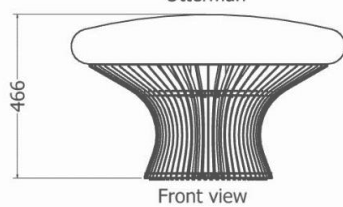

Ottoman Tulip Series

MODEL	HEIGHT (mm)	Diam. (mm)	PRICE incl
LDF-SP-OTS-6843	466	780	R7 025

Model LDF-SP-OTS-6843
Otterman