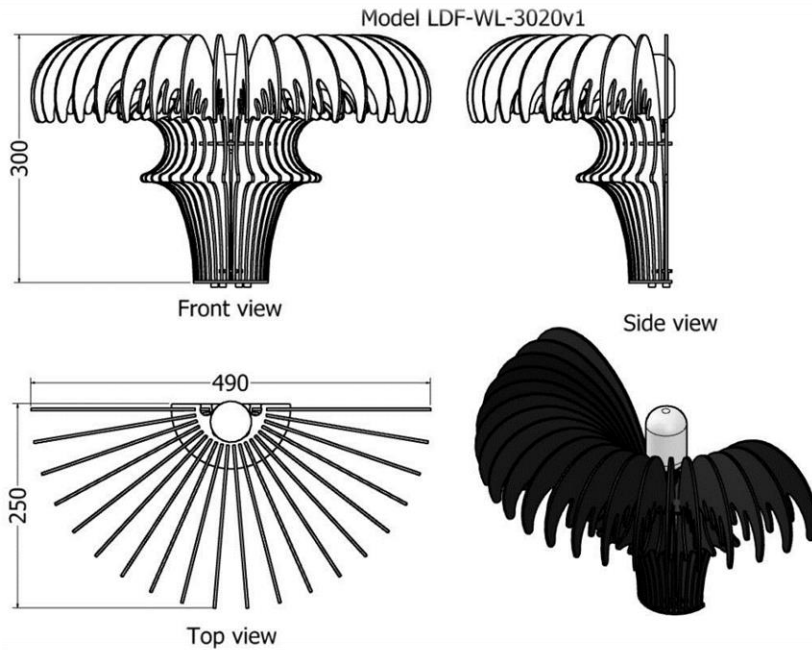

WALL LIGHTS

CATALOGUE

Outside Wall Light Bifida

MODEL	HEIGHT (mm)	WIDTH (mm)	Price (incl)
LDF-WL-4030	485	270	

WALL LIGHTS

Outside Wall Light Livida

MODEL	HEIGHT (mm)	WIDTH (mm)	Price (incl)
LDF-WL-5025v1	470	250	

Internal Wall Light Flava

MODEL	HEIGHT (mm)	WIDTH (mm)	Price (incl)
LDF-WL-3020v1	300	490	

WALL LIGHTS

Internal Wall light Natans

MODEL	HEIGHT (mm)	WIDTH (mm)	Price (incl)
LDF-WL-2501810v2	255	195	

Internal Wall light Lanata

MODEL	HEIGHT (mm)	WIDTH (mm)	Price (incl)
LDF-WL-2501810v1	250	180	

Model LDF-WL-251810v1

Front view

Top view

5

Internal Wall light Glabra

MODEL	HEIGHT (mm)	WIDTH (mm)	Price (incl)
LDF-WL-4010v2	430	195	

Internal Wall light Hirta