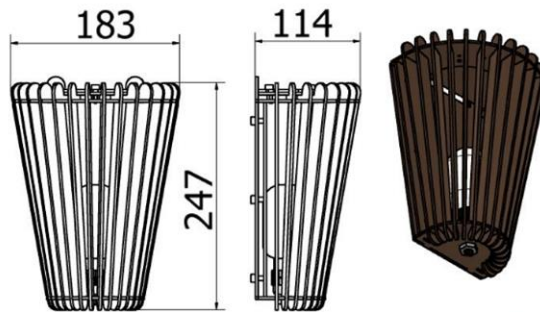

WALL LIGHTS

CATALOGUE

Outside Wall Light Bifida

MODEL	HEIGHT (mm)	WIDTH (mm)	Price (incl)
LDF-WL-4030	485	270	

WALL LIGHTS

Outside Wall Light Livida

MODEL	HEIGHT (mm)	WIDTH (mm)	Price (incl)
LDF-WL-5025v1	470	250	

Internal Wall Light Flava

MODEL	HEIGHT (mm)	WIDTH (mm)	Price (incl)
LDF-WL-3020v1	300	490	

WALL LIGHTS

Internal Wall light Natans

MODEL	HEIGHT (mm)	WIDTH (mm)	Price (incl)
LDF-WL-2501810v2	255	195	

Internal Wall light Lanata

MODEL	HEIGHT (mm)	WIDTH (mm)	Price (incl)
LDF-WL-2501810v1	250	180	

Model LDF-WL-251810v1

Front view

Top view

5

Internal Wall light Glabra

MODEL	HEIGHT (mm)	WIDTH (mm)	Price (incl)
LDF-WL-4010v2	430	195	

Internal Wall light Hirta

MODEL	HEIGHT (mm)	WIDTH (mm)	Price (incl)
LDF-WL-4010v1	410	175	

GET IN TOUCH:

Tel: 27 (79) 397 9038

Email: donald@afrofurn.com

Website: www.afrofurn.com

Factory: Unit 22 M5 Business Park
Camp Road
Paarden Eiland
Cape Town