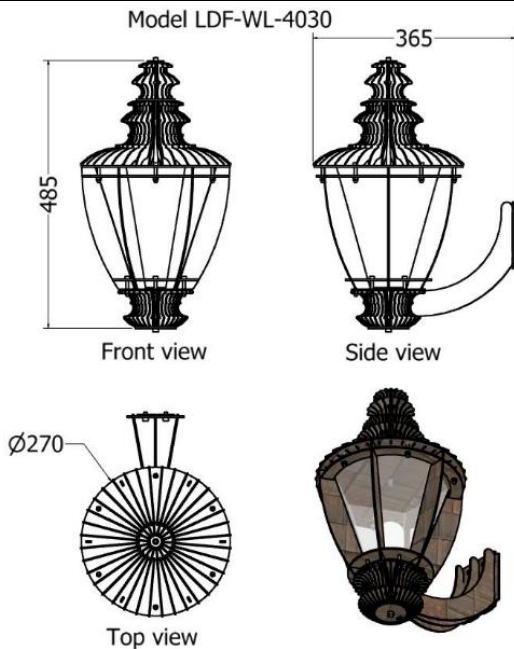

WALL LIGHTS

CATALOGUE

Outside Wall Light Bifida

MODEL	HEIGHT (mm)	WIDTH (mm)	Price (incl)
LDF-WL-4030	485	270	

WALL LIGHTS

Outside Wall Light Livida

MODEL	HEIGHT (mm)	WIDTH (mm)	Price (incl)
LDF-WL-5025v1	470	250	

Internal Wall Light Flava

MODEL	HEIGHT (mm)	WIDTH (mm)	Price (incl)
LDF-WL-3020v1	300	490	

WALL LIGHTS

Internal Wall light Natans

MODEL	HEIGHT (mm)	WIDTH (mm)	Price (incl)
LDF-WL-2501810v2	255	195	

Internal Wall light Lanata

MODEL	HEIGHT (mm)	WIDTH (mm)	Price (incl)
LDF-WL-2501810v1	250	180	

Model LDF-WL-251810v1

Front view

Top view

5

Internal Wall light Glabra

MODEL	HEIGHT (mm)	WIDTH (mm)	Price (incl)
LDF-WL-4010v2	430	195	

Internal Wall light Hirta