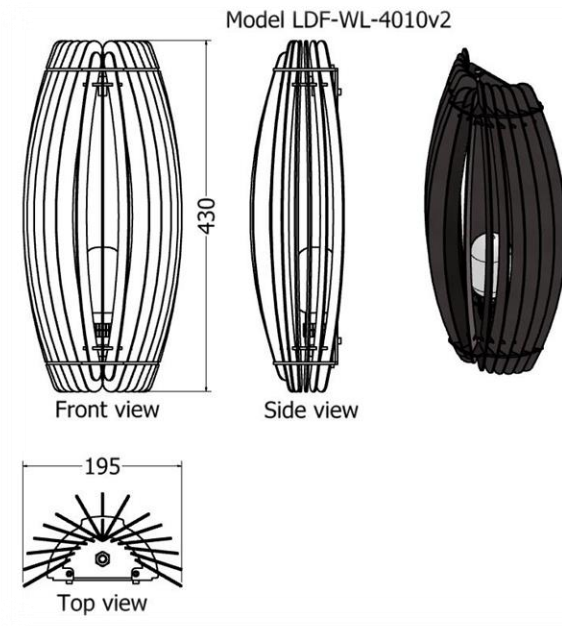

WALL LIGHTS

CATALOGUE

Outside Wall Light Bifida

MODEL	HEIGHT (mm)	WIDTH (mm)	Price (incl)
LDF-WL-4030	485	270	

WALL LIGHTS

Outside Wall Light Livida

MODEL	HEIGHT (mm)	WIDTH (mm)	Price (incl)
LDF-WL-5025v1	470	250	

Internal Wall Light Flava

MODEL	HEIGHT (mm)	WIDTH (mm)	Price (incl)
LDF-WL-3020v1	300	490	

WALL LIGHTS

Internal Wall light Natans

MODEL	HEIGHT (mm)	WIDTH (mm)	Price (incl)
LDF-WL-2501810v2	255	195	

Internal Wall light Lanata

MODEL	HEIGHT (mm)	WIDTH (mm)	Price (incl)
LDF-WL-2501810v1	250	180	

Model LDF-WL-251810v1

Front view

Top view

5

Internal Wall light Glabra

MODEL	HEIGHT (mm)	WIDTH (mm)	Price (incl)
LDF-WL-4010v2	430	195	

Internal Wall light Hirta

MODEL	HEIGHT (mm)	WIDTH (mm)	Price (incl)
LDF-WL-4010v1	410	175	

GET IN TOUCH:

Tel: 27 (79) 397 9038

Email: donald@afrofurn.com

Website: www.afrofurn.com

Factory: Unit 22 M5 Business Park
Camp Road
Paarden Eiland
Cape Town