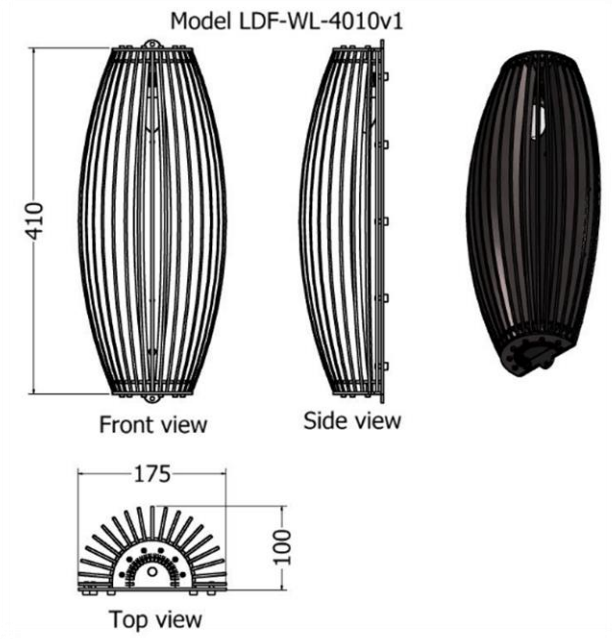

WALL LIGHTS

CATALOGUE

Outside Wall Light Bifida

MODEL	HEIGHT (mm)	WIDTH (mm)	Price (incl)
LDF-WL-4030	485	270	

WALL LIGHTS

Outside Wall Light Livida

MODEL	HEIGHT (mm)	WIDTH (mm)	Price (incl)
LDF-WL-5025v1	470	250	

Internal Wall Light Flava

MODEL	HEIGHT (mm)	WIDTH (mm)	Price (incl)
LDF-WL-3020v1	300	490	

WALL LIGHTS

Internal Wall light Natans

MODEL	HEIGHT (mm)	WIDTH (mm)	Price (incl)
LDF-WL-2501810v2	255	195	

Internal Wall light Lanata

MODEL	HEIGHT (mm)	WIDTH (mm)	Price (incl)
LDF-WL-2501810v1	250	180	

Model LDF-WL-251810v1

Front view

Top view

5

Internal Wall light Glabra

MODEL	HEIGHT (mm)	WIDTH (mm)	Price (incl)
LDF-WL-4010v2	430	195	

Internal Wall light Hirta

MODEL	HEIGHT (mm)	WIDTH (mm)	Price (incl)
LDF-WL-4010v1	410	175	

GET IN TOUCH:

Tel: 27 (79) 397 9038

Email: donald@afrofurn.com

Website: www.afrofurn.com

Factory: Unit 22 M5 Business Park
Camp Road
Paarden Eiland
Cape Town