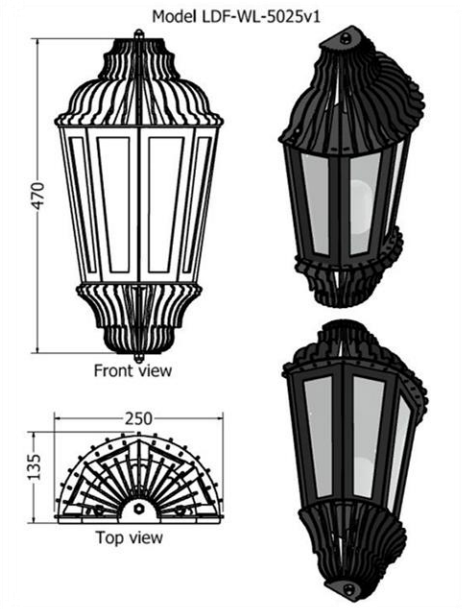

WALL LIGHTS

CATALOGUE

Outside Wall Light Bifida

MODEL	HEIGHT (mm)	WIDTH (mm)	Price (incl)
LDF-WL-4030	485	270	

WALL LIGHTS

Outside Wall Light Livida

MODEL	HEIGHT (mm)	WIDTH (mm)	Price (incl)
LDF-WL-5025v1	470	250	

Internal Wall Light Flava

MODEL	HEIGHT (mm)	WIDTH (mm)	Price (incl)
LDF-WL-3020v1	300	490	

WALL LIGHTS

Internal Wall light Natans

MODEL	HEIGHT (mm)	WIDTH (mm)	Price (incl)
LDF-WL-2501810v2	255	195	

Internal Wall light Lanata

MODEL	HEIGHT (mm)	WIDTH (mm)	Price (incl)
LDF-WL-2501810v1	250	180	

Model LDF-WL-251810v1

Front view

Top view

5

Internal Wall light Glabra

MODEL	HEIGHT (mm)	WIDTH (mm)	Price (incl)
LDF-WL-4010v2	430	195	

Internal Wall light Hirta