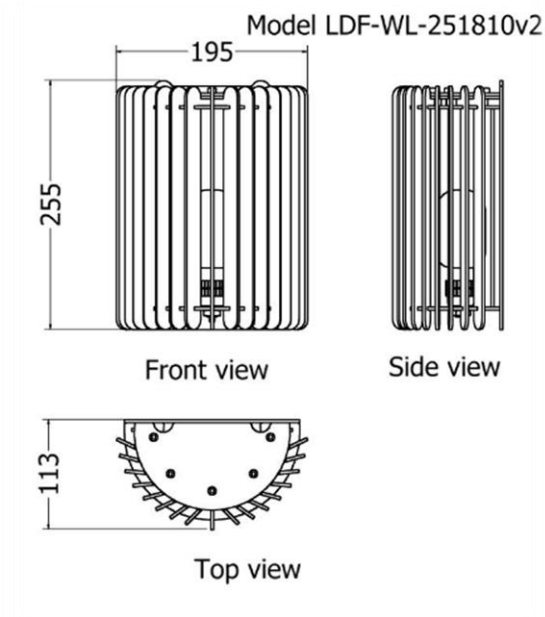

WALL LIGHTS

CATALOGUE

Outside Wall Light Bifida

MODEL	HEIGHT (mm)	WIDTH (mm)	Price (incl)
LDF-WL-4030	485	270	

WALL LIGHTS

Outside Wall Light Livida

MODEL	HEIGHT (mm)	WIDTH (mm)	Price (incl)
LDF-WL-5025v1	470	250	

Internal Wall Light Flava

MODEL	HEIGHT (mm)	WIDTH (mm)	Price (incl)
LDF-WL-3020v1	300	490	

WALL LIGHTS

Internal Wall light Natans

MODEL	HEIGHT (mm)	WIDTH (mm)	Price (incl)
LDF-WL-2501810v2	255	195	

Internal Wall light Lanata

MODEL	HEIGHT (mm)	WIDTH (mm)	Price (incl)
LDF-WL-2501810v1	250	180	

Model LDF-WL-251810v1

Front view

Top view

5

Internal Wall light Glabra

MODEL	HEIGHT (mm)	WIDTH (mm)	Price (incl)
LDF-WL-4010v2	430	195	

Internal Wall light Hirta

MODEL	HEIGHT (mm)	WIDTH (mm)	Price (incl)
LDF-WL-4010v1	410	175	

GET IN TOUCH:

Tel: 27 (79) 397 9038

Email: donald@afrofurn.com

Website: www.afrofurn.com

Factory: Unit 22 M5 Business Park
Camp Road
Paarden Eiland
Cape Town