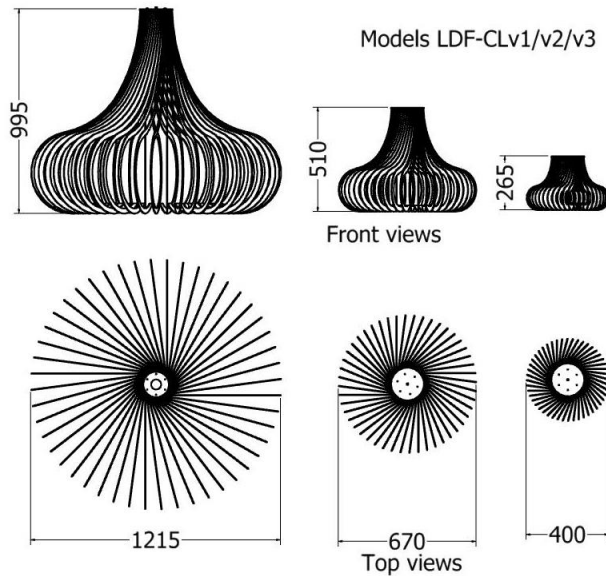

# CATALOGUE

*Pendant Protea / Ground*

MODEL	HEIGHT (mm)	WIDTH (dia.) (mm)	PRICE (incl)
LDF-CL-2020v1	200	565	

Model LDF-CL-2020-3030-4040

Front view

Top view

# PENDANTS

*Protea Pendant / Chestnut*

MODEL	HEIGHT (mm)	WIDTH (dia) (mm)	PRICE (incl)
LDF-CL-6030v2	450	595	

Model LDF-CL-6030v2

Front view

Top view

*Pendants Protea Obtusifolia*

MODEL	HEIGHT (mm)	WIDTH (dia) (mm)	Price (incl)
LDF-CLv1	995	1215	
LDF-CLv2	510	670	
LDF-CLv3	265	400	

*Pendant / Feather Bush*

MODEL	HEIGHT (mm)	WIDTH (dia) (mm)	PRICE (incl)
LDF-PDT-5050v1	500	460	
LDF-PDT-5075v2	750	460	
LDF-PDT-50100v1	1000	460	

*Protea Pendant / Sugar Bush*

MODEL	HEIGHT (mm)	WIDTH (dia.) (mm)	PRICE (incl)
LDF-CL-7030v1	305	690	
LDF-CL-7030v2	235	600	
LDF-CL-7030v3	170	500	
LDF-CL-7030v4	100	365	