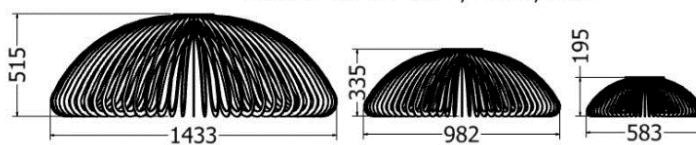

*Pendant / Feather Bush*

MODEL	HEIGHT (mm)	WIDTH (dia) (mm)	PRICE (incl)
LDF-PDT-5050v1	500	460	
LDF-PDT-5075v2	750	460	
LDF-PDT-50100v1	1000	460	

*Protea Pendant / Sugar Bush*

MODEL	HEIGHT (mm)	WIDTH (dia.) (mm)	PRICE (incl)
LDF-CL-7030v1	305	690	
LDF-CL-7030v2	235	600	
LDF-CL-7030v3	170	500	
LDF-CL-7030v4	100	365	

# PENDANTS

*Pendant / Burchelii 176 slat & 88 slat.*

MODEL	HEIGHT (mm)	WIDTH (mm)	Length (mm)	Slats	PRICE (incl)
LDF-CL-803030v1	306	280	850	176	
LDF-CL-803030v2	306	280	850	88	

Model LDF-CL-803030v1

*Pendant / Laurifolia*

MODEL	HEIGHT (mm)	DIAM (mm)	PRICE (incl)
LDF-CL-15010v1	515	1435	
LDF-CL-10010	335	980	
LDF-CL-1005	195	580	

Models LDF-CL-15010, 10010, 1005

Front views

Top views

*Pendant / Laurifolia*

MODEL	HEIGHT (mm)	DIAM (mm)	PRICE (incl)
LDF-CL-15010v2	560	1670	

Model LDF-15010v1-02

*Pendant / Conebush*

MODEL	HEIGHT (mm)	WIDTH (dia.) (mm)	Price (incl)
LDF-CL-3040v3	300	400	

Model LDF-CL-3040v3

*Pendant Protea / Nerifolia*

MODEL	HEIGHT (mm)	WIDTH (dia) (mm)	Price (incl)
LDF-LS-50v4	460	400	