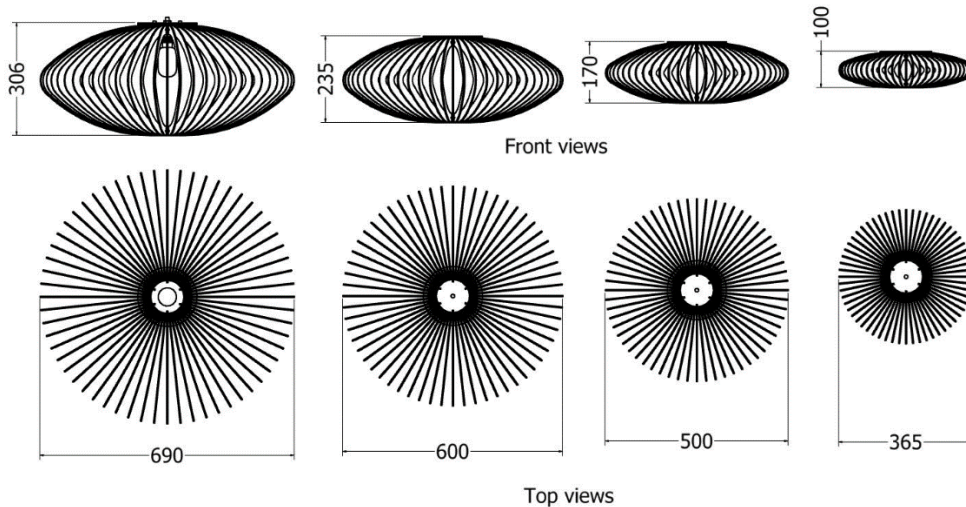

MODEL	HEIGHT (mm)	WIDTH (dia.) (mm)	PRICE (incl)
LDF-CL-7030v1	305	690	
LDF-CL-7030v2	235	600	
LDF-CL-7030v3	170	500	
LDF-CL-7030v4	100	365	

Model LDF-CL-7030v1/v2/v3/v4