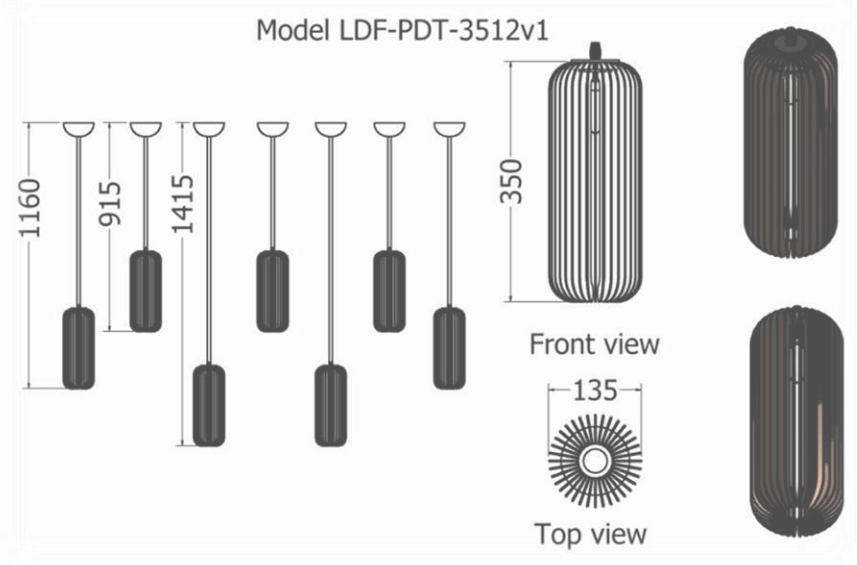

Model LDF-LS-2020v1-CP

Front view

Top view

*Pendant Leucadendron / Magnifica*

MODEL	HEIGHT (mm)	WIDTH (dia) (mm)	Price
LDF-LS-3015	100	390	
LDF-LS-4015	120	440	
LDF-LS-5015	160	540	

*Pendant Leucadendron / Procerum*

MODEL	HEIGHT (mm)	WIDTH (dia) (mm)	Price
LDF-LS-5015	156	520	

Model LDF-LS-5015v1 & v2

# PENDANTS

*Pendant Leucadendron / Cone Bush*

MODEL	HEIGHT (mm)	WIDTH (dia) (mm)	Price (incl)
LDF-PDT-3512v3	350	135	
LDF-PDT-3512v2	350	135	

*Pendant Leucadendron / Conicum*

MODEL	HEIGHT (mm)	WIDTH (dia.) (mm)	Price
LDF-CL-4010v1	400	175	
LDF-CL-3010	300	150	
LDF-CL-2010	200	140	

*Pendant Leucadendron / Salignum*

MODEL	LENGTH (mm)	DIAMETER (mm)	Price (incl)
LDF-CL-10020	1000	200	
LDF-CL-7520	750	200	
LDF-CL-5020	500	200	

Model LDF-CL-5020/7520/10020

*Pendants Protea / Scabra*

MODEL	HEIGHT (mm)	WIDTH (dia) (mm)	Price (incl)
LDF-CLP-4357	430	570	
LDF-CLP-3342	330	415	
LDF-CLP-2837	280	375	
LDF-CLP-2233	225	335	