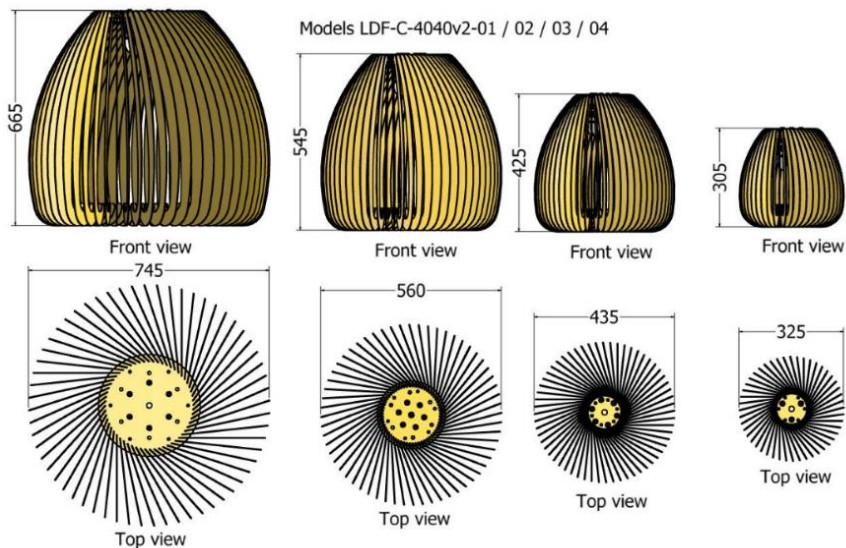

# PENDANTS

*Pendant Leucadendron / Cone Bush*

MODEL	HEIGHT (mm)	WIDTH (dia) (mm)	Price (incl)
LDF-PDT-3512v3	350	135	
LDF-PDT-3512v2	350	135	

*Pendant Leucadendron / Conicum*

MODEL	HEIGHT (mm)	WIDTH (dia.) (mm)	Price
LDF-CL-4010v1	400	175	
LDF-CL-3010	300	150	
LDF-CL-2010	200	140	

*Pendant Leucadendron / Salignum*

MODEL	LENGTH (mm)	DIAMETER (mm)	Price (incl)
LDF-CL-10020	1000	200	
LDF-CL-7520	750	200	
LDF-CL-5020	500	200	

Model LDF-CL-5020/7520/10020

*Pendants Protea / Scabra*

MODEL	HEIGHT (mm)	WIDTH (dia) (mm)	Price (incl)
LDF-CLP-4357	430	570	
LDF-CLP-3342	330	415	
LDF-CLP-2837	280	375	
LDF-CLP-2233	225	335	

*Pendant Protea / Magnifica*

MODEL	HEIGHT (mm)	WIDTH (dia.) (mm)	Price (incl)
LDF-C-4040v2-01	665	745	
LDF-C-4040v2-02	545	560	
LDF-C-4040v2-03	425	435	
LDF-C-4040v2-04	305	325	

*Pendant Protea / Obtusifolia*

MODEL	HEIGHT (mm)	WIDTH (dia.) (mm)	Price (incl)
LDF-CLv1-02	450	910	
LDF-CLv1-03	350	710	
LDF-CLv1-05	285	470	
LDF-CLv1-06	225	315	

*Pendant Leucadendron / Loranthe / Loranthifolium*

MODEL	HEIGHT (mm)	WIDTH (dia.) (mm)	
LDF-CL-8020	240	735	
LDF-CL-6523	240	665	