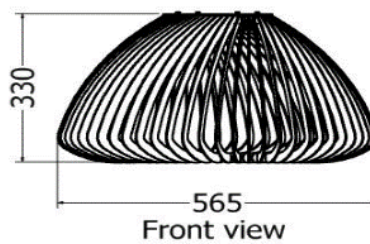

# PENDANTS

*Pendant Protea Black Beard*

MODEL	HEIGHT (mm)	WIDTH (dia.) (mm)	Price (incl)
LDF-CL-4540v1	400	375	

Model LDF-CL-4540v1

Front view

Top view

# PENDANTS

*Pendant Protea / Dianna*

MODEL	HEIGHT (mm)	WIDTH (dia) (mm)	Price (incl)
LDF-CL-5033	330	500	

Model LDF-CL-5033

*Pendant Leucadendron / Coniferum*

MODEL	HEIGHT (mm)	WIDTH (dia) (mm)	Price
LDF-LS-2020v1-CP	1000	1215	

Model LDF-LS-2020v1-CP

Front view

Top view

*Pendant Leucadendron / Magnifica*

MODEL	HEIGHT (mm)	WIDTH (dia) (mm)	Price
LDF-LS-3015	100	390	
LDF-LS-4015	120	440	
LDF-LS-5015	160	540	

*Pendant Leucadendron / Procerum*