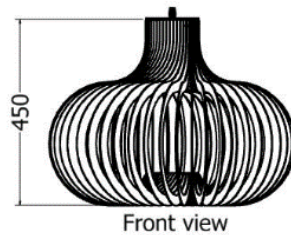

# CATALOGUE

*Pendant Protea / Ground*

MODEL	HEIGHT (mm)	WIDTH (dia.) (mm)	PRICE (incl)
LDF-CL-2020v1	200	565	

Model LDF-CL-2020-3030-4040

Front view

Top view

# PENDANTS

*Protea Pendant / Chestnut*

MODEL	HEIGHT (mm)	WIDTH (dia) (mm)	PRICE (incl)
LDF-CL-6030v2	450	595	

Model LDF-CL-6030v2

Front view

Top view

*Pendants Protea Obtusifolia*

MODEL	HEIGHT (mm)	WIDTH (dia) (mm)	Price (incl)
LDF-CLv1	995	1215	
LDF-CLv2	510	670	
LDF-CLv3	265	400	

*Pendant / Feather Bush*

MODEL	HEIGHT (mm)	WIDTH (dia) (mm)	PRICE (incl)
LDF-PDT-5050v1	500	460	
LDF-PDT-5075v2	750	460	
LDF-PDT-50100v1	1000	460	

*Protea Pendant / Sugar Bush*

MODEL	HEIGHT (mm)	WIDTH (dia.) (mm)	PRICE (incl)
LDF-CL-7030v1	305	690	
LDF-CL-7030v2	235	600	
LDF-CL-7030v3	170	500	
LDF-CL-7030v4	100	365	