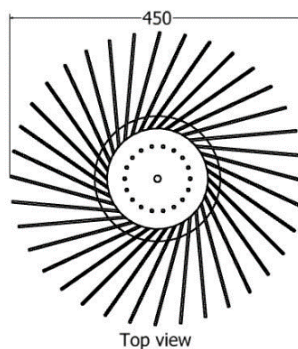

# PENDANTS

*Protea Pendant / Chestnut*

MODEL	HEIGHT (mm)	WIDTH (dia) (mm)	PRICE (incl)
LDF-CL-6030v2	450	595	

Model LDF-CL-6030v2

Front view

Top view

*Pendants Protea Obtusifolia*

MODEL	HEIGHT (mm)	WIDTH (dia) (mm)	Price (incl)
LDF-CLv1	995	1215	
LDF-CLv2	510	670	
LDF-CLv3	265	400	

*Pendant / Feather Bush*

MODEL	HEIGHT (mm)	WIDTH (dia) (mm)	PRICE (incl)
LDF-PDT-5050v1	500	460	
LDF-PDT-5075v2	750	460	
LDF-PDT-50100v1	1000	460	

*Protea Pendant / Sugar Bush*

MODEL	HEIGHT (mm)	WIDTH (dia.) (mm)	PRICE (incl)
LDF-CL-7030v1	305	690	
LDF-CL-7030v2	235	600	
LDF-CL-7030v3	170	500	
LDF-CL-7030v4	100	365	

Model LDF-CL-7030v1/v2/v3/v4

*Pendant Protea / Mundii*

MODEL	HEIGHT (mm)	WIDTH (dia) (mm)	Price (incl)
LDF-CL-4020	355	450	

# PENDANTS

*Pendant / Burchelii 176 slat & 88 slat.*

MODEL	HEIGHT (mm)	WIDTH (mm)	Length (mm)	Slats	PRICE (incl)
LDF-CL-803030v1	306	280	850	176	
LDF-CL-803030v2	306	280	850	88	

Model LDF-CL-803030v1

*Pendant / Laurifolia*