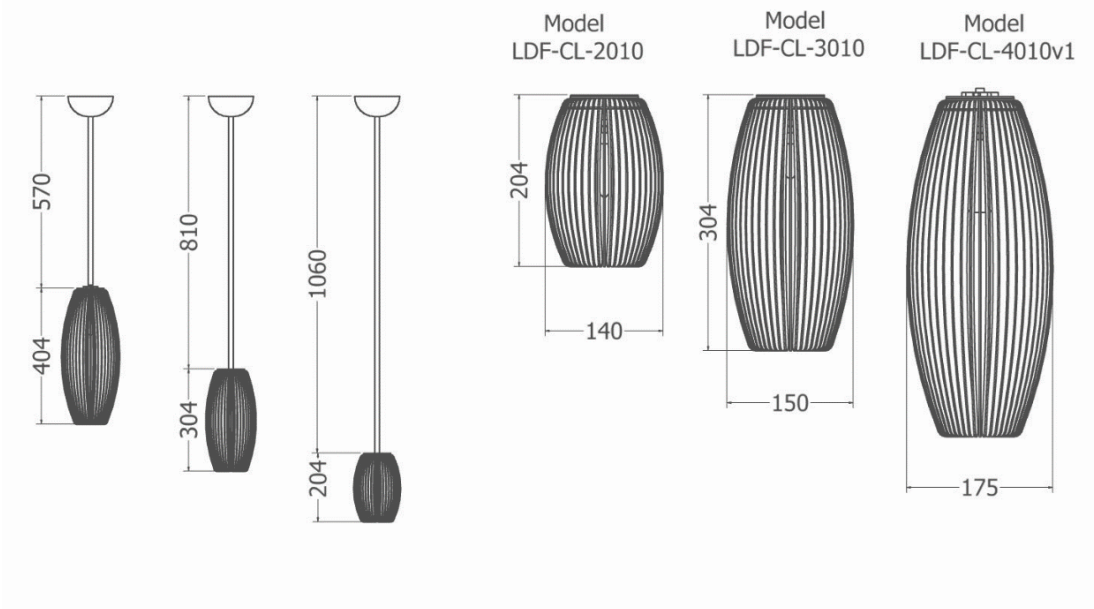

MODEL	HEIGHT (mm)	WIDTH (dia) (mm)	Price
LDF-LS-5015	156	520	

Model LDF-LS-5015v1 & v2

# PENDANTS

*Pendant Leucadendron / Cone Bush*

MODEL	HEIGHT (mm)	WIDTH (dia) (mm)	Price (incl)
LDF-PDT-3512v3	350	135	
LDF-PDT-3512v2	350	135	

*Pendant Leucadendron / Conicum*

MODEL	HEIGHT (mm)	WIDTH (dia.) (mm)	Price
LDF-CL-4010v1	400	175	
LDF-CL-3010	300	150	
LDF-CL-2010	200	140	

*Pendant Leucadendron / Salignum*

MODEL	LENGTH (mm)	DIAMETER (mm)	Price (incl)
LDF-CL-10020	1000	200	
LDF-CL-7520	750	200	
LDF-CL-5020	500	200	

Model LDF-CL-5020/7520/10020

*Pendants Protea / Scabra*

MODEL	HEIGHT (mm)	WIDTH (dia) (mm)	Price (incl)
LDF-CLP-4357	430	570	
LDF-CLP-3342	330	415	
LDF-CLP-2837	280	375	
LDF-CLP-2233	225	335	

*Pendant Protea / Magnifica*

MODEL	HEIGHT (mm)	WIDTH (dia.) (mm)	Price (incl)
LDF-C-4040v2-01	665	745	
LDF-C-4040v2-02	545	560	
LDF-C-4040v2-03	425	435	
LDF-C-4040v2-04	305	325	

*Pendant Protea / Obtusifolia*