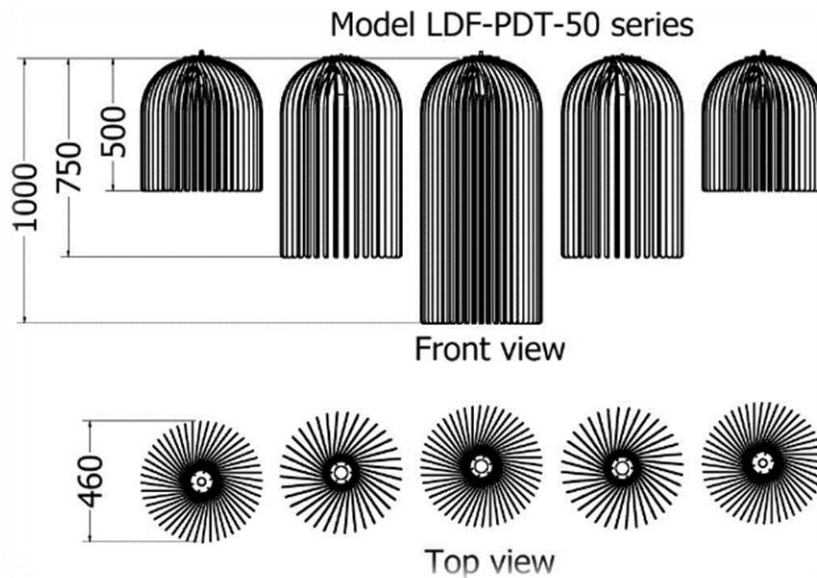

# CATALOGUE

*Pendant Protea / Ground*

MODEL	HEIGHT (mm)	WIDTH (dia.) (mm)	PRICE (incl)
LDF-CL-2020v1	200	565	

Model LDF-CL-2020-3030-4040

Front view

Top view

# PENDANTS

*Protea Pendant / Chestnut*

MODEL	HEIGHT (mm)	WIDTH (dia) (mm)	PRICE (incl)
LDF-CL-6030v2	450	595	

Model LDF-CL-6030v2

Front view

Top view

*Pendants Protea Obtusifolia*

MODEL	HEIGHT (mm)	WIDTH (dia) (mm)	Price (incl)
LDF-CLv1	995	1215	
LDF-CLv2	510	670	
LDF-CLv3	265	400	

*Pendant / Feather Bush*

MODEL	HEIGHT (mm)	WIDTH (dia) (mm)	PRICE (incl)
LDF-PDT-5050v1	500	460	
LDF-PDT-5075v2	750	460	
LDF-PDT-50100v1	1000	460	

*Protea Pendant / Sugar Bush*

MODEL	HEIGHT (mm)	WIDTH (dia.) (mm)	PRICE (incl)
LDF-CL-7030v1	305	690	
LDF-CL-7030v2	235	600	
LDF-CL-7030v3	170	500	
LDF-CL-7030v4	100	365	