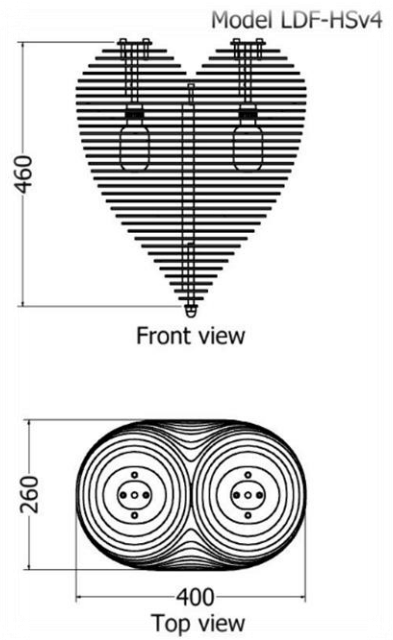

MODEL	HEIGHT (mm)	DIAM (mm)	PRICE (incl)
LDF-CL-15010v1	515	1435	
LDF-CL-10010	335	980	
LDF-CL-1005	195	580	

Models LDF-CL-15010, 10010, 1005

Front views

Top views

*Pendant / Laurifolia*

MODEL	HEIGHT (mm)	DIAM (mm)	PRICE (incl)
LDF-CL-15010v2	560	1670	

Model LDF-15010v1-02

*Pendant / Conebush*

MODEL	HEIGHT (mm)	WIDTH (dia.) (mm)	Price (incl)
LDF-CL-3040v3	300	400	

Model LDF-CL-3040v3

*Pendant Protea / Nerifolia*

MODEL	HEIGHT (mm)	WIDTH (dia) (mm)	Price (incl)
LDF-LS-50v4	460	400	

*Pendant Protea / Queen*

MODEL	HEIGHT (mm)	WIDTH (dia) (mm)	Price (incl)
LDF-CL-S5030v2	300	490	

Model LDF-CL-5030v2

*Pendant / Amplexi*

MODEL	HEIGHT (mm)	WIDTH (dia) (mm)	Price (incl)
LDF-CL-4530v1	250	480	