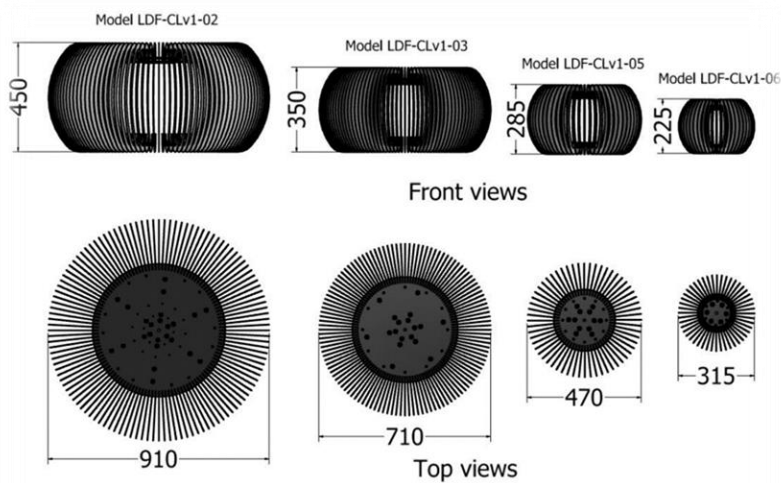

*Pendant Leucadendron / Salignum*

MODEL	LENGTH (mm)	DIAMETER (mm)	Price (incl)
LDF-CL-10020	1000	200	
LDF-CL-7520	750	200	
LDF-CL-5020	500	200	

Model LDF-CL-5020/7520/10020

*Pendants Protea / Scabra*

MODEL	HEIGHT (mm)	WIDTH (dia) (mm)	Price (incl)
LDF-CLP-4357	430	570	
LDF-CLP-3342	330	415	
LDF-CLP-2837	280	375	
LDF-CLP-2233	225	335	

*Pendant Protea / Magnifica*

MODEL	HEIGHT (mm)	WIDTH (dia.) (mm)	Price (incl)
LDF-C-4040v2-01	665	745	
LDF-C-4040v2-02	545	560	
LDF-C-4040v2-03	425	435	
LDF-C-4040v2-04	305	325	

*Pendant Protea / Obtusifolia*

MODEL	HEIGHT (mm)	WIDTH (dia.) (mm)	Price (incl)
LDF-CLv1-02	450	910	
LDF-CLv1-03	350	710	
LDF-CLv1-05	285	470	
LDF-CLv1-06	225	315	

*Pendant Leucadendron / Loranthe / Loranthifolium*

MODEL	HEIGHT (mm)	WIDTH (dia.) (mm)	
LDF-CL-8020	240	735	
LDF-CL-6523	240	665	