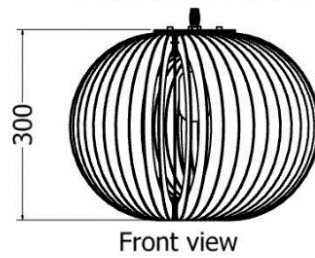

MODEL	HEIGHT (mm)	DIAM (mm)	PRICE (incl)
LDF-CL-15010v1	515	1435	
LDF-CL-10010	335	980	
LDF-CL-1005	195	580	

Models LDF-CL-15010, 10010, 1005

Front views

Top views

*Pendant / Laurifolia*

MODEL	HEIGHT (mm)	DIAM (mm)	PRICE (incl)
LDF-CL-15010v2	560	1670	

Model LDF-15010v1-02

*Pendant / Conebush*

MODEL	HEIGHT (mm)	WIDTH (dia.) (mm)	Price (incl)
LDF-CL-3040v3	300	400	

Model LDF-CL-3040v3

*Pendant Protea / Nerifolia*

MODEL	HEIGHT (mm)	WIDTH (dia) (mm)	Price (incl)
LDF-LS-50v4	460	400	

*Pendant Protea / Queen*

MODEL	HEIGHT (mm)	WIDTH (dia) (mm)	Price (incl)
LDF-CL-S5030v2	300	490	

Model LDF-CL-5030v2

*Pendant / Amplexi*

MODEL	HEIGHT (mm)	WIDTH (dia) (mm)	Price (incl)
LDF-CL-4530v1	250	480	