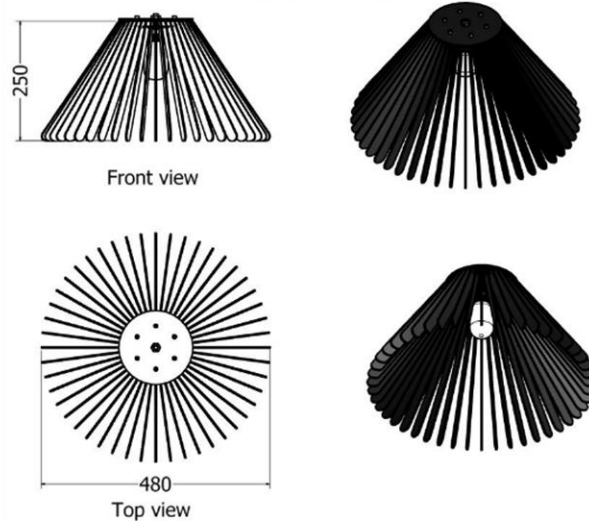

MODEL	HEIGHT (mm)	WIDTH (dia) (mm)	Price (incl)
LDF-CL-4530v1	250	480	

Model LDF-CL-4530v1