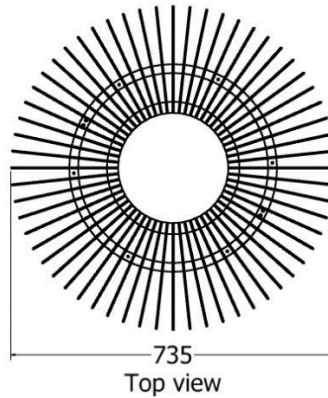

*Pendant Leucadendron / Salignum*

MODEL	LENGTH (mm)	DIAMETER (mm)	Price (incl)
LDF-CL-10020	1000	200	
LDF-CL-7520	750	200	
LDF-CL-5020	500	200	

Model LDF-CL-5020/7520/10020

*Pendants Protea / Scabra*

MODEL	HEIGHT (mm)	WIDTH (dia) (mm)	Price (incl)
LDF-CLP-4357	430	570	
LDF-CLP-3342	330	415	
LDF-CLP-2837	280	375	
LDF-CLP-2233	225	335	

*Pendant Protea / Magnifica*

MODEL	HEIGHT (mm)	WIDTH (dia.) (mm)	Price (incl)
LDF-C-4040v2-01	665	745	
LDF-C-4040v2-02	545	560	
LDF-C-4040v2-03	425	435	
LDF-C-4040v2-04	305	325	

*Pendant Protea / Obtusifolia*

MODEL	HEIGHT (mm)	WIDTH (dia.) (mm)	Price (incl)
LDF-CLv1-02	450	910	
LDF-CLv1-03	350	710	
LDF-CLv1-05	285	470	
LDF-CLv1-06	225	315	

*Pendant Leucadendron / Loranthe / Loranthifolium*

MODEL	HEIGHT (mm)	WIDTH (dia.) (mm)	
LDF-CL-8020	240	735	
LDF-CL-6523	240	665	

# PENDANTS

*Pendant Protea Venus*

MODEL	HEIGHT (mm)	WIDTH (dia.) (mm)	Price (incl)
LDF-CL-5230v1	305	525	
LDF-CL-5230v2	230	365	
LDF-CL-5230v3	175	270	
LDF-CL-5230v4	120	190	