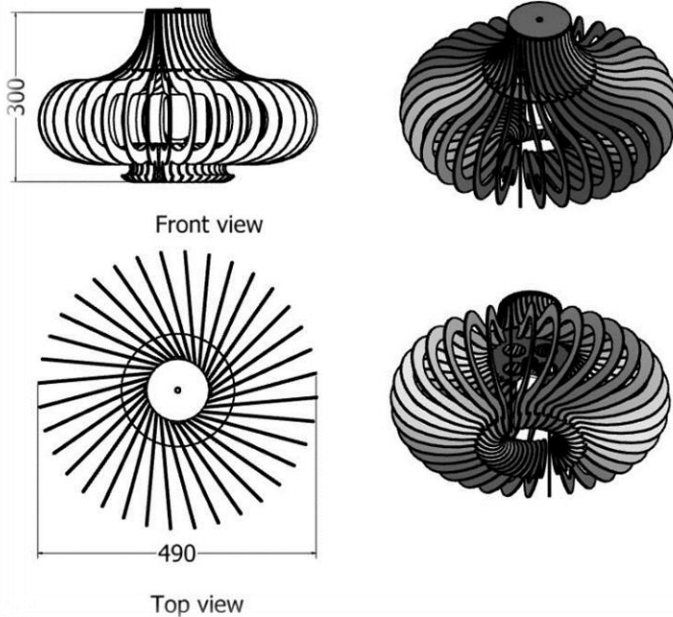

MODEL	HEIGHT (mm)	DIAM (mm)	PRICE (incl)
LDF-CL-15010v1	515	1435	
LDF-CL-10010	335	980	
LDF-CL-1005	195	580	

Models LDF-CL-15010, 10010, 1005

Front views

Top views

*Pendant / Laurifolia*

MODEL	HEIGHT (mm)	DIAM (mm)	PRICE (incl)
LDF-CL-15010v2	560	1670	

Model LDF-15010v1-02

*Pendant / Conebush*

MODEL	HEIGHT (mm)	WIDTH (dia.) (mm)	Price (incl)
LDF-CL-3040v3	300	400	

Model LDF-CL-3040v3

*Pendant Protea / Nerifolia*

MODEL	HEIGHT (mm)	WIDTH (dia) (mm)	Price (incl)
LDF-LS-50v4	460	400	

*Pendant Protea / Queen*

MODEL	HEIGHT (mm)	WIDTH (dia) (mm)	Price (incl)
LDF-CL-S5030v2	300	490	

Model LDF-CL-5030v2

*Pendant / Amplexi*

MODEL	HEIGHT (mm)	WIDTH (dia) (mm)	Price (incl)
LDF-CL-4530v1	250	480	