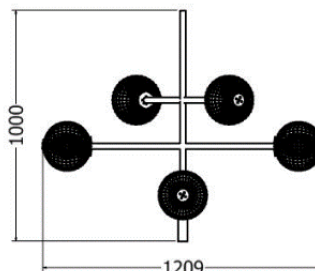

# PENDANTS

*Pendant Protea Black Beard*

MODEL	HEIGHT (mm)	WIDTH (dia.) (mm)	Price (incl)
LDF-CL-4540v1	400	375	

Model LDF-CL-4540v1

Front view

Top view

# PENDANTS

*Pendant Protea / Dianna*

MODEL	HEIGHT (mm)	WIDTH (dia) (mm)	Price (incl)
LDF-CL-5033	330	500	

Model LDF-CL-5033

*Pendant Leucadendron / Coniferum*

MODEL	HEIGHT (mm)	WIDTH (dia) (mm)	Price
LDF-LS-2020v1-CP	1000	1215	

Model LDF-LS-2020v1-CP

Front view

Top view

*Pendant Leucadendron / Magnifica*

MODEL	HEIGHT (mm)	WIDTH (dia) (mm)	Price
LDF-LS-3015	100	390	
LDF-LS-4015	120	440	
LDF-LS-5015	160	540	

*Pendant Leucadendron / Procerum*