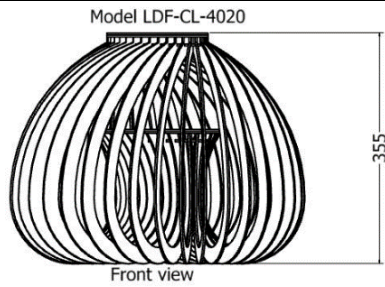

*Pendant / Feather Bush*

MODEL	HEIGHT (mm)	WIDTH (dia) (mm)	PRICE (incl)
LDF-PDT-5050v1	500	460	
LDF-PDT-5075v2	750	460	
LDF-PDT-50100v1	1000	460	

*Protea Pendant / Sugar Bush*

MODEL	HEIGHT (mm)	WIDTH (dia.) (mm)	PRICE (incl)
LDF-CL-7030v1	305	690	
LDF-CL-7030v2	235	600	
LDF-CL-7030v3	170	500	
LDF-CL-7030v4	100	365	

Model LDF-CL-7030v1/v2/v3/v4

*Pendant Protea / Mundii*

MODEL	HEIGHT (mm)	WIDTH (dia) (mm)	Price (incl)
LDF-CL-4020	355	450	

# PENDANTS

*Pendant / Burchelii 176 slat & 88 slat.*

MODEL	HEIGHT (mm)	WIDTH (mm)	Length (mm)	Slats	PRICE (incl)
LDF-CL-803030v1	306	280	850	176	
LDF-CL-803030v2	306	280	850	88	

Model LDF-CL-803030v1

*Pendant / Laurifolia*

MODEL	HEIGHT (mm)	DIAM (mm)	PRICE (incl)
LDF-CL-15010v1	515	1435	
LDF-CL-10010	335	980	
LDF-CL-1005	195	580	

Models LDF-CL-15010, 10010, 1005

Front views

Top views

*Pendant / Laurifolia*

MODEL	HEIGHT (mm)	DIAM (mm)	PRICE (incl)
LDF-CL-15010v2	560	1670	