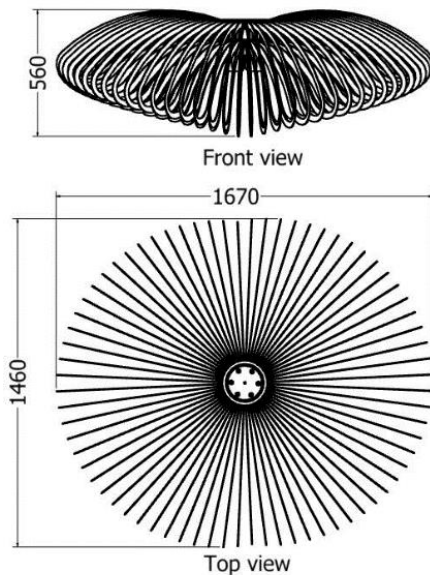

*Pendant / Feather Bush*

MODEL	HEIGHT (mm)	WIDTH (dia) (mm)	PRICE (incl)
LDF-PDT-5050v1	500	460	
LDF-PDT-5075v2	750	460	
LDF-PDT-50100v1	1000	460	

*Protea Pendant / Sugar Bush*

MODEL	HEIGHT (mm)	WIDTH (dia.) (mm)	PRICE (incl)
LDF-CL-7030v1	305	690	
LDF-CL-7030v2	235	600	
LDF-CL-7030v3	170	500	
LDF-CL-7030v4	100	365	

# PENDANTS

*Pendant / Burchelii 176 slat & 88 slat.*

MODEL	HEIGHT (mm)	WIDTH (mm)	Length (mm)	Slats	PRICE (incl)
LDF-CL-803030v1	306	280	850	176	
LDF-CL-803030v2	306	280	850	88	

Model LDF-CL-803030v1

*Pendant / Laurifolia*

MODEL	HEIGHT (mm)	DIAM (mm)	PRICE (incl)
LDF-CL-15010v1	515	1435	
LDF-CL-10010	335	980	
LDF-CL-1005	195	580	

Models LDF-CL-15010, 10010, 1005

Front views

Top views

*Pendant / Laurifolia*

MODEL	HEIGHT (mm)	DIAM (mm)	PRICE (incl)
LDF-CL-15010v2	560	1670	

Model LDF-15010v1-02

*Pendant / Conebush*

MODEL	HEIGHT (mm)	WIDTH (dia.) (mm)	Price (incl)
LDF-CL-3040v3	300	400	

Model LDF-CL-3040v3

*Pendant Protea / Nerifolia*

MODEL	HEIGHT (mm)	WIDTH (dia) (mm)	Price (incl)
LDF-LS-50v4	460	400	