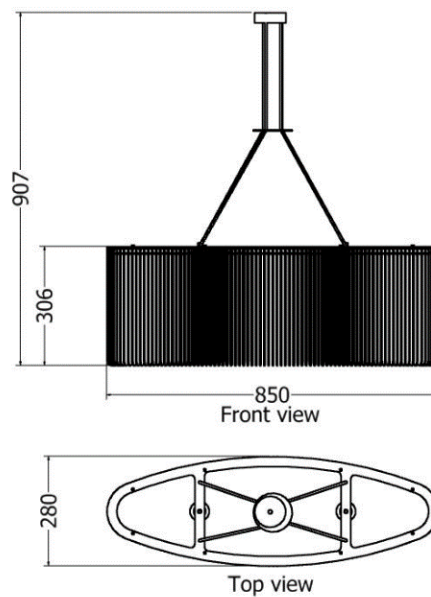

# PENDANTS

*Protea Pendant / Chestnut*

MODEL	HEIGHT (mm)	WIDTH (dia) (mm)	PRICE (incl)
LDF-CL-6030v2	450	595	

Model LDF-CL-6030v2

Front view

Top view

*Pendants Protea Obtusifolia*

MODEL	HEIGHT (mm)	WIDTH (dia) (mm)	Price (incl)
LDF-CLv1	995	1215	
LDF-CLv2	510	670	
LDF-CLv3	265	400	

*Pendant / Feather Bush*

MODEL	HEIGHT (mm)	WIDTH (dia) (mm)	PRICE (incl)
LDF-PDT-5050v1	500	460	
LDF-PDT-5075v2	750	460	
LDF-PDT-50100v1	1000	460	

*Protea Pendant / Sugar Bush*

MODEL	HEIGHT (mm)	WIDTH (dia.) (mm)	PRICE (incl)
LDF-CL-7030v1	305	690	
LDF-CL-7030v2	235	600	
LDF-CL-7030v3	170	500	
LDF-CL-7030v4	100	365	

# PENDANTS

*Pendant / Burchelii 176 slat & 88 slat.*

MODEL	HEIGHT (mm)	WIDTH (mm)	Length (mm)	Slats	PRICE (incl)
LDF-CL-803030v1	306	280	850	176	
LDF-CL-803030v2	306	280	850	88	

Model LDF-CL-803030v1

*Pendant / Laurifolia*

MODEL	HEIGHT (mm)	DIAM (mm)	PRICE (incl)
LDF-CL-15010v1	515	1435	
LDF-CL-10010	335	980	
LDF-CL-1005	195	580	

Models LDF-CL-15010, 10010, 1005

Front views

Top views

*Pendant / Laurifolia*

MODEL	HEIGHT (mm)	DIAM (mm)	PRICE (incl)
LDF-CL-15010v2	560	1670	