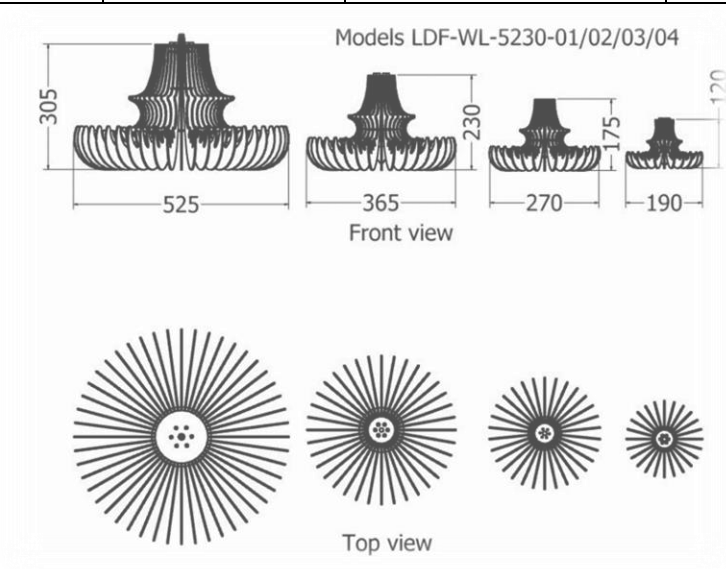

*Pendant Leucadendron / Salignum*

MODEL	LENGTH (mm)	DIAMETER (mm)	Price (incl)
LDF-CL-10020	1000	200	
LDF-CL-7520	750	200	
LDF-CL-5020	500	200	

Model LDF-CL-5020/7520/10020

*Pendants Protea / Scabra*

MODEL	HEIGHT (mm)	WIDTH (dia) (mm)	Price (incl)
LDF-CLP-4357	430	570	
LDF-CLP-3342	330	415	
LDF-CLP-2837	280	375	
LDF-CLP-2233	225	335	

*Pendant Protea / Magnifica*

MODEL	HEIGHT (mm)	WIDTH (dia.) (mm)	Price (incl)
LDF-C-4040v2-01	665	745	
LDF-C-4040v2-02	545	560	
LDF-C-4040v2-03	425	435	
LDF-C-4040v2-04	305	325	

*Pendant Protea / Obtusifolia*

MODEL	HEIGHT (mm)	WIDTH (dia.) (mm)	Price (incl)
LDF-CLv1-02	450	910	
LDF-CLv1-03	350	710	
LDF-CLv1-05	285	470	
LDF-CLv1-06	225	315	

*Pendant Leucadendron / Loranthe / Loranthifolium*

MODEL	HEIGHT (mm)	WIDTH (dia.) (mm)	
LDF-CL-8020	240	735	
LDF-CL-6523	240	665	

# PENDANTS

*Pendant Protea Venus*

MODEL	HEIGHT (mm)	WIDTH (dia.) (mm)	Price (incl)
LDF-CL-5230v1	305	525	
LDF-CL-5230v2	230	365	
LDF-CL-5230v3	175	270	
LDF-CL-5230v4	120	190	