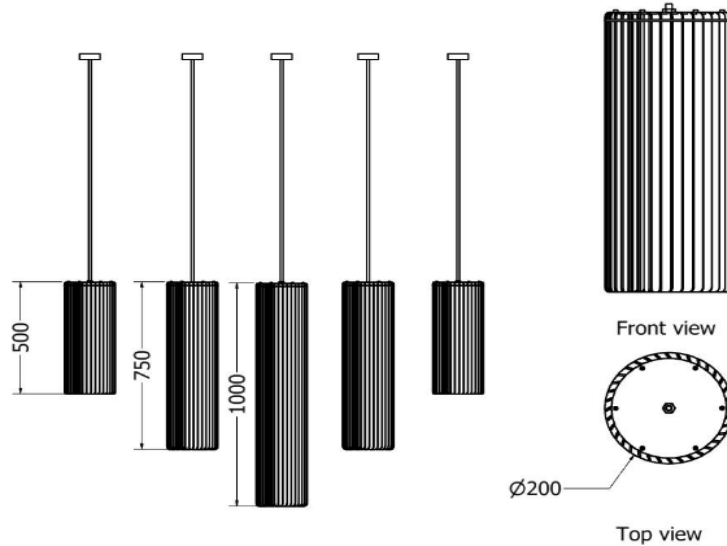

# PENDANTS

*Pendant Leucadendron / Cone Bush*

MODEL	HEIGHT (mm)	WIDTH (dia) (mm)	Price (incl)
LDF-PDT-3512v3	350	135	
LDF-PDT-3512v2	350	135	

*Pendant Leucadendron / Conicum*

MODEL	HEIGHT (mm)	WIDTH (dia.) (mm)	Price
LDF-CL-4010v1	400	175	
LDF-CL-3010	300	150	
LDF-CL-2010	200	140	

*Pendant Leucadendron / Salignum*

MODEL	LENGTH (mm)	DIAMETER (mm)	Price (incl)
LDF-CL-10020	1000	200	
LDF-CL-7520	750	200	
LDF-CL-5020	500	200	

Model LDF-CL-5020/7520/10020

*Pendants Protea / Scabra*

MODEL	HEIGHT (mm)	WIDTH (dia) (mm)	Price (incl)
LDF-CLP-4357	430	570	
LDF-CLP-3342	330	415	
LDF-CLP-2837	280	375	
LDF-CLP-2233	225	335	

*Pendant Protea / Magnifica*

MODEL	HEIGHT (mm)	WIDTH (dia.) (mm)	Price (incl)
LDF-C-4040v2-01	665	745	
LDF-C-4040v2-02	545	560	
LDF-C-4040v2-03	425	435	
LDF-C-4040v2-04	305	325	

*Pendant Protea / Obtusifolia*