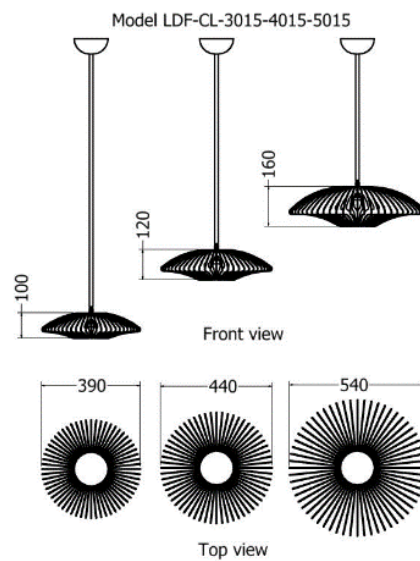

# PENDANTS

*Pendant Protea / Dianna*

MODEL	HEIGHT (mm)	WIDTH (dia) (mm)	Price (incl)
LDF-CL-5033	330	500	

Model LDF-CL-5033

*Pendant Leucadendron / Coniferum*

MODEL	HEIGHT (mm)	WIDTH (dia) (mm)	Price
LDF-LS-2020v1-CP	1000	1215	

Model LDF-LS-2020v1-CP

Front view

Top view

*Pendant Leucadendron / Magnifica*

MODEL	HEIGHT (mm)	WIDTH (dia) (mm)	Price
LDF-LS-3015	100	390	
LDF-LS-4015	120	440	
LDF-LS-5015	160	540	

*Pendant Leucadendron / Procerum*

MODEL	HEIGHT (mm)	WIDTH (dia) (mm)	Price
LDF-LS-5015	156	520	

Model LDF-LS-5015v1 & v2

# PENDANTS

*Pendant Leucadendron / Cone Bush*

MODEL	HEIGHT (mm)	WIDTH (dia) (mm)	Price (incl)
LDF-PDT-3512v3	350	135	
LDF-PDT-3512v2	350	135	

*Pendant Leucadendron / Conicum*

MODEL	HEIGHT (mm)	WIDTH (dia.) (mm)	Price
LDF-CL-4010v1	400	175	
LDF-CL-3010	300	150	
LDF-CL-2010	200	140	