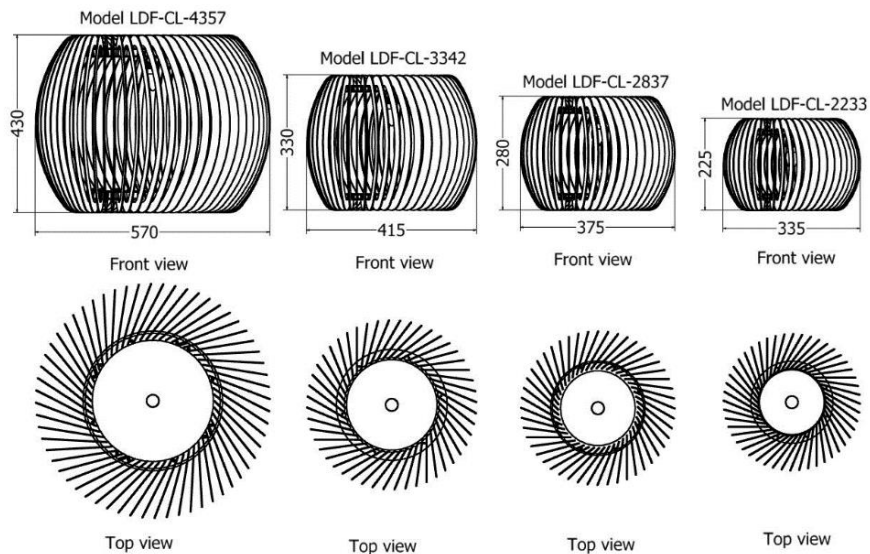

# PENDANTS

*Pendant Leucadendron / Cone Bush*

MODEL	HEIGHT (mm)	WIDTH (dia) (mm)	Price (incl)
LDF-PDT-3512v3	350	135	
LDF-PDT-3512v2	350	135	

*Pendant Leucadendron / Conicum*

MODEL	HEIGHT (mm)	WIDTH (dia.) (mm)	Price
LDF-CL-4010v1	400	175	
LDF-CL-3010	300	150	
LDF-CL-2010	200	140	

*Pendant Leucadendron / Salignum*

MODEL	LENGTH (mm)	DIAMETER (mm)	Price (incl)
LDF-CL-10020	1000	200	
LDF-CL-7520	750	200	
LDF-CL-5020	500	200	

Model LDF-CL-5020/7520/10020

*Pendants Protea / Scabra*

MODEL	HEIGHT (mm)	WIDTH (dia) (mm)	Price (incl)
LDF-CLP-4357	430	570	
LDF-CLP-3342	330	415	
LDF-CLP-2837	280	375	
LDF-CLP-2233	225	335	

*Pendant Protea / Magnifica*

MODEL	HEIGHT (mm)	WIDTH (dia.) (mm)	Price (incl)
LDF-C-4040v2-01	665	745	
LDF-C-4040v2-02	545	560	
LDF-C-4040v2-03	425	435	
LDF-C-4040v2-04	305	325	

*Pendant Protea / Obtusifolia*