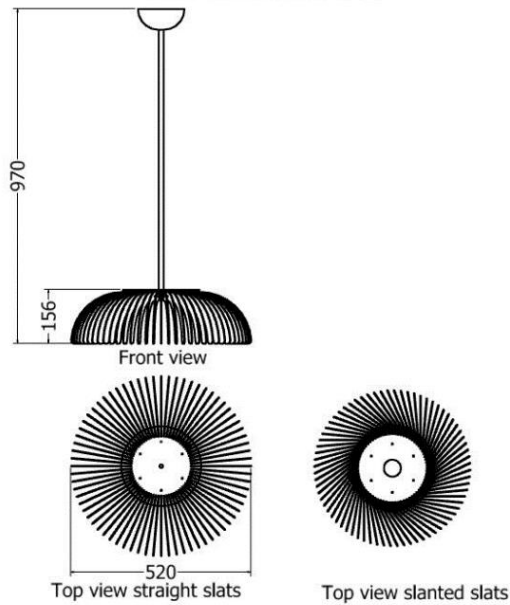

# PENDANTS

*Pendant Protea / Dianna*

MODEL	HEIGHT (mm)	WIDTH (dia) (mm)	Price (incl)
LDF-CL-5033	330	500	

Model LDF-CL-5033

*Pendant Leucadendron / Coniferum*

MODEL	HEIGHT (mm)	WIDTH (dia) (mm)	Price
LDF-LS-2020v1-CP	1000	1215	

Model LDF-LS-2020v1-CP

Front view

Top view

*Pendant Leucadendron / Magnifica*

MODEL	HEIGHT (mm)	WIDTH (dia) (mm)	Price
LDF-LS-3015	100	390	
LDF-LS-4015	120	440	
LDF-LS-5015	160	540	

*Pendant Leucadendron / Procerum*

MODEL	HEIGHT (mm)	WIDTH (dia) (mm)	Price
LDF-LS-5015	156	520	

Model LDF-LS-5015v1 & v2