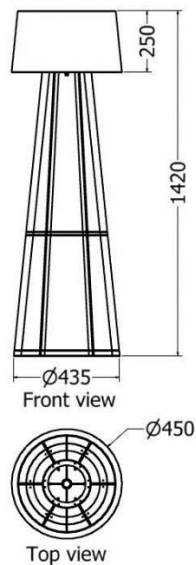

Name	MODEL	HEIGHT (mm)	WIDTH (mm)
Disa	LDF-LST-12040	1420	435

Model LDF-LS-12040
Floor Lamp