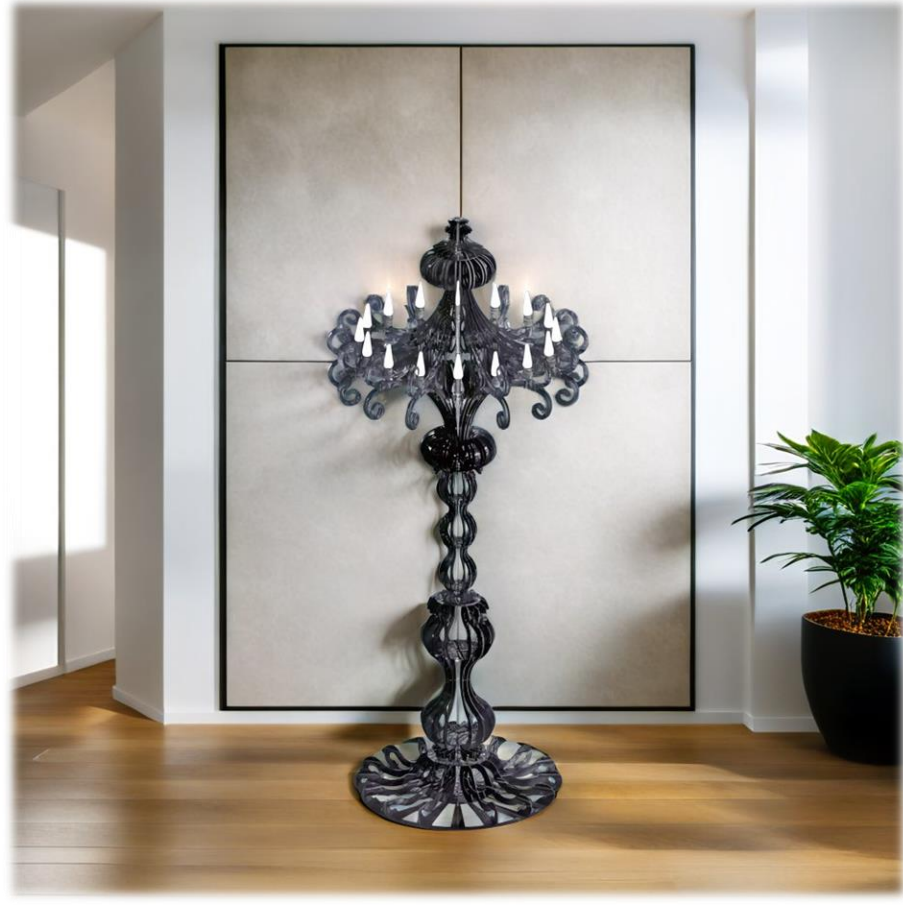

FLOOR LAMPS

CATALOGUE

FLOOR LAMPS

Floor Lamp Atricapilla

Name	MODEL	HEIGHT (mm)	WIDTH (mm)
Atricapilla	LDF-LS-5016v1	1930	800

Model LDF-LS-5016v1

Front view

Top view

FLOOR LAMPS

Floor Lamp Racemosa

Name	MODEL	HEIGHT (mm)	WIDTH (mm)
Racemosa	LDF-LST-6012020v1	1200	545

FLOOR LAMPS

Floor Lamp Rivalvata

Name	MODEL	HEIGHT (mm)	WIDTH (mm)
Rivalvata	LDF-LST-4530	1580	490

Model LDF-LST-4530

Front view

Top view

Floor Lamp Blue Disa

Name	MODEL	HEIGHT (mm)	WIDTH (mm)
Blue Disa	LDF-LST-5230v1	1300	525

Model LDF-LST-5230v1

FLOOR LAMPS

Floor Lamp Disa

Name	MODEL	HEIGHT (mm)	WIDTH (mm)
Disa	LDF-LST-12040	1420	435