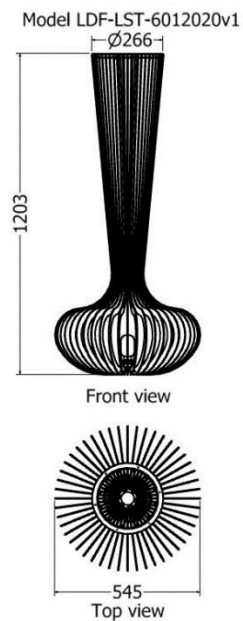

FLOOR LAMPS

CATALOGUE

FLOOR LAMPS

Floor Lamp Atricapilla

Name	MODEL	HEIGHT (mm)	WIDTH (mm)
Atricapilla	LDF-LS-5016v1	1930	800

Model LDF-LS-5016v1

Front view

Top view

FLOOR LAMPS

Floor Lamp Racemosa

Name	MODEL	HEIGHT (mm)	WIDTH (mm)
Racemosa	LDF-LST-6012020v1	1200	545

FLOOR LAMPS

Floor Lamp Rivalvata

Name	MODEL	HEIGHT (mm)	WIDTH (mm)
Rivalvata	LDF-LST-4530	1580	490

Model LDF-LST-4530

Front view

Top view

Floor Lamp Blue Disa

Name	MODEL	HEIGHT (mm)	WIDTH (mm)
Blue Disa	LDF-LST-5230v1	1300	525

Model LDF-LST-5230v1

FLOOR LAMPS

Floor Lamp Disa

Name	MODEL	HEIGHT (mm)	WIDTH (mm)
Disa	LDF-LST-12040	1420	435