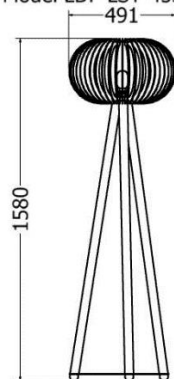

FLOOR LAMPS

CATALOGUE

FLOOR LAMPS

Floor Lamp Atricapilla

Name	MODEL	HEIGHT (mm)	WIDTH (mm)
Atricapilla	LDF-LS-5016v1	1930	800

Model LDF-LS-5016v1

Front view

Top view

FLOOR LAMPS

Floor Lamp Racemosa

Name	MODEL	HEIGHT (mm)	WIDTH (mm)
Racemosa	LDF-LST-6012020v1	1200	545

FLOOR LAMPS

Floor Lamp Rivalvata

Name	MODEL	HEIGHT (mm)	WIDTH (mm)
Rivalvata	LDF-LST-4530	1580	490

Model LDF-LST-4530

Front view

Top view

Floor Lamp Blue Disa

Name	MODEL	HEIGHT (mm)	WIDTH (mm)
Blue Disa	LDF-LST-5230v1	1300	525

Model LDF-LST-5230v1

FLOOR LAMPS

Floor Lamp Disa

Name	MODEL	HEIGHT (mm)	WIDTH (mm)
Disa	LDF-LST-12040	1420	435