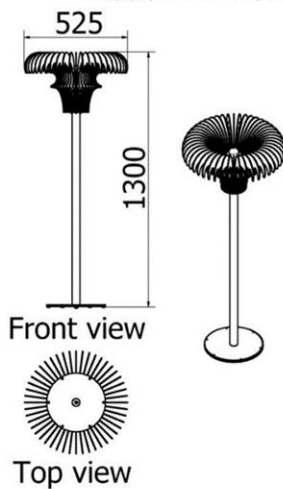

FLOOR LAMPS

CATALOGUE

FLOOR LAMPS

Floor Lamp Atricapilla

Name	MODEL	HEIGHT (mm)	WIDTH (mm)
Atricapilla	LDF-LS-5016v1	1930	800

Model LDF-LS-5016v1

Front view

Top view

FLOOR LAMPS

Floor Lamp Racemosa

Name	MODEL	HEIGHT (mm)	WIDTH (mm)
Racemosa	LDF-LST-6012020v1	1200	545

FLOOR LAMPS

Floor Lamp Rivalvata

Name	MODEL	HEIGHT (mm)	WIDTH (mm)
Rivalvata	LDF-LST-4530	1580	490

Model LDF-LST-4530

Front view

Top view

Floor Lamp Blue Disa

Name	MODEL	HEIGHT (mm)	WIDTH (mm)
Blue Disa	LDF-LST-5230v1	1300	525

Model LDF-LST-5230v1

FLOOR LAMPS

Floor Lamp Disa

Name	MODEL	HEIGHT (mm)	WIDTH (mm)
Disa	LDF-LST-12040	1420	435