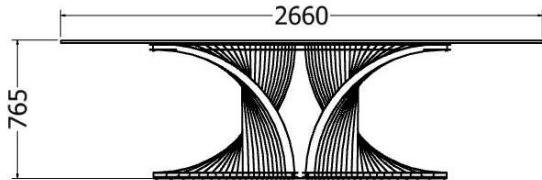

Tulip Skinny Round Dining Room Table curved base.

MODEL	HEIGHT (mm)	DIAM. (mm)	Price (incl)
LDF-SP-TTL-9075v1	730	1525	R
LDF-TR-9040	600	1185	

DINING ROOM TABLES

Tulip Voluptuous Dining Room Table.

MODEL	HEIGHT (mm)	DIAM. (mm)	Price (incl)
LDF-SP-VS-TPL-21075v1	750	1650	R
LDF-SP-VS-TPL-18075v1	750	1850	R
LDF-SP-VS-TPL-16075v1	750	2200	R

Model LDF-SP-VS-21075-18075-16075

DINING ROOM TABLES

The Curvaceous Series

DINING ROOM TABLES

Curvaceous Oval X Dining Room Table.

MODEL	HEIGHT (mm)	LENGTH (mm)	WIDTH (mm)	Price (incl)
LDF-SP-TPL-188010v1	765	2660	1500	R

Model LDF-SP-TPL-188010v1

Front view

End view

Top view

Curvaceous Oval Dining Room Table.

MODEL	HEIGHT (mm)	LENGTH (mm)	WIDTH (mm)	Price (incl)
LDF-SP-TPL-188010v2	765	2660	1500	R

DINING ROOM TABLES

Curvaceous Oval Eye Dining Room Table

MODEL	HEIGHT (mm)	LENGTH (mm)	WIDTH (mm)	Price (incl)
LDF-SP-TPL-188010v3	765	2660	1500	R

Model LDF-SP-TPL-188010v3

DINING ROOM TABLES

Curvaceous Oval Two Eye Dining Room Table

MODEL	HEIGHT (mm)	LENGTH (mm)	WIDTH (mm)	Price (incl)
LDF-SP-TPL-188010v4	760	3100	2000	R