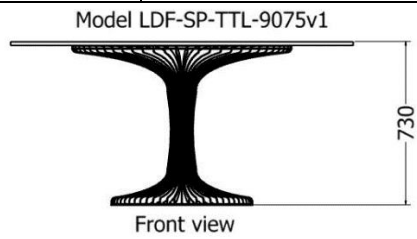

Tulip Skinny Round Dining Room Table

MODEL	HEIGHT (mm)	Diam. (mm)	Price (incl)
LDF-SP-TTL-12075	730	1200	R
LDF-SP-TTL-15075	730	1525	
LDF-SP-TTL-18075	730	1800	

Series LDF-SP-TTL dining room tables

DINING ROOM TABLES

Tulip Skinny Round Dining Room Table curved base.

MODEL	HEIGHT (mm)	DIAM. (mm)	Price (incl)
LDF-SP-TTL-9075v1	730	1525	R
LDF-TR-9040	600	1185	

DINING ROOM TABLES

Tulip Voluptuous Dining Room Table.

MODEL	HEIGHT (mm)	DIAM. (mm)	Price (incl)
LDF-SP-VS-TPL-21075v1	750	1650	R
LDF-SP-VS-TPL-18075v1	750	1850	R
LDF-SP-VS-TPL-16075v1	750	2200	R