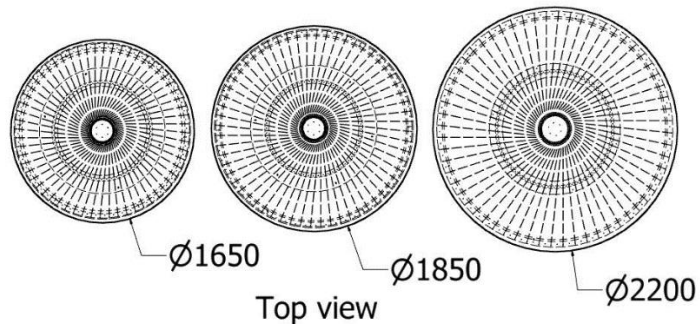

Tulip Skinny Round Dining Room Table

MODEL	HEIGHT (mm)	Diam. (mm)	Price (incl)
LDF-SP-TTL-12075	730	1200	R
LDF-SP-TTL-15075	730	1525	
LDF-SP-TTL-18075	730	1800	

Series LDF-SP-TTL dining room tables

DINING ROOM TABLES

Tulip Skinny Round Dining Room Table curved base.

MODEL	HEIGHT (mm)	DIAM. (mm)	Price (incl)
LDF-SP-TTL-9075v1	730	1525	R
LDF-TR-9040	600	1185	

DINING ROOM TABLES

Tulip Voluptuous Dining Room Table.

MODEL	HEIGHT (mm)	DIAM. (mm)	Price (incl)
LDF-SP-VS-TPL-21075v1	750	1650	R
LDF-SP-VS-TPL-18075v1	750	1850	R
LDF-SP-VS-TPL-16075v1	750	2200	R

Model LDF-SP-VS-21075-18075-16075

DINING ROOM TABLES

The Curvaceous Series

DINING ROOM TABLES

Curvaceous Oval X Dining Room Table.

MODEL	HEIGHT (mm)	LENGTH (mm)	WIDTH (mm)	Price (incl)
LDF-SP-TPL-188010v1	765	2660	1500	R

Model LDF-SP-TPL-188010v1

Front view

End view

Top view

Curvaceous Oval Dining Room Table.

MODEL	HEIGHT (mm)	LENGTH (mm)	WIDTH (mm)	Price (incl)
LDF-SP-TPL-188010v2	765	2660	1500	R

DINING ROOM TABLES

Curvaceous Oval Eye Dining Room Table