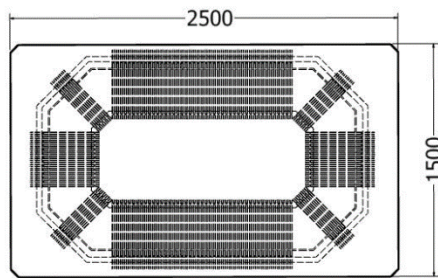

Model LDF-SP-TPL-25075v1

Front view

Top view

DINING ROOM TABLES

Quad Series

Quad Dining Room Table

MODEL	HEIGHT (mm)	LENGTH (mm)	WIDTH (mm)	Price (incl)
LDF-SP-TPL-12070	750	2500	1500	R

Model LDF-SP-TPL-12075

DINING ROOM TABLES

Quad Dining Room Table

MODEL	HEIGHT (mm)	LENGTH (mm)	WIDTH (mm)	Price (incl)
LDF-SP-TPL-12070v1	750	2500	1500	R

Model LDF-SP-TPL-12075v1

Front view

Side view

Top view

DINING ROOM TABLES

Tear Drop Series

Tear Drop Dining Room Table

MODEL	HEIGHT (mm)	LENGTH (mm)	WIDTH (mm)	Price (incl)
LDF-ST-15040v1	750	2500	1500	R

Model LDF-ST-15040v1

Front view

Side view

Top view

DINING ROOM TABLES

Tear Drop Dining Room Table

MODEL	HEIGHT (mm)	LENGTH (mm)	WIDTH (mm)	Price (incl)
LDF-ST-15040	750	2500	1500	R

DINING ROOM TABLES

Hollo Series

Hollo Oval Dining Room Table

MODEL	HEIGHT (mm)	LENGTH (mm)	WIDTH (mm)	No. of slats	Price (incl)
LDF-SP-TPL-6343v1	750	1790	1560	128	R
LDF-SP-TPL-6343v2	750	1790	1560	70 angled slats	