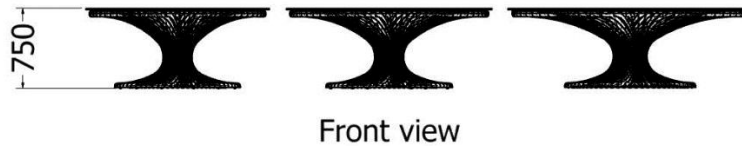

Tulip Skinny Round Dining Room Table

MODEL	HEIGHT (mm)	Diam. (mm)	Price (incl)
LDF-SP-TTL-12075	730	1200	R
LDF-SP-TTL-15075	730	1525	
LDF-SP-TTL-18075	730	1800	

Series LDF-SP-TTL dining room tables

DINING ROOM TABLES

Tulip Skinny Round Dining Room Table curved base.

MODEL	HEIGHT (mm)	DIAM. (mm)	Price (incl)
LDF-SP-TTL-9075v1	730	1525	R
LDF-TR-9040	600	1185	

DINING ROOM TABLES

Tulip Voluptuous Dining Room Table.

MODEL	HEIGHT (mm)	DIAM. (mm)	Price (incl)
LDF-SP-VS-TPL-21075v1	750	1650	R
LDF-SP-VS-TPL-18075v1	750	1850	R
LDF-SP-VS-TPL-16075v1	750	2200	R

Model LDF-SP-VS-21075-18075-16075

DINING ROOM TABLES

The Curvaceous Series

DINING ROOM TABLES

Curvaceous Oval X Dining Room Table.

MODEL	HEIGHT (mm)	LENGTH (mm)	WIDTH (mm)	Price (incl)
LDF-SP-TPL-188010v1	765	2660	1500	R

Model LDF-SP-TPL-188010v1

Front view

End view

Top view

Curvaceous Oval Dining Room Table.

MODEL	HEIGHT (mm)	LENGTH (mm)	WIDTH (mm)	Price (incl)
LDF-SP-TPL-188010v2	765	2660	1500	R

DINING ROOM TABLES

Curvaceous Oval Eye Dining Room Table