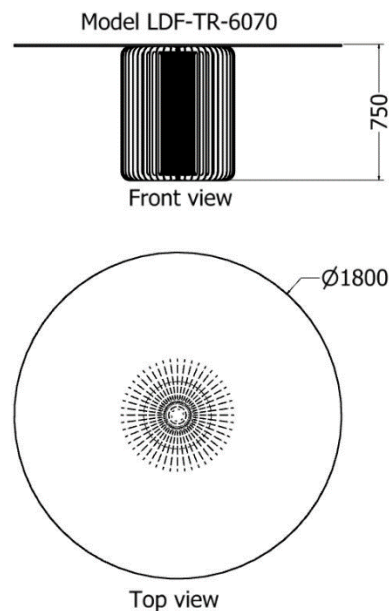

Model LDF-SP-TPL-240120

DINING ROOM TABLES

Hollo Dual Oval Dining Room Table

MODEL	HEIGHT (mm)	LENGTH (mm)	WIDTH (mm)	No. of slats	Price (incl)
LDF-SP-TPL-6343v3	750	2440	1375	128	R
LDF-SP-TPL-6343v4	750	2440	1375	70	

Model LDF-SP-TPL-6343v3 dual table

DINING ROOM TABLES

Dining Room Barrel Table

MODEL	HEIGHT (mm)	DIAM (mm)	Price (incl)
LDF-SP-TPL-6070	750	1800	R

DINING ROOM TABLES

Dining Room Table Sprocket

MODEL	HEIGHT (mm)	Diam (mm)	Price (incl)
LDF-SP-TR-75150	750	1500	R