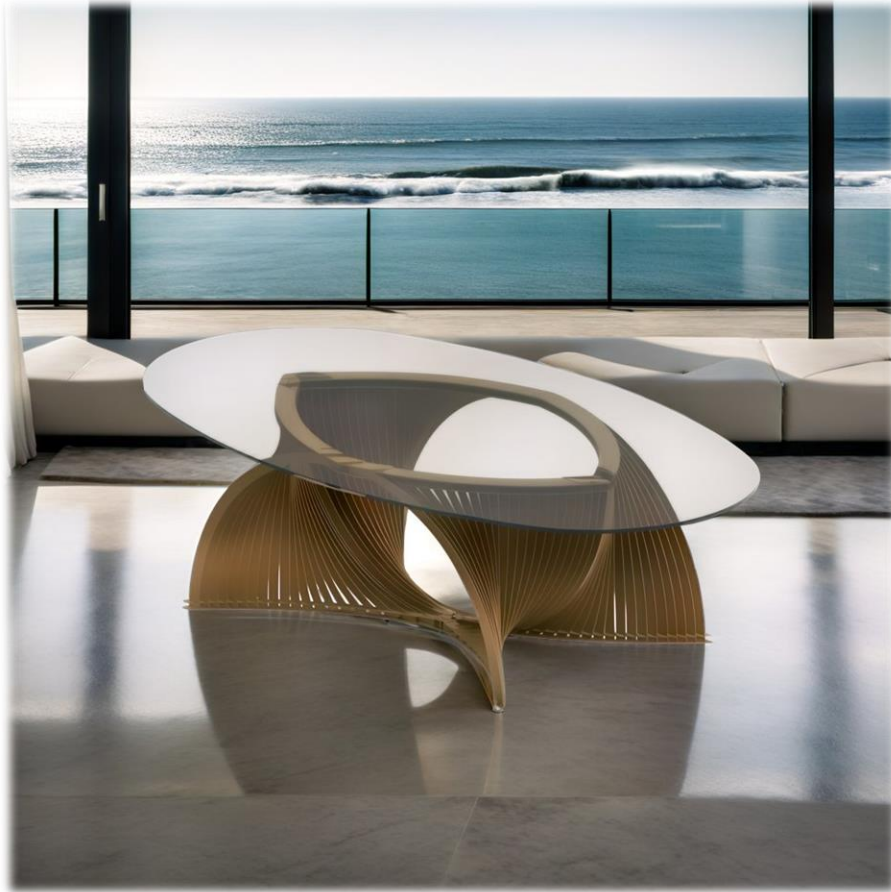

Model LDF-SP-TPL-188010v1

Front view

End view

Top view

Curvaceous Oval Dining Room Table.

MODEL	HEIGHT (mm)	LENGTH (mm)	WIDTH (mm)	Price (incl)
LDF-SP-TPL-188010v2	765	2660	1500	R

DINING ROOM TABLES

Curvaceous Oval Eye Dining Room Table

MODEL	HEIGHT (mm)	LENGTH (mm)	WIDTH (mm)	Price (incl)
LDF-SP-TPL-188010v3	765	2660	1500	R

Model LDF-SP-TPL-188010v3

DINING ROOM TABLES

Curvaceous Oval Two Eye Dining Room Table

MODEL	HEIGHT (mm)	LENGTH (mm)	WIDTH (mm)	Price (incl)
LDF-SP-TPL-188010v4	760	3100	2000	R