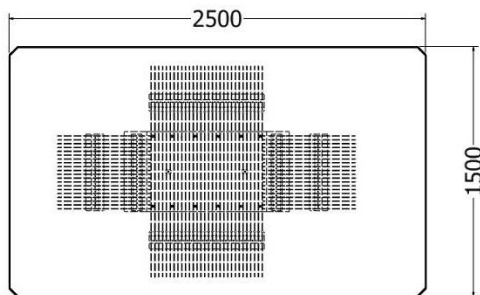

Model LDF-SP-TPL-25075v1

Front view

Top view

DINING ROOM TABLES

Quad Series

Quad Dining Room Table

MODEL	HEIGHT (mm)	LENGTH (mm)	WIDTH (mm)	Price (incl)
LDF-SP-TPL-12070	750	2500	1500	R

Model LDF-SP-TPL-12075

DINING ROOM TABLES

Quad Dining Room Table

MODEL	HEIGHT (mm)	LENGTH (mm)	WIDTH (mm)	Price (incl)
LDF-SP-TPL-12070v1	750	2500	1500	R

Model LDF-SP-TPL-12075v1

Front view

Side view

Top view

DINING ROOM TABLES

Tear Drop Series

Tear Drop Dining Room Table

MODEL	HEIGHT (mm)	LENGTH (mm)	WIDTH (mm)	Price (incl)
LDF-ST-15040v1	750	2500	1500	R

Model LDF-ST-15040v1

Front view

Side view

Top view

DINING ROOM TABLES

Tear Drop Dining Room Table

MODEL	HEIGHT (mm)	LENGTH (mm)	WIDTH (mm)	Price (incl)
LDF-ST-15040	750	2500	1500	R

DINING ROOM TABLES

Hollo Series

Hollo Oval Dining Room Table

MODEL	HEIGHT (mm)	LENGTH (mm)	WIDTH (mm)	No. of slats	Price (incl)
LDF-SP-TPL-6343v1	750	1790	1560	128	R
LDF-SP-TPL-6343v2	750	1790	1560	70 angled slats	