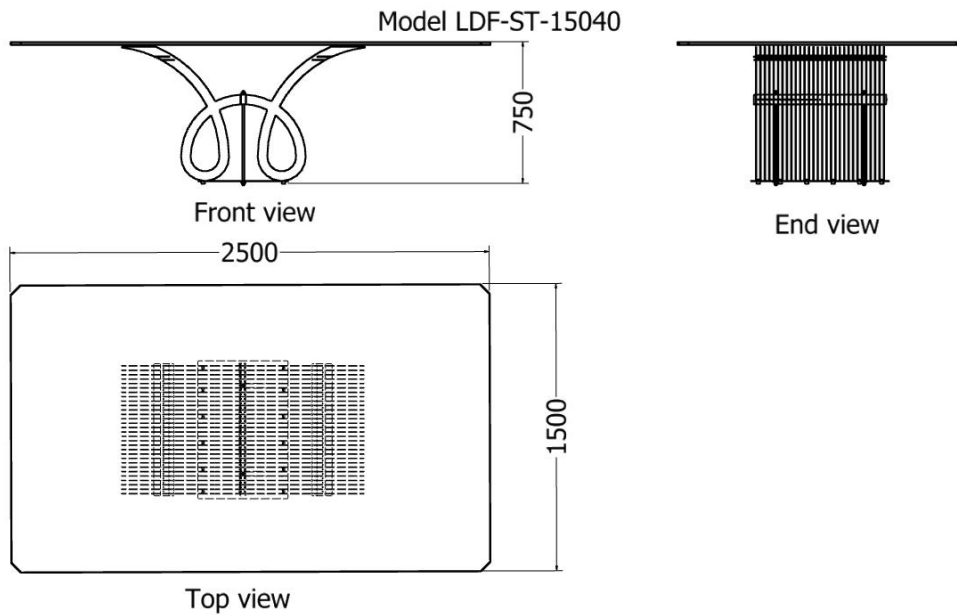

Model LDF-SP-TPL-25075v1

Front view

Top view

DINING ROOM TABLES

Quad Series

Quad Dining Room Table

MODEL	HEIGHT (mm)	LENGTH (mm)	WIDTH (mm)	Price (incl)
LDF-SP-TPL-12070	750	2500	1500	R

Model LDF-SP-TPL-12075

DINING ROOM TABLES

Quad Dining Room Table

MODEL	HEIGHT (mm)	LENGTH (mm)	WIDTH (mm)	Price (incl)
LDF-SP-TPL-12070v1	750	2500	1500	R

Model LDF-SP-TPL-12075v1

Front view

Side view

Top view

DINING ROOM TABLES

Tear Drop Series

Tear Drop Dining Room Table

MODEL	HEIGHT (mm)	LENGTH (mm)	WIDTH (mm)	Price (incl)
LDF-ST-15040v1	750	2500	1500	R

Model LDF-ST-15040v1

Front view

Side view

Top view

DINING ROOM TABLES

Tear Drop Dining Room Table

MODEL	HEIGHT (mm)	LENGTH (mm)	WIDTH (mm)	Price (incl)
LDF-ST-15040	750	2500	1500	R

DINING ROOM TABLES

Hollo Series

Hollo Oval Dining Room Table

MODEL	HEIGHT (mm)	LENGTH (mm)	WIDTH (mm)	No. of slats	Price (incl)
LDF-SP-TPL-6343v1	750	1790	1560	128	R
LDF-SP-TPL-6343v2	750	1790	1560	70 angled slats	