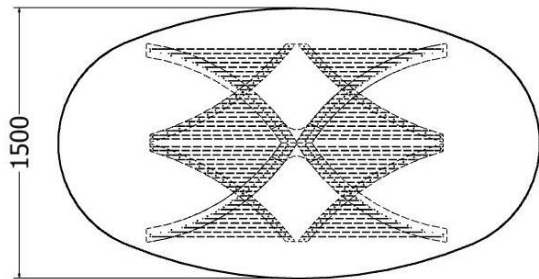

Tulip Skinny Round Dining Room Table curved base.

MODEL	HEIGHT (mm)	DIAM. (mm)	Price (incl)
LDF-SP-TTL-9075v1	730	1525	R
LDF-TR-9040	600	1185	

DINING ROOM TABLES

Tulip Voluptuous Dining Room Table.

MODEL	HEIGHT (mm)	DIAM. (mm)	Price (incl)
LDF-SP-VS-TPL-21075v1	750	1650	R
LDF-SP-VS-TPL-18075v1	750	1850	R
LDF-SP-VS-TPL-16075v1	750	2200	R

Model LDF-SP-VS-21075-18075-16075

DINING ROOM TABLES

The Curvaceous Series

DINING ROOM TABLES

Curvaceous Oval X Dining Room Table.

MODEL	HEIGHT (mm)	LENGTH (mm)	WIDTH (mm)	Price (incl)
LDF-SP-TPL-188010v1	765	2660	1500	R

Model LDF-SP-TPL-188010v1

Front view

End view

Top view

Curvaceous Oval Dining Room Table.

MODEL	HEIGHT (mm)	LENGTH (mm)	WIDTH (mm)	Price (incl)
LDF-SP-TPL-188010v2	765	2660	1500	R

DINING ROOM TABLES

Curvaceous Oval Eye Dining Room Table

MODEL	HEIGHT (mm)	LENGTH (mm)	WIDTH (mm)	Price (incl)
LDF-SP-TPL-188010v3	765	2660	1500	R

Model LDF-SP-TPL-188010v3

DINING ROOM TABLES

Curvaceous Oval Two Eye Dining Room Table

MODEL	HEIGHT (mm)	LENGTH (mm)	WIDTH (mm)	Price (incl)
LDF-SP-TPL-188010v4	760	3100	2000	R