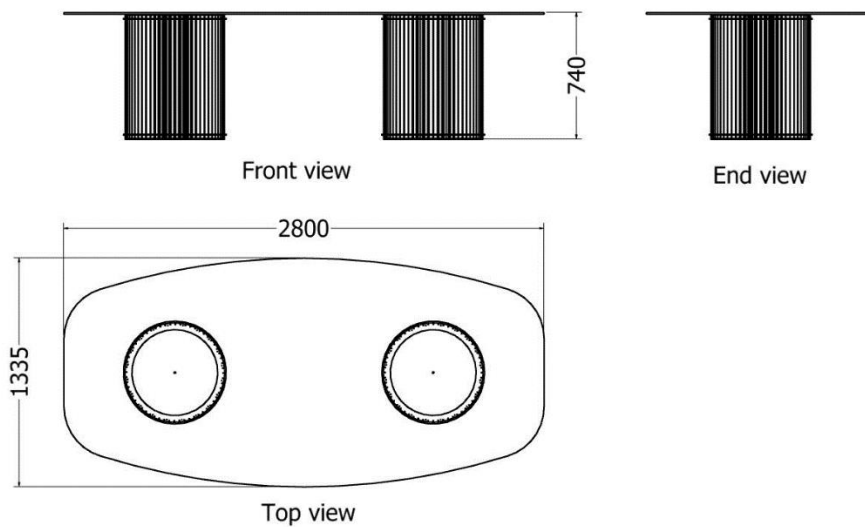

Tear Drop Dining Room Table

MODEL	HEIGHT (mm)	LENGTH (mm)	WIDTH (mm)	Price (incl)
LDF-ST-15040	750	2500	1500	R

DINING ROOM TABLES

Hollo Series

Hollo Oval Dining Room Table

MODEL	HEIGHT (mm)	LENGTH (mm)	WIDTH (mm)	No. of slats	Price (incl)
LDF-SP-TPL-6343v1	750	1790	1560	128	R
LDF-SP-TPL-6343v2	750	1790	1560	70 angled slats	

Model LDF-SP-TPL-6343v2
70 Slat

DINING ROOM TABLES

Hollo Dual Dining Room Table

MODEL	HEIGHT (mm)	LENGTH (mm)	WIDTH (mm)	No. of slats	Price (incl)
LDF-SP-TPL-240120v1	740	2800	1335	128	
LDF-SP-TPL-240120v2	740	2800	1335	70 angled slats	

Model LDF-SP-TPL-240120

DINING ROOM TABLES

Hollo Dual Oval Dining Room Table

MODEL	HEIGHT (mm)	LENGTH (mm)	WIDTH (mm)	No. of slats	Price (incl)
LDF-SP-TPL-6343v3	750	2440	1375	128	R
LDF-SP-TPL-6343v4	750	2440	1375	70	