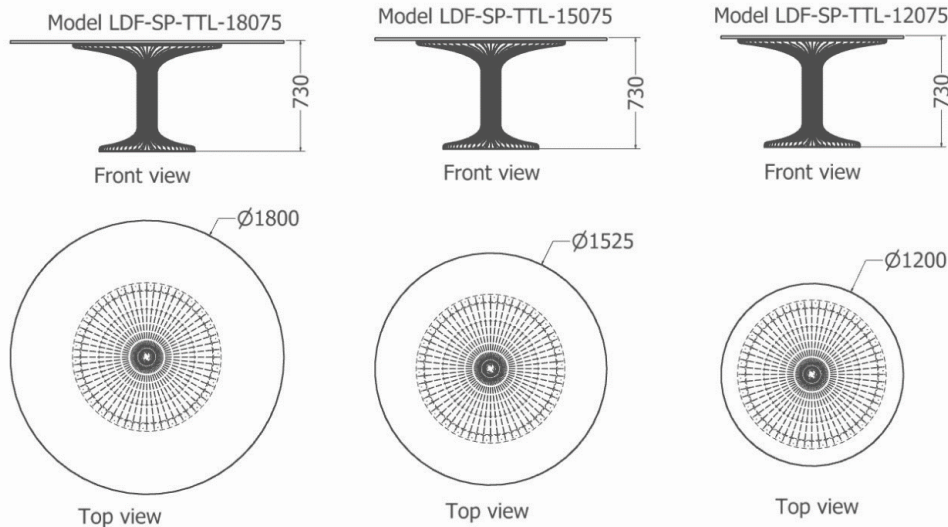

DINING ROOM TABLES

CATALOGUE

DINING ROOM TABLES

Tulip Classic Dining Room Table with straight slats

MODEL	HEIGHT (mm)	DIAMETER (mm)	Price (incl)
LDF-SP-TPL-53070	706	1365	

- *Price includes 10mm tempered glass tabletop.*

DINING ROOM TABLES

Tulip Classic Dining Room Table with curved slats

MODEL	HEIGHT (mm)	DIAMETER (mm)	Price (incl)
LDF-SP-TPLv3-53070	710	1365	

- *Price includes 10mm tempered glass tabletop.*

DINING ROOM TABLES

Tulip Skinny Round Dining Room Table

MODEL	HEIGHT (mm)	Diam. (mm)	Price (incl)
LDF-SP-TTL-12075	730	1200	R
LDF-SP-TTL-15075	730	1525	
LDF-SP-TTL-18075	730	1800	

Series LDF-SP-TTL dining room tables

DINING ROOM TABLES

Model LDF-SP-VS-21075-18075-16075

DINING ROOM TABLES

The Curvaceous Series

DINING ROOM TABLES

Curvaceous Oval X Dining Room Table.

MODEL	HEIGHT (mm)	LENGTH (mm)	WIDTH (mm)	Price (incl)
LDF-SP-TPL-188010v1	765	2660	1500	R