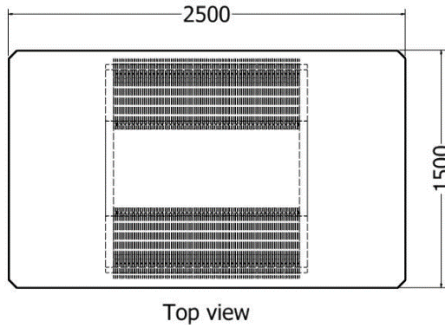

Model LDF-SP-TPL-24075

DINING ROOM TABLES

Clover Dining Room Table

MODEL	HEIGHT (mm)	DIAMETER (mm)	Price (incl)
LDF-SP-TPL-30075	750	2400	R

Model LDF-SP-TPL-30075

Front view

Side view

Top view

Pointed Clover Dining Room Table

MODEL	HEIGHT (mm)	DIAMETER (mm)	Price (incl)
LDF-SP-TPL-25075	760	2400	R

DINING ROOM TABLES

Pointed Clover Dining Room Table

MODEL	HEIGHT (mm)	DIAMETER (mm)	Price (incl)
LDF-SP-TPL-25075v1	750	2400	R

Model LDF-SP-TPL-25075v1

Front view

Top view

DINING ROOM TABLES

Quad Series

Quad Dining Room Table

MODEL	HEIGHT (mm)	LENGTH (mm)	WIDTH (mm)	Price (incl)
LDF-SP-TPL-12070	750	2500	1500	R

Model LDF-SP-TPL-12075

DINING ROOM TABLES

Quad Dining Room Table

MODEL	HEIGHT (mm)	LENGTH (mm)	WIDTH (mm)	Price (incl)
LDF-SP-TPL-12070v1	750	2500	1500	R

Model LDF-SP-TPL-12075v1

Front view

Side view

Top view

DINING ROOM TABLES