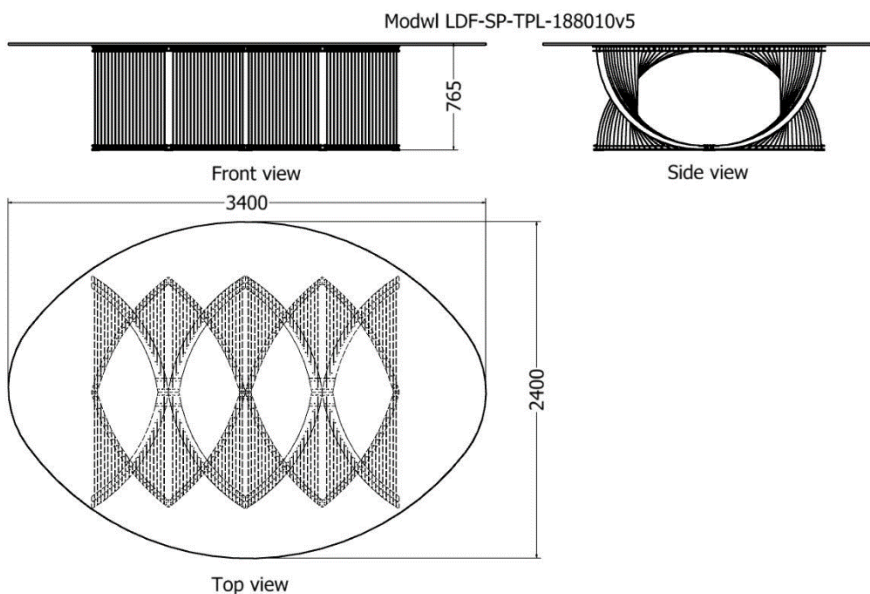

MODEL	HEIGHT (mm)	LENGTH (mm)	WIDTH (mm)	Price (incl)
LDF-SP-TPL-188010v3	765	2660	1500	R

Model LDF-SP-TPL-188010v3

DINING ROOM TABLES

Curvaceous Oval Two Eye Dining Room Table

MODEL	HEIGHT (mm)	LENGTH (mm)	WIDTH (mm)	Price (incl)
LDF-SP-TPL-188010v4	760	3100	2000	R

Model LDF-SP-TPL-188010v4

DINING ROOM TABLES

Curvaceous Oval One Eye Dining Room Table

MODEL	HEIGHT (mm)	LENGTH (mm)	WIDTH (mm)	Price (incl)
LDF-SP-TPL-188010v5	765	3400	2400	R

DINING ROOM TABLES

Clover Series

Clover Dining Room Table

MODEL	HEIGHT (mm)	DIAMETER (mm)	Price (incl)
LDF-SP-TPL-20075	750	2400	R

Model LDF-SP-TPL-20075

Front view

Top view

DINING ROOM TABLES

Clover Dining Room Table

MODEL	HEIGHT (mm)	DIAMETER (mm)	Price (incl)
LDF-SP-TPL-24075	750	2400	R

Model LDF-SP-TPL-24075

DINING ROOM TABLES

Clover Dining Room Table

MODEL	HEIGHT (mm)	DIAMETER (mm)	Price (incl)
LDF-SP-TPL-30075	750	2400	R

Model LDF-SP-TPL-30075

Front view

Side view

Top view