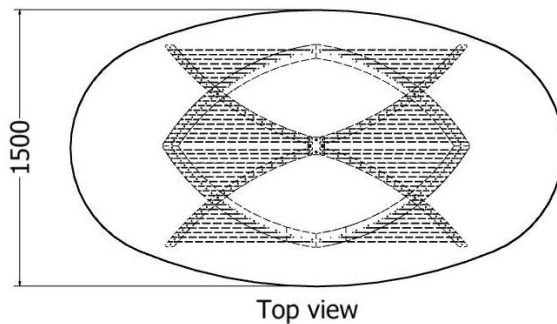

Model LDF-SP-VS-21075-18075-16075

DINING ROOM TABLES

The Curvaceous Series

DINING ROOM TABLES

Curvaceous Oval X Dining Room Table.

MODEL	HEIGHT (mm)	LENGTH (mm)	WIDTH (mm)	Price (incl)
LDF-SP-TPL-188010v1	765	2660	1500	R

Model LDF-SP-TPL-188010v1

Front view

End view

Top view

Curvaceous Oval Dining Room Table.

MODEL	HEIGHT (mm)	LENGTH (mm)	WIDTH (mm)	Price (incl)
LDF-SP-TPL-188010v2	765	2660	1500	R

DINING ROOM TABLES

Curvaceous Oval Eye Dining Room Table

MODEL	HEIGHT (mm)	LENGTH (mm)	WIDTH (mm)	Price (incl)
LDF-SP-TPL-188010v3	765	2660	1500	R

Model LDF-SP-TPL-188010v3

DINING ROOM TABLES

Curvaceous Oval Two Eye Dining Room Table

MODEL	HEIGHT (mm)	LENGTH (mm)	WIDTH (mm)	Price (incl)
LDF-SP-TPL-188010v4	760	3100	2000	R