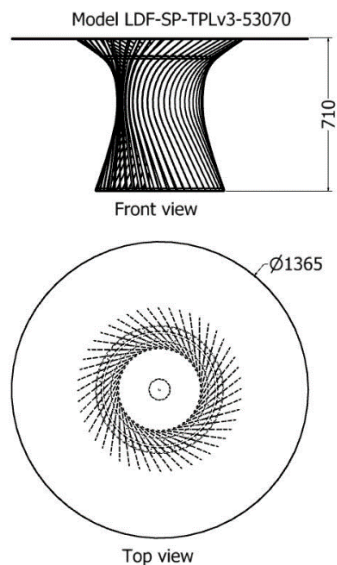

MODEL	HEIGHT (mm)	DIAMETER (mm)	Price (incl)
LDF-SP-TPLv3-53070	710	1365	

- *Price includes 10mm tempered glass tabletop.*