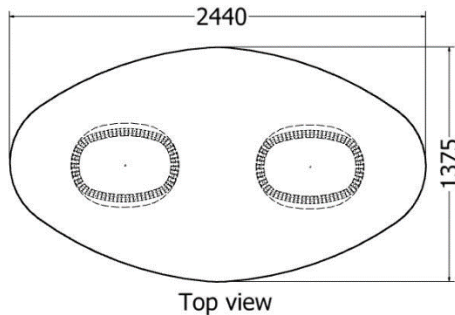

Tear Drop Dining Room Table

MODEL	HEIGHT (mm)	LENGTH (mm)	WIDTH (mm)	Price (incl)
LDF-ST-15040	750	2500	1500	R

DINING ROOM TABLES

Hollo Series

Hollo Oval Dining Room Table

MODEL	HEIGHT (mm)	LENGTH (mm)	WIDTH (mm)	No. of slats	Price (incl)
LDF-SP-TPL-6343v1	750	1790	1560	128	R
LDF-SP-TPL-6343v2	750	1790	1560	70 angled slats	

Model LDF-SP-TPL-6343v2
70 Slat

DINING ROOM TABLES

Hollo Dual Dining Room Table

MODEL	HEIGHT (mm)	LENGTH (mm)	WIDTH (mm)	No. of slats	Price (incl)
LDF-SP-TPL-240120v1	740	2800	1335	128	
LDF-SP-TPL-240120v2	740	2800	1335	70 angled slats	

Model LDF-SP-TPL-240120

DINING ROOM TABLES

Hollo Dual Oval Dining Room Table

MODEL	HEIGHT (mm)	LENGTH (mm)	WIDTH (mm)	No. of slats	Price (incl)
LDF-SP-TPL-6343v3	750	2440	1375	128	R
LDF-SP-TPL-6343v4	750	2440	1375	70	

Model LDF-SP-TPL-6343v3 dual table

DINING ROOM TABLES

Dining Room Barrel Table

MODEL	HEIGHT (mm)	DIAM (mm)	Price (incl)
LDF-SP-TPL-6070	750	1800	R

DINING ROOM TABLES

Dining Room Table Sprocket

MODEL	HEIGHT (mm)	Diam (mm)	Price (incl)
LDF-SP-TR-75150	750	1500	R