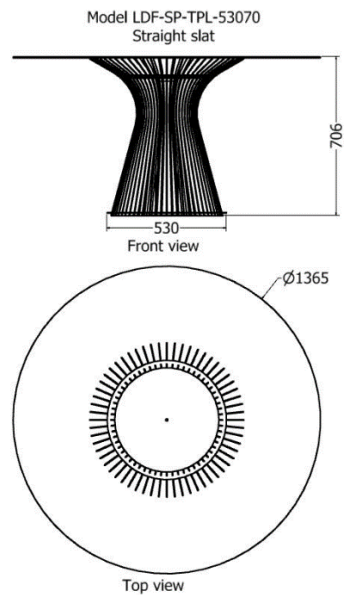

DINING ROOM TABLES

CATALOGUE

DINING ROOM TABLES

Tulip Classic Dining Room Table with straight slats

MODEL	HEIGHT (mm)	DIAMETER (mm)	Price (incl)
LDF-SP-TPL-53070	706	1365	

- *Price includes 10mm tempered glass tabletop.*

DINING ROOM TABLES

Tulip Classic Dining Room Table with curved slats

MODEL	HEIGHT (mm)	DIAMETER (mm)	Price (incl)
LDF-SP-TPLv3-53070	710	1365	

- *Price includes 10mm tempered glass tabletop.*

DINING ROOM TABLES

Model LDF-SP-TPL-188010v1

Front view

End view

Top view

Curvaceous Oval Dining Room Table.

MODEL	HEIGHT (mm)	LENGTH (mm)	WIDTH (mm)	Price (incl)
LDF-SP-TPL-188010v2	765	2660	1500	R

DINING ROOM TABLES

Curvaceous Oval Eye Dining Room Table

MODEL	HEIGHT (mm)	LENGTH (mm)	WIDTH (mm)	Price (incl)
LDF-SP-TPL-188010v3	765	2660	1500	R

Model LDF-SP-TPL-188010v3

DINING ROOM TABLES

Curvaceous Oval Two Eye Dining Room Table

MODEL	HEIGHT (mm)	LENGTH (mm)	WIDTH (mm)	Price (incl)
LDF-SP-TPL-188010v4	760	3100	2000	R