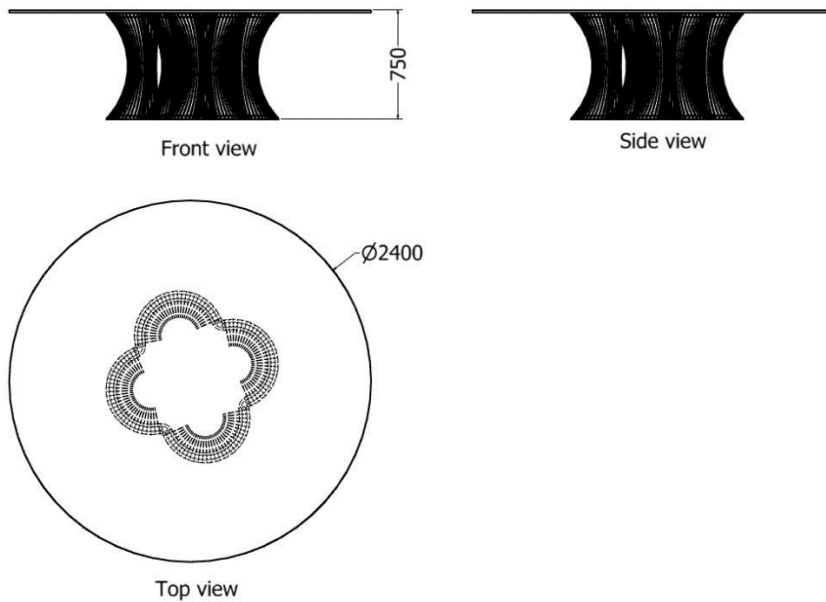

MODEL	HEIGHT (mm)	LENGTH (mm)	WIDTH (mm)	Price (incl)
LDF-SP-TPL-188010v3	765	2660	1500	R

Model LDF-SP-TPL-188010v3

DINING ROOM TABLES

Curvaceous Oval Two Eye Dining Room Table

MODEL	HEIGHT (mm)	LENGTH (mm)	WIDTH (mm)	Price (incl)
LDF-SP-TPL-188010v4	760	3100	2000	R

Model LDF-SP-TPL-188010v4

DINING ROOM TABLES

Curvaceous Oval One Eye Dining Room Table

MODEL	HEIGHT (mm)	LENGTH (mm)	WIDTH (mm)	Price (incl)
LDF-SP-TPL-188010v5	765	3400	2400	R

DINING ROOM TABLES

Clover Series

Clover Dining Room Table

MODEL	HEIGHT (mm)	DIAMETER (mm)	Price (incl)
LDF-SP-TPL-20075	750	2400	R

Model LDF-SP-TPL-20075

Front view

Top view

DINING ROOM TABLES

Clover Dining Room Table

MODEL	HEIGHT (mm)	DIAMETER (mm)	Price (incl)
LDF-SP-TPL-24075	750	2400	R

Model LDF-SP-TPL-24075

DINING ROOM TABLES

Clover Dining Room Table

MODEL	HEIGHT (mm)	DIAMETER (mm)	Price (incl)
LDF-SP-TPL-30075	750	2400	R

Model LDF-SP-TPL-30075

Front view

Side view

Top view