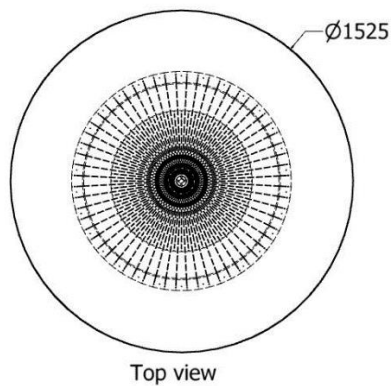

Tulip Skinny Round Dining Room Table

MODEL	HEIGHT (mm)	Diam. (mm)	Price (incl)
LDF-SP-TTL-12075	730	1200	R
LDF-SP-TTL-15075	730	1525	
LDF-SP-TTL-18075	730	1800	

Series LDF-SP-TTL dining room tables

DINING ROOM TABLES

Tulip Skinny Round Dining Room Table curved base.

MODEL	HEIGHT (mm)	DIAM. (mm)	Price (incl)
LDF-SP-TTL-9075v1	730	1525	R
LDF-TR-9040	600	1185	

DINING ROOM TABLES

Tulip Voluptuous Dining Room Table.

MODEL	HEIGHT (mm)	DIAM. (mm)	Price (incl)
LDF-SP-VS-TPL-21075v1	750	1650	R
LDF-SP-VS-TPL-18075v1	750	1850	R
LDF-SP-VS-TPL-16075v1	750	2200	R

Model LDF-SP-VS-21075-18075-16075

DINING ROOM TABLES

The Curvaceous Series

DINING ROOM TABLES

Curvaceous Oval X Dining Room Table.

MODEL	HEIGHT (mm)	LENGTH (mm)	WIDTH (mm)	Price (incl)
LDF-SP-TPL-188010v1	765	2660	1500	R

Model LDF-SP-TPL-188010v1

Front view

End view

Top view

Curvaceous Oval Dining Room Table.

MODEL	HEIGHT (mm)	LENGTH (mm)	WIDTH (mm)	Price (incl)
LDF-SP-TPL-188010v2	765	2660	1500	R

DINING ROOM TABLES

Curvaceous Oval Eye Dining Room Table