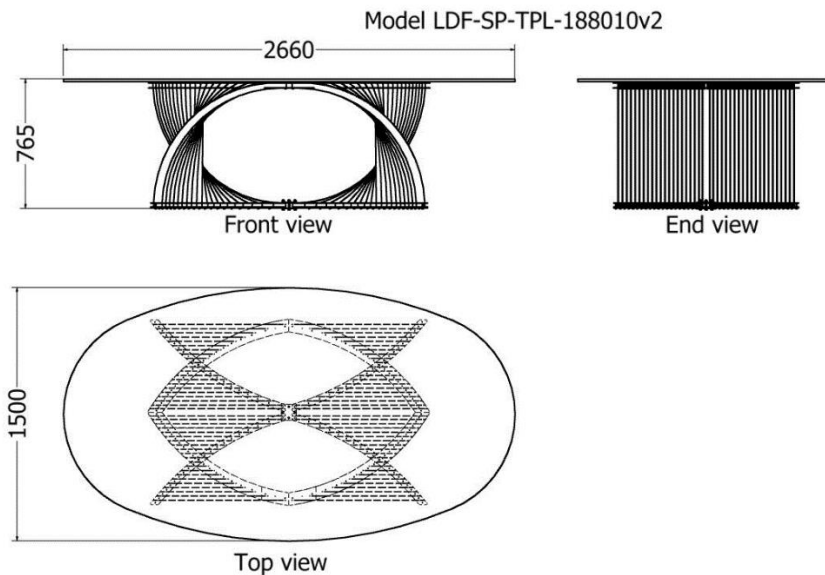

Model LDF-SP-VS-21075-18075-16075

DINING ROOM TABLES

The Curvaceous Series

DINING ROOM TABLES

Curvaceous Oval X Dining Room Table.

MODEL	HEIGHT (mm)	LENGTH (mm)	WIDTH (mm)	Price (incl)
LDF-SP-TPL-188010v1	765	2660	1500	R

Model LDF-SP-TPL-188010v1

Front view

End view

Top view

Curvaceous Oval Dining Room Table.

MODEL	HEIGHT (mm)	LENGTH (mm)	WIDTH (mm)	Price (incl)
LDF-SP-TPL-188010v2	765	2660	1500	R

DINING ROOM TABLES

Curvaceous Oval Eye Dining Room Table

MODEL	HEIGHT (mm)	LENGTH (mm)	WIDTH (mm)	Price (incl)
LDF-SP-TPL-188010v3	765	2660	1500	R

Model LDF-SP-TPL-188010v3

DINING ROOM TABLES

Curvaceous Oval Two Eye Dining Room Table

MODEL	HEIGHT (mm)	LENGTH (mm)	WIDTH (mm)	Price (incl)
LDF-SP-TPL-188010v4	760	3100	2000	R

Model LDF-SP-TPL-188010v4

DINING ROOM TABLES

Curvaceous Oval One Eye Dining Room Table

MODEL	HEIGHT (mm)	LENGTH (mm)	WIDTH (mm)	Price (incl)
LDF-SP-TPL-188010v5	765	3400	2400	R

DINING ROOM TABLES

Clover Series