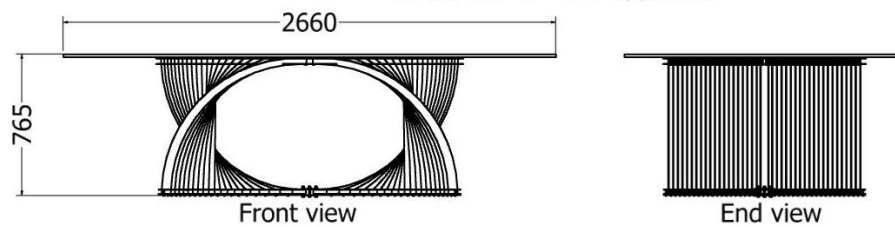

Model LDF-SP-VS-21075-18075-16075

DINING ROOM TABLES

The Curvaceous Series

DINING ROOM TABLES

Curvaceous Oval X Dining Room Table.

MODEL	HEIGHT (mm)	LENGTH (mm)	WIDTH (mm)	Price (incl)
LDF-SP-TPL-188010v1	765	2660	1500	R

Model LDF-SP-TPL-188010v1

Front view

End view

Top view

Curvaceous Oval Dining Room Table.

MODEL	HEIGHT (mm)	LENGTH (mm)	WIDTH (mm)	Price (incl)
LDF-SP-TPL-188010v2	765	2660	1500	R

DINING ROOM TABLES

Curvaceous Oval Eye Dining Room Table

MODEL	HEIGHT (mm)	LENGTH (mm)	WIDTH (mm)	Price (incl)
LDF-SP-TPL-188010v3	765	2660	1500	R

Model LDF-SP-TPL-188010v3

DINING ROOM TABLES

Curvaceous Oval Two Eye Dining Room Table

MODEL	HEIGHT (mm)	LENGTH (mm)	WIDTH (mm)	Price (incl)
LDF-SP-TPL-188010v4	760	3100	2000	R