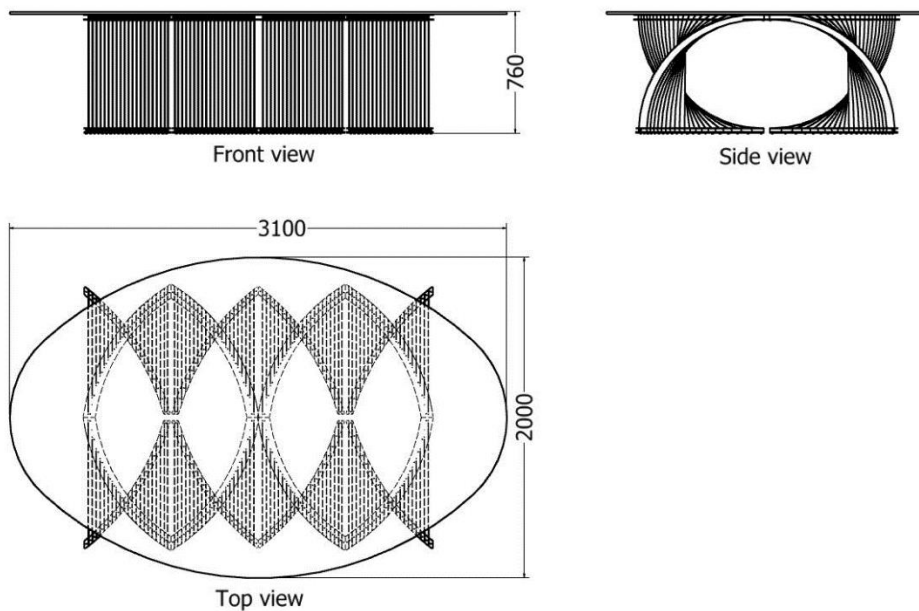

Model LDF-SP-TPL-188010v1

Front view

End view

Top view

Curvaceous Oval Dining Room Table.

MODEL	HEIGHT (mm)	LENGTH (mm)	WIDTH (mm)	Price (incl)
LDF-SP-TPL-188010v2	765	2660	1500	R

DINING ROOM TABLES

Curvaceous Oval Eye Dining Room Table

MODEL	HEIGHT (mm)	LENGTH (mm)	WIDTH (mm)	Price (incl)
LDF-SP-TPL-188010v3	765	2660	1500	R

Model LDF-SP-TPL-188010v3

DINING ROOM TABLES

Curvaceous Oval Two Eye Dining Room Table

MODEL	HEIGHT (mm)	LENGTH (mm)	WIDTH (mm)	Price (incl)
LDF-SP-TPL-188010v4	760	3100	2000	R

Model LDF-SP-TPL-188010v4

DINING ROOM TABLES

Curvaceous Oval One Eye Dining Room Table

MODEL	HEIGHT (mm)	LENGTH (mm)	WIDTH (mm)	Price (incl)
LDF-SP-TPL-188010v5	765	3400	2400	R

DINING ROOM TABLES

Clover Series

Clover Dining Room Table

MODEL	HEIGHT (mm)	DIAMETER (mm)	Price (incl)
LDF-SP-TPL-20075	750	2400	R

Model LDF-SP-TPL-20075

Front view

Top view

DINING ROOM TABLES

Clover Dining Room Table

MODEL	HEIGHT (mm)	DIAMETER (mm)	Price (incl)
LDF-SP-TPL-24075	750	2400	R