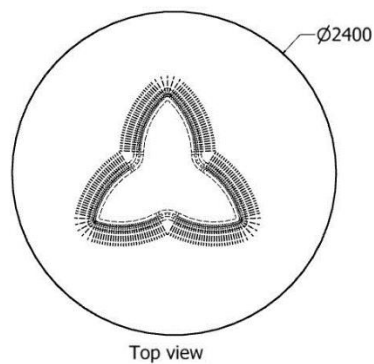

MODEL	HEIGHT (mm)	LENGTH (mm)	WIDTH (mm)	Price (incl)
LDF-SP-TPL-188010v3	765	2660	1500	R

Model LDF-SP-TPL-188010v3

DINING ROOM TABLES

Curvaceous Oval Two Eye Dining Room Table

MODEL	HEIGHT (mm)	LENGTH (mm)	WIDTH (mm)	Price (incl)
LDF-SP-TPL-188010v4	760	3100	2000	R

Clover Dining Room Table

MODEL	HEIGHT (mm)	DIAMETER (mm)	Price (incl)
LDF-SP-TPL-20075	750	2400	R

Model LDF-SP-TPL-20075

Front view

Top view

DINING ROOM TABLES

Clover Dining Room Table

MODEL	HEIGHT (mm)	DIAMETER (mm)	Price (incl)
LDF-SP-TPL-24075	750	2400	R

Model LDF-SP-TPL-24075

DINING ROOM TABLES

Clover Dining Room Table

MODEL	HEIGHT (mm)	DIAMETER (mm)	Price (incl)
LDF-SP-TPL-30075	750	2400	R

Model LDF-SP-TPL-30075

Front view

Side view

Top view

Pointed Clover Dining Room Table

MODEL	HEIGHT (mm)	DIAMETER (mm)	Price (incl)
LDF-SP-TPL-25075	760	2400	R

DINING ROOM TABLES

Pointed Clover Dining Room Table

MODEL	HEIGHT (mm)	DIAMETER (mm)	Price (incl)
LDF-SP-TPL-25075v1	750	2400	R