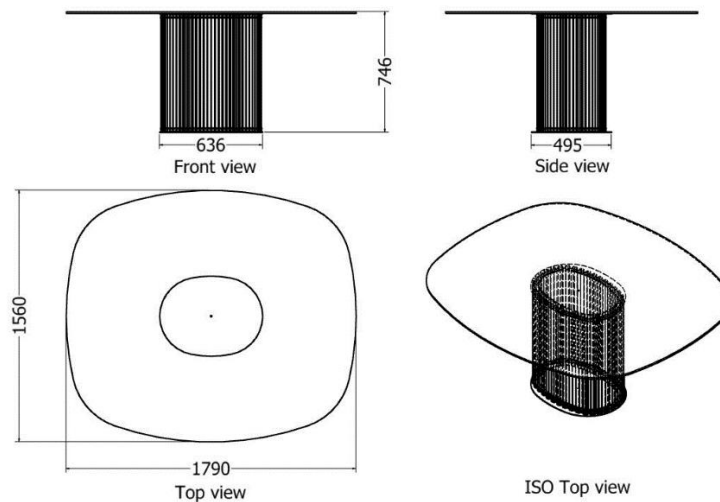

DINING ROOM TABLES

Quad Dining Room Table

MODEL	HEIGHT (mm)	LENGTH (mm)	WIDTH (mm)	Price (incl)
LDF-SP-TPL-12070v1	750	2500	1500	R

Model LDF-SP-TPL-12075v1

Front view

Side view

Top view

DINING ROOM TABLES

Tear Drop Series

Tear Drop Dining Room Table

MODEL	HEIGHT (mm)	LENGTH (mm)	WIDTH (mm)	Price (incl)
LDF-ST-15040v1	750	2500	1500	R

Model LDF-ST-15040v1

Front view

Side view

Top view

DINING ROOM TABLES

Tear Drop Dining Room Table

MODEL	HEIGHT (mm)	LENGTH (mm)	WIDTH (mm)	Price (incl)
LDF-ST-15040	750	2500	1500	R

DINING ROOM TABLES

Hollo Series

Hollo Oval Dining Room Table

MODEL	HEIGHT (mm)	LENGTH (mm)	WIDTH (mm)	No. of slats	Price (incl)
LDF-SP-TPL-6343v1	750	1790	1560	128	R
LDF-SP-TPL-6343v2	750	1790	1560	70 angled slats	

Model LDF-SP-TPL-6343v2
70 Slat

DINING ROOM TABLES

Hollo Dual Dining Room Table

MODEL	HEIGHT (mm)	LENGTH (mm)	WIDTH (mm)	No. of slats	Price (incl)
LDF-SP-TPL-240120v1	740	2800	1335	128	
LDF-SP-TPL-240120v2	740	2800	1335	70 angled slats	