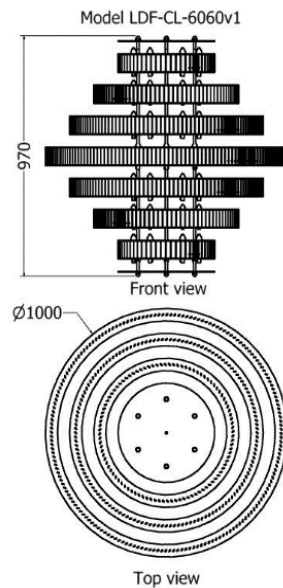

CHANDELIERS

CATALOGUE

CHANDELIERS

Chandelier Cordata

MODEL	HEIGHT (mm)	WIDTH maximum (mm)	Price (incl)
LDF-CL-1	1245	1195	

CHANDELIERS

Chandelier Pinguis

MODEL	HEIGHT (mm)	WIDTH maximum (mm)	Price (incl)
LDF-CLv1-02	1230	910	

Model LDF-CLv1-02

Front view

Top view

CHANDELIERS

Chandelier Densa

MODEL	HEIGHT (mm)	WIDTH maximum (mm)	Price (incl)
LDF-CL-4040v2	1600	745	

Model LDF-C-4040v2

Front view

Top view

Chandelier Crenata

MODEL	HEIGHT (mm)	WIDTH maximum (mm)	Price (incl)
LDF-CL-04v1	356	856	

Chandelier Tridentata

Name	MODEL	HEIGHT (mm)	WIDTH (dia) (mm)
Tridentata	LDF-CL-6060v1	970	1000

CHANDELIERS

Chandelier Ornate Ercifolia

MODEL	HEIGHT (mm)	WIDTH (max) (mm)	Price (incl)
LDF-CL-03	1120	1380	

CHANDELIERS

Chandelier Chenopoda

MODEL	HEIGHT (mm)	WIDTH (max) (mm)	Price (incl)
LDF-CL-05	1000	1100	

Chandelier Capensis