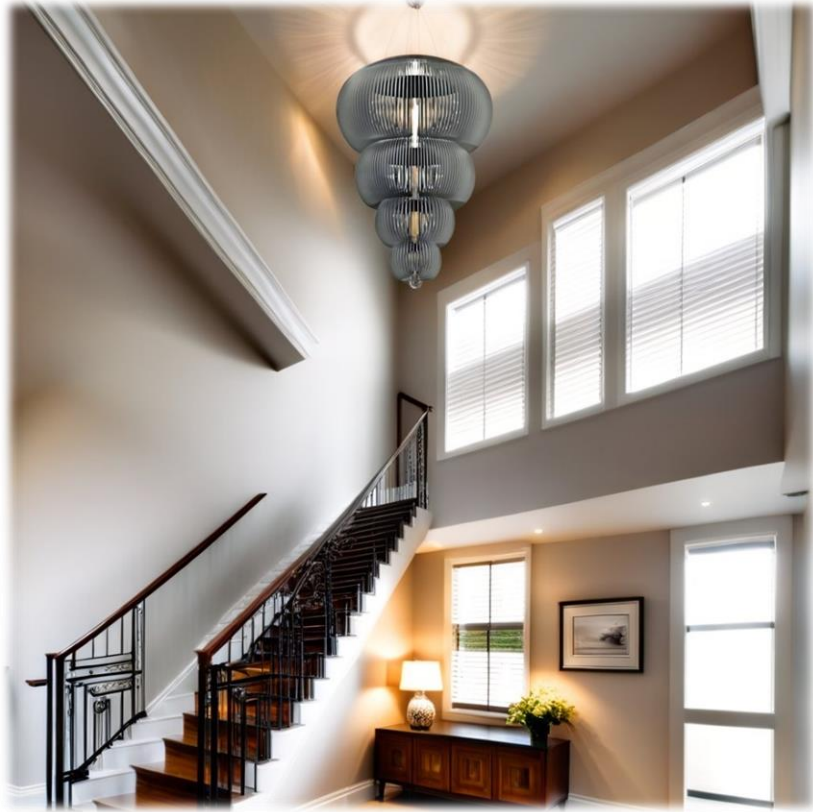

CHANDELIERS

Chandelier Pinguis