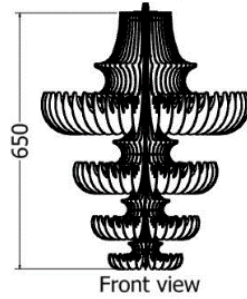

Model LDF-CLv1-02

Front view

Top view

CHANDELIERS

Chandelier Densa

MODEL	HEIGHT (mm)	WIDTH maximum (mm)	Price (incl)
LDF-CL-4040v2	1600	745	

Model LDF-C-4040v2

Front view

Top view

Chandelier Crenata

MODEL	HEIGHT (mm)	WIDTH maximum (mm)	Price (incl)
LDF-CL-04v1	356	856	

Chandelier Tridentata

Name	MODEL	HEIGHT (mm)	WIDTH (dia) (mm)
Tridentata	LDF-CL-6060v1	970	1000

CHANDELIERS

Chandelier Ornate Ercifolia

MODEL	HEIGHT (mm)	WIDTH (max) (mm)	Price (incl)
LDF-CL-03	1120	1380	

CHANDELIERS

Chandelier Chenopoda

MODEL	HEIGHT (mm)	WIDTH (max) (mm)	Price (incl)
LDF-CL-05	1000	1100	

Chandelier Capensis

MODEL	HEIGHT (mm)	WIDTH (max) (mm)	Price (incl)
LDF-CL-5230v1	650	525	

Model LDF-WL-5230v1

GET IN TOUCH:

Tel: 27 (79) 397 9038

Email: donald@afrofurn.com

Website: www.afrofurn.com

Factory: Unit 22 M5 Business Park
Camp Road
Paarden Eiland
Cape Town