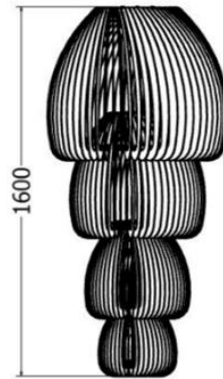

CHANDELIERS

CATALOGUE

CHANDELIERS

Chandelier Cordata

MODEL	HEIGHT (mm)	WIDTH maximum (mm)	Price (incl)
LDF-CL-1	1245	1195	

CHANDELIERS

Chandelier Pinguis

MODEL	HEIGHT (mm)	WIDTH maximum (mm)	Price (incl)
LDF-CLv1-02	1230	910	

Model LDF-CLv1-02

Front view

Top view

CHANDELIERS

Chandelier Densa

MODEL	HEIGHT (mm)	WIDTH maximum (mm)	Price (incl)
LDF-CL-4040v2	1600	745	

Model LDF-C-4040v2

Front view

Top view

Chandelier Crenata

MODEL	HEIGHT (mm)	WIDTH maximum (mm)	Price (incl)
LDF-CL-04v1	356	856	

Chandelier Tridentata

Name	MODEL	HEIGHT (mm)	WIDTH (dia) (mm)
Tridentata	LDF-CL-6060v1	970	1000

CHANDELIERS

Chandelier Ornate Ercifolia

MODEL	HEIGHT (mm)	WIDTH (max) (mm)	Price (incl)
LDF-CL-03	1120	1380	

CHANDELIERS

Chandelier Chenopoda

MODEL	HEIGHT (mm)	WIDTH (max) (mm)	Price (incl)
LDF-CL-05	1000	1100	

Chandelier Capensis