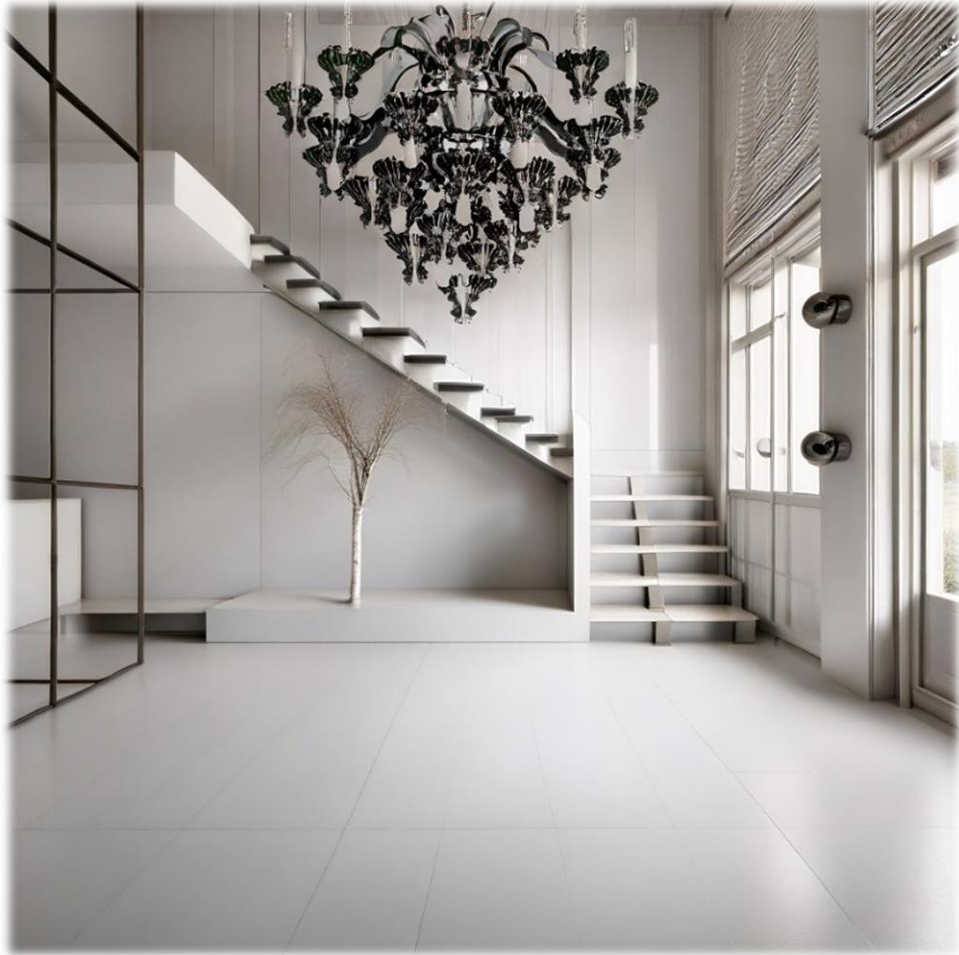

CHANDELIERS

Chandelier Ornate Ercifolia