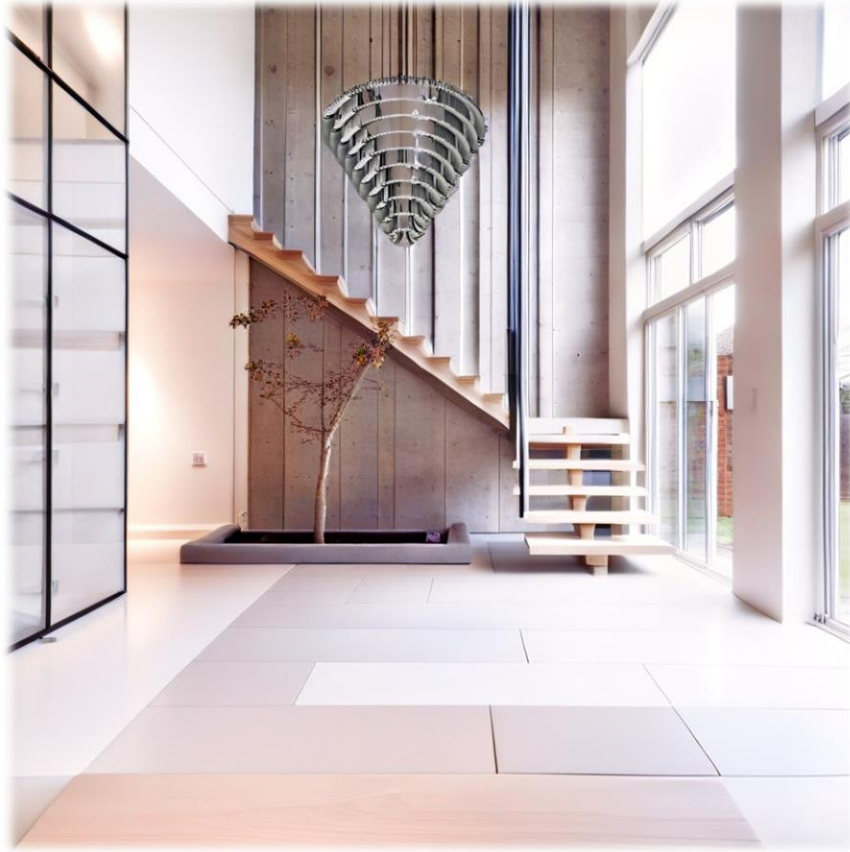

Chandelier Ornate Ercifolia

MODEL	HEIGHT (mm)	WIDTH (max) (mm)	Price (incl)
LDF-CL-03	1120	1380	

CHANDELIERS

Chandelier Chenopoda

MODEL	HEIGHT (mm)	WIDTH (max) (mm)	Price (incl)
LDF-CL-05	1000	1100	

Chandelier Capensis