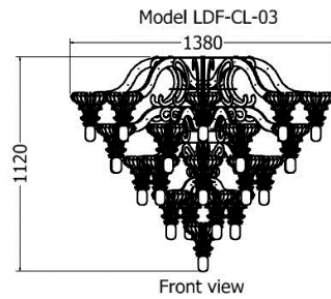

CHANDELIERS

CATALOGUE

CHANDELIERS

Chandelier Cordata

MODEL	HEIGHT (mm)	WIDTH maximum (mm)	Price (incl)
LDF-CL-1	1245	1195	

CHANDELIERS

Chandelier Pinguis

MODEL	HEIGHT (mm)	WIDTH maximum (mm)	Price (incl)
LDF-CLv1-02	1230	910	

Model LDF-CLv1-02

Front view

Top view

CHANDELIERS

Chandelier Densa

MODEL	HEIGHT (mm)	WIDTH maximum (mm)	Price (incl)
LDF-CL-4040v2	1600	745	

Model LDF-C-4040v2

Front view

Top view

Chandelier Crenata

MODEL	HEIGHT (mm)	WIDTH maximum (mm)	Price (incl)
LDF-CL-04v1	356	856	

Chandelier Tridentata

Name	MODEL	HEIGHT (mm)	WIDTH (dia) (mm)
Tridentata	LDF-CL-6060v1	970	1000

CHANDELIERS

Chandelier Ornate Ercifolia

MODEL	HEIGHT (mm)	WIDTH (max) (mm)	Price (incl)
LDF-CL-03	1120	1380	

CHANDELIERS

Chandelier Chenopoda

MODEL	HEIGHT (mm)	WIDTH (max) (mm)	Price (incl)
LDF-CL-05	1000	1100	

Chandelier Capensis