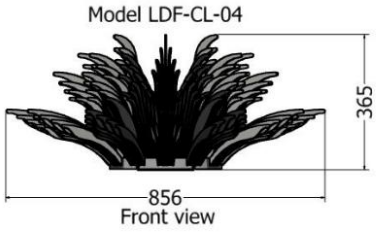

CHANDELIERS

CATALOGUE

CHANDELIERS

Chandelier Cordata

MODEL	HEIGHT (mm)	WIDTH maximum (mm)	Price (incl)
LDF-CL-1	1245	1195	

CHANDELIERS

Chandelier Pinguis

MODEL	HEIGHT (mm)	WIDTH maximum (mm)	Price (incl)
LDF-CLv1-02	1230	910	

Model LDF-CLv1-02

Front view

Top view

CHANDELIERS

Chandelier Densa

MODEL	HEIGHT (mm)	WIDTH maximum (mm)	Price (incl)
LDF-CL-4040v2	1600	745	

Model LDF-C-4040v2

Front view

Top view

Chandelier Crenata

MODEL	HEIGHT (mm)	WIDTH maximum (mm)	Price (incl)
LDF-CL-04v1	356	856	

Chandelier Tridentata

Name	MODEL	HEIGHT (mm)	WIDTH (dia) (mm)
Tridentata	LDF-CL-6060v1	970	1000

CHANDELIERS

Chandelier Ornate Ercifolia

MODEL	HEIGHT (mm)	WIDTH (max) (mm)	Price (incl)
LDF-CL-03	1120	1380	

CHANDELIERS

Chandelier Chenopoda

MODEL	HEIGHT (mm)	WIDTH (max) (mm)	Price (incl)
LDF-CL-05	1000	1100	

Chandelier Capensis