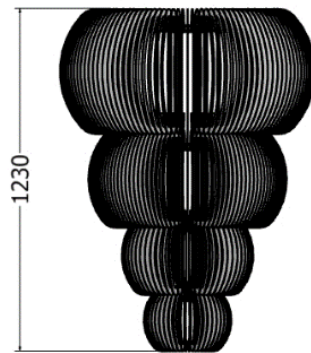

CHANDELIERS

CATALOGUE

CHANDELIERS

Chandelier Cordata

MODEL	HEIGHT (mm)	WIDTH maximum (mm)	Price (incl)
LDF-CL-1	1245	1195	

CHANDELIERS

Chandelier Pinguis

MODEL	HEIGHT (mm)	WIDTH maximum (mm)	Price (incl)
LDF-CLv1-02	1230	910	

Model LDF-CLv1-02

Front view

Top view

CHANDELIERS

Chandelier Densa

MODEL	HEIGHT (mm)	WIDTH maximum (mm)	Price (incl)
LDF-CL-4040v2	1600	745	

Model LDF-C-4040v2

Front view

Top view

Chandelier Crenata

MODEL	HEIGHT (mm)	WIDTH maximum (mm)	Price (incl)
LDF-CL-04v1	356	856	

Chandelier Tridentata

Name	MODEL	HEIGHT (mm)	WIDTH (dia) (mm)
Tridentata	LDF-CL-6060v1	970	1000

CHANDELIERS