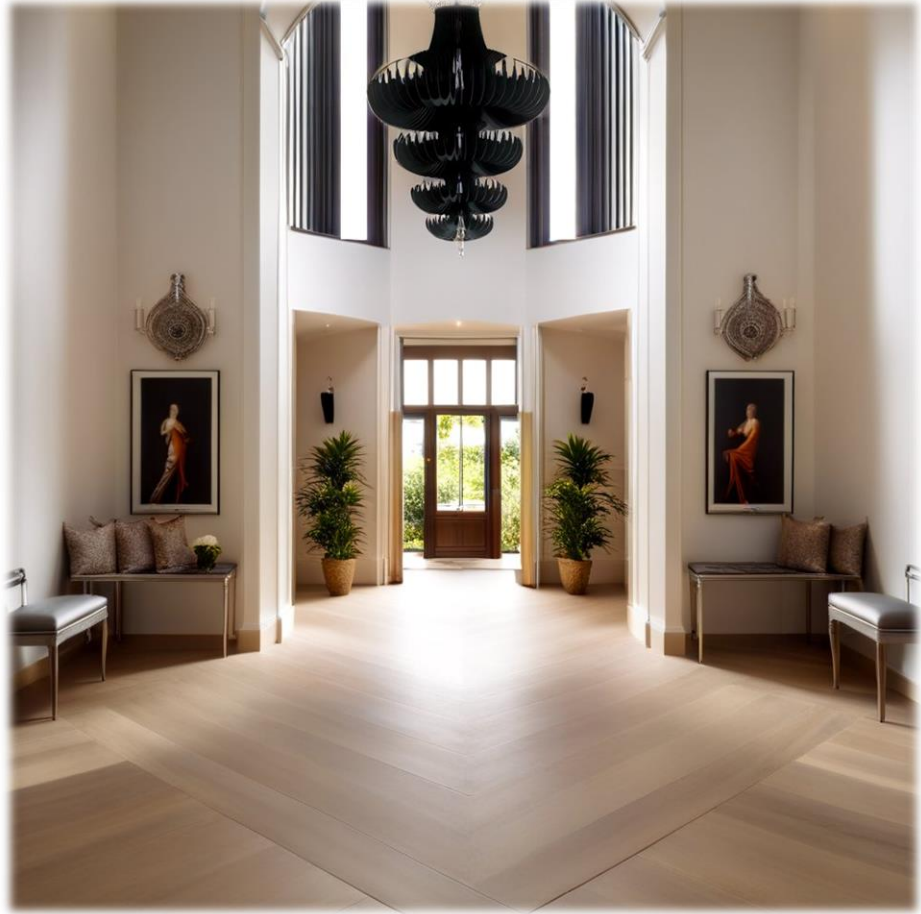

Chandelier Ornate Ercifolia

MODEL	HEIGHT (mm)	WIDTH (max) (mm)	Price (incl)
LDF-CL-03	1120	1380	

CHANDELIERS

Chandelier Chenopoda

MODEL	HEIGHT (mm)	WIDTH (max) (mm)	Price (incl)
LDF-CL-05	1000	1100	

Chandelier Capensis