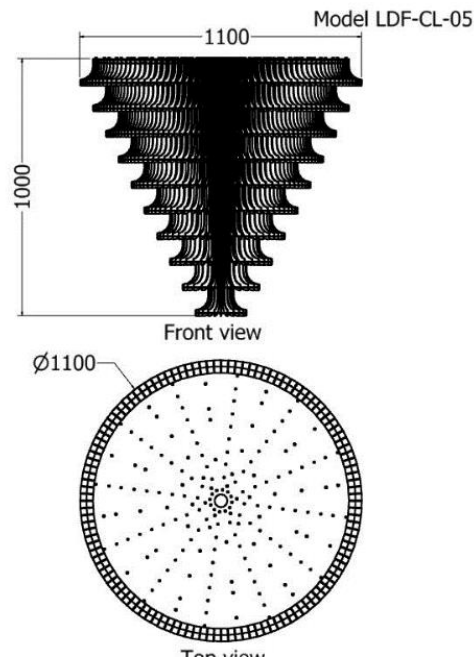

Model LDF-CLv1-02

Front view

Top view

CHANDELIERS

Chandelier Densa

MODEL	HEIGHT (mm)	WIDTH maximum (mm)	Price (incl)
LDF-CL-4040v2	1600	745	

Model LDF-C-4040v2

Front view

Top view

Chandelier Crenata

MODEL	HEIGHT (mm)	WIDTH maximum (mm)	Price (incl)
LDF-CL-04v1	356	856	

Chandelier Tridentata

Name	MODEL	HEIGHT (mm)	WIDTH (dia) (mm)
Tridentata	LDF-CL-6060v1	970	1000

CHANDELIERS

Chandelier Ornate Ercifolia

MODEL	HEIGHT (mm)	WIDTH (max) (mm)	Price (incl)
LDF-CL-03	1120	1380	

CHANDELIERS

Chandelier Chenopoda

MODEL	HEIGHT (mm)	WIDTH (max) (mm)	Price (incl)
LDF-CL-05	1000	1100	

Chandelier Capensis

MODEL	HEIGHT (mm)	WIDTH (max) (mm)	Price (incl)
LDF-CL-5230v1	650	525	

Model LDF-WL-5230v1

GET IN TOUCH:

Tel: 27 (79) 397 9038

Email: donald@afrofurn.com

Website: www.afrofurn.com

Factory: Unit 22 M5 Business Park
Camp Road
Paarden Eiland
Cape Town