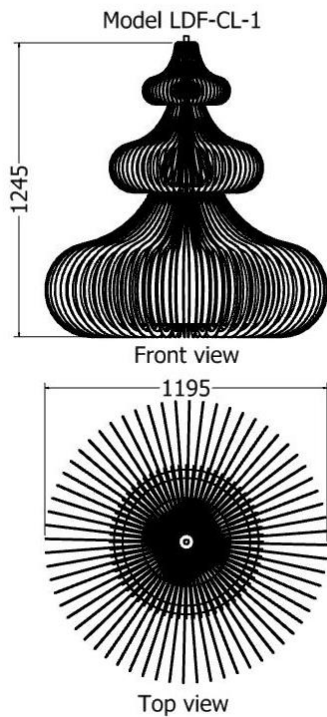

CHANDELIERS

CATALOGUE

CHANDELIERS

Chandelier Cordata

MODEL	HEIGHT (mm)	WIDTH maximum (mm)	Price (incl)
LDF-CL-1	1245	1195	

CHANDELIERS

Chandelier Pinguis

MODEL	HEIGHT (mm)	WIDTH maximum (mm)	Price (incl)
LDF-CLv1-02	1230	910	

Model LDF-CLv1-02

Front view

Top view

CHANDELIERS

Chandelier Densa

MODEL	HEIGHT (mm)	WIDTH maximum (mm)	Price (incl)
LDF-CL-4040v2	1600	745	

Model LDF-C-4040v2

Front view

Top view

Chandelier Crenata

MODEL	HEIGHT (mm)	WIDTH maximum (mm)	Price (incl)
LDF-CL-04v1	356	856	

Chandelier Tridentata

Name	MODEL	HEIGHT (mm)	WIDTH (dia) (mm)
Tridentata	LDF-CL-6060v1	970	1000

CHANDELIERS

Chandelier Ornate Ercifolia

MODEL	HEIGHT (mm)	WIDTH (max) (mm)	Price (incl)
LDF-CL-03	1120	1380	

CHANDELIERS

Chandelier Chenopoda

MODEL	HEIGHT (mm)	WIDTH (max) (mm)	Price (incl)
LDF-CL-05	1000	1100	

Chandelier Capensis