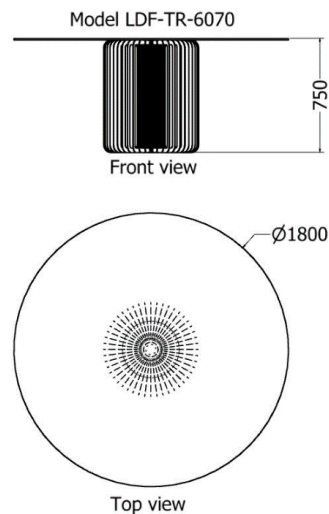

DINING ROOM TABLES

Tear Drop Dining Room Table

MODEL	HEIGHT (mm)	LENGTH (mm)	WIDTH (mm)	Price (incl)
LDF-ST-15040v2	750	2000	1200	R34 580

DINING ROOM TABLES

Tear Drop Dining Room Table

MODEL	HEIGHT (mm)	LENGTH (mm)	WIDTH (mm)	Price (incl)
LDF-ST-15040	750	2500	1500	R53 200

DINING ROOM TABLES

Hollo Series

Hollo Oval Dining Room Table

MODEL	HEIGHT (mm)	LENGTH (mm)	WIDTH (mm)	No. of slats	Price (incl)
LDF-SP-TPL-6343v1	750	1790	1560	128	R30 215

Hollo Dual Dining Room Table

DINING ROOM TABLES

MODEL	HEIGHT (mm)	LENGTH (mm)	WIDTH (mm)	No. of slats	Price (incl)
LDF-SP-TPL-240120v1	740	2800	1335	128	R24 735

DINING ROOM TABLES

Hollo Dual Oval Dining Room Table

MODEL	HEIGHT (mm)	LENGTH (mm)	WIDTH (mm)	No. of slats	Price (incl)
LDF-SP-TPL-6343v3	750	2440	1375	128	R47 443

DINING ROOM TABLES

Dining Room Barrel Table

MODEL	HEIGHT (mm)	DIAM (mm)	Price (incl)
LDF-SP-TPL-6070	750	1800	R30 220

DINING ROOM TABLES

Dining Room Table Sprocket

MODEL	HEIGHT (mm)	Diam (mm)	Price (incl)
LDF-SP-TR-75150	750	1500	R20 630