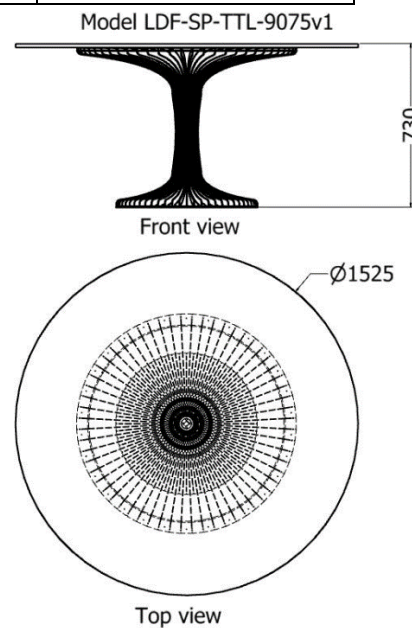

DINING ROOM TABLES

CATALOGUE

DINING ROOM TABLES

Tulip Classic Dining Room Table with straight slats

MODEL	HEIGHT (mm)	DIAMETER (mm)	Price (incl)
LDF-SP-TPL-53070	706	1365	R20 200

- *Price includes 10mm tempered glass tabletop.*

Tulip Skinny Round Dining Room Table

MODEL	HEIGHT (mm)	Diam. (mm)	Price (incl)
LDF-SP-TTL-9075	730	1200	R27 135

DINING ROOM TABLES

Tulip Skinny Round Dining Room Table curved base.

MODEL	HEIGHT (mm)	DIAM. (mm)	Price (incl)
LDF-SP-TTL-9075v1	730	1525	R26 105

DINING ROOM TABLES

Tulip Voluptuous Dining Room Table.

MODEL	HEIGHT (mm)	DIAM. (mm)	Price (incl)
LDF-SP-VS-TPL-16075	750	1650	R23 705

DINING ROOM TABLES

Tulip Voluptuous Dining Room Table.

MODEL	HEIGHT (mm)	DIAM. (mm)	Price (incl)
LDF-SP-VS-TPL-18075	750	1650	R38 285

MODEL	HEIGHT (mm)	LENGTH (mm)	WIDTH (mm)	Price (incl)
LDF-SP-TPL-188010v1	765	2660	1500	R43 495

DINING ROOM TABLES

Curvaceous Oval Dining Room Table.

MODEL	HEIGHT (mm)	LENGTH (mm)	WIDTH (mm)	Price (incl)
LDF-SP-TPL-188010v2	765	2660	1500	R43 220