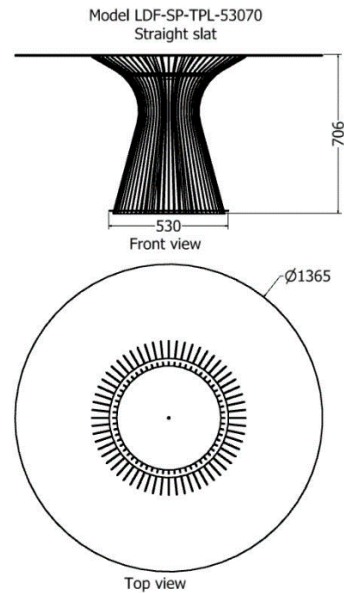

DINING ROOM TABLES

CATALOGUE

DINING ROOM TABLES

Tulip Classic Dining Room Table with straight slats

MODEL	HEIGHT (mm)	DIAMETER (mm)	Price (incl)
LDF-SP-TPL-53070	706	1365	R20 200

- *Price includes 10mm tempered glass tabletop.*

DINING ROOM TABLES

Tulip Classic Dining Room Table with curved slats

MODEL	HEIGHT (mm)	DIAMETER (mm)	Price (incl)
LDF-SP-TPLv3-53070	710	1365	R23 545

- Price includes 10mm tempered glass tabletop.

DINING ROOM TABLES

MODEL	HEIGHT (mm)	LENGTH (mm)	WIDTH (mm)	Price (incl)
LDF-SP-TPL-188010v1	765	2660	1500	R43 495

DINING ROOM TABLES

Curvaceous Oval Dining Room Table.

MODEL	HEIGHT (mm)	LENGTH (mm)	WIDTH (mm)	Price (incl)
LDF-SP-TPL-188010v2	765	2660	1500	R43 220

DINING ROOM TABLES

Pointed Clover Dining Room Table

MODEL	HEIGHT (mm)	DIAMETER (mm)	Price (incl)
LDF-SP-TPL-25075v1	750	2400	R74 170

DINING ROOM TABLES

Quad Series

Quad Dining Room Table

MODEL	HEIGHT (mm)	LENGTH (mm)	WIDTH (mm)	Price (incl)
LDF-SP-TPL-12070	750	2500	1500	R44 560