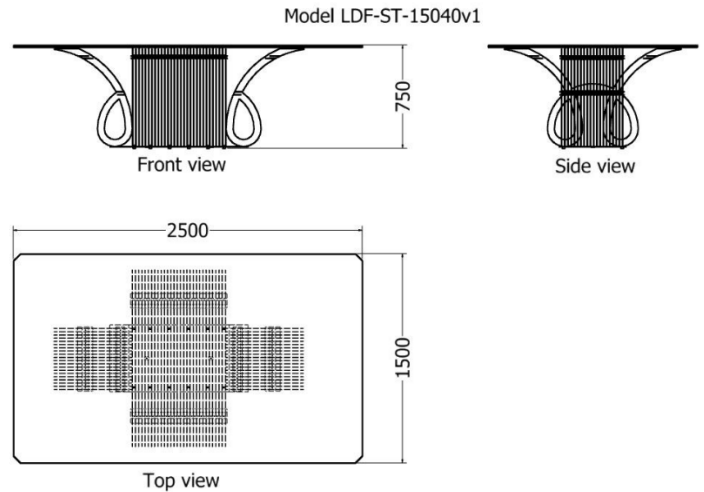

DINING ROOM TABLES

Clover Dining Room Table

MODEL	HEIGHT (mm)	DIAMETER (mm)	Price (incl)
LDF-SP-TPL-30075	750	2400	R53 900

DINING ROOM TABLES

Pointed Clover Dining Room Table

MODEL	HEIGHT (mm)	DIAMETER (mm)	Price (incl)
LDF-SP-TPL-25075	760	2400	R41 995

DINING ROOM TABLES

Pointed Clover Dining Room Table

MODEL	HEIGHT (mm)	DIAMETER (mm)	Price (incl)
LDF-SP-TPL-25075v1	750	2400	R74 170

DINING ROOM TABLES

Quad Series

Quad Dining Room Table

MODEL	HEIGHT (mm)	LENGTH (mm)	WIDTH (mm)	Price (incl)
LDF-SP-TPL-12070	750	2500	1500	R44 560

DINING ROOM TABLES

Quad Dining Room Table

MODEL	HEIGHT (mm)	LENGTH (mm)	WIDTH (mm)	Price (incl)
LDF-SP-TPL-12070v1	750	2500	1500	R45 840

DINING ROOM TABLES

Tear Drop Series

Tear Drop Dining Room Table

MODEL	HEIGHT (mm)	LENGTH (mm)	WIDTH (mm)	Price (incl)
LDF-ST-15040v1	750	2500	1500	R53 200

DINING ROOM TABLES

Tear Drop Dining Room Table

MODEL	HEIGHT (mm)	LENGTH (mm)	WIDTH (mm)	Price (incl)
LDF-ST-15040v2	750	2000	1200	R34 580

DINING ROOM TABLES

Tear Drop Dining Room Table

MODEL	HEIGHT (mm)	LENGTH (mm)	WIDTH (mm)	Price (incl)
LDF-ST-15040	750	2500	1500	R53 200