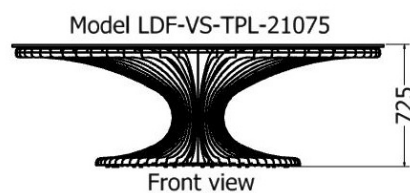

Tulip Skinny Round Dining Room Table

MODEL	HEIGHT (mm)	Diam. (mm)	Price (incl)
LDF-SP-TTL-9075	730	1200	R27 135

DINING ROOM TABLES

Tulip Skinny Round Dining Room Table curved base.

MODEL	HEIGHT (mm)	DIAM. (mm)	Price (incl)
LDF-SP-TTL-9075v1	730	1525	R26 105

DINING ROOM TABLES

Tulip Voluptuous Dining Room Table.

MODEL	HEIGHT (mm)	DIAM. (mm)	Price (incl)
LDF-SP-VS-TPL-16075	750	1650	R23 705

DINING ROOM TABLES

Tulip Voluptuous Dining Room Table.

MODEL	HEIGHT (mm)	DIAM. (mm)	Price (incl)
LDF-SP-VS-TPL-18075	750	1650	R38 285

Tulip Voluptuous Dining Room Table.

MODEL	HEIGHT (mm)	DIAM. (mm)	Price (incl)
LDF-SP-VS-TPL-21075v1	750	1650	R46 545

DINING ROOM TABLES

The Curvaceous Series

DINING ROOM TABLES

Curvaceous Oval X Dining Room Table.

MODEL	HEIGHT (mm)	LENGTH (mm)	WIDTH (mm)	Price (incl)
LDF-SP-TPL-188010v1	765	2660	1500	R43 495

DINING ROOM TABLES

Curvaceous Oval Dining Room Table.

MODEL	HEIGHT (mm)	LENGTH (mm)	WIDTH (mm)	Price (incl)
LDF-SP-TPL-188010v2	765	2660	1500	R43 220