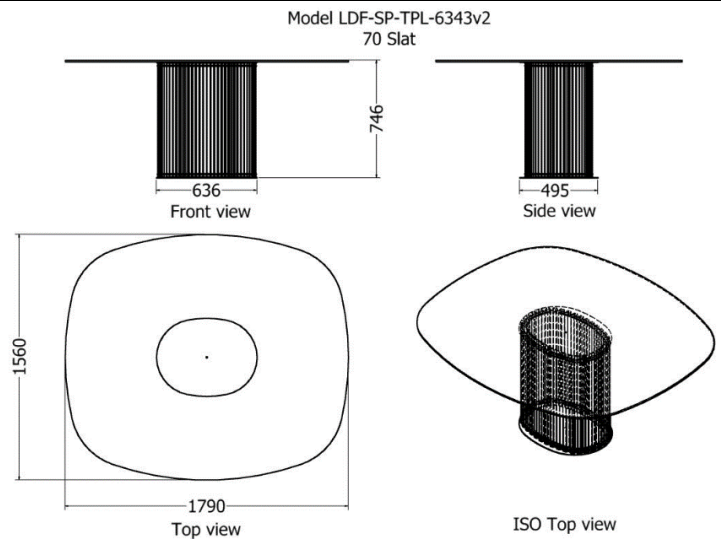

DINING ROOM TABLES

Pointed Clover Dining Room Table

MODEL	HEIGHT (mm)	DIAMETER (mm)	Price (incl)
LDF-SP-TPL-25075v1	750	2400	R74 170

DINING ROOM TABLES

Quad Series

Quad Dining Room Table

MODEL	HEIGHT (mm)	LENGTH (mm)	WIDTH (mm)	Price (incl)
LDF-SP-TPL-12070	750	2500	1500	R44 560

DINING ROOM TABLES

Quad Dining Room Table

MODEL	HEIGHT (mm)	LENGTH (mm)	WIDTH (mm)	Price (incl)
LDF-SP-TPL-12070v1	750	2500	1500	R45 840

DINING ROOM TABLES

Tear Drop Series

Tear Drop Dining Room Table

MODEL	HEIGHT (mm)	LENGTH (mm)	WIDTH (mm)	Price (incl)
LDF-ST-15040v1	750	2500	1500	R53 200

DINING ROOM TABLES

Tear Drop Dining Room Table

MODEL	HEIGHT (mm)	LENGTH (mm)	WIDTH (mm)	Price (incl)
LDF-ST-15040v2	750	2000	1200	R34 580

DINING ROOM TABLES

Tear Drop Dining Room Table

MODEL	HEIGHT (mm)	LENGTH (mm)	WIDTH (mm)	Price (incl)
LDF-ST-15040	750	2500	1500	R53 200

DINING ROOM TABLES

Hollo Series

Hollo Oval Dining Room Table

MODEL	HEIGHT (mm)	LENGTH (mm)	WIDTH (mm)	No. of slats	Price (incl)
LDF-SP-TPL-6343v1	750	1790	1560	128	R30 215

Hollo Dual Dining Room Table

DINING ROOM TABLES