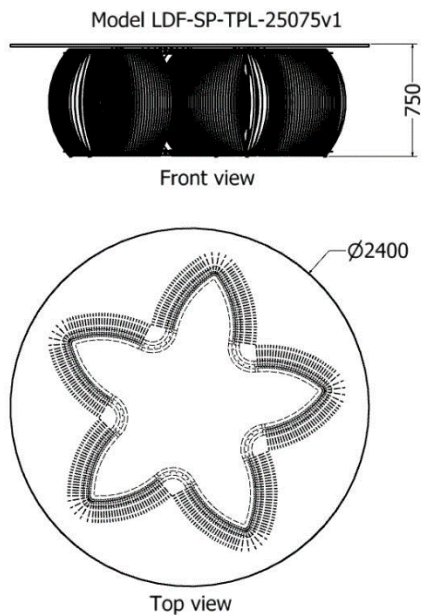

MODEL	HEIGHT (mm)	LENGTH (mm)	WIDTH (mm)	Price (incl)
LDF-SP-TPL-188010v4	760	3100	2000	R65 130

DINING ROOM TABLES

Curvaceous Oval One Eye Dining Room Table

MODEL	HEIGHT (mm)	LENGTH (mm)	WIDTH (mm)	Price (incl)
LDF-SP-TPL-188010v5	765	3400	2400	R66 130

DINING ROOM TABLES

Clover Series

Clover Dining Room Table

MODEL	HEIGHT (mm)	DIAMETER (mm)	Price (incl)
LDF-SP-TPL-20075	750	2400	R25 680

DINING ROOM TABLES

Clover Dining Room Table

MODEL	HEIGHT (mm)	DIAMETER (mm)	Price (incl)
LDF-SP-TPL-24075	750	2400	R32 215

DINING ROOM TABLES

Clover Dining Room Table

MODEL	HEIGHT (mm)	DIAMETER (mm)	Price (incl)
LDF-SP-TPL-30075	750	2400	R53 900

DINING ROOM TABLES

Pointed Clover Dining Room Table

MODEL	HEIGHT (mm)	DIAMETER (mm)	Price (incl)
LDF-SP-TPL-25075	760	2400	R41 995

DINING ROOM TABLES

Pointed Clover Dining Room Table

MODEL	HEIGHT (mm)	DIAMETER (mm)	Price (incl)
LDF-SP-TPL-25075v1	750	2400	R74 170

DINING ROOM TABLES

Quad Series

Quad Dining Room Table

MODEL	HEIGHT (mm)	LENGTH (mm)	WIDTH (mm)	Price (incl)
LDF-SP-TPL-12070	750	2500	1500	R44 560