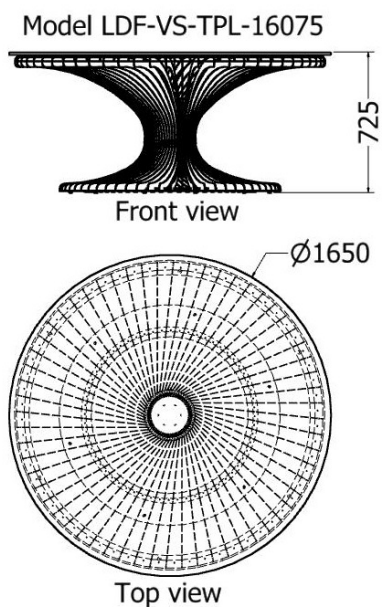

DINING ROOM TABLES

Tulip Classic Dining Room Table with curved slats

MODEL	HEIGHT (mm)	DIAMETER (mm)	Price (incl)
LDF-SP-TPLv3-53070	710	1365	R23 545

- Price includes 10mm tempered glass tabletop.

DINING ROOM TABLES

Tulip Skinny Round Dining Room Table

MODEL	HEIGHT (mm)	Diam. (mm)	Price (incl)
LDF-SP-TTL-9075	730	1200	R27 135

DINING ROOM TABLES

Tulip Skinny Round Dining Room Table curved base.

MODEL	HEIGHT (mm)	DIAM. (mm)	Price (incl)
LDF-SP-TTL-9075v1	730	1525	R26 105

DINING ROOM TABLES

Tulip Voluptuous Dining Room Table.

MODEL	HEIGHT (mm)	DIAM. (mm)	Price (incl)
LDF-SP-VS-TPL-16075	750	1650	R23 705

DINING ROOM TABLES

Tulip Voluptuous Dining Room Table.

MODEL	HEIGHT (mm)	DIAM. (mm)	Price (incl)
LDF-SP-VS-TPL-18075	750	1650	R38 285

MODEL	HEIGHT (mm)	LENGTH (mm)	WIDTH (mm)	Price (incl)
LDF-SP-TPL-188010v1	765	2660	1500	R43 495

DINING ROOM TABLES

Curvaceous Oval Dining Room Table.

MODEL	HEIGHT (mm)	LENGTH (mm)	WIDTH (mm)	Price (incl)
LDF-SP-TPL-188010v2	765	2660	1500	R43 220