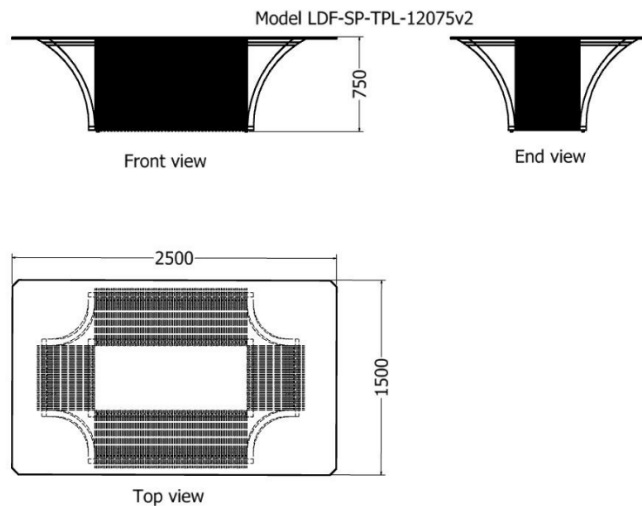

DINING ROOM TABLES

Clover Series

Clover Dining Room Table

MODEL	HEIGHT (mm)	DIAMETER (mm)	Price (incl)
LDF-SP-TPL-20075	750	2400	R25 680

DINING ROOM TABLES

Clover Dining Room Table

MODEL	HEIGHT (mm)	DIAMETER (mm)	Price (incl)
LDF-SP-TPL-24075	750	2400	R32 215

DINING ROOM TABLES

Clover Dining Room Table

MODEL	HEIGHT (mm)	DIAMETER (mm)	Price (incl)
LDF-SP-TPL-30075	750	2400	R53 900

DINING ROOM TABLES

Pointed Clover Dining Room Table

MODEL	HEIGHT (mm)	DIAMETER (mm)	Price (incl)
LDF-SP-TPL-25075	760	2400	R41 995

DINING ROOM TABLES

Pointed Clover Dining Room Table

MODEL	HEIGHT (mm)	DIAMETER (mm)	Price (incl)
LDF-SP-TPL-25075v1	750	2400	R74 170

DINING ROOM TABLES

Quad Series

Quad Dining Room Table

MODEL	HEIGHT (mm)	LENGTH (mm)	WIDTH (mm)	Price (incl)
LDF-SP-TPL-12070	750	2500	1500	R44 560

DINING ROOM TABLES

Quad Dining Room Table

MODEL	HEIGHT (mm)	LENGTH (mm)	WIDTH (mm)	Price (incl)
LDF-SP-TPL-12070v1	750	2500	1500	R45 840

DINING ROOM TABLES

Tear Drop Series

Tear Drop Dining Room Table

MODEL	HEIGHT (mm)	LENGTH (mm)	WIDTH (mm)	Price (incl)
LDF-ST-15040v1	750	2500	1500	R53 200