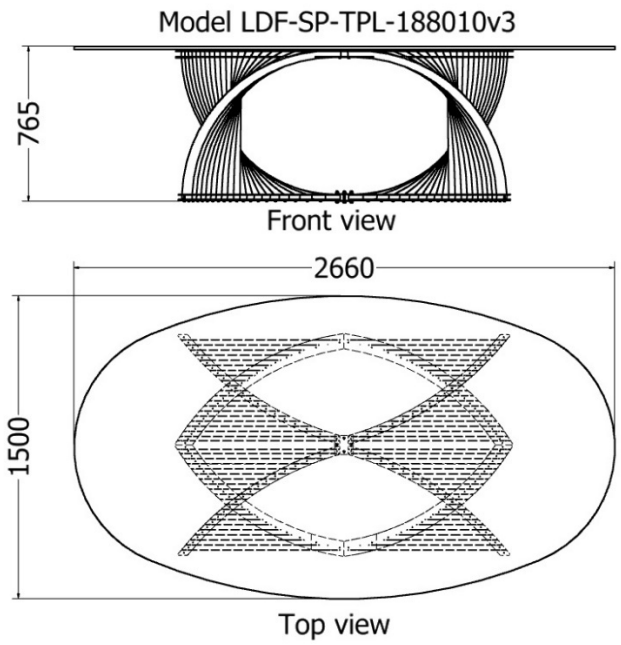

MODEL	HEIGHT (mm)	LENGTH (mm)	WIDTH (mm)	Price (incl)
LDF-SP-TPL-188010v1	765	2660	1500	R43 495

DINING ROOM TABLES

Curvaceous Oval Dining Room Table.

MODEL	HEIGHT (mm)	LENGTH (mm)	WIDTH (mm)	Price (incl)
LDF-SP-TPL-188010v2	765	2660	1500	R43 220

Model LDF-SP-TPL-188010v2

DINING ROOM TABLES

Curvaceous Oval Eye Dining Room Table

MODEL	HEIGHT (mm)	LENGTH (mm)	WIDTH (mm)	Price (incl)
LDF-SP-TPL-188010v3	765	2660	1500	R38 140

DINING ROOM TABLES

Curvaceous Oval Two Eye Dining Room Table

MODEL	HEIGHT (mm)	LENGTH (mm)	WIDTH (mm)	Price (incl)
LDF-SP-TPL-188010v4	760	3100	2000	R65 130

DINING ROOM TABLES

Curvaceous Oval One Eye Dining Room Table

MODEL	HEIGHT (mm)	LENGTH (mm)	WIDTH (mm)	Price (incl)
LDF-SP-TPL-188010v5	765	3400	2400	R66 130

DINING ROOM TABLES

Clover Series

Clover Dining Room Table

MODEL	HEIGHT (mm)	DIAMETER (mm)	Price (incl)
LDF-SP-TPL-20075	750	2400	R25 680

DINING ROOM TABLES

Clover Dining Room Table

MODEL	HEIGHT (mm)	DIAMETER (mm)	Price (incl)
LDF-SP-TPL-24075	750	2400	R32 215