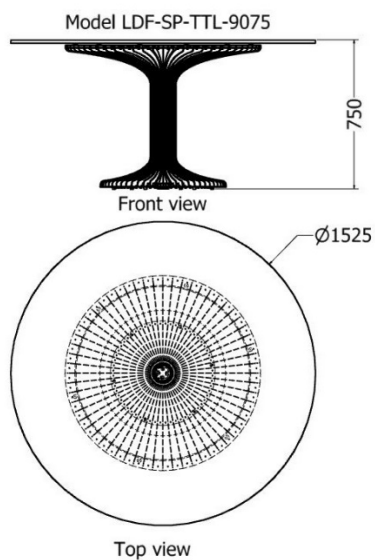

DINING ROOM TABLES

MODEL	HEIGHT (mm)	Diam. (mm)	Price (incl)
LDF-SP-TTL-9075	730	1200	R27 135