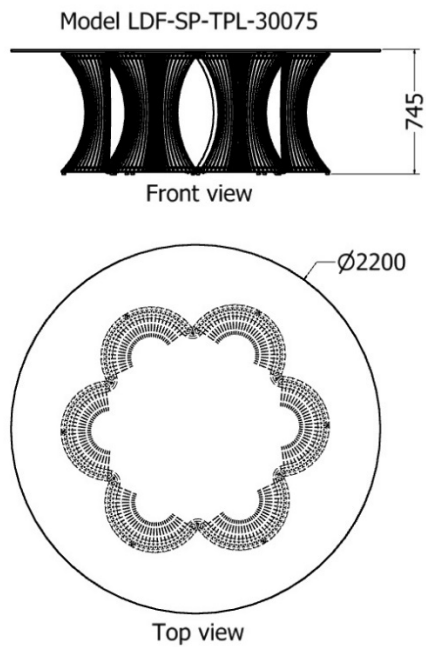

MODEL	HEIGHT (mm)	LENGTH (mm)	WIDTH (mm)	Price (incl)
LDF-SP-TPL-188010v4	760	3100	2000	R65 130

DINING ROOM TABLES

Curvaceous Oval One Eye Dining Room Table

MODEL	HEIGHT (mm)	LENGTH (mm)	WIDTH (mm)	Price (incl)
LDF-SP-TPL-188010v5	765	3400	2400	R66 130

DINING ROOM TABLES

Clover Series

Clover Dining Room Table

MODEL	HEIGHT (mm)	DIAMETER (mm)	Price (incl)
LDF-SP-TPL-20075	750	2400	R25 680

DINING ROOM TABLES

Clover Dining Room Table

MODEL	HEIGHT (mm)	DIAMETER (mm)	Price (incl)
LDF-SP-TPL-24075	750	2400	R32 215

DINING ROOM TABLES

Clover Dining Room Table

MODEL	HEIGHT (mm)	DIAMETER (mm)	Price (incl)
LDF-SP-TPL-30075	750	2400	R53 900

DINING ROOM TABLES

Pointed Clover Dining Room Table

MODEL	HEIGHT (mm)	DIAMETER (mm)	Price (incl)
LDF-SP-TPL-25075	760	2400	R41 995

DINING ROOM TABLES

Pointed Clover Dining Room Table

MODEL	HEIGHT (mm)	DIAMETER (mm)	Price (incl)
LDF-SP-TPL-25075v1	750	2400	R74 170

DINING ROOM TABLES

Quad Series

Quad Dining Room Table

MODEL	HEIGHT (mm)	LENGTH (mm)	WIDTH (mm)	Price (incl)
LDF-SP-TPL-12070	750	2500	1500	R44 560