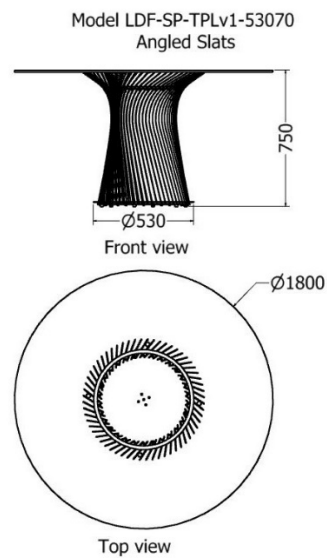

DINING ROOM TABLES

CATALOGUE

DINING ROOM TABLES

Tulip Classic Dining Room Table with straight slats

MODEL	HEIGHT (mm)	DIAMETER (mm)	Price (incl)
LDF-SP-TPL-53070	706	1365	R20 200

- *Price includes 10mm tempered glass tabletop.*

DINING ROOM TABLES

Tulip Classic Dining Room Table with curved slats

MODEL	HEIGHT (mm)	DIAMETER (mm)	Price (incl)
LDF-SP-TPLv3-53070	710	1365	R23 545

- Price includes 10mm tempered glass tabletop.

DINING ROOM TABLES

MODEL	HEIGHT (mm)	LENGTH (mm)	WIDTH (mm)	Price (incl)
LDF-SP-TPL-188010v1	765	2660	1500	R43 495

DINING ROOM TABLES

Curvaceous Oval Dining Room Table.

MODEL	HEIGHT (mm)	LENGTH (mm)	WIDTH (mm)	Price (incl)
LDF-SP-TPL-188010v2	765	2660	1500	R43 220

DINING ROOM TABLES

Pointed Clover Dining Room Table

MODEL	HEIGHT (mm)	DIAMETER (mm)	Price (incl)
LDF-SP-TPL-25075v1	750	2400	R74 170

DINING ROOM TABLES

Quad Series

Quad Dining Room Table

MODEL	HEIGHT (mm)	LENGTH (mm)	WIDTH (mm)	Price (incl)
LDF-SP-TPL-12070	750	2500	1500	R44 560