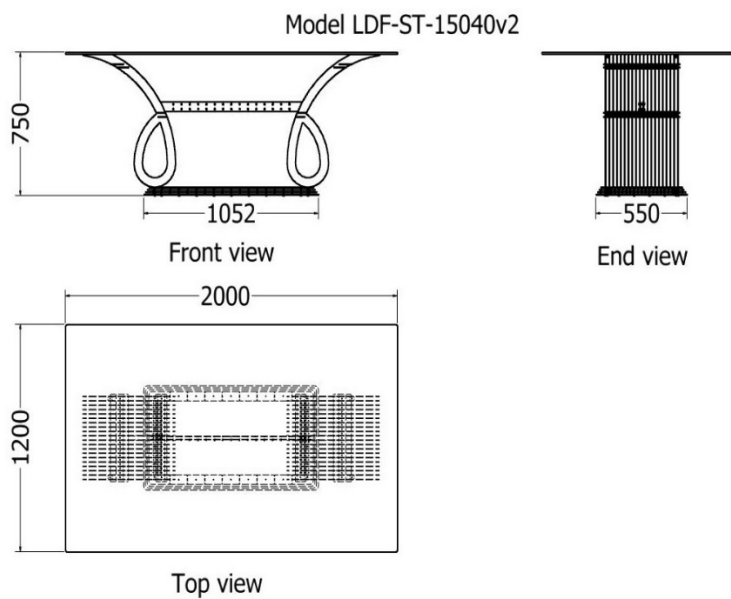

DINING ROOM TABLES

Clover Dining Room Table

MODEL	HEIGHT (mm)	DIAMETER (mm)	Price (incl)
LDF-SP-TPL-30075	750	2400	R53 900

DINING ROOM TABLES

Pointed Clover Dining Room Table

MODEL	HEIGHT (mm)	DIAMETER (mm)	Price (incl)
LDF-SP-TPL-25075	760	2400	R41 995

DINING ROOM TABLES

Pointed Clover Dining Room Table

MODEL	HEIGHT (mm)	DIAMETER (mm)	Price (incl)
LDF-SP-TPL-25075v1	750	2400	R74 170

DINING ROOM TABLES

Quad Series

Quad Dining Room Table

MODEL	HEIGHT (mm)	LENGTH (mm)	WIDTH (mm)	Price (incl)
LDF-SP-TPL-12070	750	2500	1500	R44 560

DINING ROOM TABLES

Quad Dining Room Table

MODEL	HEIGHT (mm)	LENGTH (mm)	WIDTH (mm)	Price (incl)
LDF-SP-TPL-12070v1	750	2500	1500	R45 840

DINING ROOM TABLES

Tear Drop Series

Tear Drop Dining Room Table

MODEL	HEIGHT (mm)	LENGTH (mm)	WIDTH (mm)	Price (incl)
LDF-ST-15040v1	750	2500	1500	R53 200

DINING ROOM TABLES

Tear Drop Dining Room Table

MODEL	HEIGHT (mm)	LENGTH (mm)	WIDTH (mm)	Price (incl)
LDF-ST-15040v2	750	2000	1200	R34 580

DINING ROOM TABLES

Tear Drop Dining Room Table

MODEL	HEIGHT (mm)	LENGTH (mm)	WIDTH (mm)	Price (incl)
LDF-ST-15040	750	2500	1500	R53 200