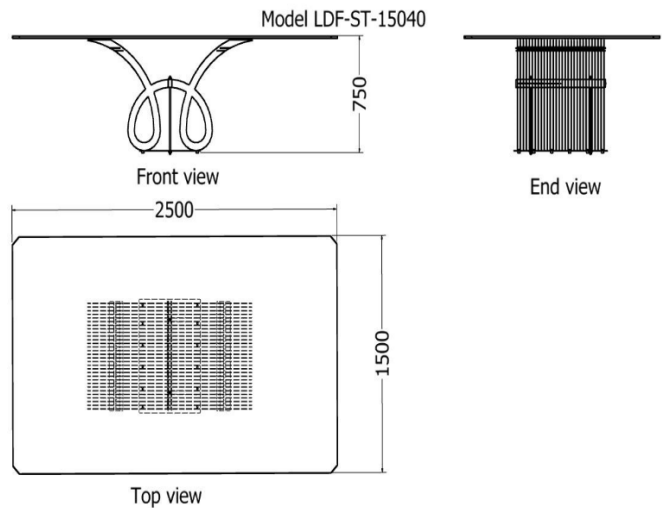

DINING ROOM TABLES

Pointed Clover Dining Room Table

MODEL	HEIGHT (mm)	DIAMETER (mm)	Price (incl)
LDF-SP-TPL-25075v1	750	2400	R74 170

DINING ROOM TABLES

Quad Series

Quad Dining Room Table

MODEL	HEIGHT (mm)	LENGTH (mm)	WIDTH (mm)	Price (incl)
LDF-SP-TPL-12070	750	2500	1500	R44 560

DINING ROOM TABLES

Quad Dining Room Table

MODEL	HEIGHT (mm)	LENGTH (mm)	WIDTH (mm)	Price (incl)
LDF-SP-TPL-12070v1	750	2500	1500	R45 840

DINING ROOM TABLES

Tear Drop Series

Tear Drop Dining Room Table

MODEL	HEIGHT (mm)	LENGTH (mm)	WIDTH (mm)	Price (incl)
LDF-ST-15040v1	750	2500	1500	R53 200

DINING ROOM TABLES

Tear Drop Dining Room Table

MODEL	HEIGHT (mm)	LENGTH (mm)	WIDTH (mm)	Price (incl)
LDF-ST-15040v2	750	2000	1200	R34 580

DINING ROOM TABLES

Tear Drop Dining Room Table

MODEL	HEIGHT (mm)	LENGTH (mm)	WIDTH (mm)	Price (incl)
LDF-ST-15040	750	2500	1500	R53 200

DINING ROOM TABLES

Hollo Series

Hollo Oval Dining Room Table

MODEL	HEIGHT (mm)	LENGTH (mm)	WIDTH (mm)	No. of slats	Price (incl)
LDF-SP-TPL-6343v1	750	1790	1560	128	R30 215

Hollo Dual Dining Room Table

DINING ROOM TABLES