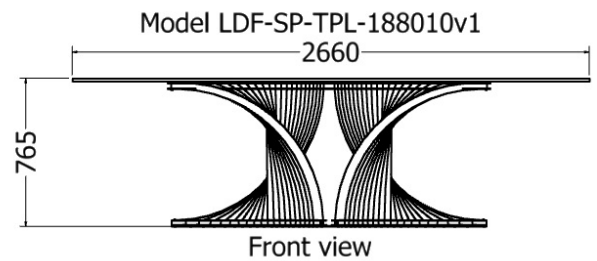

DINING ROOM TABLES

Tulip Voluptuous Dining Room Table.

MODEL	HEIGHT (mm)	DIAM. (mm)	Price (incl)
LDF-SP-VS-TPL-16075	750	1650	R23 705

DINING ROOM TABLES

Tulip Voluptuous Dining Room Table.

MODEL	HEIGHT (mm)	DIAM. (mm)	Price (incl)
LDF-SP-VS-TPL-18075	750	1650	R38 285

Tulip Voluptuous Dining Room Table.

MODEL	HEIGHT (mm)	DIAM. (mm)	Price (incl)
LDF-SP-VS-TPL-21075v1	750	1650	R46 545

DINING ROOM TABLES

The Curvaceous Series

DINING ROOM TABLES

Curvaceous Oval X Dining Room Table.

MODEL	HEIGHT (mm)	LENGTH (mm)	WIDTH (mm)	Price (incl)
LDF-SP-TPL-188010v1	765	2660	1500	R43 495

DINING ROOM TABLES

Curvaceous Oval Dining Room Table.

MODEL	HEIGHT (mm)	LENGTH (mm)	WIDTH (mm)	Price (incl)
LDF-SP-TPL-188010v2	765	2660	1500	R43 220