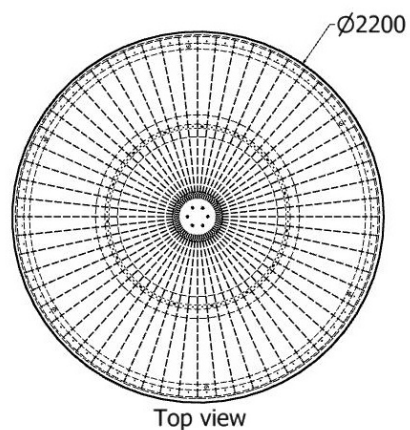

Tulip Skinny Round Dining Room Table

MODEL	HEIGHT (mm)	Diam. (mm)	Price (incl)
LDF-SP-TTL-9075	730	1200	R27 135

DINING ROOM TABLES

Tulip Skinny Round Dining Room Table curved base.

MODEL	HEIGHT (mm)	DIAM. (mm)	Price (incl)
LDF-SP-TTL-9075v1	730	1525	R26 105

DINING ROOM TABLES

Tulip Voluptuous Dining Room Table.

MODEL	HEIGHT (mm)	DIAM. (mm)	Price (incl)
LDF-SP-VS-TPL-16075	750	1650	R23 705

DINING ROOM TABLES

Tulip Voluptuous Dining Room Table.

MODEL	HEIGHT (mm)	DIAM. (mm)	Price (incl)
LDF-SP-VS-TPL-18075	750	1650	R38 285

Tulip Voluptuous Dining Room Table.

MODEL	HEIGHT (mm)	DIAM. (mm)	Price (incl)
LDF-SP-VS-TPL-21075v1	750	1650	R46 545

DINING ROOM TABLES

The Curvaceous Series

DINING ROOM TABLES

Curvaceous Oval X Dining Room Table.

MODEL	HEIGHT (mm)	LENGTH (mm)	WIDTH (mm)	Price (incl)
LDF-SP-TPL-188010v1	765	2660	1500	R43 495

DINING ROOM TABLES

Curvaceous Oval Dining Room Table.

MODEL	HEIGHT (mm)	LENGTH (mm)	WIDTH (mm)	Price (incl)
LDF-SP-TPL-188010v2	765	2660	1500	R43 220