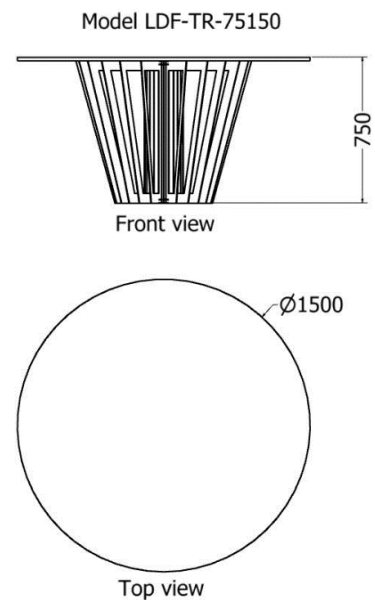

DINING ROOM TABLES

Pointed Clover Dining Room Table

MODEL	HEIGHT (mm)	DIAMETER (mm)	Price (incl)
LDF-SP-TPL-25075v1	750	2400	R74 170

DINING ROOM TABLES

Quad Series

Quad Dining Room Table

MODEL	HEIGHT (mm)	LENGTH (mm)	WIDTH (mm)	Price (incl)
LDF-SP-TPL-12070	750	2500	1500	R44 560

DINING ROOM TABLES

Hollo Series

Hollo Oval Dining Room Table

MODEL	HEIGHT (mm)	LENGTH (mm)	WIDTH (mm)	No. of slats	Price (incl)
LDF-SP-TPL-6343v1	750	1790	1560	128	R30 215

Hollo Dual Dining Room Table

DINING ROOM TABLES

MODEL	HEIGHT (mm)	LENGTH (mm)	WIDTH (mm)	No. of slats	Price (incl)
LDF-SP-TPL-240120v1	740	2800	1335	128	R24 735

DINING ROOM TABLES

Hollo Dual Oval Dining Room Table

MODEL	HEIGHT (mm)	LENGTH (mm)	WIDTH (mm)	No. of slats	Price (incl)
LDF-SP-TPL-6343v3	750	2440	1375	128	R47 443

DINING ROOM TABLES

Dining Room Barrel Table

MODEL	HEIGHT (mm)	DIAM (mm)	Price (incl)
LDF-SP-TPL-6070	750	1800	R30 220

DINING ROOM TABLES

Dining Room Table Sprocket

MODEL	HEIGHT (mm)	Diam (mm)	Price (incl)
LDF-SP-TR-75150	750	1500	R20 630