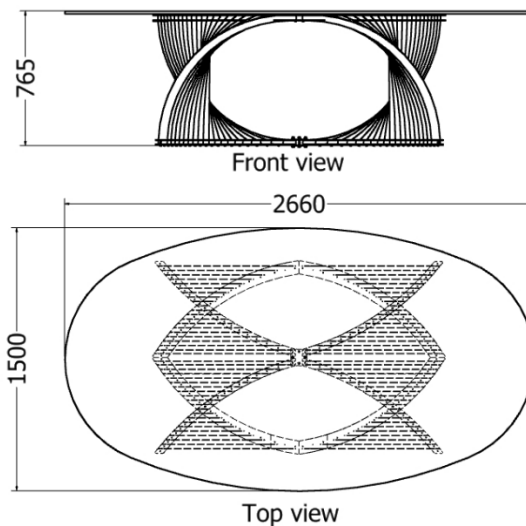

Tulip Voluptuous Dining Room Table.

MODEL	HEIGHT (mm)	DIAM. (mm)	Price (incl)
LDF-SP-VS-TPL-21075v1	750	1650	R46 545

DINING ROOM TABLES

The Curvaceous Series

DINING ROOM TABLES

Curvaceous Oval X Dining Room Table.

MODEL	HEIGHT (mm)	LENGTH (mm)	WIDTH (mm)	Price (incl)
LDF-SP-TPL-188010v1	765	2660	1500	R43 495

DINING ROOM TABLES

Curvaceous Oval Dining Room Table.

MODEL	HEIGHT (mm)	LENGTH (mm)	WIDTH (mm)	Price (incl)
LDF-SP-TPL-188010v2	765	2660	1500	R43 220

Model LDF-SP-TPL-188010v2

DINING ROOM TABLES

Curvaceous Oval Eye Dining Room Table

MODEL	HEIGHT (mm)	LENGTH (mm)	WIDTH (mm)	Price (incl)
LDF-SP-TPL-188010v3	765	2660	1500	R38 140

DINING ROOM TABLES

Curvaceous Oval Two Eye Dining Room Table

MODEL	HEIGHT (mm)	LENGTH (mm)	WIDTH (mm)	Price (incl)
LDF-SP-TPL-188010v4	760	3100	2000	R65 130

DINING ROOM TABLES

Curvaceous Oval One Eye Dining Room Table

MODEL	HEIGHT (mm)	LENGTH (mm)	WIDTH (mm)	Price (incl)
LDF-SP-TPL-188010v5	765	3400	2400	R66 130