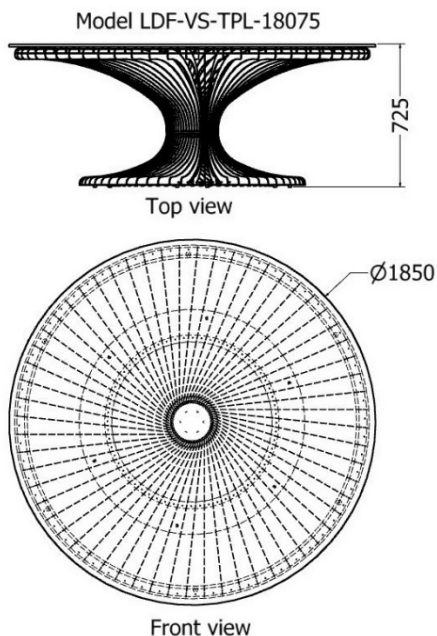

Tulip Skinny Round Dining Room Table

MODEL	HEIGHT (mm)	Diam. (mm)	Price (incl)
LDF-SP-TTL-9075	730	1200	R27 135

DINING ROOM TABLES

Tulip Skinny Round Dining Room Table curved base.

MODEL	HEIGHT (mm)	DIAM. (mm)	Price (incl)
LDF-SP-TTL-9075v1	730	1525	R26 105

DINING ROOM TABLES

Tulip Voluptuous Dining Room Table.

MODEL	HEIGHT (mm)	DIAM. (mm)	Price (incl)
LDF-SP-VS-TPL-16075	750	1650	R23 705

DINING ROOM TABLES

Tulip Voluptuous Dining Room Table.

MODEL	HEIGHT (mm)	DIAM. (mm)	Price (incl)
LDF-SP-VS-TPL-18075	750	1650	R38 285

Tulip Voluptuous Dining Room Table.

MODEL	HEIGHT (mm)	DIAM. (mm)	Price (incl)
LDF-SP-VS-TPL-21075v1	750	1650	R46 545

DINING ROOM TABLES

The Curvaceous Series

DINING ROOM TABLES

Curvaceous Oval X Dining Room Table.

MODEL	HEIGHT (mm)	LENGTH (mm)	WIDTH (mm)	Price (incl)
LDF-SP-TPL-188010v1	765	2660	1500	R43 495

DINING ROOM TABLES

Curvaceous Oval Dining Room Table.

MODEL	HEIGHT (mm)	LENGTH (mm)	WIDTH (mm)	Price (incl)
LDF-SP-TPL-188010v2	765	2660	1500	R43 220