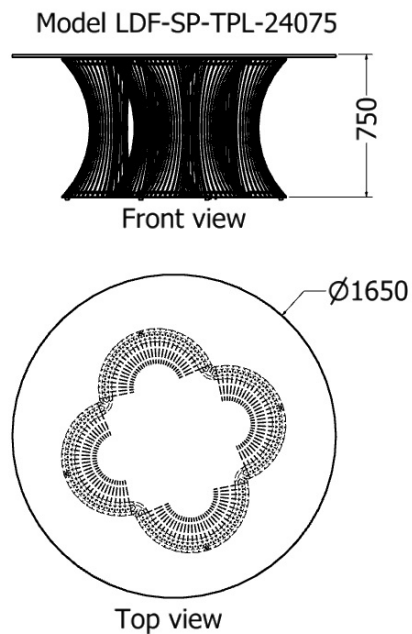

MODEL	HEIGHT (mm)	LENGTH (mm)	WIDTH (mm)	Price (incl)
LDF-SP-TPL-188010v4	760	3100	2000	R65 130

DINING ROOM TABLES

Curvaceous Oval One Eye Dining Room Table

MODEL	HEIGHT (mm)	LENGTH (mm)	WIDTH (mm)	Price (incl)
LDF-SP-TPL-188010v5	765	3400	2400	R66 130

DINING ROOM TABLES

Clover Series

Clover Dining Room Table

MODEL	HEIGHT (mm)	DIAMETER (mm)	Price (incl)
LDF-SP-TPL-20075	750	2400	R25 680

DINING ROOM TABLES

Clover Dining Room Table

MODEL	HEIGHT (mm)	DIAMETER (mm)	Price (incl)
LDF-SP-TPL-24075	750	2400	R32 215

DINING ROOM TABLES

Clover Dining Room Table

MODEL	HEIGHT (mm)	DIAMETER (mm)	Price (incl)
LDF-SP-TPL-30075	750	2400	R53 900

DINING ROOM TABLES

Pointed Clover Dining Room Table

MODEL	HEIGHT (mm)	DIAMETER (mm)	Price (incl)
LDF-SP-TPL-25075	760	2400	R41 995

DINING ROOM TABLES

Pointed Clover Dining Room Table

MODEL	HEIGHT (mm)	DIAMETER (mm)	Price (incl)
LDF-SP-TPL-25075v1	750	2400	R74 170

DINING ROOM TABLES

Quad Series

Quad Dining Room Table

MODEL	HEIGHT (mm)	LENGTH (mm)	WIDTH (mm)	Price (incl)
LDF-SP-TPL-12070	750	2500	1500	R44 560