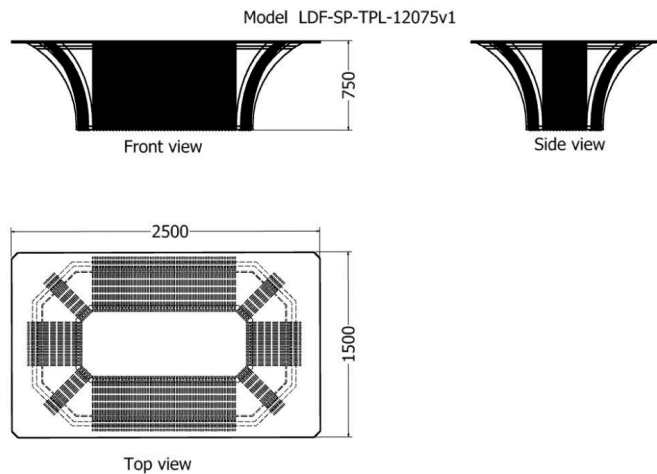

DINING ROOM TABLES

Clover Series

Clover Dining Room Table

MODEL	HEIGHT (mm)	DIAMETER (mm)	Price (incl)
LDF-SP-TPL-20075	750	2400	R25 680

DINING ROOM TABLES

Clover Dining Room Table

MODEL	HEIGHT (mm)	DIAMETER (mm)	Price (incl)
LDF-SP-TPL-24075	750	2400	R32 215

DINING ROOM TABLES

Clover Dining Room Table

MODEL	HEIGHT (mm)	DIAMETER (mm)	Price (incl)
LDF-SP-TPL-30075	750	2400	R53 900

DINING ROOM TABLES

Pointed Clover Dining Room Table

MODEL	HEIGHT (mm)	DIAMETER (mm)	Price (incl)
LDF-SP-TPL-25075	760	2400	R41 995

DINING ROOM TABLES

Pointed Clover Dining Room Table

MODEL	HEIGHT (mm)	DIAMETER (mm)	Price (incl)
LDF-SP-TPL-25075v1	750	2400	R74 170

DINING ROOM TABLES

Quad Series

Quad Dining Room Table

MODEL	HEIGHT (mm)	LENGTH (mm)	WIDTH (mm)	Price (incl)
LDF-SP-TPL-12070	750	2500	1500	R44 560

DINING ROOM TABLES

Quad Dining Room Table

MODEL	HEIGHT (mm)	LENGTH (mm)	WIDTH (mm)	Price (incl)
LDF-SP-TPL-12070v1	750	2500	1500	R45 840

DINING ROOM TABLES

Tear Drop Series

Tear Drop Dining Room Table

MODEL	HEIGHT (mm)	LENGTH (mm)	WIDTH (mm)	Price (incl)
LDF-ST-15040v1	750	2500	1500	R53 200