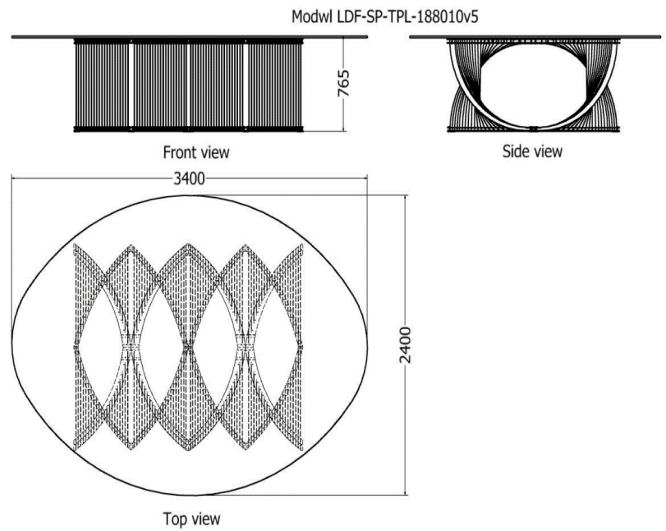

Model LDF-SP-TPL-188010v2

DINING ROOM TABLES

Curvaceous Oval Eye Dining Room Table

MODEL	HEIGHT (mm)	LENGTH (mm)	WIDTH (mm)	Price (incl)
LDF-SP-TPL-188010v3	765	2660	1500	R38 140

DINING ROOM TABLES

Curvaceous Oval Two Eye Dining Room Table

MODEL	HEIGHT (mm)	LENGTH (mm)	WIDTH (mm)	Price (incl)
LDF-SP-TPL-188010v4	760	3100	2000	R65 130

DINING ROOM TABLES

Curvaceous Oval One Eye Dining Room Table

MODEL	HEIGHT (mm)	LENGTH (mm)	WIDTH (mm)	Price (incl)
LDF-SP-TPL-188010v5	765	3400	2400	R66 130

DINING ROOM TABLES

Clover Series

Clover Dining Room Table

MODEL	HEIGHT (mm)	DIAMETER (mm)	Price (incl)
LDF-SP-TPL-20075	750	2400	R25 680

DINING ROOM TABLES

Clover Dining Room Table

MODEL	HEIGHT (mm)	DIAMETER (mm)	Price (incl)
LDF-SP-TPL-24075	750	2400	R32 215

DINING ROOM TABLES

Clover Dining Room Table

MODEL	HEIGHT (mm)	DIAMETER (mm)	Price (incl)
LDF-SP-TPL-30075	750	2400	R53 900

DINING ROOM TABLES

Pointed Clover Dining Room Table

MODEL	HEIGHT (mm)	DIAMETER (mm)	Price (incl)
LDF-SP-TPL-25075	760	2400	R41 995