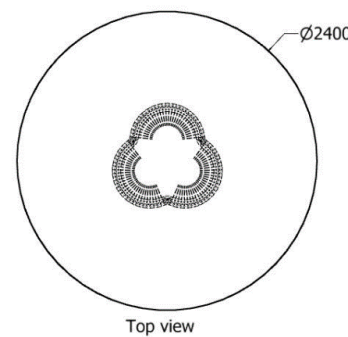

MODEL	HEIGHT (mm)	LENGTH (mm)	WIDTH (mm)	Price (incl)
LDF-SP-TPL-188010v1	765	2660	1500	R43 495

DINING ROOM TABLES

Curvaceous Oval Dining Room Table.

MODEL	HEIGHT (mm)	LENGTH (mm)	WIDTH (mm)	Price (incl)
LDF-SP-TPL-188010v2	765	2660	1500	R43 220

Model LDF-SP-TPL-188010v2

DINING ROOM TABLES

Curvaceous Oval Eye Dining Room Table

MODEL	HEIGHT (mm)	LENGTH (mm)	WIDTH (mm)	Price (incl)
LDF-SP-TPL-188010v3	765	2660	1500	R38 140

DINING ROOM TABLES

Curvaceous Oval Two Eye Dining Room Table

MODEL	HEIGHT (mm)	LENGTH (mm)	WIDTH (mm)	Price (incl)
LDF-SP-TPL-188010v4	760	3100	2000	R65 130

DINING ROOM TABLES

Curvaceous Oval One Eye Dining Room Table

MODEL	HEIGHT (mm)	LENGTH (mm)	WIDTH (mm)	Price (incl)
LDF-SP-TPL-188010v5	765	3400	2400	R66 130

DINING ROOM TABLES

Clover Series

Clover Dining Room Table

MODEL	HEIGHT (mm)	DIAMETER (mm)	Price (incl)
LDF-SP-TPL-20075	750	2400	R25 680

DINING ROOM TABLES

Clover Dining Room Table

MODEL	HEIGHT (mm)	DIAMETER (mm)	Price (incl)
LDF-SP-TPL-24075	750	2400	R32 215