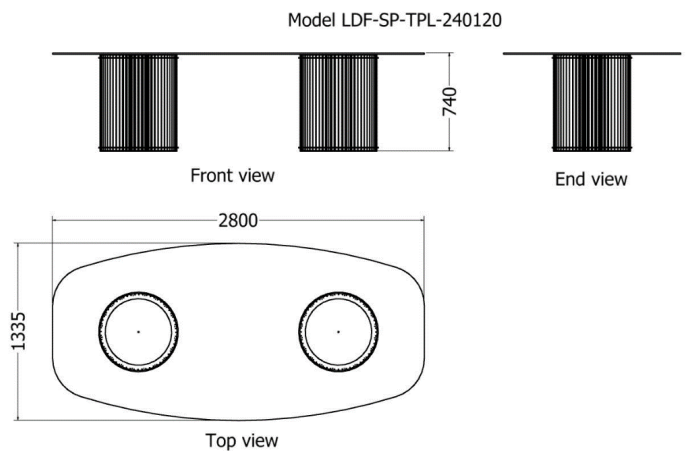

DINING ROOM TABLES

Tear Drop Dining Room Table

MODEL	HEIGHT (mm)	LENGTH (mm)	WIDTH (mm)	Price (incl)
LDF-ST-15040v2	750	2000	1200	R34 580

DINING ROOM TABLES

Tear Drop Dining Room Table

MODEL	HEIGHT (mm)	LENGTH (mm)	WIDTH (mm)	Price (incl)
LDF-ST-15040	750	2500	1500	R53 200

DINING ROOM TABLES

Hollo Series

Hollo Oval Dining Room Table

MODEL	HEIGHT (mm)	LENGTH (mm)	WIDTH (mm)	No. of slats	Price (incl)
LDF-SP-TPL-6343v1	750	1790	1560	128	R30 215

Hollo Dual Dining Room Table

DINING ROOM TABLES

MODEL	HEIGHT (mm)	LENGTH (mm)	WIDTH (mm)	No. of slats	Price (incl)
LDF-SP-TPL-240120v1	740	2800	1335	128	R24 735

DINING ROOM TABLES

Hollo Dual Oval Dining Room Table

MODEL	HEIGHT (mm)	LENGTH (mm)	WIDTH (mm)	No. of slats	Price (incl)
LDF-SP-TPL-6343v3	750	2440	1375	128	R47 443

DINING ROOM TABLES

Dining Room Barrel Table

MODEL	HEIGHT (mm)	DIAM (mm)	Price (incl)
LDF-SP-TPL-6070	750	1800	R30 220

DINING ROOM TABLES

Dining Room Table Sprocket

MODEL	HEIGHT (mm)	Diam (mm)	Price (incl)
LDF-SP-TR-75150	750	1500	R20 630