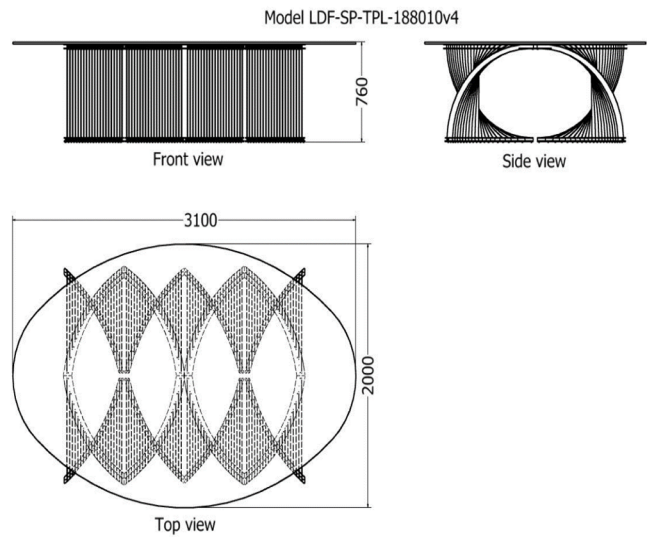

MODEL	HEIGHT (mm)	LENGTH (mm)	WIDTH (mm)	Price (incl)
LDF-SP-TPL-188010v1	765	2660	1500	R43 495

DINING ROOM TABLES

Curvaceous Oval Dining Room Table.

MODEL	HEIGHT (mm)	LENGTH (mm)	WIDTH (mm)	Price (incl)
LDF-SP-TPL-188010v2	765	2660	1500	R43 220

Model LDF-SP-TPL-188010v2

DINING ROOM TABLES

Curvaceous Oval Eye Dining Room Table

MODEL	HEIGHT (mm)	LENGTH (mm)	WIDTH (mm)	Price (incl)
LDF-SP-TPL-188010v3	765	2660	1500	R38 140

DINING ROOM TABLES

Curvaceous Oval Two Eye Dining Room Table

MODEL	HEIGHT (mm)	LENGTH (mm)	WIDTH (mm)	Price (incl)
LDF-SP-TPL-188010v4	760	3100	2000	R65 130

DINING ROOM TABLES

Curvaceous Oval One Eye Dining Room Table

MODEL	HEIGHT (mm)	LENGTH (mm)	WIDTH (mm)	Price (incl)
LDF-SP-TPL-188010v5	765	3400	2400	R66 130

DINING ROOM TABLES

Clover Series

Clover Dining Room Table

MODEL	HEIGHT (mm)	DIAMETER (mm)	Price (incl)
LDF-SP-TPL-20075	750	2400	R25 680

DINING ROOM TABLES

Clover Dining Room Table

MODEL	HEIGHT (mm)	DIAMETER (mm)	Price (incl)
LDF-SP-TPL-24075	750	2400	R32 215