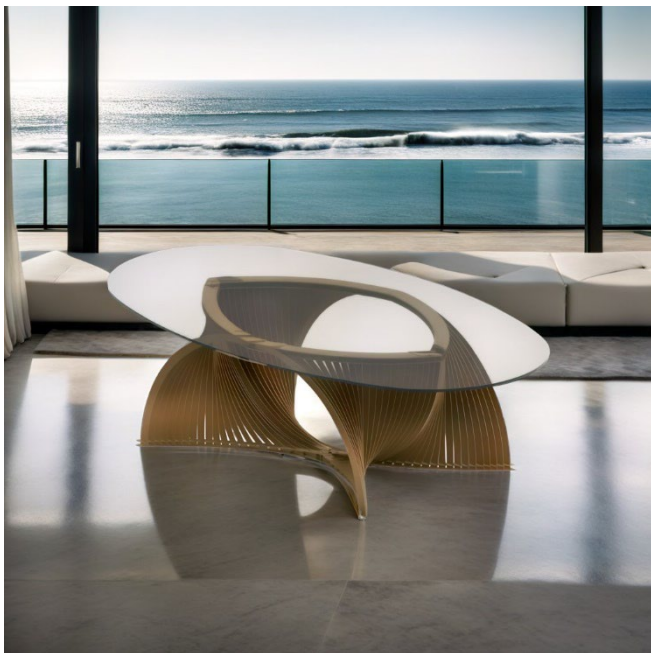

Model LDF-SP-TPL-188010v2

DINING ROOM TABLES

Curvaceous Oval Eye Dining Room Table

MODEL	HEIGHT (mm)	LENGTH (mm)	WIDTH (mm)	Price (incl)
LDF-SP-TPL-188010v3	765	2660	1500	R38 140

DINING ROOM TABLES

Curvaceous Oval Two Eye Dining Room Table

MODEL	HEIGHT (mm)	LENGTH (mm)	WIDTH (mm)	Price (incl)
LDF-SP-TPL-188010v4	760	3100	2000	R65 130

DINING ROOM TABLES

Curvaceous Oval One Eye Dining Room Table

MODEL	HEIGHT (mm)	LENGTH (mm)	WIDTH (mm)	Price (incl)
LDF-SP-TPL-188010v5	765	3400	2400	R66 130