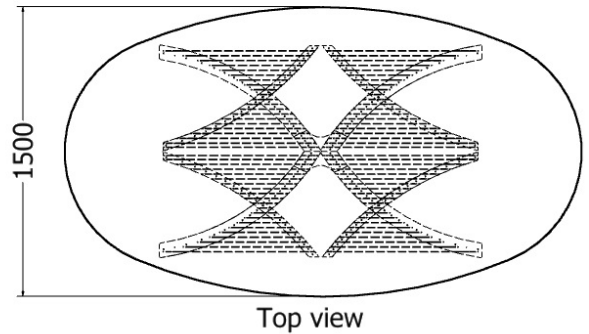

DINING ROOM TABLES

Tulip Voluptuous Dining Room Table.

MODEL	HEIGHT (mm)	DIAM. (mm)	Price (incl)
LDF-SP-VS-TPL-16075	750	1650	R23 705

DINING ROOM TABLES

Tulip Voluptuous Dining Room Table.

MODEL	HEIGHT (mm)	DIAM. (mm)	Price (incl)
LDF-SP-VS-TPL-18075	750	1650	R38 285

Tulip Voluptuous Dining Room Table.

MODEL	HEIGHT (mm)	DIAM. (mm)	Price (incl)
LDF-SP-VS-TPL-21075v1	750	1650	R46 545

DINING ROOM TABLES

The Curvaceous Series

DINING ROOM TABLES

Curvaceous Oval X Dining Room Table.

MODEL	HEIGHT (mm)	LENGTH (mm)	WIDTH (mm)	Price (incl)
LDF-SP-TPL-188010v1	765	2660	1500	R43 495

DINING ROOM TABLES

Curvaceous Oval Dining Room Table.

MODEL	HEIGHT (mm)	LENGTH (mm)	WIDTH (mm)	Price (incl)
LDF-SP-TPL-188010v2	765	2660	1500	R43 220