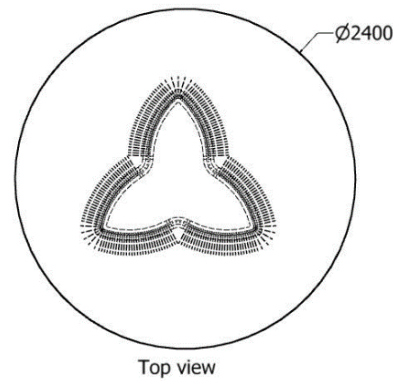

MODEL	HEIGHT (mm)	LENGTH (mm)	WIDTH (mm)	Price (incl)
LDF-SP-TPL-188010v4	760	3100	2000	R65 130

DINING ROOM TABLES

Curvaceous Oval One Eye Dining Room Table

MODEL	HEIGHT (mm)	LENGTH (mm)	WIDTH (mm)	Price (incl)
LDF-SP-TPL-188010v5	765	3400	2400	R66 130

DINING ROOM TABLES

Clover Series

Clover Dining Room Table

MODEL	HEIGHT (mm)	DIAMETER (mm)	Price (incl)
LDF-SP-TPL-20075	750	2400	R25 680

DINING ROOM TABLES

Clover Dining Room Table

MODEL	HEIGHT (mm)	DIAMETER (mm)	Price (incl)
LDF-SP-TPL-24075	750	2400	R32 215

DINING ROOM TABLES

Clover Dining Room Table

MODEL	HEIGHT (mm)	DIAMETER (mm)	Price (incl)
LDF-SP-TPL-30075	750	2400	R53 900

DINING ROOM TABLES

Pointed Clover Dining Room Table

MODEL	HEIGHT (mm)	DIAMETER (mm)	Price (incl)
LDF-SP-TPL-25075	760	2400	R41 995

DINING ROOM TABLES

Pointed Clover Dining Room Table

MODEL	HEIGHT (mm)	DIAMETER (mm)	Price (incl)
LDF-SP-TPL-25075v1	750	2400	R74 170

DINING ROOM TABLES

Quad Series

Quad Dining Room Table

MODEL	HEIGHT (mm)	LENGTH (mm)	WIDTH (mm)	Price (incl)
LDF-SP-TPL-12070	750	2500	1500	R44 560