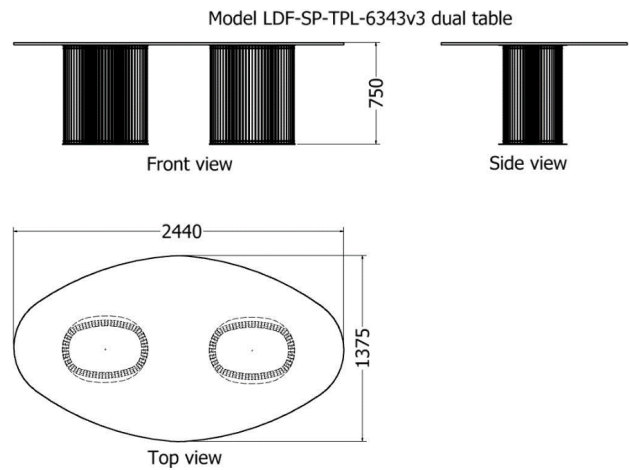

DINING ROOM TABLES

Pointed Clover Dining Room Table

MODEL	HEIGHT (mm)	DIAMETER (mm)	Price (incl)
LDF-SP-TPL-25075v1	750	2400	R74 170

DINING ROOM TABLES

Quad Series

Quad Dining Room Table

MODEL	HEIGHT (mm)	LENGTH (mm)	WIDTH (mm)	Price (incl)
LDF-SP-TPL-12070	750	2500	1500	R44 560

DINING ROOM TABLES

Hollo Series

Hollo Oval Dining Room Table

MODEL	HEIGHT (mm)	LENGTH (mm)	WIDTH (mm)	No. of slats	Price (incl)
LDF-SP-TPL-6343v1	750	1790	1560	128	R30 215

Hollo Dual Dining Room Table

DINING ROOM TABLES

MODEL	HEIGHT (mm)	LENGTH (mm)	WIDTH (mm)	No. of slats	Price (incl)
LDF-SP-TPL-240120v1	740	2800	1335	128	R24 735

DINING ROOM TABLES

Hollo Dual Oval Dining Room Table

MODEL	HEIGHT (mm)	LENGTH (mm)	WIDTH (mm)	No. of slats	Price (incl)
LDF-SP-TPL-6343v3	750	2440	1375	128	R47 443

DINING ROOM TABLES

Dining Room Barrel Table

MODEL	HEIGHT (mm)	DIAM (mm)	Price (incl)
LDF-SP-TPL-6070	750	1800	R30 220

DINING ROOM TABLES

Dining Room Table Sprocket

MODEL	HEIGHT (mm)	Diam (mm)	Price (incl)
LDF-SP-TR-75150	750	1500	R20 630