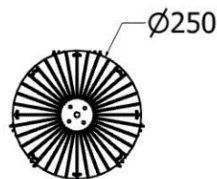

MODEL	HEIGHT (mm)	WIDTH (mm)	Price (incl)
LDF-OL-W-12015	1250	210	

Model LDF-OL-W-12015

Front view

Top view

OUTDOOR LIGHTS

Outdoor Lamp LDF--W-4512

MODEL	HEIGHT (mm)	WIDTH (mm)	Price (incl)
LDF-OL-W-4512	530	150	

Model LDF-OL-W-4512

Front view

Top view

OUTDOOR LIGHTS

Outdoor Lamp LDF--W-4512v1

MODEL	HEIGHT (mm)	WIDTH (mm)	Price (incl)
LDF-OL-W-4512v1	530	150	

Model LDF-OL-W-4512v1

Front view

Top view

OUTDOOR LIGHTS

Outdoor Lamp LDF-OL-W-18060

MODEL	HEIGHT (mm)	WIDTH (mm)	Price (incl)
LDF-OL-W-18060	2600	780	

Model LDF-OL-W-18060

Front view

Top view

OUTDOOR LIGHTS

Outdoor Lamp LDF-OL-W-5022

MODEL	HEIGHT (mm)	WIDTH (mm)	Price (incl)
LDF-OL-W-5022	675	250	

Model LDF-OL-W-5022

Front view

Top view

OUTDOOR LIGHTS

GET IN TOUCH:

Tel: 27 (79) 397 9038