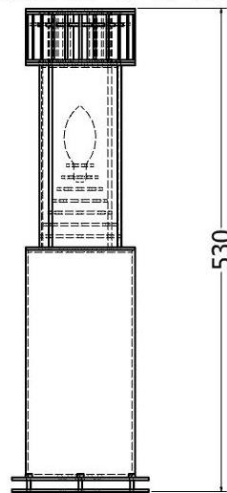

MODEL	HEIGHT (mm)	WIDTH (mm)	Price (incl)
LDF-OL-W-12015	1250	210	

Model LDF-OL-W-12015

Front view

Top view

OUTDOOR LIGHTS

Outdoor Lamp LDF--W-4512

MODEL	HEIGHT (mm)	WIDTH (mm)	Price (incl)
LDF-OL-W-4512	530	150	

Model LDF-OL-W-4512

Front view

Top view

OUTDOOR LIGHTS

Outdoor Lamp LDF--W-4512v1

MODEL	HEIGHT (mm)	WIDTH (mm)	Price (incl)
LDF-OL-W-4512v1	530	150	

Model LDF-OL-W-4512v1

Front view

Top view

OUTDOOR LIGHTS

Outdoor Lamp LDF-OL-W-18060

MODEL	HEIGHT (mm)	WIDTH (mm)	Price (incl)
LDF-OL-W-18060	2600	780	

Model LDF-OL-W-18060

Front view

Top view

OUTDOOR LIGHTS

Outdoor Lamp LDF-OL-W-5022

MODEL	HEIGHT (mm)	WIDTH (mm)	Price (incl)
LDF-OL-W-5022	675	250	

Model LDF-OL-W-5022

Front view

Top view

OUTDOOR LIGHTS

GET IN TOUCH:

Tel: 27 (79) 397 9038