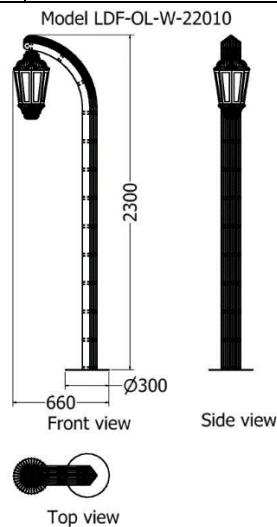

OUTDOOR LIGHTS

CATALOGUE

OUTDOOR LIGHTS

Outdoor Lamp LDF-OL-W-20030

MODEL	HEIGHT (mm)	WIDTH (mm)	Price (incl)
LDF-OL-W-20030	1975	285	

Model LDF-OL-W-20030

OUTDOOR LIGHTS

Outdoor Lamp LDF-OL-W-22030

MODEL	HEIGHT (mm)	WIDTH (mm)	Price (incl)
LDF-OL-W-22030	1990	310	

Model LDF-OL-W-22030

Front view

Top view

OUTDOOR LIGHTS

Outdoor Lamp LDF-OL-W-22010

MODEL	HEIGHT (mm)	WIDTH (mm)	Price (incl)
LDF-OL-W-22010	2300	660	

OUTDOOR LIGHTS

Outdoor Lamp LDF--W-9010

MODEL	HEIGHT (mm)	WIDTH (mm)	Price (incl)
LDF-OL-W-20030	900	100	

Model LDF-OL-W-9010

Front view

Top view

OUTDOOR LIGHTS

Outdoor Lamp LDF--W-12015

Top view

OUTDOOR LIGHTS

Outdoor Lamp LDF-OL-W-18060

MODEL	HEIGHT (mm)	WIDTH (mm)	Price (incl)
LDF-OL-W-18060	2600	780	

Model LDF-OL-W-18060

Front view

Top view

OUTDOOR LIGHTS