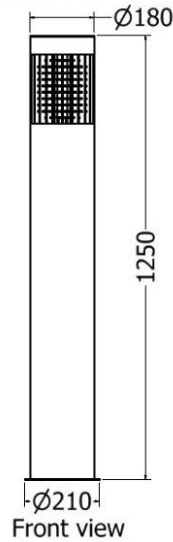

MODEL	HEIGHT (mm)	WIDTH (mm)	Price (incl)
LDF-OL-W-22030	1990	310	

Model LDF-OL-W-22030

Front view

Top view

OUTDOOR LIGHTS

Outdoor Lamp LDF-OL-W-22010

MODEL	HEIGHT (mm)	WIDTH (mm)	Price (incl)
LDF-OL-W-22010	2300	660	

OUTDOOR LIGHTS

Outdoor Lamp LDF--W-9010

MODEL	HEIGHT (mm)	WIDTH (mm)	Price (incl)
LDF-OL-W-20030	900	100	

Model LDF-OL-W-9010

Front view

Top view

OUTDOOR LIGHTS

Outdoor Lamp LDF--W-12015

MODEL	HEIGHT (mm)	WIDTH (mm)	Price (incl)
LDF-OL-W-12015	1250	210	

Model LDF-OL-W-12015

Front view

Top view

OUTDOOR LIGHTS

Outdoor Lamp LDF--W-4512

MODEL	HEIGHT (mm)	WIDTH (mm)	Price (incl)
LDF-OL-W-4512	530	150	

Top view

OUTDOOR LIGHTS

Outdoor Lamp LDF-OL-W-18060

MODEL	HEIGHT (mm)	WIDTH (mm)	Price (incl)
LDF-OL-W-18060	2600	780	

Model LDF-OL-W-18060

Front view

Top view

OUTDOOR LIGHTS