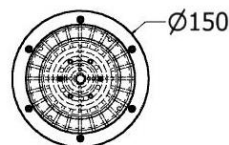

OUTDOOR LIGHTS

Outdoor Lamp LDF--W-9010

MODEL	HEIGHT (mm)	WIDTH (mm)	Price (incl)
LDF-OL-W-20030	900	100	

Model LDF-OL-W-9010

Front view

Top view

OUTDOOR LIGHTS

Outdoor Lamp LDF--W-12015

MODEL	HEIGHT (mm)	WIDTH (mm)	Price (incl)
LDF-OL-W-12015	1250	210	

Model LDF-OL-W-12015

Front view

Top view

OUTDOOR LIGHTS

Outdoor Lamp LDF--W-4512

MODEL	HEIGHT (mm)	WIDTH (mm)	Price (incl)
LDF-OL-W-4512	530	150	

Model LDF-OL-W-4512

Front view

Top view

OUTDOOR LIGHTS

Outdoor Lamp LDF--W-4512v1

MODEL	HEIGHT (mm)	WIDTH (mm)	Price (incl)
LDF-OL-W-4512v1	530	150	

Model LDF-OL-W-4512v1

Front view

Top view

OUTDOOR LIGHTS

Outdoor Lamp LDF-OL-W-18060

MODEL	HEIGHT (mm)	WIDTH (mm)	Price (incl)
LDF-OL-W-18060	2600	780	

Model LDF-OL-W-18060

Front view

Top view

OUTDOOR LIGHTS