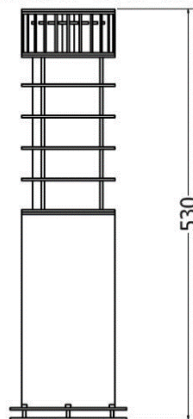

OUTDOOR LIGHTS

Outdoor Lamp LDF--W-9010

MODEL	HEIGHT (mm)	WIDTH (mm)	Price (incl)
LDF-OL-W-20030	900	100	

Model LDF-OL-W-9010

Front view

Top view

OUTDOOR LIGHTS

Outdoor Lamp LDF--W-12015

MODEL	HEIGHT (mm)	WIDTH (mm)	Price (incl)
LDF-OL-W-12015	1250	210	

Model LDF-OL-W-12015

Front view

Top view

OUTDOOR LIGHTS

Outdoor Lamp LDF--W-4512

MODEL	HEIGHT (mm)	WIDTH (mm)	Price (incl)
LDF-OL-W-4512	530	150	

Model LDF-OL-W-4512

Front view

Top view

OUTDOOR LIGHTS

Outdoor Lamp LDF--W-4512v1

MODEL	HEIGHT (mm)	WIDTH (mm)	Price (incl)
LDF-OL-W-4512v1	530	150	

Model LDF-OL-W-4512v1

Front view

Top view

OUTDOOR LIGHTS

Outdoor Lamp LDF-OL-W-18060

MODEL	HEIGHT (mm)	WIDTH (mm)	Price (incl)
LDF-OL-W-18060	2600	780	

Model LDF-OL-W-18060

Front view

Top view

OUTDOOR LIGHTS