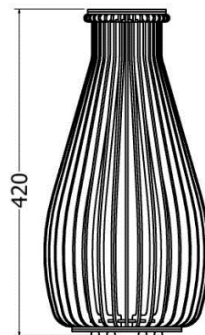

MODEL	HEIGHT (mm)	Length (mm)	Width (mm)	Price (incl)
LDF-LB-5025	180	500	330	R2 335

Model LDF-LB-5025

Front view

End view

Top view

Bowl Nicci

MODEL	HEIGHT (mm)	DIAM. (mm)	Price (incl)
LDF-V-3030v1	365	325	R2 090

Jar Features

MODEL	HEIGHT (mm)	WIDTH (mm)	LENGTH (mm)	Price (incl)
LDF-J-5030	456	245	380	R4 255

Model LDF-J-5030

Front view

Top view

Jar Features

MODEL	HEIGHT (mm)	WIDTH (mm)	Price (incl)
LDF-J-4520	465	410	R6 550

Model LDF-J-4520

Front view

Top view

Jar Features

MODEL	HEIGHT (mm)	WIDTH (mm)	Price (incl)
LDF-J-4020	420	210	R2 275

Model LDF-J-4020v1

Front view

Top view

FEATURES

Octopus Features Jethro

MODEL	HEIGHT (mm)	WIDTH (mm)	Price (incl)
LDF-SP3030	455	450	R4 215

Model LDF-SP5030

Front view

Top view

MODEL	HEIGHT (mm)	WIDTH (mm)	Price (incl)
LDF-SP2020	235	225	R2 190

Model LDF-SP2020