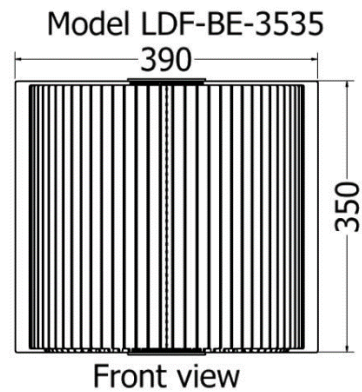

FEATURES

CATALOGUE

FEATURES

Bookends Roberto

MODEL	HEIGHT (mm)	WIDTH (mm)	DEPTH (mm)	Price (incl)
LDF-BE-3030	270	290	150	R4 150
LDF-BE-3535	350	390	215	R8 610

FEATURES

Bread Bin Benji

MODEL	HEIGHT (mm)	WIDTH (mm)	DEPTH (mm)	Price (incl)
LDF-BB-3020	220	440	320	R4 730

Model LDF-BB-3020v1

FEATURES

Laundry Bin

MODEL	HEIGHT (mm)	WIDTH (mm)	DEPTH (mm)	Price (incl)
LDF-LB-353575	750	400	400	R9 855

Model LDF-LB-353575

FEATURES

Recipe Book Stand

MODEL	HEIGHT (mm)	WIDTH (mm)	DEPTH	Price (incl)
LDF-RB-01	450	410	250	R1 690

FEATURES

Wall wine rack

MODEL	HEIGHT (mm)	WIDTH (mm)	DEPTH (mm)	Price (incl) single
LDF-WR25012030	1835	300	320	R3 890

LDF-WR-25012030

Front views

Side view

Fruit Bowl Tash

MODEL	HEIGHT (mm)	DIAM. (mm)	Price (incl)
LDF-LB-3020	250	555	R4 065
LDF-LB-4020	200	460	R3 400
LDF-LB-3015	140	330	R2 180

MODEL	HEIGHT (mm)	Length (mm)	Width (mm)	Price (incl)
LDF-LB-5025	180	500	330	R2 335

Model LDF-LB-5025

Front view

End view

Top view

Bowl Nicci

MODEL	HEIGHT (mm)	DIAM. (mm)	Price (incl)
LDF-V-3030v1	365	325	R2 090