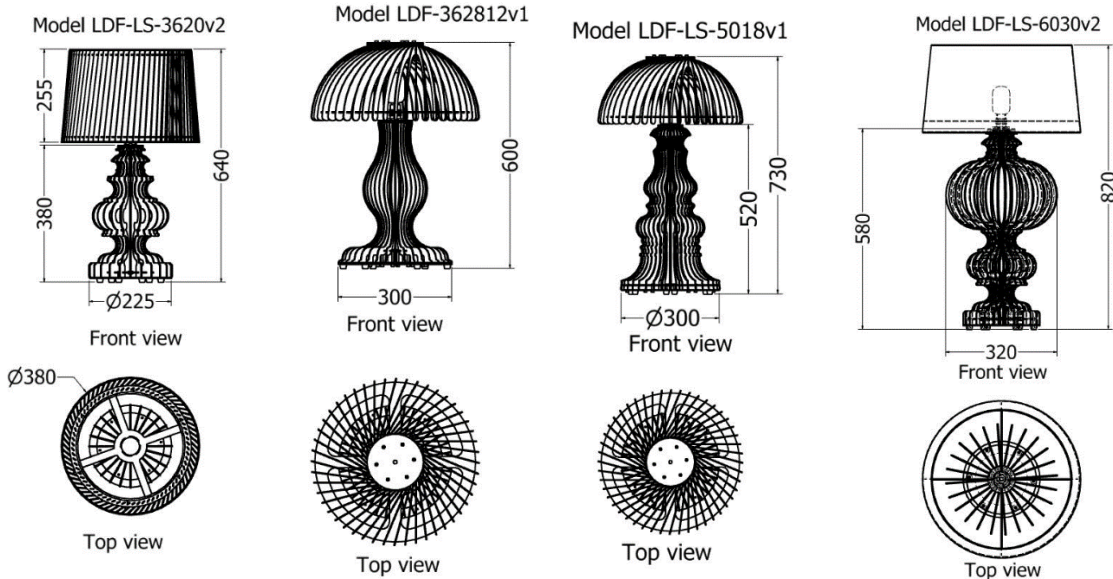

MODEL	HEIGHT (mm)	Length (mm)	Width (mm)	Price (incl)
LDF-LB-5025	180	500	330	R2 335

Model LDF-LB-5025

Front view

End view

Top view

Bowl Nicci

MODEL	HEIGHT (mm)	DIAM. (mm)	Price (incl)
LDF-V-3030v1	365	325	R2 090

Model LDF-V-3030v1

Front view

Top view

Candle Holder Demi

MODEL	HEIGHT (mm)	DIAM. (mm)	Price (incl)
LDF-CH-2533v2	350	250	R5 160

Model LDF-CH-2533

Front view

Top view

FEATURES

Ornate features

MODEL	HEIGHT (mm)	WIDTH (mm)	Price (incl)
LDF-LS-3620	640	225	R1 955
LDF-LS-362812	600	300	R2 745
LDF-LS-5018	730	300	R3 190
LDF-LS-6030	820	320	R3 015

A separate lighting kit can be bought to retrofit the above with an electrical supply cord and switch, lamp holder, light bulb, and lamp shade of your choice.

Jar Features

MODEL	HEIGHT (mm)	WIDTH (mm)	LENGTH (mm)	Price (incl)
LDF-J-5030	456	245	380	R4 255

Model LDF-J-5030

Front view

Top view

Jar Features

MODEL	HEIGHT (mm)	WIDTH (mm)	Price (incl)
LDF-J-4520	465	410	R6 550