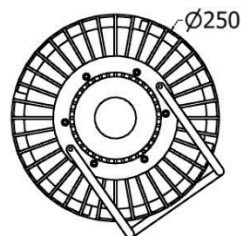

Top view

FEATURES

Pineapple Fruit Bowl

MODEL	HEIGHT (mm)	Length (mm)	Width (mm)	Price (incl)
LDF-LB-5035	245	620	445	R3 810

Model LDF-LB-5035

Front view

End view

Top view

Apple Fruit Bowl

MODEL	HEIGHT (mm)	Length (mm)	Width (mm)	Price (incl)
LDF-LB-4040	220	370	370	R2 255

Model LDF-LB-4040

Front view

Side view

Top view

FEATURES

Lip Stick Bowl

MODEL	HEIGHT (mm)	Length (mm)	Width (mm)	Price (incl)
LDF-LB-5025	180	500	330	R2 335

Model LDF-LB-5025

Front view

End view

Top view

Bowl Nicci

MODEL	HEIGHT (mm)	DIAM. (mm)	Price (incl)
LDF-V-3030v1	365	325	R2 090

Model LDF-V-3030v1

Front view

Top view

Candle Holder Demi

MODEL	HEIGHT (mm)	DIAM. (mm)	Price (incl)
LDF-CH-2533v2	350	250	R5 160

Model LDF-CH-2533

Front view

Top view