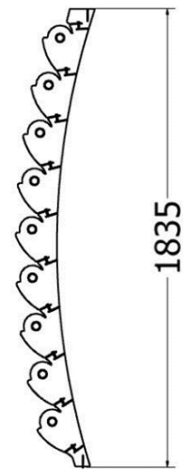

Model LDF-BB-3020v1

FEATURES

Laundry Bin

MODEL	HEIGHT (mm)	WIDTH (mm)	DEPTH (mm)	Price (incl)
LDF-LB-353575	750	400	400	R9 855

Model LDF-LB-353575

FEATURES

Recipe Book Stand

MODEL	HEIGHT (mm)	WIDTH (mm)	DEPTH	Price (incl)
LDF-RB-01	450	410	250	R1 690

FEATURES

Wall wine rack

MODEL	HEIGHT (mm)	WIDTH (mm)	DEPTH (mm)	Price (incl) single
LDF-WR25012030	1835	300	320	R3 890

LDF-WR-25012030

Front views

Side view

Fruit Bowl Tash

MODEL	HEIGHT (mm)	DIAM. (mm)	Price (incl)
LDF-LB-3020	250	555	R4 065
LDF-LB-4020	200	460	R3 400
LDF-LB-3015	140	330	R2 180

Model LDF-LB-4020, 3020, 3015

Front views

Top views

FEATURES

Fruit Bowl

MODEL	HEIGHT (mm)	DIAM. (mm)	Price (incl)
LDF-LB-4015	155	360	R1 275

Model LDF-LB-4015

Front view

Top view

FEATURES

Pineapple Fruit Bowl

MODEL	HEIGHT (mm)	Length (mm)	Width (mm)	Price (incl)
LDF-LB-5035	245	620	445	R3 810

Model LDF-LB-5035

Front view

End view

Top view