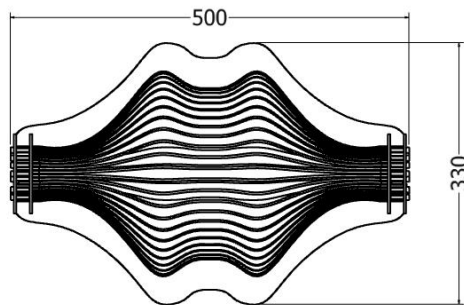

Apple Fruit Bowl

MODEL	HEIGHT (mm)	Length (mm)	Width (mm)	Price (incl)
LDF-LB-4040	220	370	370	R2 255

Model LDF-LB-4040

Front view

Side view

Top view

FEATURES

Lip Stick Bowl

MODEL	HEIGHT (mm)	Length (mm)	Width (mm)	Price (incl)
LDF-LB-5025	180	500	330	R2 335

Model LDF-LB-5025

Front view

End view

Top view

Bowl Nicci

MODEL	HEIGHT (mm)	DIAM. (mm)	Price (incl)
LDF-V-3030v1	365	325	R2 090

Model LDF-V-3030v1

Front view

Top view

Candle Holder Demi

MODEL	HEIGHT (mm)	DIAM. (mm)	Price (incl)
LDF-CH-2533v2	350	250	R5 160

Model LDF-CH-2533

Front view

Top view