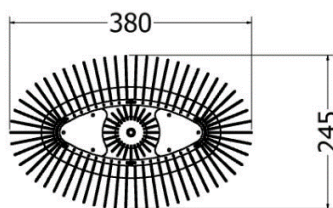

MODEL	HEIGHT (mm)	Length (mm)	Width (mm)	Price (incl)
LDF-LB-5025	180	500	330	R2 335

Model LDF-LB-5025

Front view

End view

Top view

Bowl Nicci

MODEL	HEIGHT (mm)	DIAM. (mm)	Price (incl)
LDF-V-3030v1	365	325	R2 090

Golf Ball Features Ryano

MODEL	HEIGHT (mm)	WIDTH (mm)	Price (incl)
LDF-LS-2020	450	200	R2 600
LDF-LS-3030	500	300	R4 220
LDF-LS-4040	650	400	R4 990

Models LDF-LS-4040v2, LDF-LS-3030v2 & LDF-LS-2020v2

FEATURES

Jar Features

MODEL	HEIGHT (mm)	WIDTH (mm)	LENGTH (mm)	Price (incl)
LDF-J-5030	456	245	380	R4 255

Model LDF-J-5030

Front view

Top view

Jar Features

MODEL	HEIGHT (mm)	WIDTH (mm)	Price (incl)
LDF-J-4520	465	410	R6 550

Model LDF-J-4520

Front view

Top view

Jar Features

MODEL	HEIGHT (mm)	WIDTH (mm)	Price (incl)
LDF-J-4020	420	210	R2 275

Model LDF-J-4020v1

Front view

Top view