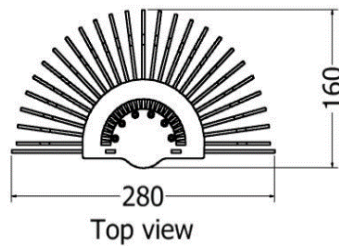

FEATURES

CATALOGUE

FEATURES

Bookends Roberto

MODEL	HEIGHT (mm)	WIDTH (mm)	DEPTH (mm)	Price (incl)
LDF-BE-3030	270	290	150	R4 150
LDF-BE-3535	350	390	215	R8 610

FEATURES

Bread Bin Benji

MODEL	HEIGHT (mm)	WIDTH (mm)	DEPTH (mm)	Price (incl)
LDF-BB-3020	220	440	320	R4 730

FEATURES

Wall wine rack

MODEL	HEIGHT (mm)	WIDTH (mm)	DEPTH (mm)	Price (incl) single
LDF-WR25012030	1835	300	320	R3 890

LDF-WR-25012030

Front views

Side view

Fruit Bowl Tash

MODEL	HEIGHT (mm)	DIAM. (mm)	Price (incl)
LDF-LB-3020	250	555	R4 065
LDF-LB-4020	200	460	R3 400
LDF-LB-3015	140	330	R2 180

Model LDF-LB-4020, 3020, 3015

Front views

Top views

FEATURES

Fruit Bowl

MODEL	HEIGHT (mm)	DIAM. (mm)	Price (incl)
LDF-LB-4015	155	360	R1 275

Model LDF-LB-4015

Front view

Top view

FEATURES

Pineapple Fruit Bowl

MODEL	HEIGHT (mm)	Length (mm)	Width (mm)	Price (incl)
LDF-LB-5035	245	620	445	R3 810

Model LDF-LB-5035

Front view

End view

Top view