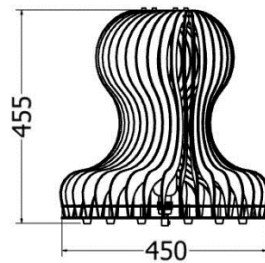

Golf Ball Features Ryano

MODEL	HEIGHT (mm)	WIDTH (mm)	Price (incl)
LDF-LS-2020	450	200	R2 600
LDF-LS-3030	500	300	R4 220
LDF-LS-4040	650	400	R4 990

Models LDF-LS-4040v2, LDF-LS-3030v2 & LDF-LS-2020v2

FEATURES

Jar Features

MODEL	HEIGHT (mm)	WIDTH (mm)	LENGTH (mm)	Price (incl)
LDF-J-5030	456	245	380	R4 255

Model LDF-J-5030

Front view

Top view

Jar Features

MODEL	HEIGHT (mm)	WIDTH (mm)	Price (incl)
LDF-J-4520	465	410	R6 550

Model LDF-J-4520

Front view

Top view

Jar Features

MODEL	HEIGHT (mm)	WIDTH (mm)	Price (incl)
LDF-J-4020	420	210	R2 275

Model LDF-J-4020v1

Front view

Top view

FEATURES

Octopus Features Jethro

MODEL	HEIGHT (mm)	WIDTH (mm)	Price (incl)
LDF-SP3030	455	450	R4 215

Model LDF-SP5030

Front view

Top view

MODEL	HEIGHT (mm)	WIDTH (mm)	Price (incl)
LDF-SP2020	235	225	R2 190

Model LDF-SP2020