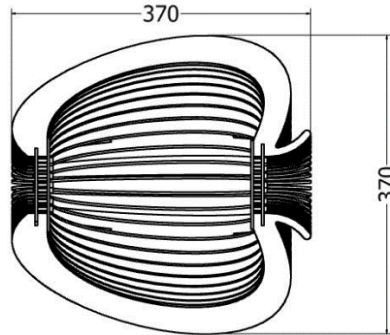

Top view

FEATURES

Pineapple Fruit Bowl

MODEL	HEIGHT (mm)	Length (mm)	Width (mm)	Price (incl)
LDF-LB-5035	245	620	445	R3 810

Model LDF-LB-5035

Front view

End view

Top view

FEATURES

Kiwi Fruit Bowl

MODEL	HEIGHT (mm)	Length (mm)	Width (mm)	Price
LDF-LB-5030	215	565	400	R2 870

Model LDF-LB-5030

Front view

End view

Top view

FEATURES

Apple Fruit Bowl

MODEL	HEIGHT (mm)	Length (mm)	Width (mm)	Price (incl)
LDF-LB-4040	220	370	370	R2 255

Model LDF-LB-4040

Front view

Side view

Top view

FEATURES

Lip Stick Bowl

MODEL	HEIGHT (mm)	Length (mm)	Width (mm)	Price (incl)
LDF-LB-5025	180	500	330	R2 335

Model LDF-LB-5025

Front view

End view

Top view

Bowl Nicci

MODEL	HEIGHT (mm)	DIAM. (mm)	Price (incl)
LDF-V-3030v1	365	325	R2 090