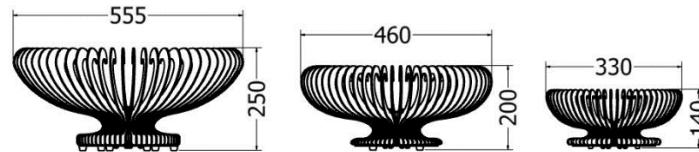

Model LDF-BB-3020v1

FEATURES

Laundry Bin

MODEL	HEIGHT (mm)	WIDTH (mm)	DEPTH (mm)	Price (incl)
LDF-LB-353575	750	400	400	R9 855

Model LDF-LB-353575

FEATURES

Recipe Book Stand

MODEL	HEIGHT (mm)	WIDTH (mm)	DEPTH	Price (incl)
LDF-RB-01	450	410	250	R1 690

FEATURES

Wall wine rack

MODEL	HEIGHT (mm)	WIDTH (mm)	DEPTH (mm)	Price (incl) single
LDF-WR25012030	1835	300	320	R3 890

LDF-WR-25012030

Front views

Side view

Fruit Bowl Tash

MODEL	HEIGHT (mm)	DIAM. (mm)	Price (incl)
LDF-LB-3020	250	555	R4 065
LDF-LB-4020	200	460	R3 400
LDF-LB-3015	140	330	R2 180

Model LDF-LB-4020, 3020, 3015

Front views

Top views

FEATURES

Fruit Bowl

MODEL	HEIGHT (mm)	DIAM. (mm)	Price (incl)
LDF-LB-4015	155	360	R1 275

Model LDF-LB-4015

Front view

Top view

FEATURES

Pineapple Fruit Bowl

MODEL	HEIGHT (mm)	Length (mm)	Width (mm)	Price (incl)
LDF-LB-5035	245	620	445	R3 810

Model LDF-LB-5035

Front view

End view

Top view