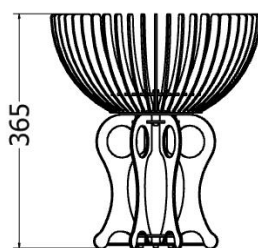

MODEL	HEIGHT (mm)	DIAM. (mm)	Price (incl)
LDF-V-3030v1	365	325	R2 090

Model LDF-V-3030v1

Front view