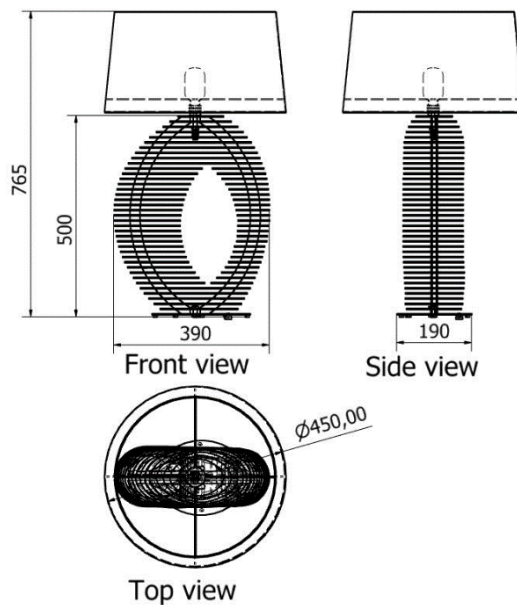

MODEL	HEIGHT (mm)	WIDTH (mm)	Price (incl)
LDF-LS-Mv2	765	390	R5 380

Model LDF-LSMv2