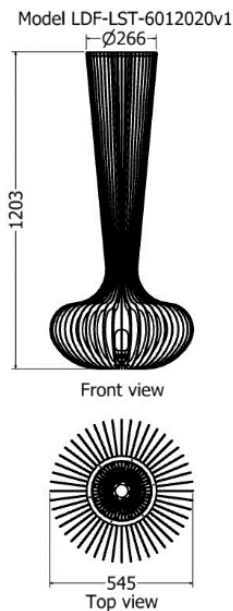

MODEL	HEIGHT (mm)	WIDTH (mm)	Price (incl)
LDF-LST-6012020	1200	545	R10 380