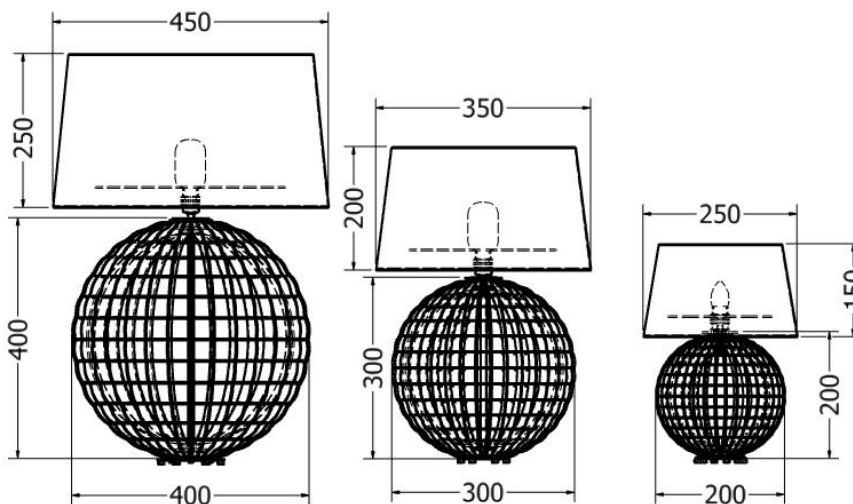

MODEL	HEIGHT (mm)	Length (mm)	Width (mm)	Price (incl)
LDF-LB-5025	180	500	330	R2 335

Model LDF-LB-5025

Front view

End view

Top view

Bowl Nicci

MODEL	HEIGHT (mm)	DIAM. (mm)	Price (incl)
LDF-V-3030v1	365	325	R2 090

FEATURES

Ornate features

MODEL	HEIGHT (mm)	WIDTH (mm)	Price (incl)
LDF-LS-3620	640	225	R1 955
LDF-LS-362812	600	300	R2 745
LDF-LS-5018	730	300	R3 190
LDF-LS-6030	820	320	R3 015

A separate lighting kit can be bought to retrofit the above with an electrical supply cord and switch, lamp holder, light bulb, and lamp shade of your choice.

Golf Ball Features Ryano

MODEL	HEIGHT (mm)	WIDTH (mm)	Price (incl)
LDF-LS-2020	450	200	R2 600
LDF-LS-3030	500	300	R4 220
LDF-LS-4040	650	400	R4 990

Models LDF-LS-4040v2, LDF-LS-3030v2 & LDF-LS-2020v2

FEATURES

Jar Features

MODEL	HEIGHT (mm)	WIDTH (mm)	LENGTH (mm)	Price (incl)
LDF-J-5030	456	245	380	R4 255

Model LDF-J-5030

Front view

Top view

Jar Features

MODEL	HEIGHT (mm)	WIDTH (mm)	Price (incl)
LDF-J-4520	465	410	R6 550