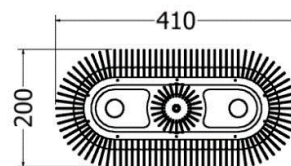

MODEL	HEIGHT (mm)	Length (mm)	Width (mm)	Price (incl)
LDF-LB-5025	180	500	330	R2 335

Model LDF-LB-5025

Front view

End view

Top view

Bowl Nicci

MODEL	HEIGHT (mm)	DIAM. (mm)	Price (incl)
LDF-V-3030v1	365	325	R2 090

Golf Ball Features Ryano

MODEL	HEIGHT (mm)	WIDTH (mm)	Price (incl)
LDF-LS-2020	450	200	R2 600
LDF-LS-3030	500	300	R4 220
LDF-LS-4040	650	400	R4 990

Models LDF-LS-4040v2, LDF-LS-3030v2 & LDF-LS-2020v2

FEATURES

Jar Features

MODEL	HEIGHT (mm)	WIDTH (mm)	LENGTH (mm)	Price (incl)
LDF-J-5030	456	245	380	R4 255

Model LDF-J-5030

Front view

Top view

Jar Features

MODEL	HEIGHT (mm)	WIDTH (mm)	Price (incl)
LDF-J-4520	465	410	R6 550

Model LDF-J-4520

Front view

Top view

Jar Features

MODEL	HEIGHT (mm)	WIDTH (mm)	Price (incl)
LDF-J-4020	420	210	R2 275

Model LDF-J-4020v1

Front view

Top view