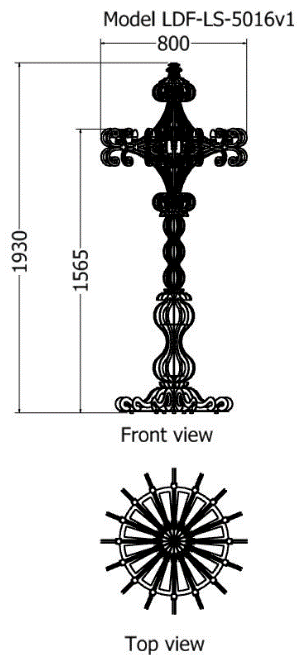

MODEL	HEIGHT (mm)	WIDTH (mm)	Price (incl)
LDF-LS-5016	1930	800	R23 650