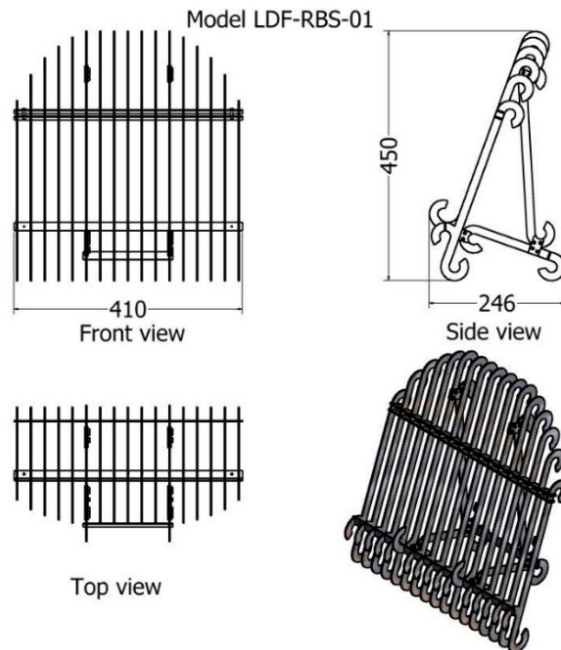

FEATURES

CATALOGUE

FEATURES

Bookends Roberto

MODEL	HEIGHT (mm)	WIDTH (mm)	DEPTH (mm)	Price (incl)
LDF-BE-3030	270	290	150	R4 150
LDF-BE-3535	350	390	215	R8 610

FEATURES

Bread Bin Benji

MODEL	HEIGHT (mm)	WIDTH (mm)	DEPTH (mm)	Price (incl)
LDF-BB-3020	220	440	320	R4 730

Model LDF-BB-3020v1

FEATURES

Laundry Bin

MODEL	HEIGHT (mm)	WIDTH (mm)	DEPTH (mm)	Price (incl)
LDF-LB-353575	750	400	400	R9 855

Model LDF-LB-353575

FEATURES

Recipe Book Stand

MODEL	HEIGHT (mm)	WIDTH (mm)	DEPTH	Price (incl)
LDF-RB-01	450	410	250	R1 690

FEATURES

Wall wine rack

MODEL	HEIGHT (mm)	WIDTH (mm)	DEPTH (mm)	Price (incl) single
LDF-WR25012030	1835	300	320	R3 890

LDF-WR-25012030

Front views

Side view

Fruit Bowl Tash

MODEL	HEIGHT (mm)	DIAM. (mm)	Price (incl)
LDF-LB-3020	250	555	R4 065
LDF-LB-4020	200	460	R3 400
LDF-LB-3015	140	330	R2 180

Top view

FEATURES

Pineapple Fruit Bowl

MODEL	HEIGHT (mm)	Length (mm)	Width (mm)	Price (incl)
LDF-LB-5035	245	620	445	R3 810

Model LDF-LB-5035

Front view

End view

Top view