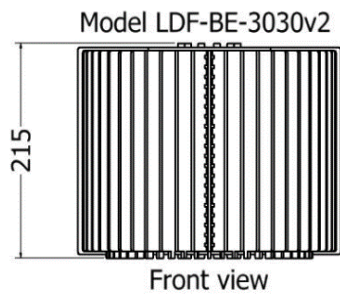

FEATURES

CATALOGUE

FEATURES

Bookends Roberto

MODEL	HEIGHT (mm)	WIDTH (mm)	DEPTH (mm)	Price (incl)
LDF-BE-3030	270	290	150	R4 150
LDF-BE-3535	350	390	215	R8 610

FEATURES

Bread Bin Benji

MODEL	HEIGHT (mm)	WIDTH (mm)	DEPTH (mm)	Price (incl)
LDF-BB-3020	220	440	320	R4 730

Model LDF-BB-3020v1

FEATURES

Laundry Bin

MODEL	HEIGHT (mm)	WIDTH (mm)	DEPTH (mm)	Price (incl)
LDF-LB-353575	750	400	400	R9 855

Model LDF-LB-353575

FEATURES

Recipe Book Stand

MODEL	HEIGHT (mm)	WIDTH (mm)	DEPTH	Price (incl)
LDF-RB-01	450	410	250	R1 690

FEATURES

Wall wine rack

MODEL	HEIGHT (mm)	WIDTH (mm)	DEPTH (mm)	Price (incl) single
LDF-WR25012030	1835	300	320	R3 890

LDF-WR-25012030

Front views

Side view

Fruit Bowl Tash

MODEL	HEIGHT (mm)	DIAM. (mm)	Price (incl)
LDF-LB-3020	250	555	R4 065
LDF-LB-4020	200	460	R3 400
LDF-LB-3015	140	330	R2 180

Model LDF-LB-4020, 3020, 3015

Front views

Top views

FEATURES

Fruit Bowl

MODEL	HEIGHT (mm)	DIAM. (mm)	Price (incl)
LDF-LB-4015	155	360	R1 275

Model LDF-LB-4015

Front view