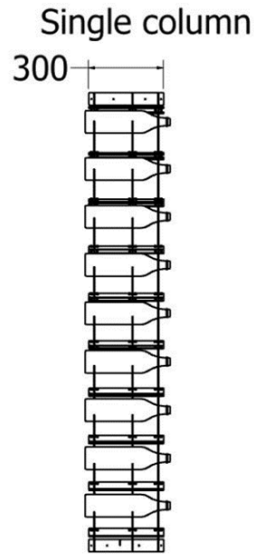

FEATURES

CATALOGUE

FEATURES

Bookends Roberto

MODEL	HEIGHT (mm)	WIDTH (mm)	DEPTH (mm)	Price (incl)
LDF-BE-3030	270	290	150	R4 150
LDF-BE-3535	350	390	215	R8 610

FEATURES

Bread Bin Benji

MODEL	HEIGHT (mm)	WIDTH (mm)	DEPTH (mm)	Price (incl)
LDF-BB-3020	220	440	320	R4 730

Model LDF-BB-3020v1

FEATURES

Laundry Bin

MODEL	HEIGHT (mm)	WIDTH (mm)	DEPTH (mm)	Price (incl)
LDF-LB-353575	750	400	400	R9 855

Model LDF-LB-353575

FEATURES

Recipe Book Stand

MODEL	HEIGHT (mm)	WIDTH (mm)	DEPTH	Price (incl)
LDF-RB-01	450	410	250	R1 690

FEATURES

Wall wine rack

MODEL	HEIGHT (mm)	WIDTH (mm)	DEPTH (mm)	Price (incl) single
LDF-WR25012030	1835	300	320	R3 890

LDF-WR-25012030

Front views

Side view

Fruit Bowl Tash

MODEL	HEIGHT (mm)	DIAM. (mm)	Price (incl)
LDF-LB-3020	250	555	R4 065
LDF-LB-4020	200	460	R3 400
LDF-LB-3015	140	330	R2 180

Model LDF-LB-4020, 3020, 3015

Front views

Top views

FEATURES

Fruit Bowl

MODEL	HEIGHT (mm)	DIAM. (mm)	Price (incl)
LDF-LB-4015	155	360	R1 275

Model LDF-LB-4015

Front view