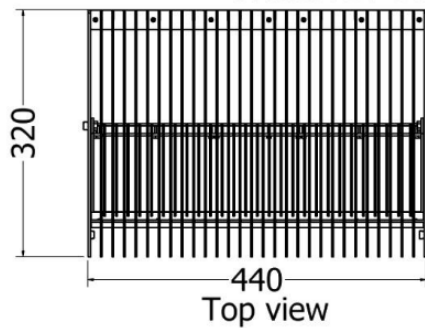

FEATURES

CATALOGUE

FEATURES

Bookends Roberto

MODEL	HEIGHT (mm)	WIDTH (mm)	DEPTH (mm)	Price (incl)
LDF-BE-3030	270	290	150	R4 150
LDF-BE-3535	350	390	215	R8 610

FEATURES

Bread Bin Benji

MODEL	HEIGHT (mm)	WIDTH (mm)	DEPTH (mm)	Price (incl)
LDF-BB-3020	220	440	320	R4 730

Model LDF-BB-3020v1

FEATURES

Laundry Bin

MODEL	HEIGHT (mm)	WIDTH (mm)	DEPTH (mm)	Price (incl)
LDF-LB-353575	750	400	400	R9 855

Model LDF-LB-353575

FEATURES

Recipe Book Stand

MODEL	HEIGHT (mm)	WIDTH (mm)	DEPTH	Price (incl)
LDF-RB-01	450	410	250	R1 690

FEATURES

Wall wine rack

MODEL	HEIGHT (mm)	WIDTH (mm)	DEPTH (mm)	Price (incl) single
LDF-WR25012030	1835	300	320	R3 890

LDF-WR-25012030

Front views

Side view

Fruit Bowl Tash

MODEL	HEIGHT (mm)	DIAM. (mm)	Price (incl)
LDF-LB-3020	250	555	R4 065
LDF-LB-4020	200	460	R3 400
LDF-LB-3015	140	330	R2 180

Model LDF-LB-4020, 3020, 3015

Front views

Top views

FEATURES

Fruit Bowl

MODEL	HEIGHT (mm)	DIAM. (mm)	Price (incl)
LDF-LB-4015	155	360	R1 275

Model LDF-LB-4015

Front view