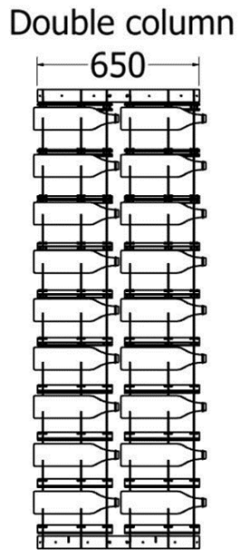

FEATURES

CATALOGUE

FEATURES

Bookends Roberto

MODEL	HEIGHT (mm)	WIDTH (mm)	DEPTH (mm)	Price (incl)
LDF-BE-3030	270	290	150	R4 150
LDF-BE-3535	350	390	215	R8 610

FEATURES

Bread Bin Benji

MODEL	HEIGHT (mm)	WIDTH (mm)	DEPTH (mm)	Price (incl)
LDF-BB-3020	220	440	320	R4 730

Model LDF-BB-3020v1

FEATURES

Laundry Bin

MODEL	HEIGHT (mm)	WIDTH (mm)	DEPTH (mm)	Price (incl)
LDF-LB-353575	750	400	400	R9 855

Model LDF-LB-353575

FEATURES

Recipe Book Stand

MODEL	HEIGHT (mm)	WIDTH (mm)	DEPTH	Price (incl)
LDF-RB-01	450	410	250	R1 690

FEATURES

Wall wine rack

MODEL	HEIGHT (mm)	WIDTH (mm)	DEPTH (mm)	Price (incl) single
LDF-WR25012030	1835	300	320	R3 890

LDF-WR-25012030

Front views

Side view

Fruit Bowl Tash

MODEL	HEIGHT (mm)	DIAM. (mm)	Price (incl)
LDF-LB-3020	250	555	R4 065
LDF-LB-4020	200	460	R3 400
LDF-LB-3015	140	330	R2 180

Model LDF-LB-4020, 3020, 3015

Front views

Top views

FEATURES

Fruit Bowl

MODEL	HEIGHT (mm)	DIAM. (mm)	Price (incl)
LDF-LB-4015	155	360	R1 275

Model LDF-LB-4015

Front view