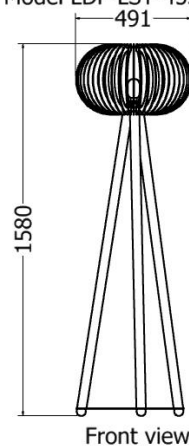

MODEL	HEIGHT (mm)	WIDTH (mm)	Price (incl)
LDF-LST-4530	1580	490	R4 820

Model LDF-LST-4530