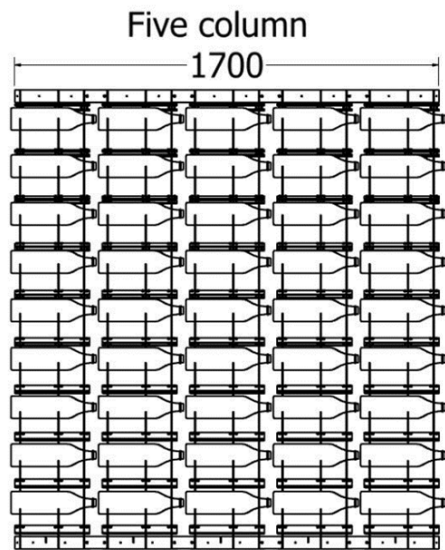

FEATURES

CATALOGUE

FEATURES

Bookends Roberto

MODEL	HEIGHT (mm)	WIDTH (mm)	DEPTH (mm)	Price (incl)
LDF-BE-3030	270	290	150	R4 150
LDF-BE-3535	350	390	215	R8 610

FEATURES

Bread Bin Benji

MODEL	HEIGHT (mm)	WIDTH (mm)	DEPTH (mm)	Price (incl)
LDF-BB-3020	220	440	320	R4 730

Model LDF-BB-3020v1

FEATURES

Laundry Bin

MODEL	HEIGHT (mm)	WIDTH (mm)	DEPTH (mm)	Price (incl)
LDF-LB-353575	750	400	400	R9 855

Model LDF-LB-353575

FEATURES

Recipe Book Stand

MODEL	HEIGHT (mm)	WIDTH (mm)	DEPTH	Price (incl)
LDF-RB-01	450	410	250	R1 690

FEATURES

Wall wine rack

MODEL	HEIGHT (mm)	WIDTH (mm)	DEPTH (mm)	Price (incl) single
LDF-WR25012030	1835	300	320	R3 890

LDF-WR-25012030

Front views

Side view

Fruit Bowl Tash

MODEL	HEIGHT (mm)	DIAM. (mm)	Price (incl)
LDF-LB-3020	250	555	R4 065
LDF-LB-4020	200	460	R3 400
LDF-LB-3015	140	330	R2 180

Model LDF-LB-4020, 3020, 3015

Front views

Top views

FEATURES

Fruit Bowl

MODEL	HEIGHT (mm)	DIAM. (mm)	Price (incl)
LDF-LB-4015	155	360	R1 275

Model LDF-LB-4015

Front view