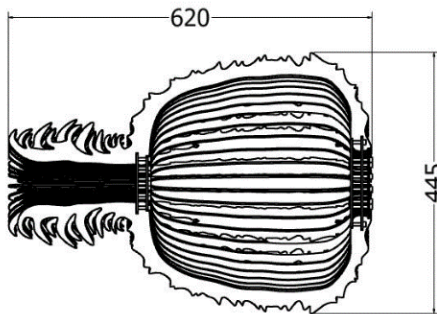

Model LDF-LB-4020, 3020, 3015

Front views

Top views

FEATURES

Fruit Bowl

MODEL	HEIGHT (mm)	DIAM. (mm)	Price (incl)
LDF-LB-4015	155	360	R1 275

Model LDF-LB-4015

Front view

Top view

FEATURES

Pineapple Fruit Bowl

MODEL	HEIGHT (mm)	Length (mm)	Width (mm)	Price (incl)
LDF-LB-5035	245	620	445	R3 810

Model LDF-LB-5035

Front view

End view

Top view

FEATURES

Kiwi Fruit Bowl

MODEL	HEIGHT (mm)	Length (mm)	Width (mm)	Price
LDF-LB-5030	215	565	400	R2 870

Model LDF-LB-5030

Front view

End view

Top view

FEATURES

Apple Fruit Bowl

MODEL	HEIGHT (mm)	Length (mm)	Width (mm)	Price (incl)
LDF-LB-4040	220	370	370	R2 255

Model LDF-LB-4040

Front view

Side view

Top view

FEATURES

Lip Stick Bowl