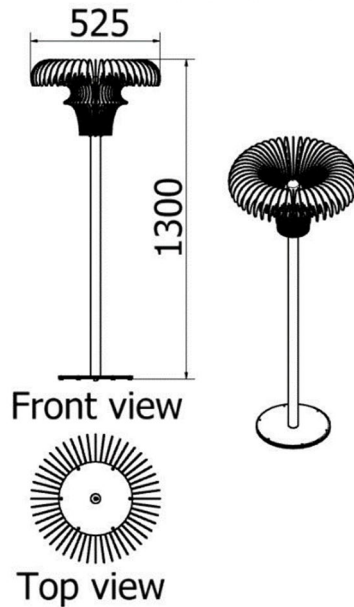

Name	MODEL	HEIGHT (mm)	WIDTH (mm)	Price (incl)
Blue Disa	LDF-LST-5230v1	1300	525	R4 925

Model LDF-LST-5230v1