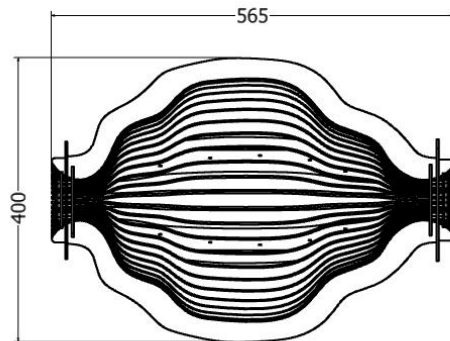

Top view

FEATURES

Pineapple Fruit Bowl

MODEL	HEIGHT (mm)	Length (mm)	Width (mm)	Price (incl)
LDF-LB-5035	245	620	445	R3 810

Model LDF-LB-5035

Front view

End view

Top view

FEATURES

Kiwi Fruit Bowl

MODEL	HEIGHT (mm)	Length (mm)	Width (mm)	Price
LDF-LB-5030	215	565	400	R2 870

Model LDF-LB-5030

Front view

End view

Top view

FEATURES

Apple Fruit Bowl

MODEL	HEIGHT (mm)	Length (mm)	Width (mm)	Price (incl)
LDF-LB-4040	220	370	370	R2 255

Model LDF-LB-4040

Front view

Side view

Top view

FEATURES

Lip Stick Bowl

MODEL	HEIGHT (mm)	Length (mm)	Width (mm)	Price (incl)
LDF-LB-5025	180	500	330	R2 335

Model LDF-LB-5025

Front view

End view

Top view

Bowl Nicci

MODEL	HEIGHT (mm)	DIAM. (mm)	Price (incl)
LDF-V-3030v1	365	325	R2 090