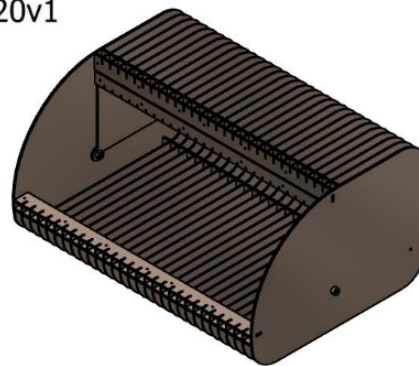

FEATURES

CATALOGUE

FEATURES

Bookends Roberto

MODEL	HEIGHT (mm)	WIDTH (mm)	DEPTH (mm)	Price (incl)
LDF-BE-3030	270	290	150	R4 150
LDF-BE-3535	350	390	215	R8 610

FEATURES

Bread Bin Benji

MODEL	HEIGHT (mm)	WIDTH (mm)	DEPTH (mm)	Price (incl)
LDF-BB-3020	220	440	320	R4 730

Model LDF-BB-3020v1

FEATURES

Laundry Bin

MODEL	HEIGHT (mm)	WIDTH (mm)	DEPTH (mm)	Price (incl)
LDF-LB-353575	750	400	400	R9 855

Model LDF-LB-353575

FEATURES

Recipe Book Stand

MODEL	HEIGHT (mm)	WIDTH (mm)	DEPTH	Price (incl)
LDF-RB-01	450	410	250	R1 690

FEATURES

Wall wine rack

MODEL	HEIGHT (mm)	WIDTH (mm)	DEPTH (mm)	Price (incl) single
LDF-WR25012030	1835	300	320	R3 890

LDF-WR-25012030

Front views

Side view

Fruit Bowl Tash

MODEL	HEIGHT (mm)	DIAM. (mm)	Price (incl)
LDF-LB-3020	250	555	R4 065
LDF-LB-4020	200	460	R3 400
LDF-LB-3015	140	330	R2 180

Model LDF-LB-4020, 3020, 3015

Front views

Top views

FEATURES

Fruit Bowl

MODEL	HEIGHT (mm)	DIAM. (mm)	Price (incl)
LDF-LB-4015	155	360	R1 275

Model LDF-LB-4015

Front view