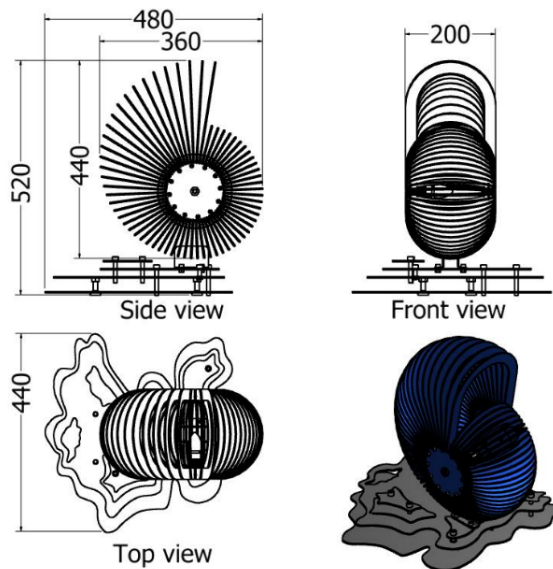

Jar Features

MODEL	HEIGHT (mm)	WIDTH (mm)	LENGTH (mm)	Price (incl)
LDF-J-5030	456	245	380	R4 255

Model LDF-J-5030

Front view

Top view

Jar Features

MODEL	HEIGHT (mm)	WIDTH (mm)	Price (incl)
LDF-J-4520	465	410	R6 550

Model LDF-J-4520

Front view

Top view

Jar Features

MODEL	HEIGHT (mm)	WIDTH (mm)	Price (incl)
LDF-J-4020	420	210	R2 275

Model LDF-J-4020v1

Front view

Top view

FEATURES

Octopus Features Jethro

MODEL	HEIGHT (mm)	WIDTH (mm)	Price (incl)
LDF-SP3030	455	450	R4 215

Model LDF-SP5030

Front view

Top view

MODEL	HEIGHT (mm)	WIDTH (mm)	Price (incl)
LDF-SP2020	235	225	R2 190

Model LDF-SP2020

Front view

225
Top view

Spiral Shell Feature Hannah

MODEL	HEIGHT (mm)	Depth (mm)	WIDTH (mm)	Price (incl)
LDF-403020	520	440	200	R4 260

Model LDF-LSS-403020v5

Jug Feature Lukie

MODEL	HEIGHT (mm)	WIDTH (mm)	Price (incl)
LDF-LS-Mv2	765	390	R5 380