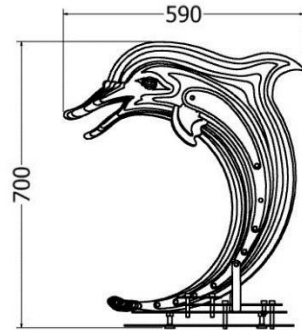

OUTDOOR FEATURES

CATALOGUE

OUTDOOR FEATURES

Garden Arch

Name	MODEL	HEIGHT (mm)	WIDTH (mm)	DEPTH (mm)
Garden Arch	LDF-LA-220120	2200	1200	600

OUTDOOR FEATURES

Bridge

Name	MODEL	HEIGHT (mm)	WIDTH (mm)	LENGTH
Bridge	LDF-LBR-10060130	1000	600	1300

Garden Bridge

Side view

Top view

OUTDOOR FEATURES

Bird Bath

Name	MODEL	HEIGHT (mm)	Diameter (mm)
Bird Bath	LDF-BB-864	800	400

Garden Bird Bath

Front view

Top view

OUTDOOR FEATURES

Dolphin

Name	MODEL	HEIGHT (mm)	WIDTH (max) (mm)	DEPTH
Dolphin	LDF-D-704050	700	400	500

Model LDF-D-05

Side view

Top view

OUTDOOR FEATURES

Bird Bath

Name	MODEL	HEIGHT (mm)	WIDTH (mm)	DEPTH
Bird Bath	LDF-BB-155050	1475	580	420

Model LDF-BB-155050

OUTDOOR FEATURES

GET IN TOUCH:

Tel: 27 (79) 397 9038

Email: donald@afrofurn.com

Website: www.afrofurn.com