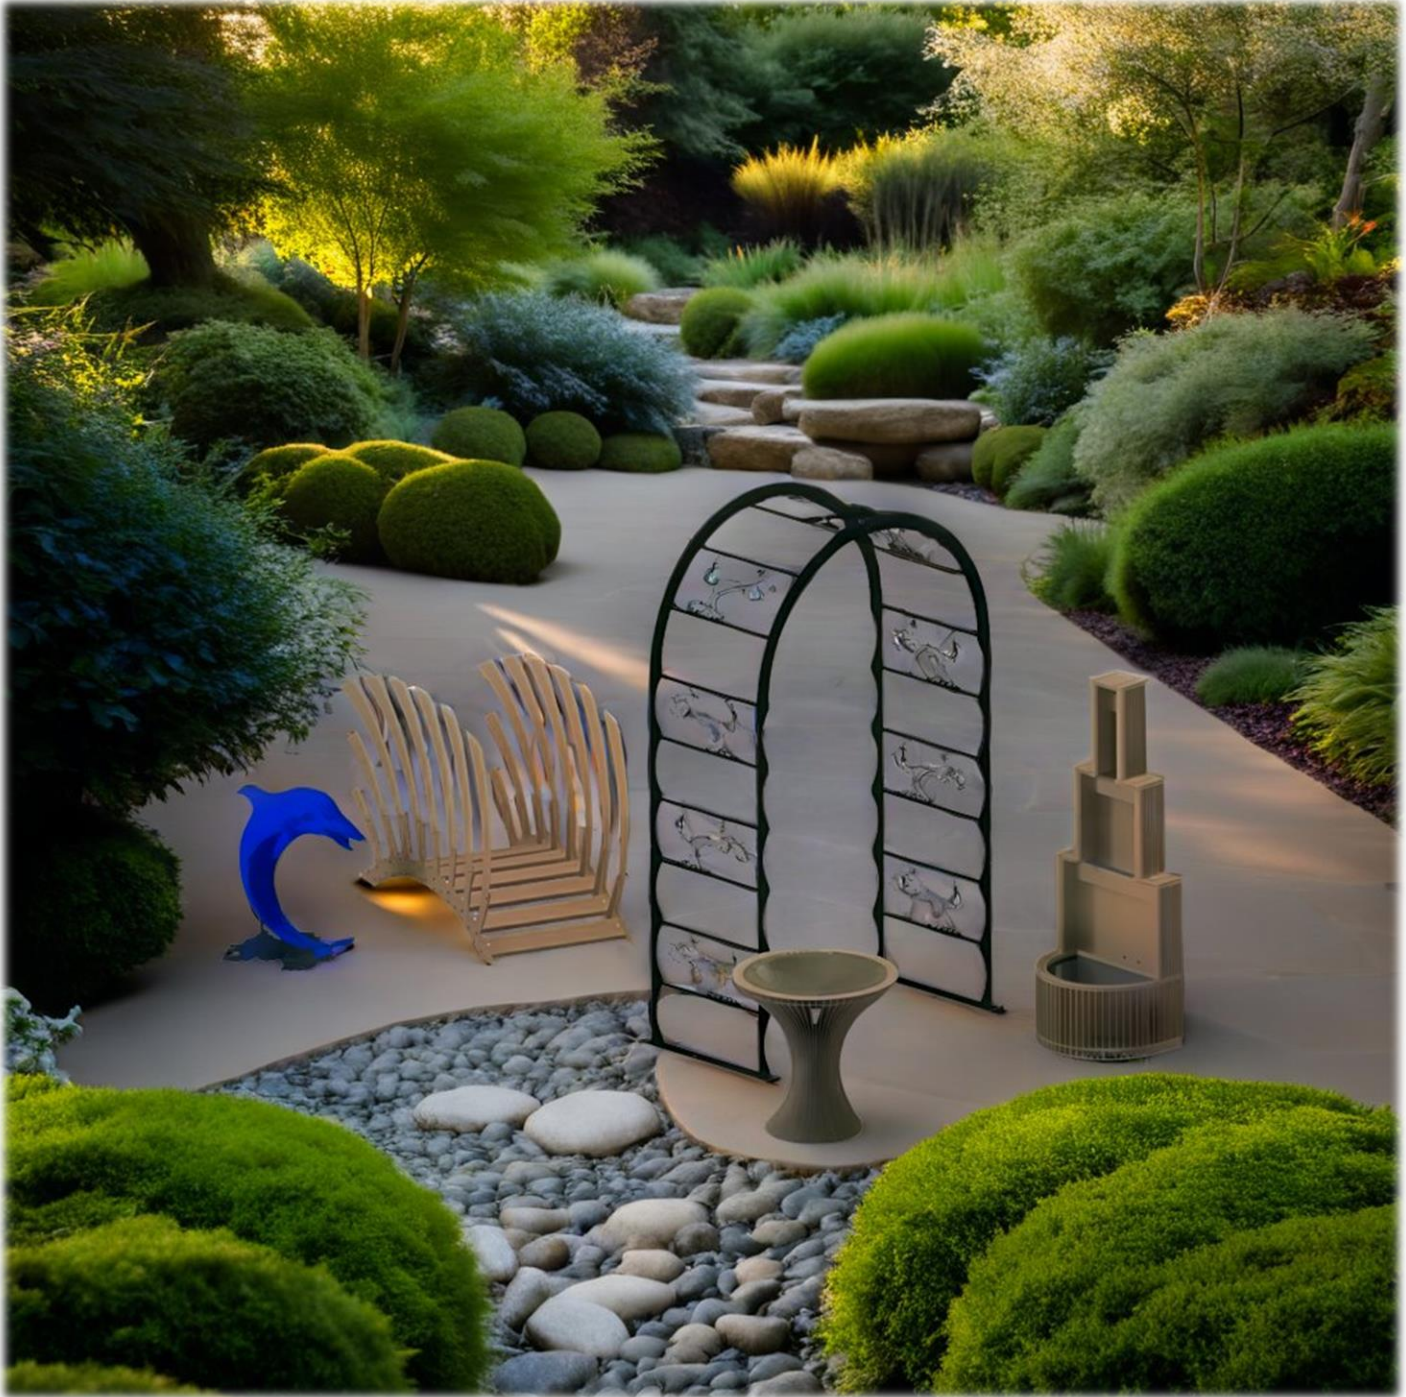

OUTDOOR FEATURES

CATALOGUE

OUTDOOR FEATURES

Garden Arch

Name	MODEL	HEIGHT (mm)	WIDTH (mm)	DEPTH (mm)
Garden Arch	LDF-LA-220120	2200	1200	600

OUTDOOR FEATURES

Bridge

Name	MODEL	HEIGHT (mm)	WIDTH (mm)	LENGTH
Bridge	LDF-LBR-10060130	1000	600	1300

Garden Bridge

Side view

Top view

OUTDOOR FEATURES

Bird Bath

Name	MODEL	HEIGHT (mm)	Diameter (mm)
Bird Bath	LDF-BB-864	800	400

Garden Bird Bath

Front view

Top view

OUTDOOR FEATURES

Dolphin

Name	MODEL	HEIGHT (mm)	WIDTH (max) (mm)	DEPTH
Dolphin	LDF-D-704050	700	400	500

Model LDF-D-05

Side view

Top view

OUTDOOR FEATURES