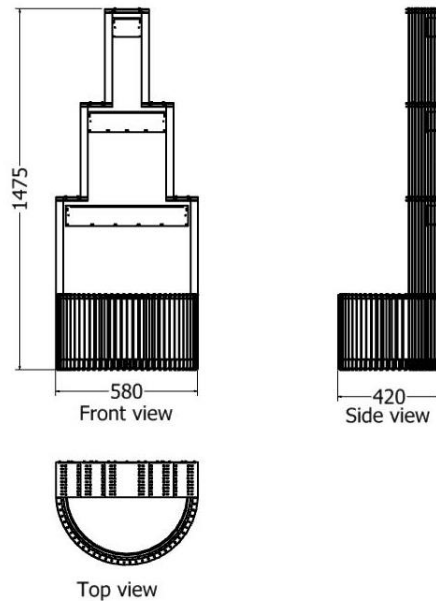

OUTDOOR FEATURES

CATALOGUE

OUTDOOR FEATURES

Garden Arch

Name	MODEL	HEIGHT (mm)	WIDTH (mm)	DEPTH (mm)
Garden Arch	LDF-LA-220120	2200	1200	600

OUTDOOR FEATURES

Bridge

Name	MODEL	HEIGHT (mm)	WIDTH (mm)	LENGTH
Bridge	LDF-LBR-10060130	1000	600	1300

Garden Bridge

Side view

Top view

OUTDOOR FEATURES

Bird Bath

Name	MODEL	HEIGHT (mm)	Diameter (mm)
Bird Bath	LDF-BB-864	800	400

Garden Bird Bath

Front view

Top view

OUTDOOR FEATURES

Dolphin

Name	MODEL	HEIGHT (mm)	WIDTH (max) (mm)	DEPTH
Dolphin	LDF-D-704050	700	400	500

Model LDF-D-05

Side view

Top view

OUTDOOR FEATURES

Bird Bath

Name	MODEL	HEIGHT (mm)	WIDTH (mm)	DEPTH
Bird Bath	LDF-BB-155050	1475	580	420

Model LDF-BB-155050

OUTDOOR FEATURES

GET IN TOUCH:

Tel: 27 (79) 397 9038

Email: donald@afrofurn.com

Website: www.afrofurn.com