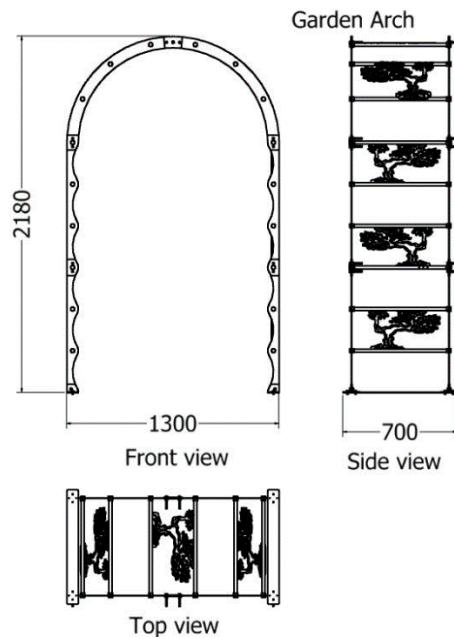

OUTDOOR FEATURES

CATALOGUE

OUTDOOR FEATURES

Garden Arch

Name	MODEL	HEIGHT (mm)	WIDTH (mm)	DEPTH (mm)
Garden Arch	LDF-LA-220120	2200	1200	600

OUTDOOR FEATURES

Bridge

Name	MODEL	HEIGHT (mm)	WIDTH (mm)	LENGTH
Bridge	LDF-LBR-10060130	1000	600	1300

Garden Bridge

Side view

Top view

OUTDOOR FEATURES

Bird Bath

Name	MODEL	HEIGHT (mm)	Diameter (mm)
Bird Bath	LDF-BB-864	800	400

Garden Bird Bath

Front view

Top view

OUTDOOR FEATURES

Dolphin

Name	MODEL	HEIGHT (mm)	WIDTH (max) (mm)	DEPTH
Dolphin	LDF-D-704050	700	400	500

Model LDF-D-05

Side view

Top view

OUTDOOR FEATURES