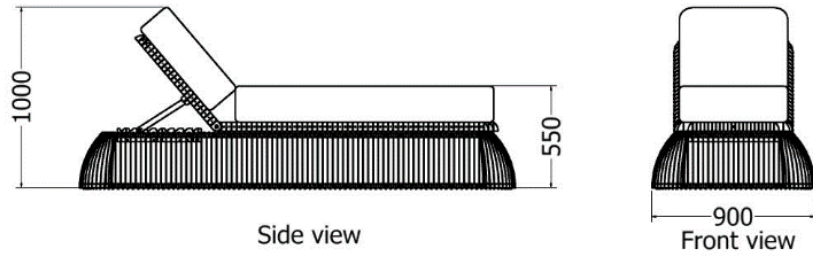

MODEL	HEIGHT (mm)	Length (mm)	Width (mm)
LDF-LDC-18080v4	Variable	2005	700

Model LDF-LDC-18080v4

Front view

Side view

Top view

LOUNGERS

Variable Lounger

MODEL	HEIGHT (mm)	Length (mm)	Width (mm)
LDF-LDC-206060	570	2240	950

Model LDF-LDC-206060

LOUNGERS

Variable Lounger

MODEL	HEIGHT (mm)	Length (mm)	Width (mm)
LDF-LDC-206060v3	Variable	2240	950

Model LDF-LDC-206060v1

Front view

Side view

Top view

LOUNGERS

Variable Lounger

MODEL	HEIGHT (mm)	Length (mm)	Width (mm)
LDF-LDC-206040	Variable	2400	900

Model LDF-LDC-206040

Accessories:

- Removable Side Tables
- Removable Side Boards
- Sun Shield
- Cushions
- Castors