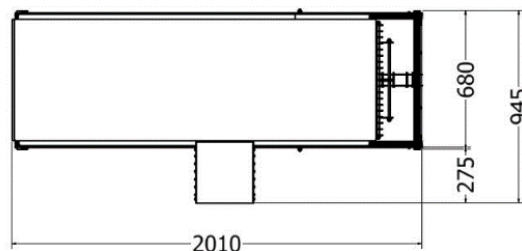

LOUNGERS

CATALOGUE

LOUNGERS

Variable Straight Lounger

MODEL	HEIGHT (mm)	LENGTH (mm)	Width (mm)
LDF-LDC-206030	Variable	2070	720

Front view

Side view

Top view

Variable Contoured Lounger

MODEL	HEIGHT (mm)	LENGTH (mm)	Width (mm)
LDF-LDC-18080v3	Variable	2075	700

Model LDF-LDC-18080v3

Front view

Side view

Top view

LOUNGERS

Variable Lounger

MODEL	HEIGHT (mm)	Length (mm)	Width (mm)
LDF-LDC-18080v4	Variable	2005	700

Model LDF-LDC-18080v4

Front view

Side view

Top view

LOUNGERS

Variable Lounger

MODEL	HEIGHT (mm)	Length (mm)	Width (mm)
LDF-LDC-206060	570	2240	950

Model LDF-LDC-206060

LOUNGERS

Variable Lounger

MODEL	HEIGHT (mm)	Length (mm)	Width (mm)
LDF-LDC-206060v3	Variable	2240	950

Model LDF-LDC-206060v1

Front view

Side view

Top view