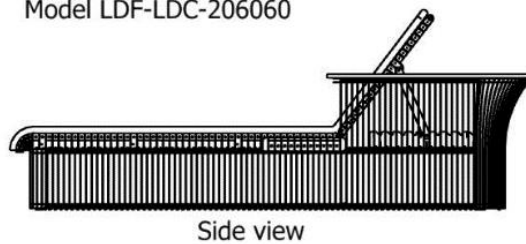

LOUNGERS

Variable Straight Lounger

MODEL	HEIGHT (mm)	LENGTH (mm)	Width (mm)
LDF-LDC-18080v2	Variable	2080	700

End view

Model LDF-LDC-1880v2

Side view

Top view

LOUNGERS

Variable Contoured Lounger

MODEL	HEIGHT (mm)	LENGTH (mm)	Width (mm)
LDF-LDC-18080v3	Variable	2075	700

Model LDF-LDC-18080v3

Front view

Side view

Top view

LOUNGERS

Variable Lounger

MODEL	HEIGHT (mm)	Length (mm)	Width (mm)
LDF-LDC-18080v4	Variable	2005	700

Model LDF-LDC-18080v4

Front view

Side view

Top view

LOUNGERS

Variable Lounger

MODEL	HEIGHT (mm)	Length (mm)	Width (mm)
LDF-LDC-206060	570	2240	950

Model LDF-LDC-206060

LOUNGERS

Variable Lounger

MODEL	HEIGHT (mm)	Length (mm)	Width (mm)
LDF-LDC-206060v3	Variable	2240	950

Model LDF-LDC-206060v1

Front view

Side view

Top view