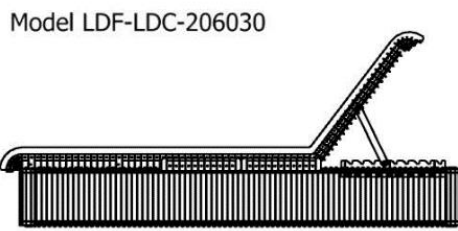

LOUNGERS

CATALOGUE

LOUNGERS

Variable Straight Lounger

MODEL	HEIGHT (mm)	LENGTH (mm)	Width (mm)
LDF-LDC-206030	Variable	2070	720

Front view

Side view

Top view

LOUNGERS

Variable Straight Lounger

MODEL	HEIGHT (mm)	LENGTH (mm)	Width (mm)
LDF-LDC-18080v2	Variable	2080	700

End view

Model LDF-LDC-1880v2

Side view

Top view

LOUNGERS

Variable Contoured Lounger

MODEL	HEIGHT (mm)	LENGTH (mm)	Width (mm)
LDF-LDC-18080v3	Variable	2075	700

Model LDF-LDC-18080v3

Front view

Side view

Top view

LOUNGERS

Variable Lounger

MODEL	HEIGHT (mm)	Length (mm)	Width (mm)
LDF-LDC-18080v4	Variable	2005	700

Model LDF-LDC-18080v4

Front view

Side view

Top view

LOUNGERS

Variable Lounger

MODEL	HEIGHT (mm)	Length (mm)	Width (mm)
LDF-LDC-206060	570	2240	950