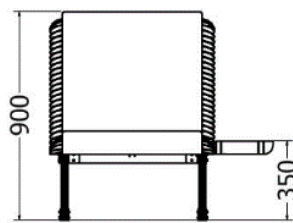

LOUNGERS

CATALOGUE

LOUNGERS

Variable Straight Lounger

MODEL	HEIGHT (mm)	LENGTH (mm)	Width (mm)
LDF-LDC-206030	Variable	2070	720

Front view

Side view

Top view

LOUNGERS

Variable Straight Lounger

MODEL	HEIGHT (mm)	LENGTH (mm)	Width (mm)
LDF-LDC-18080v2	Variable	2080	700

End view

Model LDF-LDC-1880v2

Side view

Top view

LOUNGERS

Variable Contoured Lounger

MODEL	HEIGHT (mm)	LENGTH (mm)	Width (mm)
LDF-LDC-18080v3	Variable	2075	700

Model LDF-LDC-18080v3

Front view

Side view

Top view

LOUNGERS

Variable Lounger

MODEL	HEIGHT (mm)	Length (mm)	Width (mm)
LDF-LDC-18080v4	Variable	2005	700

Model LDF-LDC-18080v4

Front view

Side view

Top view

LOUNGERS

Variable Lounger

MODEL	HEIGHT (mm)	Length (mm)	Width (mm)
LDF-LDC-206060	570	2240	950