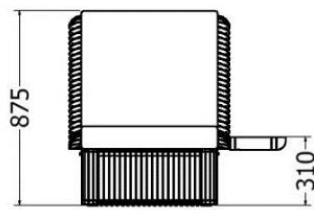

LOUNGERS

CATALOGUE

LOUNGERS

Variable Straight Lounger

MODEL	HEIGHT (mm)	LENGTH (mm)	Width (mm)
LDF-LDC-206030	Variable	2070	720

Front view

Side view

Top view

LOUNGERS

Variable Straight Lounger

MODEL	HEIGHT (mm)	LENGTH (mm)	Width (mm)
LDF-LDC-18080v2	Variable	2080	700

End view

Model LDF-LDC-1880v2

Side view

Top view

LOUNGERS

Variable Contoured Lounger

MODEL	HEIGHT (mm)	LENGTH (mm)	Width (mm)
LDF-LDC-18080v3	Variable	2075	700

Model LDF-LDC-18080v3

Front view

Side view

Top view

LOUNGERS

Variable Lounger

MODEL	HEIGHT (mm)	Length (mm)	Width (mm)
LDF-LDC-18080v4	Variable	2005	700

Model LDF-LDC-18080v4

Front view

Side view

Top view

LOUNGERS

Variable Lounger

MODEL	HEIGHT (mm)	Length (mm)	Width (mm)
LDF-LDC-206060	570	2240	950