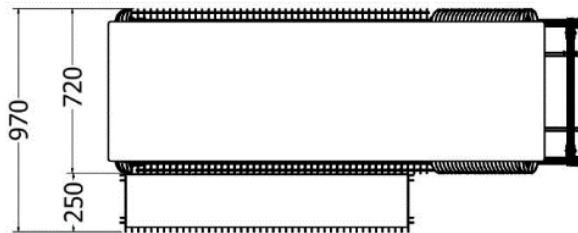

LOUNGERS

CATALOGUE

LOUNGERS

Variable Straight Lounger

MODEL	HEIGHT (mm)	LENGTH (mm)	Width (mm)
LDF-LDC-206030	Variable	2070	720

Front view

Side view

Top view

LOUNGERS

Variable Straight Lounger

MODEL	HEIGHT (mm)	LENGTH (mm)	Width (mm)
LDF-LDC-18080v2	Variable	2080	700

End view

Model LDF-LDC-1880v2

Side view

Top view

LOUNGERS

Variable Contoured Lounger

MODEL	HEIGHT (mm)	LENGTH (mm)	Width (mm)
LDF-LDC-18080v3	Variable	2075	700

Model LDF-LDC-18080v3

Front view

Side view

Top view

LOUNGERS

Variable Lounger

MODEL	HEIGHT (mm)	Length (mm)	Width (mm)
LDF-LDC-18080v4	Variable	2005	700

Model LDF-LDC-18080v4

Front view

Side view

Top view

LOUNGERS

Variable Lounger

MODEL	HEIGHT (mm)	Length (mm)	Width (mm)
LDF-LDC-206060	570	2240	950