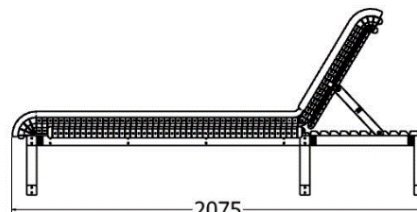

LOUNGERS

CATALOGUE

LOUNGERS

Variable Straight Lounger

MODEL	HEIGHT (mm)	LENGTH (mm)	Width (mm)
LDF-LDC-206030	Variable	2070	720

Front view

Side view

Top view

LOUNGERS

Variable Straight Lounger

MODEL	HEIGHT (mm)	LENGTH (mm)	Width (mm)
LDF-LDC-18080v2	Variable	2080	700

End view

Model LDF-LDC-1880v2

Side view

Top view

LOUNGERS

Variable Contoured Lounger

MODEL	HEIGHT (mm)	LENGTH (mm)	Width (mm)
LDF-LDC-18080v3	Variable	2075	700

Model LDF-LDC-18080v3

Front view

Side view

Top view

LOUNGERS

Variable Lounger

MODEL	HEIGHT (mm)	Length (mm)	Width (mm)
LDF-LDC-18080v4	Variable	2005	700

Model LDF-LDC-18080v4

Front view

Side view

Top view

LOUNGERS

Variable Lounger

MODEL	HEIGHT (mm)	Length (mm)	Width (mm)
LDF-LDC-206060	570	2240	950