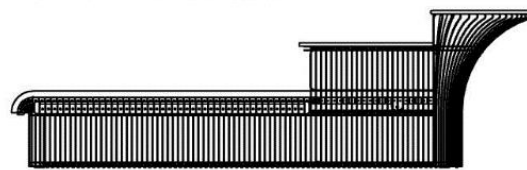

Model LDF-LDC-206060

LOUNGERS

Variable Lounger

MODEL	HEIGHT (mm)	Length (mm)	Width (mm)
LDF-LDC-206060v3	Variable	2240	950

Model LDF-LDC-206060v1

Front view

Side view

Top view

LOUNGERS

Variable Lounger

MODEL	HEIGHT (mm)	Length (mm)	Width (mm)
LDF-LDC-206040	Variable	2400	900

Model LDF-LDC-206040

Accessories:

- Removable Side Tables
- Removable Side Boards
- Sun Shield
- Cushions
- Castors