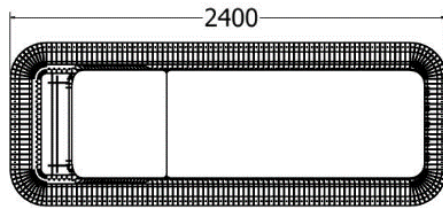

LOUNGERS

CATALOGUE

LOUNGERS

Variable Straight Lounger

MODEL	HEIGHT (mm)	LENGTH (mm)	Width (mm)
LDF-LDC-206030	Variable	2070	720

Front view

Side view

Top view

MODEL	HEIGHT (mm)	Length (mm)	Width (mm)
LDF-LDC-18080v4	Variable	2005	700

Model LDF-LDC-18080v4

Front view

Side view

Top view

LOUNGERS

Variable Lounger

MODEL	HEIGHT (mm)	Length (mm)	Width (mm)
LDF-LDC-206060	570	2240	950

Model LDF-LDC-206060

LOUNGERS

Variable Lounger

MODEL	HEIGHT (mm)	Length (mm)	Width (mm)
LDF-LDC-206060v3	Variable	2240	950

Model LDF-LDC-206060v1

Front view

Side view

Top view

LOUNGERS

Variable Lounger

MODEL	HEIGHT (mm)	Length (mm)	Width (mm)
LDF-LDC-206040	Variable	2400	900

Model LDF-LDC-206040

Accessories:

- Removable Side Tables
- Removable Side Boards
- Sun Shield
- Cushions
- Castors