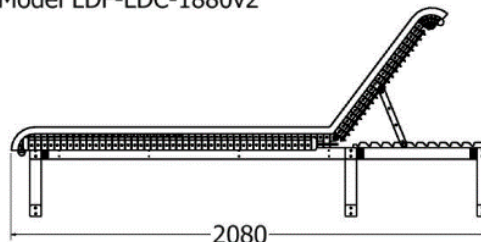

LOUNGERS

CATALOGUE

LOUNGERS

Variable Straight Lounger

MODEL	HEIGHT (mm)	LENGTH (mm)	Width (mm)
LDF-LDC-206030	Variable	2070	720

Front view

Side view

Top view

LOUNGERS

Variable Straight Lounger

MODEL	HEIGHT (mm)	LENGTH (mm)	Width (mm)
LDF-LDC-18080v2	Variable	2080	700

End view

Model LDF-LDC-1880v2

Side view

Top view

LOUNGERS

Variable Contoured Lounger

MODEL	HEIGHT (mm)	LENGTH (mm)	Width (mm)
LDF-LDC-18080v3	Variable	2075	700

Model LDF-LDC-18080v3

Front view

Side view

Top view

LOUNGERS

Variable Lounger

MODEL	HEIGHT (mm)	Length (mm)	Width (mm)
LDF-LDC-18080v4	Variable	2005	700

Model LDF-LDC-18080v4

Front view

Side view

Top view

LOUNGERS

Variable Lounger

MODEL	HEIGHT (mm)	Length (mm)	Width (mm)
LDF-LDC-206060	570	2240	950