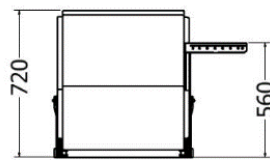

LOUNGERS

CATALOGUE

LOUNGERS

Variable Straight Lounger

MODEL	HEIGHT (mm)	LENGTH (mm)	Width (mm)
LDF-LDC-206030	Variable	2070	720

Front view

Side view

Top view

LOUNGERS

Variable Straight Lounger

MODEL	HEIGHT (mm)	LENGTH (mm)	Width (mm)
LDF-LDC-18080v2	Variable	2080	700

End view

Model LDF-LDC-1880v2

Side view

Top view

LOUNGERS

Variable Contoured Lounger

MODEL	HEIGHT (mm)	LENGTH (mm)	Width (mm)
LDF-LDC-18080v3	Variable	2075	700

Model LDF-LDC-18080v3

Front view

Side view

Top view

LOUNGERS

Variable Lounger

MODEL	HEIGHT (mm)	Length (mm)	Width (mm)
LDF-LDC-18080v4	Variable	2005	700

Model LDF-LDC-18080v4

Front view

Side view

Top view

LOUNGERS

Variable Lounger

MODEL	HEIGHT (mm)	Length (mm)	Width (mm)
LDF-LDC-206060	570	2240	950