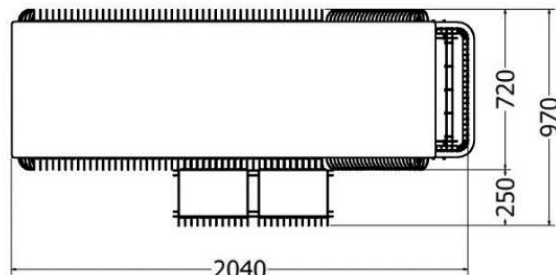

LOUNGERS

CATALOGUE

LOUNGERS

Variable Straight Lounger

MODEL	HEIGHT (mm)	LENGTH (mm)	Width (mm)
LDF-LDC-206030	Variable	2070	720

Front view

Side view

Top view

LOUNGERS

Variable Straight Lounger

MODEL	HEIGHT (mm)	LENGTH (mm)	Width (mm)
LDF-LDC-18080v2	Variable	2080	700

End view

Model LDF-LDC-1880v2

Side view

Top view

LOUNGERS

Variable Contoured Lounger

MODEL	HEIGHT (mm)	LENGTH (mm)	Width (mm)
LDF-LDC-18080v3	Variable	2075	700

Model LDF-LDC-18080v3

Front view

Side view

Top view

LOUNGERS

Variable Lounger

MODEL	HEIGHT (mm)	Length (mm)	Width (mm)
LDF-LDC-18080v4	Variable	2005	700

Model LDF-LDC-18080v4

Front view

Side view

Top view

LOUNGERS

Variable Lounger

MODEL	HEIGHT (mm)	Length (mm)	Width (mm)
LDF-LDC-206060	570	2240	950