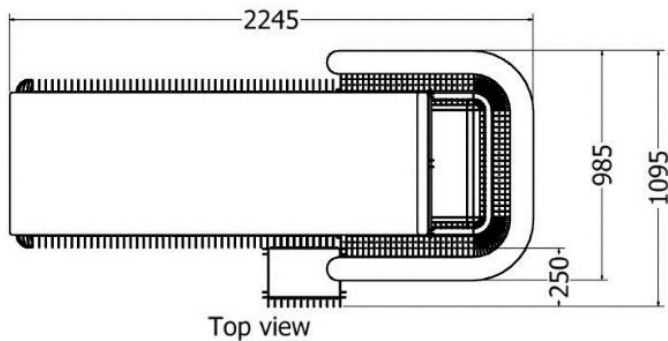

LOUNGERS

Variable Straight Lounger

MODEL	HEIGHT (mm)	LENGTH (mm)	Width (mm)
LDF-LDC-18080v2	Variable	2080	700

End view

Model LDF-LDC-1880v2

Side view

Top view

LOUNGERS

Variable Contoured Lounger

MODEL	HEIGHT (mm)	LENGTH (mm)	Width (mm)
LDF-LDC-18080v3	Variable	2075	700

Model LDF-LDC-18080v3

Front view

Side view

Top view

LOUNGERS

Variable Lounger

MODEL	HEIGHT (mm)	Length (mm)	Width (mm)
LDF-LDC-18080v4	Variable	2005	700

Model LDF-LDC-18080v4

Front view

Side view

Top view

LOUNGERS

Variable Lounger

MODEL	HEIGHT (mm)	Length (mm)	Width (mm)
LDF-LDC-206060	570	2240	950

Model LDF-LDC-206060

LOUNGERS

Variable Lounger

MODEL	HEIGHT (mm)	Length (mm)	Width (mm)
LDF-LDC-206060v3	Variable	2240	950

Model LDF-LDC-206060v1

Front view

Side view

Top view