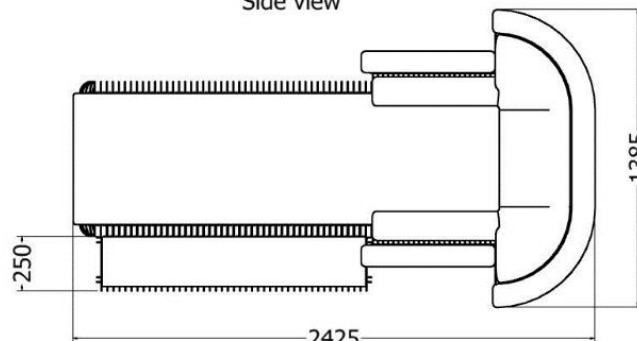

LOUNGERS

CATALOGUE

LOUNGERS

Variable Straight Lounger

MODEL	HEIGHT (mm)	LENGTH (mm)	Width (mm)
LDF-LDC-206030	Variable	2070	720

Front view

Side view

Top view

MODEL	HEIGHT (mm)	Length (mm)	Width (mm)
LDF-LDC-18080v4	Variable	2005	700

Model LDF-LDC-18080v4

Front view

Side view

Top view

LOUNGERS

Variable Lounger

MODEL	HEIGHT (mm)	Length (mm)	Width (mm)
LDF-LDC-206060	570	2240	950

Model LDF-LDC-206060

LOUNGERS

Variable Lounger

MODEL	HEIGHT (mm)	Length (mm)	Width (mm)
LDF-LDC-206060v3	Variable	2240	950

Model LDF-LDC-206060v1

Front view

Side view

Top view

LOUNGERS

Variable Lounger

MODEL	HEIGHT (mm)	Length (mm)	Width (mm)
LDF-LDC-206040	Variable	2400	900

Model LDF-LDC-206040

Accessories:

- Removable Side Tables
- Removable Side Boards
- Sun Shield
- Cushions
- Castors