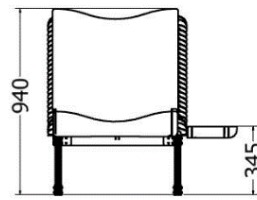

LOUNGERS

CATALOGUE

LOUNGERS

Variable Straight Lounger

MODEL	HEIGHT (mm)	LENGTH (mm)	Width (mm)
LDF-LDC-206030	Variable	2070	720

Front view

Side view

Top view

LOUNGERS

Variable Straight Lounger

MODEL	HEIGHT (mm)	LENGTH (mm)	Width (mm)
LDF-LDC-18080v2	Variable	2080	700

End view

Model LDF-LDC-1880v2

Side view

Top view

LOUNGERS

Variable Contoured Lounger

MODEL	HEIGHT (mm)	LENGTH (mm)	Width (mm)
LDF-LDC-18080v3	Variable	2075	700

Model LDF-LDC-18080v3

Front view

Side view

Top view

LOUNGERS

Variable Lounger

MODEL	HEIGHT (mm)	Length (mm)	Width (mm)
LDF-LDC-18080v4	Variable	2005	700

Model LDF-LDC-18080v4

Front view

Side view

Top view

LOUNGERS

Variable Lounger

MODEL	HEIGHT (mm)	Length (mm)	Width (mm)
LDF-LDC-206060	570	2240	950