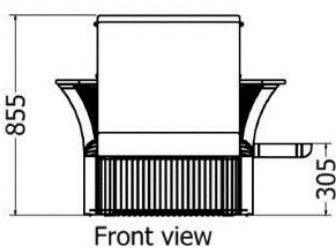

LOUNGERS

Variable Straight Lounger

MODEL	HEIGHT (mm)	LENGTH (mm)	Width (mm)
LDF-LDC-18080v2	Variable	2080	700

End view

Model LDF-LDC-1880v2

Side view

Top view

LOUNGERS

Variable Contoured Lounger

MODEL	HEIGHT (mm)	LENGTH (mm)	Width (mm)
LDF-LDC-18080v3	Variable	2075	700

Model LDF-LDC-18080v3

Front view

Side view

Top view

LOUNGERS

Variable Lounger

MODEL	HEIGHT (mm)	Length (mm)	Width (mm)
LDF-LDC-18080v4	Variable	2005	700

Model LDF-LDC-18080v4

Front view

Side view

Top view

LOUNGERS

Variable Lounger

MODEL	HEIGHT (mm)	Length (mm)	Width (mm)
LDF-LDC-206060	570	2240	950

Model LDF-LDC-206060

LOUNGERS

Variable Lounger

MODEL	HEIGHT (mm)	Length (mm)	Width (mm)
LDF-LDC-206060v3	Variable	2240	950

Model LDF-LDC-206060v1

Front view

Side view

Top view