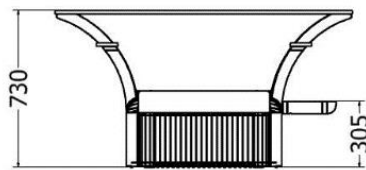

MODEL	HEIGHT (mm)	Length (mm)	Width (mm)
LDF-LDC-18080v4	Variable	2005	700

Model LDF-LDC-18080v4

Front view

Side view

Top view

LOUNGERS

Variable Lounger

MODEL	HEIGHT (mm)	Length (mm)	Width (mm)
LDF-LDC-206060	570	2240	950

Model LDF-LDC-206060

LOUNGERS

Variable Lounger

MODEL	HEIGHT (mm)	Length (mm)	Width (mm)
LDF-LDC-206060v3	Variable	2240	950

Model LDF-LDC-206060v1

Front view

Side view

Top view

LOUNGERS

Variable Lounger

MODEL	HEIGHT (mm)	Length (mm)	Width (mm)
LDF-LDC-206040	Variable	2400	900

Model LDF-LDC-206040

Accessories:

- Removable Side Tables
- Removable Side Boards
- Sun Shield
- Cushions
- Castors