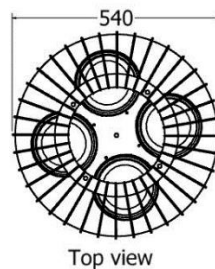

# PLANTERS

*Planter Shasta Daisy*

Name	MODEL	HEIGHT (mm)	DIAMETER (mm)
Shasta Daisy	LDF-PL2-50v3	1350	1220

*Planter African Daisy*

Name	MODEL	HEIGHT (mm)	DIAMETER (mm)
African Daisy	LDF-PL-50v2	800	550

# PLANTERS

*Single Planter Gerbera Daisy*

Name	MODEL	HEIGHT (mm)	DIAMETER (mm)
Gerbera Daisy	LDF-PLH-3080	900	650

Model LDF-PL-3080v3

Front view

Top view

*Planter Purple Daisy*

Name	MODEL	HEIGHT (mm)	DIAMETER (mm)
<i>Purple Daisy</i>	LDF-100100	1000	950

# PLANTERS

*Planter Barbeton Daisy*

Name	MODEL	HEIGHT (mm)	DIAMETER (mm)
Barbeton Daisy	LDF-PL-7550	750	700

Front view

Top view

*Planter Straight slat Shasta Daisy*

Name	MODEL	HEIGHT (mm)	DIAMETER (mm)
Shasta Daisy	LDF-PP-2530	270	380
Shasta Daisy	LDF-PP-3540	370	480
Shasta Daisy	LDF-PP-4550	470	580
Shasta Daisy	LDF-PP-5560	570	680

Name	MODEL	HEIGHT (mm)	DIAMETER (mm)
Gum Bush Daisy	LDF-PL-15080	1500	800

Model LDF-PL-15080v2

Front view

Top view

*Planter Gum Bush Pansie*

Name	MODEL	HEIGHT (mm)	WIDTH (max) (mm)
Gum Bush Pansie	LDF-DL-6525v2	360	300