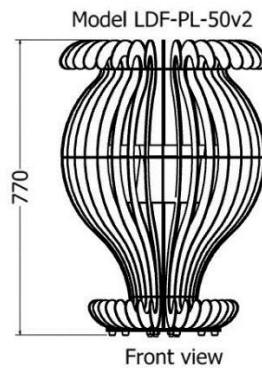

# PLANTERS

*Planter Shasta Daisy*

Name	MODEL	HEIGHT (mm)	DIAMETER (mm)
Shasta Daisy	LDF-PL2-50v3	1350	1220

*Planter African Daisy*

Name	MODEL	HEIGHT (mm)	DIAMETER (mm)
African Daisy	LDF-PL-50v2	800	550

# PLANTERS

*Single Planter Gerbera Daisy*

Name	MODEL	HEIGHT (mm)	DIAMETER (mm)
Gerbera Daisy	LDF-PLH-3080	900	650

Model LDF-PL-3080v3

Front view

Top view

*Planter Purple Daisy*

Name	MODEL	HEIGHT (mm)	DIAMETER (mm)
<i>Purple Daisy</i>	LDF-100100	1000	950

# PLANTERS

*Planter Barbeton Daisy*

Name	MODEL	HEIGHT (mm)	DIAMETER (mm)
Barbeton Daisy	LDF-PL-7550	750	700

Front view

Top view

*Planter Straight slat Shasta Daisy*

Name	MODEL	HEIGHT (mm)	DIAMETER (mm)
Shasta Daisy	LDF-PP-2530	270	380
Shasta Daisy	LDF-PP-3540	370	480
Shasta Daisy	LDF-PP-4550	470	580
Shasta Daisy	LDF-PP-5560	570	680

Name	MODEL	HEIGHT (mm)	DIAMETER (mm)
Gum Bush Daisy	LDF-PL-15080	1500	800

Model LDF-PL-15080v2

Front view

Top view

*Planter Gum Bush Pansie*

Name	MODEL	HEIGHT (mm)	WIDTH (max) (mm)
Gum Bush Pansie	LDF-DL-6525v2	360	300