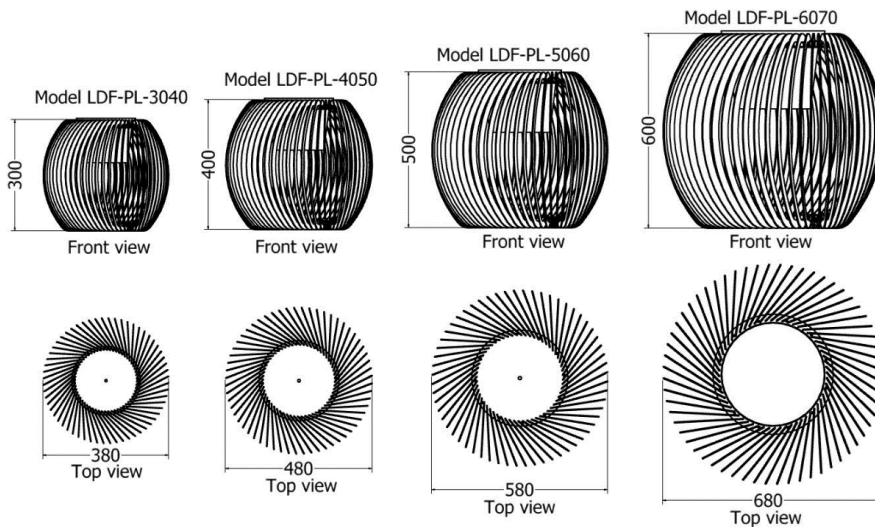

# PLANTERS

*Single Planter Gerbera Daisy*

Name	MODEL	HEIGHT (mm)	DIAMETER (mm)
Gerbera Daisy	LDF-PLH-3080	900	650

Model LDF-PL-3080v3

Front view

Top view

*Planter Purple Daisy*

Name	MODEL	HEIGHT (mm)	DIAMETER (mm)
<i>Purple Daisy</i>	LDF-100100	1000	950

# PLANTERS

*Planter Barbeton Daisy*

Name	MODEL	HEIGHT (mm)	DIAMETER (mm)
Barbeton Daisy	LDF-PL-7550	750	700

Front view

Top view

*Planter Straight slat Shasta Daisy*

Name	MODEL	HEIGHT (mm)	DIAMETER (mm)
Shasta Daisy	LDF-PP-2530	270	380
Shasta Daisy	LDF-PP-3540	370	480
Shasta Daisy	LDF-PP-4550	470	580
Shasta Daisy	LDF-PP-5560	570	680

*Planter Angled Slat Rock Daisy*

Name	MODEL	HEIGHT (mm)	DIAMETER (mm)
Rock Daisy	LDF-WP-3040	300	380
Rock Daisy	LDF-WP-4050	400	480
Rock Daisy	LDF-WP-5060	500	580
Rock Daisy	LDF-WP-6070	600	680

*Planter Gum Bush Daisy*

Name	MODEL	HEIGHT (mm)	DIAMETER (mm)
Gum Bush Daisy	LDF-PL-15080	1500	800

Model LDF-PL-15080v2

Front view

Top view

*Planter Gum Bush Pansie*

Name	MODEL	HEIGHT (mm)	WIDTH (max) (mm)
Gum Bush Pansie	LDF-DL-6525v2	360	300