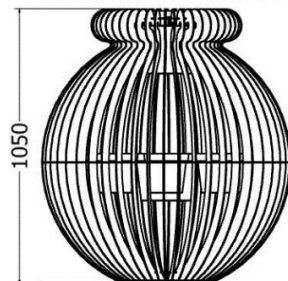

# PLANTERS

*Planter Shasta Daisy*

Name	MODEL	HEIGHT (mm)	DIAMETER (mm)
Shasta Daisy	LDF-PL2-50v3	1350	1220

*Planter African Daisy*

Name	MODEL	HEIGHT (mm)	DIAMETER (mm)
African Daisy	LDF-PL-50v2	800	550

# PLANTERS

*Single Planter Gerbera Daisy*

Name	MODEL	HEIGHT (mm)	DIAMETER (mm)
Gerbera Daisy	LDF-PLH-3080	900	650

Model LDF-PL-3080v3

Front view

Top view

*Planter Purple Daisy*

Name	MODEL	HEIGHT (mm)	DIAMETER (mm)
<i>Purple Daisy</i>	LDF-100100	1000	950

Model LDF-PL-100100v4

Front view

Top view

# PLANTERS

*Planter Barbeton Daisy*

Name	MODEL	HEIGHT (mm)	DIAMETER (mm)
Barbeton Daisy	LDF-PL-7550	750	700

Front view

Top view

*Planter Straight slat Shasta Daisy*

Name	MODEL	HEIGHT (mm)	DIAMETER (mm)
Shasta Daisy	LDF-PP-2530	270	380
Shasta Daisy	LDF-PP-3540	370	480
Shasta Daisy	LDF-PP-4550	470	580
Shasta Daisy	LDF-PP-5560	570	680