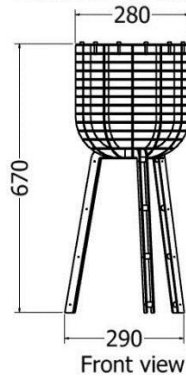

Name	MODEL	HEIGHT (mm)	WIDTH (max) (mm)
Gum Bush Pansie	LDF-DL-6525v2	360	300

Model LDF-DL-6525v2