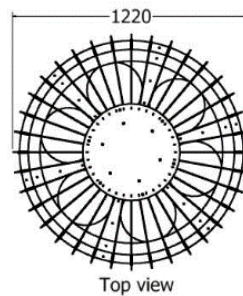

# PLANTERS

*Planter Shasta Daisy*

Name	MODEL	HEIGHT (mm)	DIAMETER (mm)
Shasta Daisy	LDF-PL2-50v3	1350	1220

*Planter African Daisy*

Name	MODEL	HEIGHT (mm)	DIAMETER (mm)
African Daisy	LDF-PL-50v2	800	550

# PLANTERS

*Single Planter Gerbera Daisy*

Name	MODEL	HEIGHT (mm)	DIAMETER (mm)
Gerbera Daisy	LDF-PLH-3080	900	650

Model LDF-PL-3080v3

Front view

Top view

*Planter Purple Daisy*

Name	MODEL	HEIGHT (mm)	DIAMETER (mm)
<i>Purple Daisy</i>	LDF-100100	1000	950

# PLANTERS

*Planter Barbeton Daisy*

Name	MODEL	HEIGHT (mm)	DIAMETER (mm)
Barbeton Daisy	LDF-PL-7550	750	700

Front view

Top view

*Planter Straight slat Shasta Daisy*

Name	MODEL	HEIGHT (mm)	DIAMETER (mm)
Shasta Daisy	LDF-PP-2530	270	380
Shasta Daisy	LDF-PP-3540	370	480
Shasta Daisy	LDF-PP-4550	470	580
Shasta Daisy	LDF-PP-5560	570	680

Name	MODEL	HEIGHT (mm)	DIAMETER (mm)
Gum Bush Daisy	LDF-PL-15080	1500	800

Model LDF-PL-15080v2

Front view

Top view

*Planter Gum Bush Pansie*

Name	MODEL	HEIGHT (mm)	WIDTH (max) (mm)
Gum Bush Pansie	LDF-DL-6525v2	360	300