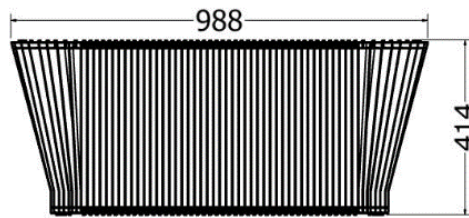

# PLANTERS

Balcony Planter

Name	MODEL	HEIGHT (mm)	WIDTH (max) (mm)	Depth (mm)
	LDF-BPL-12020	1200	1300	350

# PLANTERS

Table Planter

Name	MODEL	HEIGHT (mm)	WIDTH (max) (mm)	Depth (mm)
	LDF-TPL1-01	470	900	1500

5

Planter

Name	MODEL	HEIGHT (mm)	WIDTH (max) (mm)	Depth (mm)
	LDF-PL-803530	414	488	988

Model LDF-PL-803530

Front view

End view

Top view