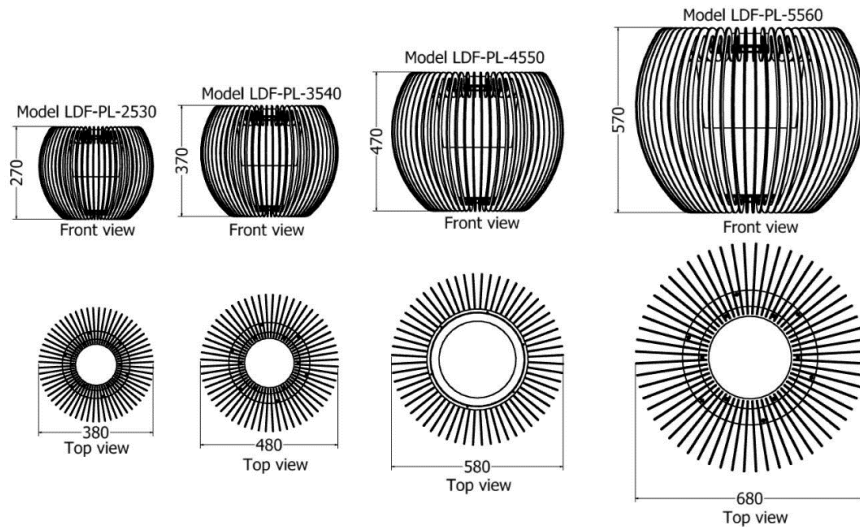

# PLANTERS

*Single Planter Gerbera Daisy*

Name	MODEL	HEIGHT (mm)	DIAMETER (mm)
Gerbera Daisy	LDF-PLH-3080	900	650

Model LDF-PL-3080v3

Front view

Top view

*Planter Purple Daisy*

Name	MODEL	HEIGHT (mm)	DIAMETER (mm)
<i>Purple Daisy</i>	LDF-100100	1000	950

# PLANTERS

*Planter Barbeton Daisy*

Name	MODEL	HEIGHT (mm)	DIAMETER (mm)
Barbeton Daisy	LDF-PL-7550	750	700

Front view

Top view

*Planter Straight slat Shasta Daisy*

Name	MODEL	HEIGHT (mm)	DIAMETER (mm)
Shasta Daisy	LDF-PP-2530	270	380
Shasta Daisy	LDF-PP-3540	370	480
Shasta Daisy	LDF-PP-4550	470	580
Shasta Daisy	LDF-PP-5560	570	680

*Planter Angled Slat Rock Daisy*

Name	MODEL	HEIGHT (mm)	DIAMETER (mm)
Rock Daisy	LDF-WP-3040	300	380
Rock Daisy	LDF-WP-4050	400	480
Rock Daisy	LDF-WP-5060	500	580
Rock Daisy	LDF-WP-6070	600	680

*Planter Gum Bush Daisy*

Name	MODEL	HEIGHT (mm)	DIAMETER (mm)
Gum Bush Daisy	LDF-PL-15080	1500	800

Model LDF-PL-15080v2

Front view

Top view

*Planter Gum Bush Pansie*

Name	MODEL	HEIGHT (mm)	WIDTH (max) (mm)
Gum Bush Pansie	LDF-DL-6525v2	360	300