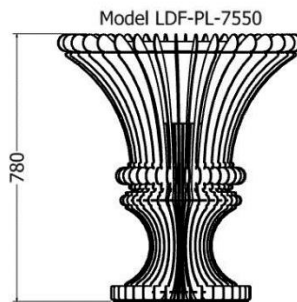

# PLANTERS

*Single Planter Gerbera Daisy*

Name	MODEL	HEIGHT (mm)	DIAMETER (mm)
Gerbera Daisy	LDF-PLH-3080	900	650

Model LDF-PL-3080v3

Front view

Top view

*Planter Purple Daisy*

Name	MODEL	HEIGHT (mm)	DIAMETER (mm)
<i>Purple Daisy</i>	LDF-100100	1000	950

Model LDF-PL-100100v4

Front view

Top view

# PLANTERS

*Planter Barbeton Daisy*

Name	MODEL	HEIGHT (mm)	DIAMETER (mm)
Barbeton Daisy	LDF-PL-7550	750	700

Front view

Top view

*Planter Straight slat Shasta Daisy*

Name	MODEL	HEIGHT (mm)	DIAMETER (mm)
Shasta Daisy	LDF-PP-2530	270	380
Shasta Daisy	LDF-PP-3540	370	480
Shasta Daisy	LDF-PP-4550	470	580
Shasta Daisy	LDF-PP-5560	570	680

Name	MODEL	HEIGHT (mm)	DIAMETER (mm)
Gum Bush Daisy	LDF-PL-15080	1500	800

Model LDF-PL-15080v2

Front view

Top view

*Planter Gum Bush Pansie*

Name	MODEL	HEIGHT (mm)	WIDTH (max) (mm)
Gum Bush Pansie	LDF-DL-6525v2	360	300