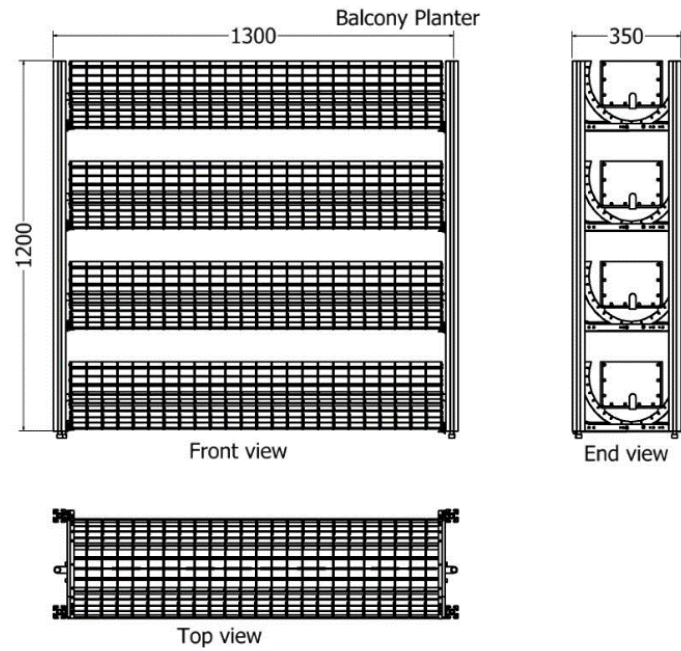

Name	MODEL	HEIGHT (mm)	DIAMETER (mm)
Gum Bush Daisy	LDF-PL-15080	1500	800

Model LDF-PL-15080v2

Front view

Top view

*Planter Gum Bush Pansie*

Name	MODEL	HEIGHT (mm)	WIDTH (max) (mm)
Gum Bush Pansie	LDF-DL-6525v2	360	300

# PLANTERS

Balcony Planter

Name	MODEL	HEIGHT (mm)	WIDTH (max) (mm)	Depth (mm)
	LDF-BPL-12020	1200	1300	350

# PLANTERS

Table Planter

Name	MODEL	HEIGHT (mm)	WIDTH (max) (mm)	Depth (mm)
	LDF-TPL1-01	470	900	1500

5

Planter

Name	MODEL	HEIGHT (mm)	WIDTH (max) (mm)	Depth (mm)
	LDF-PL-803530	414	488	988

Model LDF-PL-803530

Front view

End view

Top view