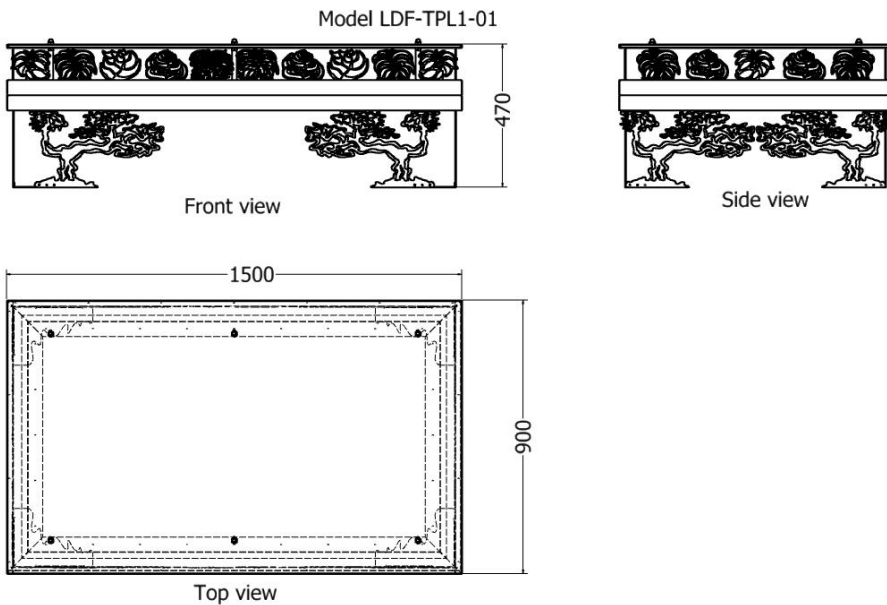

# PLANTERS

Balcony Planter

Name	MODEL	HEIGHT (mm)	WIDTH (max) (mm)	Depth (mm)
	LDF-BPL-12020	1200	1300	350

# PLANTERS

Table Planter

Name	MODEL	HEIGHT (mm)	WIDTH (max) (mm)	Depth (mm)
	LDF-TPL1-01	470	900	1500

5

Planter

Name	MODEL	HEIGHT (mm)	WIDTH (max) (mm)	Depth (mm)
	LDF-PL-803530	414	488	988

Model LDF-PL-803530

Front view

End view

Top view