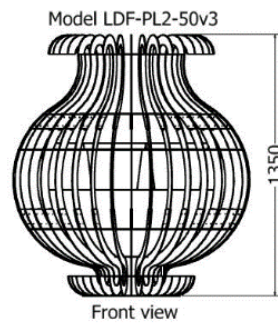

# PLANTERS

*Planter Shasta Daisy*

Name	MODEL	HEIGHT (mm)	DIAMETER (mm)
Shasta Daisy	LDF-PL2-50v3	1350	1220

*Planter African Daisy*

Name	MODEL	HEIGHT (mm)	DIAMETER (mm)
African Daisy	LDF-PL-50v2	800	550

# PLANTERS

*Single Planter Gerbera Daisy*

Name	MODEL	HEIGHT (mm)	DIAMETER (mm)
Gerbera Daisy	LDF-PLH-3080	900	650

Model LDF-PL-3080v3

Front view

Top view

*Planter Purple Daisy*

Name	MODEL	HEIGHT (mm)	DIAMETER (mm)
<i>Purple Daisy</i>	LDF-100100	1000	950

# PLANTERS

*Planter Barbeton Daisy*

Name	MODEL	HEIGHT (mm)	DIAMETER (mm)
Barbeton Daisy	LDF-PL-7550	750	700

Front view

Top view

*Planter Straight slat Shasta Daisy*

Name	MODEL	HEIGHT (mm)	DIAMETER (mm)
Shasta Daisy	LDF-PP-2530	270	380
Shasta Daisy	LDF-PP-3540	370	480
Shasta Daisy	LDF-PP-4550	470	580
Shasta Daisy	LDF-PP-5560	570	680

Name	MODEL	HEIGHT (mm)	DIAMETER (mm)
Gum Bush Daisy	LDF-PL-15080	1500	800

Model LDF-PL-15080v2

Front view

Top view

*Planter Gum Bush Pansie*

Name	MODEL	HEIGHT (mm)	WIDTH (max) (mm)
Gum Bush Pansie	LDF-DL-6525v2	360	300