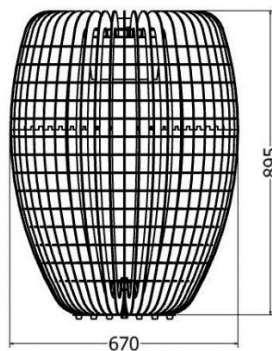

# PLANTERS

*Planter Shasta Daisy*

Name	MODEL	HEIGHT (mm)	DIAMETER (mm)
Shasta Daisy	LDF-PL2-50v3	1350	1220

*Planter African Daisy*

Name	MODEL	HEIGHT (mm)	DIAMETER (mm)
African Daisy	LDF-PL-50v2	800	550

# PLANTERS

*Single Planter Gerbera Daisy*

Name	MODEL	HEIGHT (mm)	DIAMETER (mm)
Gerbera Daisy	LDF-PLH-3080	900	650

Model LDF-PL-3080v3

Front view

Top view

*Planter Purple Daisy*

Name	MODEL	HEIGHT (mm)	DIAMETER (mm)
<i>Purple Daisy</i>	LDF-100100	1000	950

# PLANTERS

*Planter Barbeton Daisy*

Name	MODEL	HEIGHT (mm)	DIAMETER (mm)
Barbeton Daisy	LDF-PL-7550	750	700

Front view

Top view

*Planter Straight slat Shasta Daisy*

Name	MODEL	HEIGHT (mm)	DIAMETER (mm)
Shasta Daisy	LDF-PP-2530	270	380
Shasta Daisy	LDF-PP-3540	370	480
Shasta Daisy	LDF-PP-4550	470	580
Shasta Daisy	LDF-PP-5560	570	680

Name	MODEL	HEIGHT (mm)	DIAMETER (mm)
Gum Bush Daisy	LDF-PL-15080	1500	800

Model LDF-PL-15080v2

Front view

Top view

*Planter Gum Bush Pansie*

Name	MODEL	HEIGHT (mm)	WIDTH (max) (mm)
Gum Bush Pansie	LDF-DL-6525v2	360	300