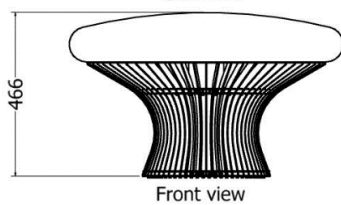

Model LDF-SP-CHD-5080

DINING ROOM CHAIRS

Curvaceous Round Back Dining Room Chair

| MODEL | HEIGHT (mm) | LENGTH (mm) | WIDTH (mm) | Price (incl) |
|-------------------|-------------|-------------|------------|--------------|
| LDF-SP-CHD-5080v1 | 750 | 750 | 930 | R18 630 |

Model LDF-SP-CHD-5080v1

Front view

Side View

Top view

DINING ROOM CHAIRS

Clover Round Back Dining Room Chair

| MODEL | HEIGHT (mm) | LENGTH (mm) | WIDTH (mm) | Price (incl) |
|-----------------|-------------|-------------|------------|--------------|
| LDF-SP-CHD-3760 | 700 | 925 | 1030 | R19 935 |

Model LDF-SP-CHD-3760

Ottoman

Ottoman Tulip Series

| MODEL | HEIGHT (mm) | Diam. (mm) | PRICE incl |
|-----------------|-------------|------------|------------|
| LDF-SP-OTS-6843 | 466 | 780 | R10 580 |

Model LDF-SP-OTS-6843
Otterman