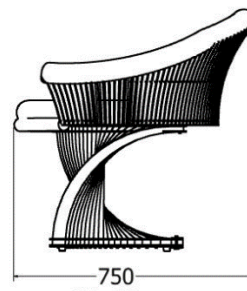

Model LDF-SP-CHD-1009498

DINING ROOM CHAIRS

Curvaceous Chair Series

Curvaceous High Back Dining Room Chair

| MODEL | HEIGHT (mm) | LENGTH (mm) | WIDTH (mm) | Price (incl) |
|-----------------|-------------|-------------|------------|--------------|
| LDF-SP-CHD-5080 | 1160 | 810 | 920 | R20 210 |

Model LDF-SP-CHD-5080

DINING ROOM CHAIRS

Curvaceous Round Back Dining Room Chair

| MODEL | HEIGHT (mm) | LENGTH (mm) | WIDTH (mm) | Price (incl) |
|-------------------|-------------|-------------|------------|--------------|
| LDF-SP-CHD-5080v1 | 750 | 750 | 930 | R18 630 |

Model LDF-SP-CHD-5080v1

Front view

Side View

Top view

DINING ROOM CHAIRS

Clover Round Back Dining Room Chair

| MODEL | HEIGHT (mm) | LENGTH (mm) | WIDTH (mm) | Price (incl) |
|-----------------|-------------|-------------|------------|--------------|
| LDF-SP-CHD-3760 | 700 | 925 | 1030 | R19 935 |