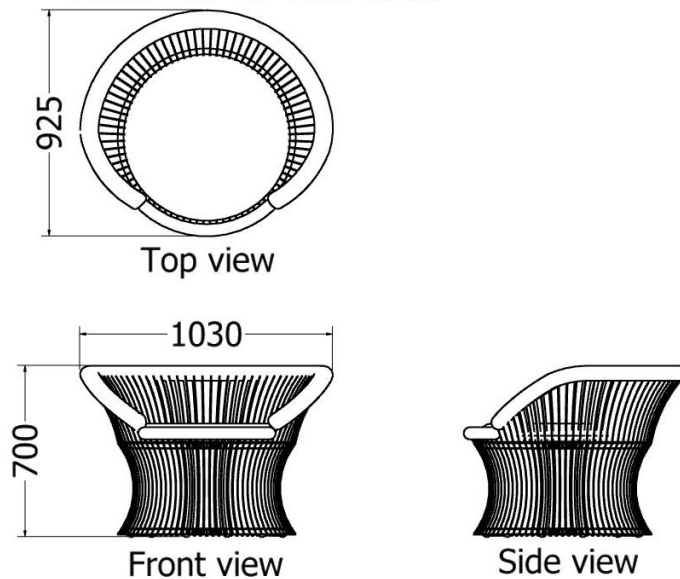

MODEL	HEIGHT (mm)	LENGTH (mm)	WIDTH (mm)	Price (incl)
LDF-SP-CHD-3760	700	925	1030	R19 935

Model LDF-SP-CHD-3760