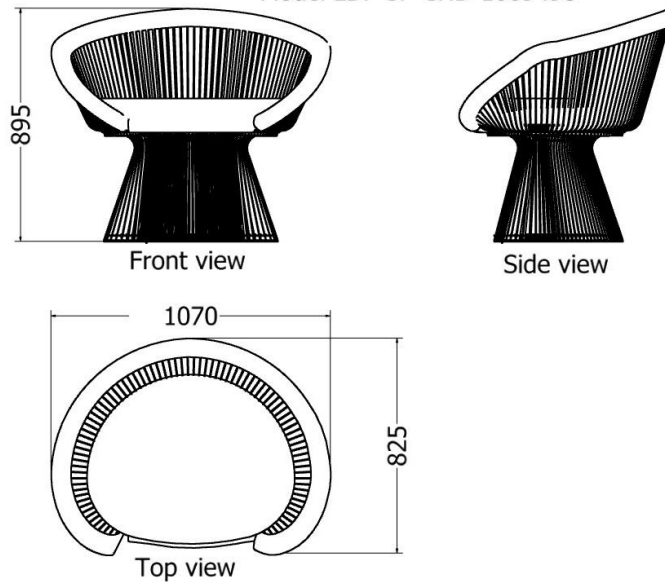

Model LDF-SP-CHL-101010

DINING ROOM CHAIRS

Tulip Dining Room Chair

| MODEL | HEIGHT (mm) | LENGTH (mm) | WIDTH (mm) | PRICE (incl) |
|-----------------|-------------|-------------|------------|--------------|
| LDF-SP-CHD-4060 | 850 | 790 | 565 | R21 550 |

Model LDF-SP-CHD-4060

DINING ROOM CHAIRS

Tulip Easy Chair

| MODEL | HEIGHT (mm) | LENGTH (mm) | WIDTH (mm) | Price (incl) |
|--------------------|-------------|-------------|------------|--------------|
| LDF-SP-CHD-1009498 | 895 | 1070 | 825 | R23 505 |

Model LDF-SP-CHD-1009498

DINING ROOM CHAIRS

Curvaceous Chair Series

Curvaceous High Back Dining Room Chair

| MODEL | HEIGHT (mm) | LENGTH (mm) | WIDTH (mm) | Price (incl) |
|-----------------|-------------|-------------|------------|--------------|
| LDF-SP-CHD-5080 | 1160 | 810 | 920 | R20 210 |