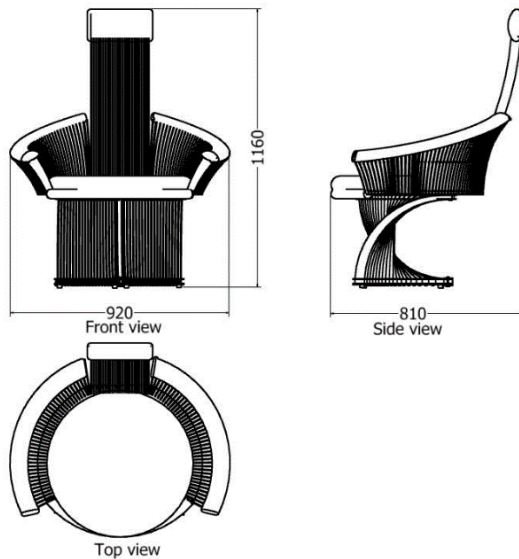

Model LDF-SP-CHD-1009498

DINING ROOM CHAIRS

Curvaceous Chair Series

Curvaceous High Back Dining Room Chair

| MODEL | HEIGHT (mm) | LENGTH (mm) | WIDTH (mm) | Price (incl) |
|-----------------|-------------|-------------|------------|--------------|
| LDF-SP-CHD-5080 | 1160 | 810 | 920 | R20 210 |

Model LDF-SP-CHD-5080

DINING ROOM CHAIRS

Curvaceous Round Back Dining Room Chair

| MODEL | HEIGHT (mm) | LENGTH (mm) | WIDTH (mm) | Price (incl) |
|-------------------|-------------|-------------|------------|--------------|
| LDF-SP-CHD-5080v1 | 750 | 750 | 930 | R18 630 |

Model LDF-SP-CHD-5080v1

Front view

Side View

Top view

DINING ROOM CHAIRS

Clover Round Back Dining Room Chair

| MODEL | HEIGHT (mm) | LENGTH (mm) | WIDTH (mm) | Price (incl) |
|-----------------|-------------|-------------|------------|--------------|
| LDF-SP-CHD-3760 | 700 | 925 | 1030 | R19 935 |