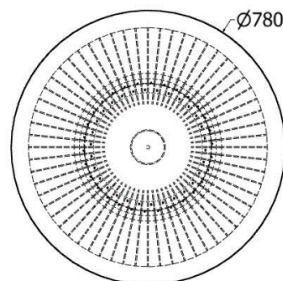

Model LDF-SP-CHD-5080

DINING ROOM CHAIRS

Curvaceous Round Back Dining Room Chair

| MODEL | HEIGHT (mm) | LENGTH (mm) | WIDTH (mm) | Price (incl) |
|-------------------|-------------|-------------|------------|--------------|
| LDF-SP-CHD-5080v1 | 750 | 750 | 930 | R18 630 |

Model LDF-SP-CHD-5080v1

Front view

Side View

Top view

DINING ROOM CHAIRS

Clover Round Back Dining Room Chair

| MODEL | HEIGHT (mm) | LENGTH (mm) | WIDTH (mm) | Price (incl) |
|-----------------|-------------|-------------|------------|--------------|
| LDF-SP-CHD-3760 | 700 | 925 | 1030 | R19 935 |

Model LDF-SP-CHD-3760

Ottoman

Ottoman Tulip Series

| MODEL | HEIGHT (mm) | Diam. (mm) | PRICE incl |
|-----------------|-------------|------------|------------|
| LDF-SP-OTS-6843 | 466 | 780 | R10 580 |

Model LDF-SP-OTS-6843
Otterman