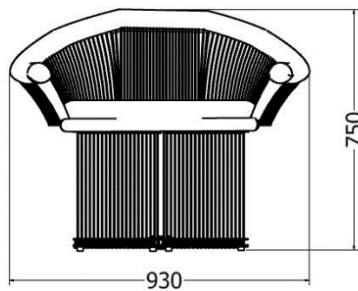

Model LDF-SP-CHD-1009498

DINING ROOM CHAIRS

Curvaceous Chair Series

Curvaceous High Back Dining Room Chair

| MODEL | HEIGHT (mm) | LENGTH (mm) | WIDTH (mm) | Price (incl) |
|-----------------|-------------|-------------|------------|--------------|
| LDF-SP-CHD-5080 | 1160 | 810 | 920 | R20 210 |

Model LDF-SP-CHD-5080

DINING ROOM CHAIRS

Curvaceous Round Back Dining Room Chair

| MODEL | HEIGHT (mm) | LENGTH (mm) | WIDTH (mm) | Price (incl) |
|-------------------|-------------|-------------|------------|--------------|
| LDF-SP-CHD-5080v1 | 750 | 750 | 930 | R18 630 |

Model LDF-SP-CHD-5080v1

Front view

Side View

Top view

DINING ROOM CHAIRS

Clover Round Back Dining Room Chair

| MODEL | HEIGHT (mm) | LENGTH (mm) | WIDTH (mm) | Price (incl) |
|-----------------|-------------|-------------|------------|--------------|
| LDF-SP-CHD-3760 | 700 | 925 | 1030 | R19 935 |