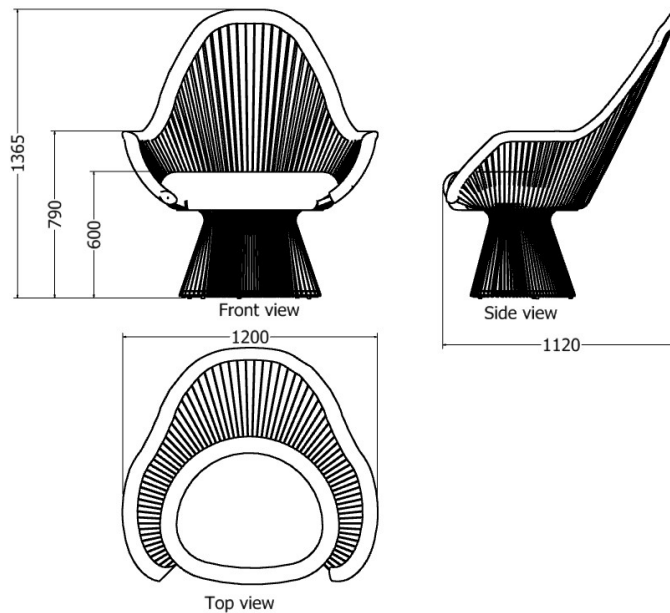

DINING ROOM CHAIRS

CATALOGUE

DINING ROOM CHAIRS

Tulip Series

DINING ROOM CHAIRS

Tulip Lounge Chair

| MODEL | HEIGHT (mm) | LENGTH (mm) | WIDTH (mm) | Price (incl) |
|-------------------|-------------|-------------|------------|--------------|
| LDF-SP-CHD-101010 | 1075 | 1100 | 990 | R29 525 |

Model LDF-SP-CHL-101010

DINING ROOM CHAIRS

Tulip Dining Room Chair

| MODEL | HEIGHT (mm) | LENGTH (mm) | WIDTH (mm) | PRICE (incl) |
|-----------------|-------------|-------------|------------|--------------|
| LDF-SP-CHD-4060 | 850 | 790 | 565 | R21 550 |

Model LDF-SP-CHD-1009498

DINING ROOM CHAIRS

Curvaceous Chair Series

Curvaceous High Back Dining Room Chair

| MODEL | HEIGHT (mm) | LENGTH (mm) | WIDTH (mm) | Price (incl) |
|-----------------|-------------|-------------|------------|--------------|
| LDF-SP-CHD-5080 | 1160 | 810 | 920 | R20 210 |

Model LDF-SP-CHD-5080v1

Front view

Side View

Top view

DINING ROOM CHAIRS

Clover Round Back Dining Room Chair

| MODEL | HEIGHT (mm) | LENGTH (mm) | WIDTH (mm) | Price (incl) |
|-----------------|-------------|-------------|------------|--------------|
| LDF-SP-CHD-3760 | 700 | 925 | 1030 | R19 935 |