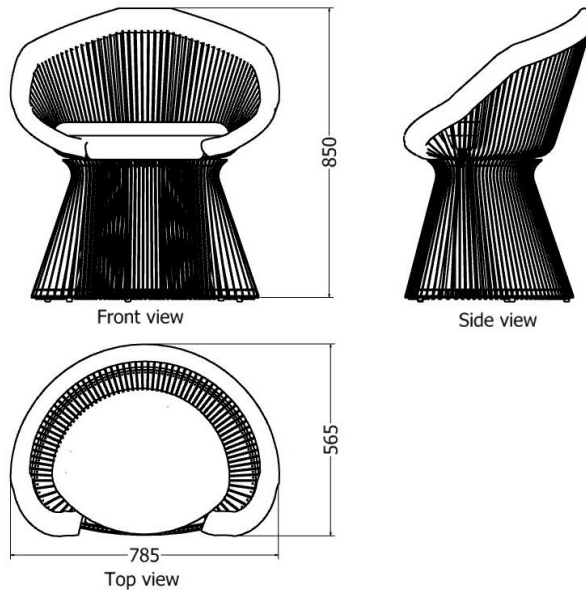

DINING ROOM CHAIRS

CATALOGUE

DINING ROOM CHAIRS

Tulip Series

DINING ROOM CHAIRS

Tulip Lounge Chair

| MODEL | HEIGHT (mm) | LENGTH (mm) | WIDTH (mm) | Price (incl) |
|-------------------|-------------|-------------|------------|--------------|
| LDF-SP-CHD-101010 | 1075 | 1100 | 990 | R29 525 |

Model LDF-SP-CHL-101010

DINING ROOM CHAIRS

Tulip Dining Room Chair

| MODEL | HEIGHT (mm) | LENGTH (mm) | WIDTH (mm) | PRICE (incl) |
|-----------------|-------------|-------------|------------|--------------|
| LDF-SP-CHD-4060 | 850 | 790 | 565 | R21 550 |

Model LDF-SP-CHD-4060

DINING ROOM CHAIRS

Tulip Easy Chair

| MODEL | HEIGHT (mm) | LENGTH (mm) | WIDTH (mm) | Price (incl) |
|--------------------|-------------|-------------|------------|--------------|
| LDF-SP-CHD-1009498 | 895 | 1070 | 825 | R23 505 |

Model LDF-SP-CHD-1009498

DINING ROOM CHAIRS

Curvaceous Chair Series

Curvaceous High Back Dining Room Chair

| MODEL | HEIGHT (mm) | LENGTH (mm) | WIDTH (mm) | Price (incl) |
|-----------------|-------------|-------------|------------|--------------|
| LDF-SP-CHD-5080 | 1160 | 810 | 920 | R20 210 |