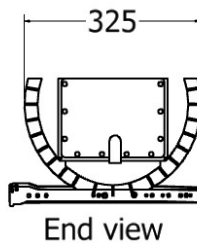

Top view

Planter Straight slat Shasta Daisy

MODEL	HEIGHT (mm)	DIA (mm)	Price (incl)
LDF-PP-2530	270	380	R4 275
LDF-PP-3540	370	480	R4 825
LDF-PP-4550	470	580	R7 405
LDF-PP-5560	570	680	R10 530

Planter Angled Slat Rock Daisy

MODEL	HEIGHT (mm)	DIA (mm)	Price (incl)
LDF-WP-3040	300	380	R4 275
LDF-WP-4050	400	480	R4 825
LDF-WP-5060	500	580	R7 405
LDF-WP-6070	600	680	R10 530

Planter Gum Bush Daisy

MODEL	HEIGHT (mm)	DIAMETER (mm)	Price (incl)
LDF-PL-15080	1450	850	R32 140

Model LDF-PL-15080v2

Front view

Top view

Planter Gum Bush Pansie

MODEL	HEIGHT (mm)	WIDTH (max) (mm)	Price (incl)
LDF-DL-6525v2	360	300	R2 550

Model LDF-DL-6525v2

Balcony Planter

MODEL	HEIGHT (mm)	WIDTH (max) (mm)	Depth (mm)	Price (incl)
LDF-BPL-12020	1200	1300	350	R8 415

Model LDF-BPL-1202015

PLANTERS

Table Planter

MODEL	HEIGHT (mm)	WIDTH (max) (mm)	Depth (mm)	Price (incl)
LDF-TPL1-01	470	900	1500	TBA

5

Planter

MODEL	HEIGHT (mm)	WIDTH (max) (mm)	Depth (mm)	Price (incl)
LDF-PL-803530	414	488	988	R14 200