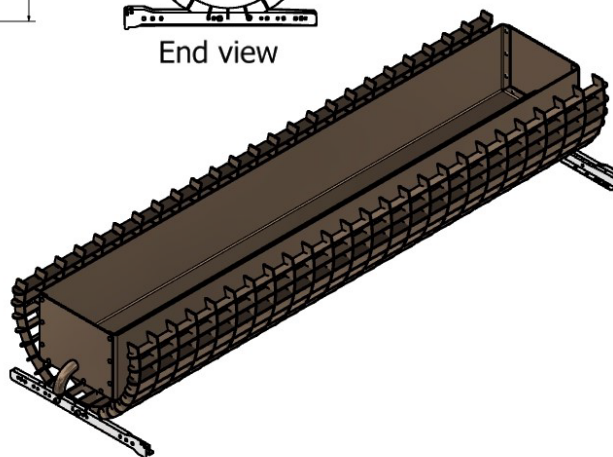

MODEL	HEIGHT (mm)	DIA (mm)	Price (incl)
LDF-WP-3040	300	380	R4 275
LDF-WP-4050	400	480	R4 825
LDF-WP-5060	500	580	R7 405
LDF-WP-6070	600	680	R10 530

Planter Gum Bush Daisy

MODEL	HEIGHT (mm)	DIAMETER (mm)	Price (incl)
LDF-PL-15080	1450	850	R32 140

Model LDF-PL-15080v2

Front view

Top view

Planter Gum Bush Pansie

MODEL	HEIGHT (mm)	WIDTH (max) (mm)	Price (incl)
LDF-DL-6525v2	360	300	R2 550

Model LDF-DL-6525v2

Balcony Planter

MODEL	HEIGHT (mm)	WIDTH (max) (mm)	Depth (mm)	Price (incl)
LDF-BPL-12020	1200	1300	350	R8 415

Model LDF-BPL-1202015

PLANTERS

Table Planter

MODEL	HEIGHT (mm)	WIDTH (max) (mm)	Depth (mm)	Price (incl)
LDF-TPL1-01	470	900	1500	TBA

5

Planter

MODEL	HEIGHT (mm)	WIDTH (max) (mm)	Depth (mm)	Price (incl)
LDF-PL-803530	414	488	988	R14 200