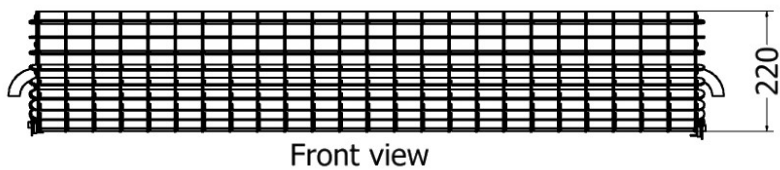

MODEL	HEIGHT (mm)	DIA (mm)	Price (incl)
LDF-WP-3040	300	380	R4 275
LDF-WP-4050	400	480	R4 825
LDF-WP-5060	500	580	R7 405
LDF-WP-6070	600	680	R10 530

Planter Gum Bush Daisy

MODEL	HEIGHT (mm)	DIAMETER (mm)	Price (incl)
LDF-PL-15080	1450	850	R32 140

Model LDF-PL-15080v2

Front view

Top view

Planter Gum Bush Pansie

MODEL	HEIGHT (mm)	WIDTH (max) (mm)	Price (incl)
LDF-DL-6525v2	360	300	R2 550

Model LDF-DL-6525v2

Balcony Planter

MODEL	HEIGHT (mm)	WIDTH (max) (mm)	Depth (mm)	Price (incl)
LDF-BPL-12020	1200	1300	350	R8 415

Model LDF-BPL-1202015

PLANTERS

Table Planter

MODEL	HEIGHT (mm)	WIDTH (max) (mm)	Depth (mm)	Price (incl)
LDF-TPL1-01	470	900	1500	TBA

5

Planter

MODEL	HEIGHT (mm)	WIDTH (max) (mm)	Depth (mm)	Price (incl)
LDF-PL-803530	414	488	988	R14 200