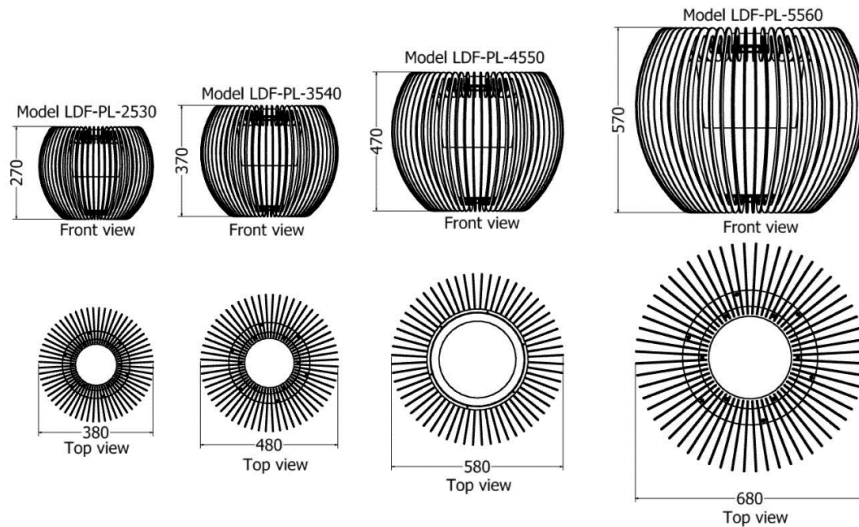

PLANTERS

Single Planter Gerbera Daisy

MODEL	HEIGHT (mm)	DIAM (mm)	Price (incl)
LDF-PLH-3080	900	650	R16 645

Model LDF-PL-3080v3

Front view

Top view

PLANTERS

Planter Purple Daisy

MODEL	HEIGHT (mm)	DIA (mm)	Price (incl)
LDF-100100	1000	950	R17 850

Model LDF-PL-100100v4

Front view

Top view

Planter Barbeton Daisy

MODEL	HEIGHT (mm)	DIA (mm)	Price (incl)
LDF-PL-7550	750	700	R11 065

Front view

Top view

Planter Straight slat Shasta Daisy

MODEL	HEIGHT (mm)	DIA (mm)	Price (incl)
LDF-PP-2530	270	380	R4 275
LDF-PP-3540	370	480	R4 825
LDF-PP-4550	470	580	R7 405
LDF-PP-5560	570	680	R10 530

Planter Angled Slat Rock Daisy

MODEL	HEIGHT (mm)	DIA (mm)	Price (incl)
LDF-WP-3040	300	380	R4 275
LDF-WP-4050	400	480	R4 825
LDF-WP-5060	500	580	R7 405
LDF-WP-6070	600	680	R10 530

Planter Gum Bush Daisy

MODEL	HEIGHT (mm)	DIAMETER (mm)	Price (incl)
LDF-PL-15080	1450	850	R32 140