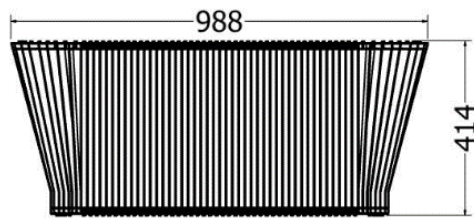

Model LDF-PL-15080v2

Front view

Top view

Planter Gum Bush Pansie

MODEL	HEIGHT (mm)	WIDTH (max) (mm)	Price (incl)
LDF-DL-6525v2	360	300	R2 550

Model LDF-DL-6525v2

Balcony Planter

MODEL	HEIGHT (mm)	WIDTH (max) (mm)	Depth (mm)	Price (incl)
LDF-BPL-12020	1200	1300	350	R8 415

Model LDF-BPL-1202015

PLANTERS

Table Planter

MODEL	HEIGHT (mm)	WIDTH (max) (mm)	Depth (mm)	Price (incl)
LDF-TPL1-01	470	900	1500	TBA

5

Planter

MODEL	HEIGHT (mm)	WIDTH (max) (mm)	Depth (mm)	Price (incl)
LDF-PL-803530	414	488	988	R14 200

Model LDF-PL-803530

Front view

End view

Top view

GET IN TOUCH:

Tel: 27 (79) 397 9038

Email: donald@afrofurn.com

Website: www.afrofurn.com