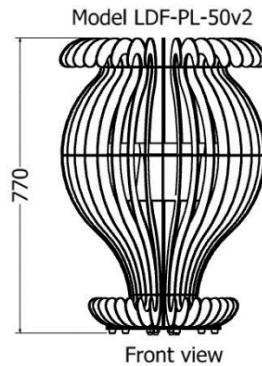

PLANTERS

CATALOGUE

PLANTERS

Planter Shasta Daisy

MODEL	HEIGHT (mm)	DIAM (mm)	Price (incl)
LDF-PL2-50v3	1350	1220	R2 0665

Planter African Daisy

MODEL	HEIGHT (mm)	DIAM (mm)	Price (incl)
LDF-PL-50v2	800	550	R7 970

PLANTERS

Single Planter Gerbera Daisy

MODEL	HEIGHT (mm)	DIAM (mm)	Price (incl)
LDF-PLH-3080	900	650	R16 645

Model LDF-PL-3080v3

Front view

Top view

PLANTERS

Planter Purple Daisy

MODEL	HEIGHT (mm)	DIA (mm)	Price (incl)
LDF-100100	1000	950	R17 850

Model LDF-PL-100100v4

Front view

Top view

Planter Barbeton Daisy

MODEL	HEIGHT (mm)	DIA (mm)	Price (incl)
LDF-PL-7550	750	700	R11 065

Front view

Top view

Planter Straight slat Shasta Daisy

MODEL	HEIGHT (mm)	DIA (mm)	Price (incl)
LDF-PP-2530	270	380	R4 275
LDF-PP-3540	370	480	R4 825
LDF-PP-4550	470	580	R7 405
LDF-PP-5560	570	680	R10 530

Planter Angled Slat Rock Daisy