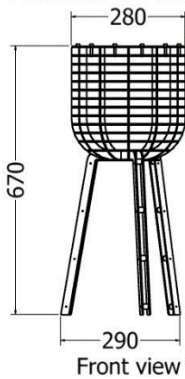

Top view

Planter Straight slat Shasta Daisy

MODEL	HEIGHT (mm)	DIA (mm)	Price (incl)
LDF-PP-2530	270	380	R4 275
LDF-PP-3540	370	480	R4 825
LDF-PP-4550	470	580	R7 405
LDF-PP-5560	570	680	R10 530

Planter Angled Slat Rock Daisy

MODEL	HEIGHT (mm)	DIA (mm)	Price (incl)
LDF-WP-3040	300	380	R4 275
LDF-WP-4050	400	480	R4 825
LDF-WP-5060	500	580	R7 405
LDF-WP-6070	600	680	R10 530

Planter Gum Bush Daisy

MODEL	HEIGHT (mm)	DIAMETER (mm)	Price (incl)
LDF-PL-15080	1450	850	R32 140

Model LDF-PL-15080v2

Front view

Top view

Planter Gum Bush Pansie

MODEL	HEIGHT (mm)	WIDTH (max) (mm)	Price (incl)
LDF-DL-6525v2	360	300	R2 550

Model LDF-DL-6525v2

Balcony Planter

MODEL	HEIGHT (mm)	WIDTH (max) (mm)	Depth (mm)	Price (incl)
LDF-BPL-12020	1200	1300	350	R8 415

Model LDF-BPL-1202015

PLANTERS

Table Planter

MODEL	HEIGHT (mm)	WIDTH (max) (mm)	Depth (mm)	Price (incl)
LDF-TPL1-01	470	900	1500	TBA

5

Planter

MODEL	HEIGHT (mm)	WIDTH (max) (mm)	Depth (mm)	Price (incl)
LDF-PL-803530	414	488	988	R14 200