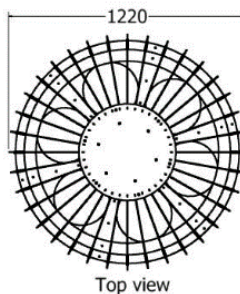

PLANTERS

CATALOGUE

PLANTERS

Planter Shasta Daisy

MODEL	HEIGHT (mm)	DIAM (mm)	Price (incl)
LDF-PL2-50v3	1350	1220	R2 0665

Planter African Daisy

MODEL	HEIGHT (mm)	DIAM (mm)	Price (incl)
LDF-PL-50v2	800	550	R7 970

PLANTERS

Single Planter Gerbera Daisy

MODEL	HEIGHT (mm)	DIAM (mm)	Price (incl)
LDF-PLH-3080	900	650	R16 645

Model LDF-PL-3080v3

Front view

Top view

PLANTERS

Planter Purple Daisy

MODEL	HEIGHT (mm)	DIA (mm)	Price (incl)
LDF-100100	1000	950	R17 850

Model LDF-PL-100100v4

Front view

Top view

Planter Barbeton Daisy

MODEL	HEIGHT (mm)	DIA (mm)	Price (incl)
LDF-PL-7550	750	700	R11 065

Front view

Top view

Planter Straight slat Shasta Daisy

MODEL	HEIGHT (mm)	DIA (mm)	Price (incl)
LDF-PP-2530	270	380	R4 275
LDF-PP-3540	370	480	R4 825
LDF-PP-4550	470	580	R7 405
LDF-PP-5560	570	680	R10 530

Planter Angled Slat Rock Daisy