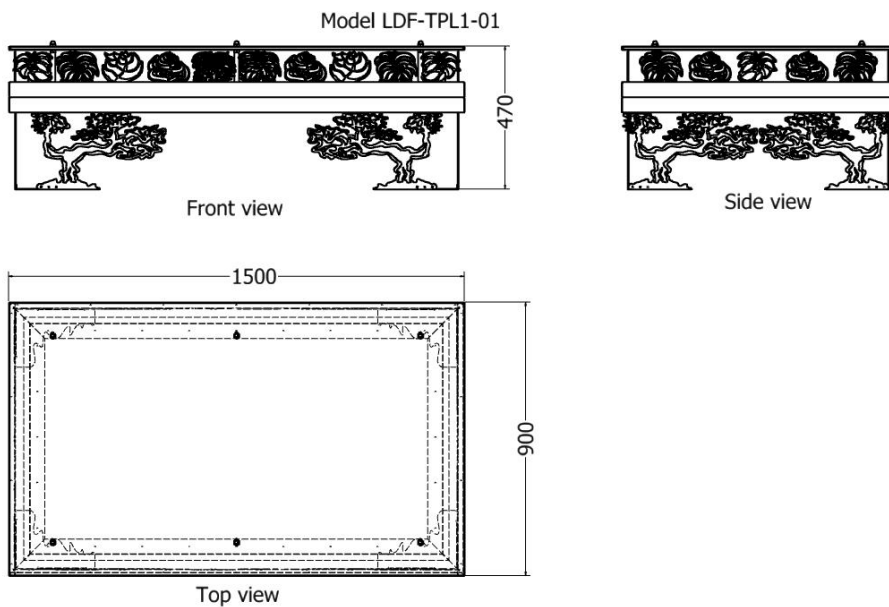

Model LDF-PL-15080v2

Front view

Top view

Planter Gum Bush Pansie

MODEL	HEIGHT (mm)	WIDTH (max) (mm)	Price (incl)
LDF-DL-6525v2	360	300	R2 550

Model LDF-DL-6525v2

Balcony Planter

MODEL	HEIGHT (mm)	WIDTH (max) (mm)	Depth (mm)	Price (incl)
LDF-BPL-12020	1200	1300	350	R8 415

Model LDF-BPL-1202015

PLANTERS

Table Planter

MODEL	HEIGHT (mm)	WIDTH (max) (mm)	Depth (mm)	Price (incl)
LDF-TPL1-01	470	900	1500	TBA

5

Planter

MODEL	HEIGHT (mm)	WIDTH (max) (mm)	Depth (mm)	Price (incl)
LDF-PL-803530	414	488	988	R14 200

Model LDF-PL-803530

Front view

End view

Top view

GET IN TOUCH:

Tel: 27 (79) 397 9038

Email: donald@afrofurn.com

Website: www.afrofurn.com