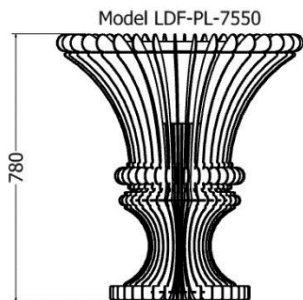

PLANTERS

Single Planter Gerbera Daisy

MODEL	HEIGHT (mm)	DIAM (mm)	Price (incl)
LDF-PLH-3080	900	650	R16 645

Model LDF-PL-3080v3

Front view

Top view

PLANTERS

Planter Purple Daisy

MODEL	HEIGHT (mm)	DIA (mm)	Price (incl)
LDF-100100	1000	950	R17 850

Model LDF-PL-100100v4

Front view

Top view

Planter Barbeton Daisy

MODEL	HEIGHT (mm)	DIA (mm)	Price (incl)
LDF-PL-7550	750	700	R11 065

Front view

Top view

Planter Straight slat Shasta Daisy

MODEL	HEIGHT (mm)	DIA (mm)	Price (incl)
LDF-PP-2530	270	380	R4 275
LDF-PP-3540	370	480	R4 825
LDF-PP-4550	470	580	R7 405
LDF-PP-5560	570	680	R10 530

Planter Angled Slat Rock Daisy

MODEL	HEIGHT (mm)	DIA (mm)	Price (incl)
LDF-WP-3040	300	380	R4 275
LDF-WP-4050	400	480	R4 825
LDF-WP-5060	500	580	R7 405
LDF-WP-6070	600	680	R10 530

Planter Gum Bush Daisy

MODEL	HEIGHT (mm)	DIAMETER (mm)	Price (incl)
LDF-PL-15080	1450	850	R32 140