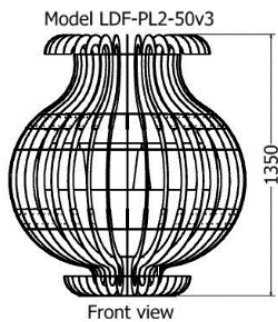

PLANTERS

CATALOGUE

PLANTERS

Planter Shasta Daisy

MODEL	HEIGHT (mm)	DIAM (mm)	Price (incl)
LDF-PL2-50v3	1350	1220	R2 0665

Planter African Daisy

MODEL	HEIGHT (mm)	DIAM (mm)	Price (incl)
LDF-PL-50v2	800	550	R7 970

PLANTERS

Single Planter Gerbera Daisy

MODEL	HEIGHT (mm)	DIAM (mm)	Price (incl)
LDF-PLH-3080	900	650	R16 645

Model LDF-PL-3080v3

Front view

Top view

PLANTERS

Planter Purple Daisy

MODEL	HEIGHT (mm)	DIA (mm)	Price (incl)
LDF-100100	1000	950	R17 850

Model LDF-PL-100100v4

Front view

Top view

Planter Barbeton Daisy

MODEL	HEIGHT (mm)	DIA (mm)	Price (incl)
LDF-PL-7550	750	700	R11 065

Front view

Top view

Planter Straight slat Shasta Daisy

MODEL	HEIGHT (mm)	DIA (mm)	Price (incl)
LDF-PP-2530	270	380	R4 275
LDF-PP-3540	370	480	R4 825
LDF-PP-4550	470	580	R7 405
LDF-PP-5560	570	680	R10 530

Planter Angled Slat Rock Daisy