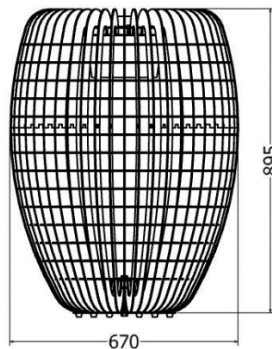

PLANTERS

CATALOGUE

PLANTERS

Planter Shasta Daisy

MODEL	HEIGHT (mm)	DIAM (mm)	Price (incl)
LDF-PL2-50v3	1350	1220	R2 0665

Planter African Daisy

MODEL	HEIGHT (mm)	DIAM (mm)	Price (incl)
LDF-PL-50v2	800	550	R7 970

PLANTERS

Single Planter Gerbera Daisy

MODEL	HEIGHT (mm)	DIAM (mm)	Price (incl)
LDF-PLH-3080	900	650	R16 645

Model LDF-PL-3080v3

Front view

Top view

PLANTERS

Planter Purple Daisy

MODEL	HEIGHT (mm)	DIA (mm)	Price (incl)
LDF-100100	1000	950	R17 850

Model LDF-PL-100100v4

Front view

Top view

Planter Barbeton Daisy

MODEL	HEIGHT (mm)	DIA (mm)	Price (incl)
LDF-PL-7550	750	700	R11 065

Front view

Top view

Planter Straight slat Shasta Daisy

MODEL	HEIGHT (mm)	DIA (mm)	Price (incl)
LDF-PP-2530	270	380	R4 275
LDF-PP-3540	370	480	R4 825
LDF-PP-4550	470	580	R7 405
LDF-PP-5560	570	680	R10 530

Planter Angled Slat Rock Daisy