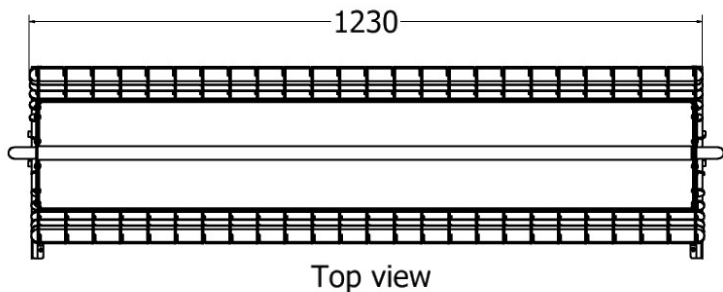

MODEL	HEIGHT (mm)	DIA (mm)	Price (incl)
LDF-WP-3040	300	380	R4 275
LDF-WP-4050	400	480	R4 825
LDF-WP-5060	500	580	R7 405
LDF-WP-6070	600	680	R10 530

Planter Gum Bush Daisy

MODEL	HEIGHT (mm)	DIAMETER (mm)	Price (incl)
LDF-PL-15080	1450	850	R32 140

Model LDF-PL-15080v2

Front view

Top view

Planter Gum Bush Pansie

MODEL	HEIGHT (mm)	WIDTH (max) (mm)	Price (incl)
LDF-DL-6525v2	360	300	R2 550

Model LDF-DL-6525v2

Balcony Planter

MODEL	HEIGHT (mm)	WIDTH (max) (mm)	Depth (mm)	Price (incl)
LDF-BPL-12020	1200	1300	350	R8 415

Model LDF-BPL-1202015

PLANTERS

Table Planter

MODEL	HEIGHT (mm)	WIDTH (max) (mm)	Depth (mm)	Price (incl)
LDF-TPL1-01	470	900	1500	TBA

5

Planter

MODEL	HEIGHT (mm)	WIDTH (max) (mm)	Depth (mm)	Price (incl)
LDF-PL-803530	414	488	988	R14 200