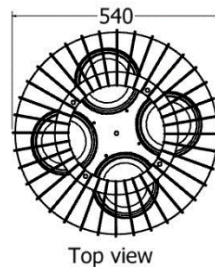

PLANTERS

CATALOGUE

PLANTERS

Planter Shasta Daisy

MODEL	HEIGHT (mm)	DIAM (mm)	Price (incl)
LDF-PL2-50v3	1350	1220	R2 0665

Planter African Daisy

MODEL	HEIGHT (mm)	DIAM (mm)	Price (incl)
LDF-PL-50v2	800	550	R7 970

PLANTERS

Single Planter Gerbera Daisy

MODEL	HEIGHT (mm)	DIAM (mm)	Price (incl)
LDF-PLH-3080	900	650	R16 645

Model LDF-PL-3080v3

Front view

Top view

PLANTERS

Planter Purple Daisy

MODEL	HEIGHT (mm)	DIA (mm)	Price (incl)
LDF-100100	1000	950	R17 850

Model LDF-PL-100100v4

Front view

Top view

Planter Barbeton Daisy

MODEL	HEIGHT (mm)	DIA (mm)	Price (incl)
LDF-PL-7550	750	700	R11 065

Front view

Model LDF-BPL-1202015

PLANTERS

Table Planter

MODEL	HEIGHT (mm)	WIDTH (max) (mm)	Depth (mm)	Price (incl)
LDF-TPL1-01	470	900	1500	TBA

5

Planter

MODEL	HEIGHT (mm)	WIDTH (max) (mm)	Depth (mm)	Price (incl)
LDF-PL-803530	414	488	988	R14 200