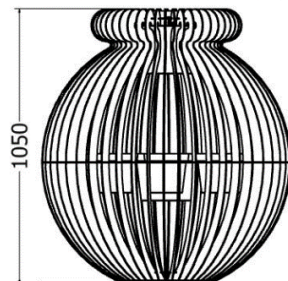

PLANTERS

CATALOGUE

PLANTERS

Planter Shasta Daisy

MODEL	HEIGHT (mm)	DIAM (mm)	Price (incl)
LDF-PL2-50v3	1350	1220	R2 0665

Planter African Daisy

MODEL	HEIGHT (mm)	DIAM (mm)	Price (incl)
LDF-PL-50v2	800	550	R7 970

PLANTERS

Single Planter Gerbera Daisy

MODEL	HEIGHT (mm)	DIAM (mm)	Price (incl)
LDF-PLH-3080	900	650	R16 645

Model LDF-PL-3080v3

Front view

Top view

PLANTERS

Planter Purple Daisy

MODEL	HEIGHT (mm)	DIA (mm)	Price (incl)
LDF-100100	1000	950	R17 850

Model LDF-PL-100100v4

Front view

Top view

Planter Barbeton Daisy

MODEL	HEIGHT (mm)	DIA (mm)	Price (incl)
LDF-PL-7550	750	700	R11 065

Front view

Top view

Planter Straight slat Shasta Daisy

MODEL	HEIGHT (mm)	DIA (mm)	Price (incl)
LDF-PP-2530	270	380	R4 275
LDF-PP-3540	370	480	R4 825
LDF-PP-4550	470	580	R7 405
LDF-PP-5560	570	680	R10 530

Planter Angled Slat Rock Daisy