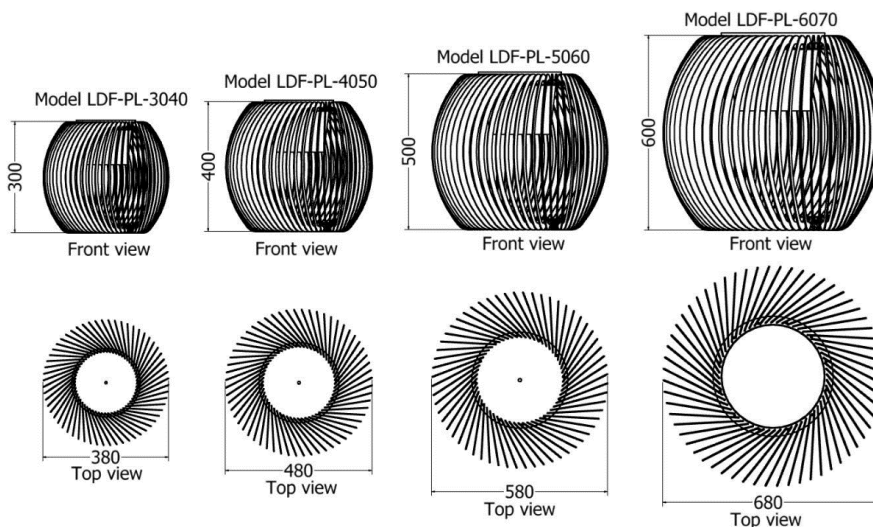

MODEL	HEIGHT (mm)	DIA (mm)	Price (incl)
LDF-100100	1000	950	R17 850

Model LDF-PL-100100v4

Front view

Top view

Planter Barbeton Daisy

MODEL	HEIGHT (mm)	DIA (mm)	Price (incl)
LDF-PL-7550	750	700	R11 065

Front view

Top view

Planter Straight slat Shasta Daisy

MODEL	HEIGHT (mm)	DIA (mm)	Price (incl)
LDF-PP-2530	270	380	R4 275
LDF-PP-3540	370	480	R4 825
LDF-PP-4550	470	580	R7 405
LDF-PP-5560	570	680	R10 530

Planter Angled Slat Rock Daisy

MODEL	HEIGHT (mm)	DIA (mm)	Price (incl)
LDF-WP-3040	300	380	R4 275
LDF-WP-4050	400	480	R4 825
LDF-WP-5060	500	580	R7 405
LDF-WP-6070	600	680	R10 530

Planter Gum Bush Daisy

MODEL	HEIGHT (mm)	DIAMETER (mm)	Price (incl)
LDF-PL-15080	1450	850	R32 140

Model LDF-BPL-1202015

PLANTERS

Table Planter

MODEL	HEIGHT (mm)	WIDTH (max) (mm)	Depth (mm)	Price (incl)
LDF-TPL1-01	470	900	1500	TBA

5

Planter

MODEL	HEIGHT (mm)	WIDTH (max) (mm)	Depth (mm)	Price (incl)
LDF-PL-803530	414	488	988	R14 200