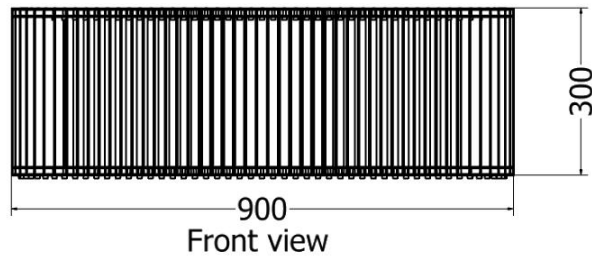

BASKETS

CATALOGUE

BASKETS

Basket Round Carneum

MODEL	HEIGHT (mm)	WIDTH (diam) (mm)
LDF-BS-3530v4	370	400

Model LDF-BS-9030

Basket Round Carneum

MODEL	HEIGHT (mm)	WIDTH (diam) (mm)
LDF-BS-3530v4	370	400

Model LDF-BS-3530v4

Front view

Top view

Basket Round Longifolium

MODEL	HEIGHT (mm)	WIDTH (diam) (mm)
LDF-BS-4735v4	390	530

Basket Round Crispum

MODEL	HEIGHT (mm)	WIDTH (diam) (mm)
LDF-BS-5030	225	470
LDF-BS-6030	280	560
LDF-BS-7030	330	620
LDF-BS-8543	430	750

Basket Magentium & Ovale

MODEL	HEIGHT (mm)	WIDTH (diam) (mm)
LDF-BS-4040v4	415	400
LDF-BSS-6045	455	600

Model LDF-BS-4040v4

Model LDF-BS-6045v3

Basket Elegans & Patulum

MODEL	HEIGHT (mm)	WIDTH (diam) (mm)
LDF-BS-4510v3	130	450
LDF-BS-6010v1	135	595

Model LDF-BS-6010v1

Front view

Model LDF-BS-4510v3

Front view

Top view

Top view

Basket Pinnatum

MODEL	HEIGHT (mm)	WIDTH (diam) (mm)
LDF-BS-6050v4	480	650