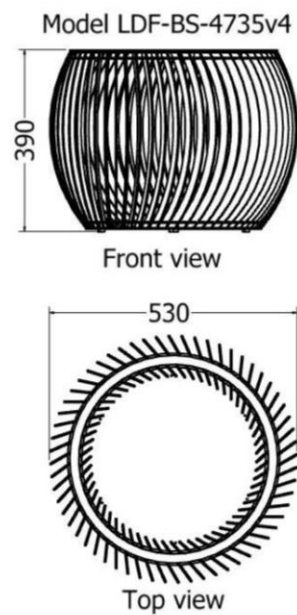

BASKETS

CATALOGUE

BASKETS

Basket Round Carneum

MODEL	HEIGHT (mm)	WIDTH (diam) (mm)
LDF-BS-3530v4	370	400

Model LDF-BS-9030

Basket Round Carneum

MODEL	HEIGHT (mm)	WIDTH (diam) (mm)
LDF-BS-3530v4	370	400

Model LDF-BS-3530v4

Front view

Top view

Basket Round Longifolium

MODEL	HEIGHT (mm)	WIDTH (diam) (mm)
LDF-BS-4735v4	390	530

Basket Round Crispum

MODEL	HEIGHT (mm)	WIDTH (diam) (mm)
LDF-BS-5030	225	470
LDF-BS-6030	280	560
LDF-BS-7030	330	620
LDF-BS-8543	430	750

Basket Magentium & Ovale

MODEL	HEIGHT (mm)	WIDTH (diam) (mm)
LDF-BS-4040v4	415	400
LDF-BSS-6045	455	600

Model LDF-BS-4040v4

Model LDF-BS-6045v3

Basket Elegans & Patulum

MODEL	HEIGHT (mm)	WIDTH (diam) (mm)
LDF-BS-4510v3	130	450
LDF-BS-6010v1	135	595

Model LDF-BS-6010v1

Front view

Model LDF-BS-4510v3

Front view

Top view

Top view

Basket Pinnatum

MODEL	HEIGHT (mm)	WIDTH (diam) (mm)
LDF-BS-6050v4	480	650