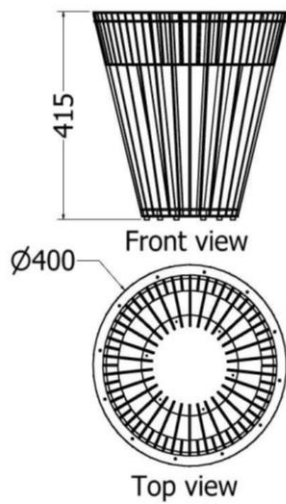

BASKETS

CATALOGUE

BASKETS

Basket Round Carneum

MODEL	HEIGHT (mm)	WIDTH (diam) (mm)
LDF-BS-3530v4	370	400

Model LDF-BS-9030

Basket Round Carneum

MODEL	HEIGHT (mm)	WIDTH (diam) (mm)
LDF-BS-3530v4	370	400

Model LDF-BS-3530v4

Front view

Top view

Basket Round Longifolium

MODEL	HEIGHT (mm)	WIDTH (diam) (mm)
LDF-BS-4735v4	390	530

Basket Round Crispum

MODEL	HEIGHT (mm)	WIDTH (diam) (mm)
LDF-BS-5030	225	470
LDF-BS-6030	280	560
LDF-BS-7030	330	620
LDF-BS-8543	430	750

Basket Magentium & Ovale

MODEL	HEIGHT (mm)	WIDTH (diam) (mm)
LDF-BS-4040v4	415	400
LDF-BSS-6045	455	600

Model LDF-BS-4040v4

Model LDF-BS-6045v3

Basket Elegans & Patulum

MODEL	HEIGHT (mm)	WIDTH (diam) (mm)
LDF-BS-4510v3	130	450
LDF-BS-6010v1	135	595

Model LDF-BS-6010v1

Front view

Model LDF-BS-4510v3

Front view

Top view

Top view

Basket Pinnatum

MODEL	HEIGHT (mm)	WIDTH (diam) (mm)
LDF-BS-6050v4	480	650