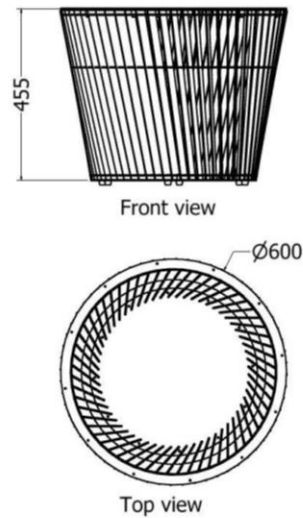

BASKETS

CATALOGUE

BASKETS

Basket Round Carneum

MODEL	HEIGHT (mm)	WIDTH (diam) (mm)
LDF-BS-3530v4	370	400

Model LDF-BS-9030

Basket Round Carneum

MODEL	HEIGHT (mm)	WIDTH (diam) (mm)
LDF-BS-3530v4	370	400

Model LDF-BS-3530v4

Front view

Top view

Basket Round Longifolium

MODEL	HEIGHT (mm)	WIDTH (diam) (mm)
LDF-BS-4735v4	390	530

Basket Round Crispum

MODEL	HEIGHT (mm)	WIDTH (diam) (mm)
LDF-BS-5030	225	470
LDF-BS-6030	280	560
LDF-BS-7030	330	620
LDF-BS-8543	430	750

Basket Magentium & Ovale

MODEL	HEIGHT (mm)	WIDTH (diam) (mm)
LDF-BS-4040v4	415	400
LDF-BSS-6045	455	600

Model LDF-BS-4040v4

Model LDF-BS-6045v3

Basket Elegans & Patulum

MODEL	HEIGHT (mm)	WIDTH (diam) (mm)
LDF-BS-4510v3	130	450
LDF-BS-6010v1	135	595

Model LDF-BS-6010v1

Front view

Model LDF-BS-4510v3

Front view

Top view

Top view

Basket Pinnatum

MODEL	HEIGHT (mm)	WIDTH (diam) (mm)
LDF-BS-6050v4	480	650