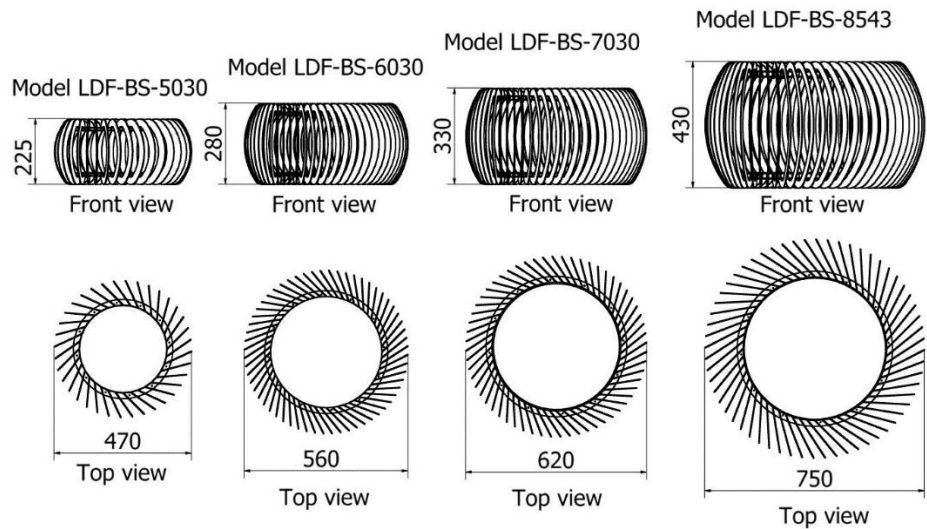

BASKETS

CATALOGUE

BASKETS

Basket Round Carneum

MODEL	HEIGHT (mm)	WIDTH (diam) (mm)
LDF-BS-3530v4	370	400

Model LDF-BS-9030

Basket Round Carneum

MODEL	HEIGHT (mm)	WIDTH (diam) (mm)
LDF-BS-3530v4	370	400

Model LDF-BS-3530v4

Front view

Top view

Basket Round Longifolium

MODEL	HEIGHT (mm)	WIDTH (diam) (mm)
LDF-BS-4735v4	390	530

Basket Round Crispum

MODEL	HEIGHT (mm)	WIDTH (diam) (mm)
LDF-BS-5030	225	470
LDF-BS-6030	280	560
LDF-BS-7030	330	620
LDF-BS-8543	430	750

Basket Magentium & Ovale

MODEL	HEIGHT (mm)	WIDTH (diam) (mm)
LDF-BS-4040v4	415	400
LDF-BSS-6045	455	600

Model LDF-BS-4040v4

Model LDF-BS-6045v3

Basket Elegans & Patulum

MODEL	HEIGHT (mm)	WIDTH (diam) (mm)
LDF-BS-4510v3	130	450
LDF-BS-6010v1	135	595

Model LDF-BS-6010v1

Front view

Model LDF-BS-4510v3

Front view

Top view

Top view

Basket Pinnatum

MODEL	HEIGHT (mm)	WIDTH (diam) (mm)
LDF-BS-6050v4	480	650