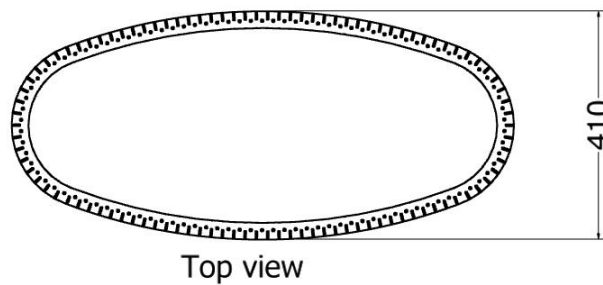

BASKETS

CATALOGUE

BASKETS

Basket Round Carneum

MODEL	HEIGHT (mm)	WIDTH (diam) (mm)
LDF-BS-3530v4	370	400

Model LDF-BS-9030

Basket Round Carneum

MODEL	HEIGHT (mm)	WIDTH (diam) (mm)
LDF-BS-3530v4	370	400

Model LDF-BS-3530v4

Front view

Top view

Basket Round Longifolium

MODEL	HEIGHT (mm)	WIDTH (diam) (mm)
LDF-BS-4735v4	390	530

Basket Round Crispum

MODEL	HEIGHT (mm)	WIDTH (diam) (mm)
LDF-BS-5030	225	470
LDF-BS-6030	280	560
LDF-BS-7030	330	620
LDF-BS-8543	430	750

Basket Magentium & Ovale

MODEL	HEIGHT (mm)	WIDTH (diam) (mm)
LDF-BS-4040v4	415	400
LDF-BSS-6045	455	600

Model LDF-BS-4040v4

Model LDF-BS-6045v3

Basket Elegans & Patulum

MODEL	HEIGHT (mm)	WIDTH (diam) (mm)
LDF-BS-4510v3	130	450
LDF-BS-6010v1	135	595

Model LDF-BS-6010v1

Front view

Model LDF-BS-4510v3

Front view

Top view

Top view

Basket Pinnatum

MODEL	HEIGHT (mm)	WIDTH (diam) (mm)
LDF-BS-6050v4	480	650