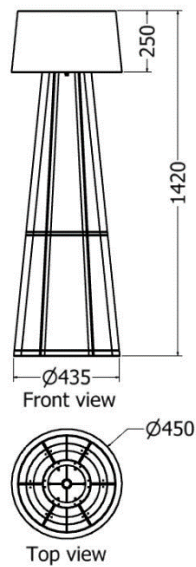

FLOOR LAMPS

CATALOGUE

FLOOR LAMPS

Floor Lamp Atricapilla

Name	MODEL	HEIGHT (mm)	WIDTH (mm)	Price (incl)
Atricapilla	LDF-LS-5016v1	1930	800	R23 650

Model LDF-LS-5016v1

Front view

Top view

FLOOR LAMPS

Floor Lamp Racemosa

Name	MODEL	HEIGHT (mm)	WIDTH (mm)	Price (incl)
Racemosa	LDF-LST-6012020v1	1200	545	R10 380

Model LDF-LST-6012020v1

Front view

Top view

FLOOR LAMPS

Floor Lamp Rivalvata

Name	MODEL	HEIGHT (mm)	WIDTH (mm)	Price (incl)
Rivalvata	LDF-LST-4530	1580	490	R4 820

Model LDF-LST-4530

FLOOR LAMPS

Floor Lamp Blue Disa

Name	MODEL	HEIGHT (mm)	WIDTH (mm)	Price (incl)
Blue Disa	LDF-LST-5230v1	1300	525	R4 925

Model LDF-LST-5230v1

FLOOR LAMPS

Floor Lamp Disa

Name	MODEL	HEIGHT (mm)	WIDTH (mm)	Price (incl)
Disa	LDF-LST-12040	1420	435	R4 420

Model LDF-LS-12040
Floor Lamp

FLOOR LAMPS

GET IN TOUCH:

Tel: 27 (79) 397 9038