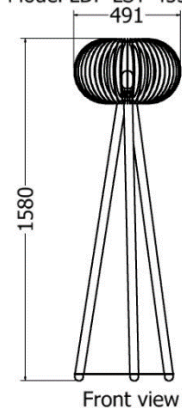

FLOOR LAMPS

CATALOGUE

FLOOR LAMPS

Floor Lamp Atricapilla

Name	MODEL	HEIGHT (mm)	WIDTH (mm)	Price (incl)
Atricapilla	LDF-LS-5016v1	1930	800	R23 650

Model LDF-LS-5016v1

Front view

Top view

FLOOR LAMPS

Floor Lamp Racemosa

Name	MODEL	HEIGHT (mm)	WIDTH (mm)	Price (incl)
Racemosa	LDF-LST-6012020v1	1200	545	R10 380

Model LDF-LST-6012020v1

Front view

Top view

FLOOR LAMPS

Floor Lamp Rivalvata

Name	MODEL	HEIGHT (mm)	WIDTH (mm)	Price (incl)
Rivalvata	LDF-LST-4530	1580	490	R4 820

Model LDF-LST-4530

FLOOR LAMPS

Floor Lamp Blue Disa

Name	MODEL	HEIGHT (mm)	WIDTH (mm)	Price (incl)
Blue Disa	LDF-LST-5230v1	1300	525	R4 925

Model LDF-LST-5230v1

FLOOR LAMPS

Floor Lamp Disa

Name	MODEL	HEIGHT (mm)	WIDTH (mm)	Price (incl)
Disa	LDF-LST-12040	1420	435	R4 420

Model LDF-LS-12040
Floor Lamp

FLOOR LAMPS

GET IN TOUCH:

Tel: 27 (79) 397 9038