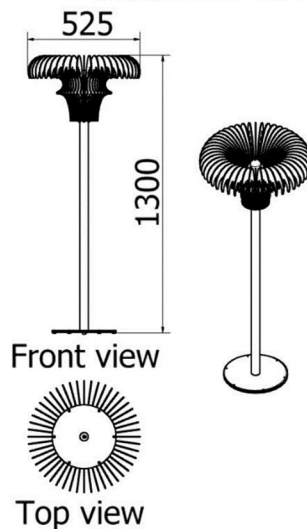

FLOOR LAMPS

CATALOGUE

FLOOR LAMPS

Floor Lamp Atricapilla

Name	MODEL	HEIGHT (mm)	WIDTH (mm)	Price (incl)
Atricapilla	LDF-LS-5016v1	1930	800	R23 650

Model LDF-LS-5016v1

Front view

Top view

FLOOR LAMPS

Floor Lamp Racemosa

Name	MODEL	HEIGHT (mm)	WIDTH (mm)	Price (incl)
Racemosa	LDF-LST-6012020v1	1200	545	R10 380

Model LDF-LST-6012020v1

Front view

Top view

FLOOR LAMPS

Floor Lamp Rivalvata

Name	MODEL	HEIGHT (mm)	WIDTH (mm)	Price (incl)
Rivalvata	LDF-LST-4530	1580	490	R4 820

Model LDF-LST-4530

FLOOR LAMPS

Floor Lamp Blue Disa

Name	MODEL	HEIGHT (mm)	WIDTH (mm)	Price (incl)
Blue Disa	LDF-LST-5230v1	1300	525	R4 925

Model LDF-LST-5230v1

FLOOR LAMPS

Floor Lamp Disa

Name	MODEL	HEIGHT (mm)	WIDTH (mm)	Price (incl)
Disa	LDF-LST-12040	1420	435	R4 420

Model LDF-LS-12040
Floor Lamp

FLOOR LAMPS

GET IN TOUCH:

Tel: 27 (79) 397 9038