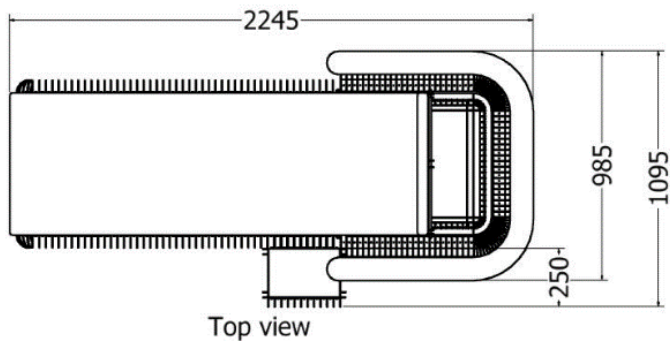

Model LDF-LDC-18080v4

Front view

Side view

Top view

Accessories:

Removable Side Tables

- Place up to three side tables on either side of lounger

MODEL	HEIGHT (mm)	Length (mm)	Width (mm)	Price (incl)
LDF-LDC-ST-8080v4	310	310	300	R2 185

- Removable Side Boards

- Place up to three side tables on either side of lounger

MODEL	Length (mm)	Width (mm)	Price (incl)
LDF-LDC-18080v4	310	300	R2 010

- Castors

MODEL	Length (mm)	Diam (mm)	Price (incl)R
LDF-LDC-18080v4		50	RTBA

LOUNGERS

Variable Lounger

MODEL	HEIGHT (mm)	Length (mm)	Width (mm)	Price (incl)
LDF-LDC-206060	570	2240	950	R39 855

Model LDF-LDC-206060

Variable Lounger

MODEL	HEIGHT (mm)	Length (mm)	Width (mm)	Price (incl)
LDF-LDC-206060v3	Variable	2240	950	R43 465

Model LDF-LDC-206060v1

Front view

Side view

Top view

Accessories:

- Removable Side Tables

- Place up to three side tables on either side of lounger

MODEL	HEIGHT (mm)	Length (mm)	Width (mm)	Price (incl)
LDF-LDC-ST-206040-1	410	335	310	R2 200
LDF-LDC-ST-206040-2	550	335	310	R2 250