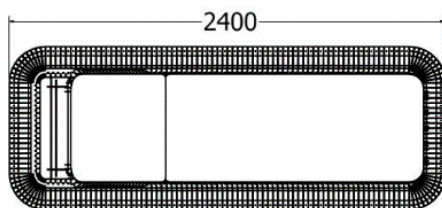

LOUNGERS

Variable Lounger

MODEL	HEIGHT (mm)	Length (mm)	Width (mm)	Price (incl)
LDF-LDC-206060	570	2240	950	R39 855

Model LDF-LDC-206060

Variable Lounger

MODEL	HEIGHT (mm)	Length (mm)	Width (mm)	Price (incl)
LDF-LDC-206060v3	Variable	2240	950	R43 465

Model LDF-LDC-206060v1

Front view

Side view

Top view

Accessories:

- Removable Side Tables

- Place up to three side tables on either side of lounger

MODEL	HEIGHT (mm)	Length (mm)	Width (mm)	Price (incl)
LDF-LDC-ST-206040-1	410	335	310	R2 200
LDF-LDC-ST-206040-2	550	335	310	R2 250

- Removable Side Boards

- Place up to three side tables on either side of lounger

MODEL	HEIGHT (mm)	Length (mm)	Width (mm)	Price (incl)
LDF-LDC-SB-20040		300	310	R1 975

- Castors

MODEL	HEIGHT (mm)	Length (mm)	Width (mm)	Price (incl)R
LDF-LDC-18080v4	Variable	2005	700	TBA

Variable Lounger

MODEL	HEIGHT (mm)	Length (mm)	Width (mm)	Price (incl)
LDF-LDC-206040	Variable	2400	900	R49 720

Model LDF-LDC-206040

GET IN TOUCH:

Tel: 27 (79) 397 9038

Email: donald@afrofurn.com

Website: www.afrofurn.com