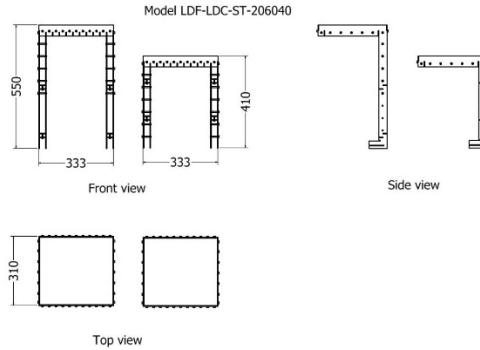

Model LDF-LDC-18080v4

Front view

Side view

Top view

Accessories:

Removable Side Tables

- Place up to three side tables on either side of lounger

MODEL	HEIGHT (mm)	Length (mm)	Width (mm)	Price (incl)
LDF-LDC-ST-8080v4	310	310	300	R2 185

LOUNGERS

Variable Lounger

MODEL	HEIGHT (mm)	Length (mm)	Width (mm)	Price (incl)
LDF-LDC-206060	570	2240	950	R39 855

Model LDF-LDC-206060

Variable Lounger

MODEL	HEIGHT (mm)	Length (mm)	Width (mm)	Price (incl)
LDF-LDC-206060v3	Variable	2240	950	R43 465

Model LDF-LDC-206060v1

Front view

Side view

Top view

Accessories:

- Removable Side Tables

- Place up to three side tables on either side of lounger

MODEL	HEIGHT (mm)	Length (mm)	Width (mm)	Price (incl)
LDF-LDC-ST-206040-1	410	335	310	R2 200
LDF-LDC-ST-206040-2	550	335	310	R2 250

- Removable Side Boards

- Place up to three side tables on either side of lounger

MODEL	HEIGHT (mm)	Length (mm)	Width (mm)	Price (incl)
LDF-LDC-SB-20040		300	310	R1 975

- Castors

MODEL	HEIGHT (mm)	Length (mm)	Width (mm)	Price (incl)R
LDF-LDC-18080v4	Variable	2005	700	TBA