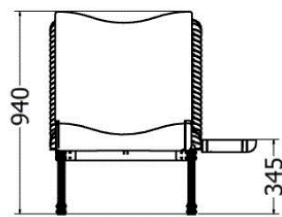

LOUNGERS

CATALOGUE

LOUNGERS

Variable Straight Lounger

MODEL	HEIGHT (mm)	LENGTH (mm)	Width (mm)	Price (incl)
LDF-LDC-206030	Variable	2070	720	R37 690

Front view

Side view

Top view

LOUNGERS

Variable Straight Lounger

MODEL	HEIGHT (mm)	LENGTH (mm)	Width (mm)	Price (incl)
LDF-LDC-18080v2	Variable	2080	700	R28 855

End view

Model LDF-LDC-1880v2

Side view

Top view

Variable Contoured Lounger

MODEL	HEIGHT (mm)	LENGTH (mm)	Width (mm)	Price (incl)
LDF-LDC-18080v3	Variable	2075	700	R28 650

Model LDF-LDC-18080v3

Front view

Side view

Top view

LOUNGERS

Variable Lounger

MODEL	HEIGHT (mm)	Length (mm)	Width (mm)	Price (incl)
LDF-LDC-18080v4	Variable	2005	700	R25 460

Model LDF-LDC-18080v4

Front view

Side view

Top view

Accessories:

Removable Side Tables

- Place up to three side tables on either side of lounger

MODEL	HEIGHT (mm)	Length (mm)	Width (mm)	Price (incl)
LDF-LDC-ST-8080v4	310	310	300	R2 185