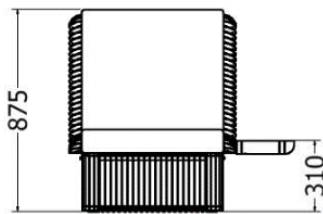

LOUNGERS

CATALOGUE

LOUNGERS

Variable Straight Lounger

MODEL	HEIGHT (mm)	LENGTH (mm)	Width (mm)	Price (incl)
LDF-LDC-206030	Variable	2070	720	R37 690

Front view

Side view

Top view

LOUNGERS

Variable Straight Lounger

MODEL	HEIGHT (mm)	LENGTH (mm)	Width (mm)	Price (incl)
LDF-LDC-18080v2	Variable	2080	700	R28 855

End view

Model LDF-LDC-1880v2

Side view

Top view

Variable Contoured Lounger

MODEL	HEIGHT (mm)	LENGTH (mm)	Width (mm)	Price (incl)
LDF-LDC-18080v3	Variable	2075	700	R28 650

Model LDF-LDC-18080v3

Front view

Side view

Top view

LOUNGERS

Variable Lounger

MODEL	HEIGHT (mm)	Length (mm)	Width (mm)	Price (incl)
LDF-LDC-18080v4	Variable	2005	700	R25 460

Model LDF-LDC-18080v4

Front view

Side view

Top view

Accessories:

Removable Side Tables

- Place up to three side tables on either side of lounger

MODEL	HEIGHT (mm)	Length (mm)	Width (mm)	Price (incl)
LDF-LDC-ST-8080v4	310	310	300	R2 185