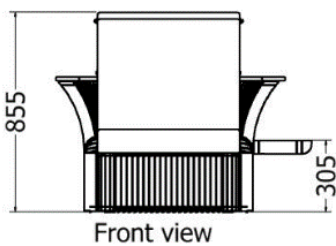

Model LDF-LDC-18080v4

Front view

Side view

Top view

Accessories:

Removable Side Tables

- Place up to three side tables on either side of lounger

MODEL	HEIGHT (mm)	Length (mm)	Width (mm)	Price (incl)
LDF-LDC-ST-8080v4	310	310	300	R2 185

- Removable Side Boards

- Place up to three side tables on either side of lounger

MODEL	Length (mm)	Width (mm)	Price (incl)
LDF-LDC-18080v4	310	300	R2 010

- Castors

MODEL	Length (mm)	Diam (mm)	Price (incl)R
LDF-LDC-18080v4		50	RTBA

LOUNGERS

Variable Lounger

MODEL	HEIGHT (mm)	Length (mm)	Width (mm)	Price (incl)
LDF-LDC-206060	570	2240	950	R39 855

Model LDF-LDC-206060

Variable Lounger

MODEL	HEIGHT (mm)	Length (mm)	Width (mm)	Price (incl)
LDF-LDC-206060v3	Variable	2240	950	R43 465

Model LDF-LDC-206060v1

Front view

Side view

Top view

Accessories:

- Removable Side Tables

- Place up to three side tables on either side of lounger

MODEL	HEIGHT (mm)	Length (mm)	Width (mm)	Price (incl)
LDF-LDC-ST-206040-1	410	335	310	R2 200
LDF-LDC-ST-206040-2	550	335	310	R2 250