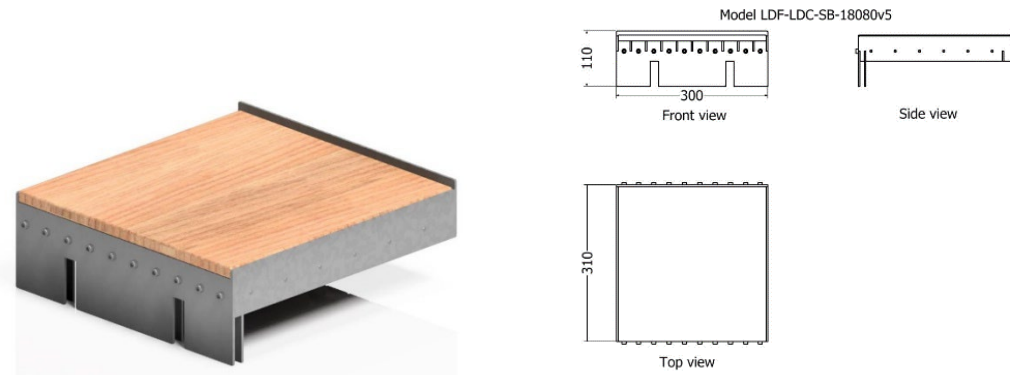

MODEL	HEIGHT (mm)	LENGTH (mm)	Width (mm)	Price (incl)
LDF-LDC-18080v3	Variable	2075	700	R28 650

Model LDF-LDC-18080v3

Front view

Side view

Top view

LOUNGERS

Variable Lounger

MODEL	HEIGHT (mm)	Length (mm)	Width (mm)	Price (incl)
LDF-LDC-18080v4	Variable	2005	700	R25 460

Model LDF-LDC-18080v4

Front view

Side view

Top view

Accessories:

Removable Side Tables

- Place up to three side tables on either side of lounger

MODEL	HEIGHT (mm)	Length (mm)	Width (mm)	Price (incl)
LDF-LDC-ST-8080v4	310	310	300	R2 185

- Removable Side Boards

- Place up to three side tables on either side of lounger

MODEL	Length (mm)	Width (mm)	Price (incl)
LDF-LDC-18080v4	310	300	R2 010

- Castors

MODEL	Length (mm)	Diam (mm)	Price (incl)R
LDF-LDC-18080v4		50	RTBA