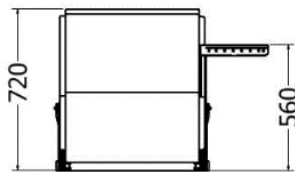

LOUNGERS

Variable Straight Lounger

MODEL	HEIGHT (mm)	LENGTH (mm)	Width (mm)	Price (incl)
LDF-LDC-18080v2	Variable	2080	700	R28 855

End view

Model LDF-LDC-1880v2

Side view

Top view

Variable Contoured Lounger

MODEL	HEIGHT (mm)	LENGTH (mm)	Width (mm)	Price (incl)
LDF-LDC-18080v3	Variable	2075	700	R28 650

Model LDF-LDC-18080v3

Front view

Side view

Top view

LOUNGERS

Variable Lounger

MODEL	HEIGHT (mm)	Length (mm)	Width (mm)	Price (incl)
LDF-LDC-18080v4	Variable	2005	700	R25 460

Model LDF-LDC-18080v4

Front view

Side view

Top view

Accessories:

Removable Side Tables

- Place up to three side tables on either side of lounger

MODEL	HEIGHT (mm)	Length (mm)	Width (mm)	Price (incl)
LDF-LDC-ST-8080v4	310	310	300	R2 185

- Removable Side Boards

- Place up to three side tables on either side of lounger

MODEL	Length (mm)	Width (mm)	Price (incl)
LDF-LDC-18080v4	310	300	R2 010

- Castors

MODEL	Length (mm)	Diam (mm)	Price (incl)R
LDF-LDC-18080v4		50	RTBA