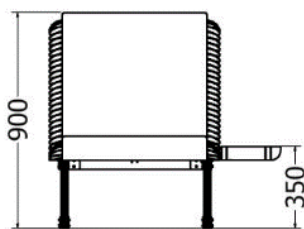

LOUNGERS

CATALOGUE

LOUNGERS

Variable Straight Lounger

MODEL	HEIGHT (mm)	LENGTH (mm)	Width (mm)	Price (incl)
LDF-LDC-206030	Variable	2070	720	R37 690

Front view

Side view

Top view

LOUNGERS

Variable Straight Lounger

MODEL	HEIGHT (mm)	LENGTH (mm)	Width (mm)	Price (incl)
LDF-LDC-18080v2	Variable	2080	700	R28 855

End view

Model LDF-LDC-1880v2

Side view

Top view

Variable Contoured Lounger

MODEL	HEIGHT (mm)	LENGTH (mm)	Width (mm)	Price (incl)
LDF-LDC-18080v3	Variable	2075	700	R28 650

Model LDF-LDC-18080v3

Front view

Side view

Top view

LOUNGERS

Variable Lounger

MODEL	HEIGHT (mm)	Length (mm)	Width (mm)	Price (incl)
LDF-LDC-18080v4	Variable	2005	700	R25 460

Model LDF-LDC-18080v4

Front view

Side view

Top view

Accessories:

Removable Side Tables

- Place up to three side tables on either side of lounger

MODEL	HEIGHT (mm)	Length (mm)	Width (mm)	Price (incl)
LDF-LDC-ST-8080v4	310	310	300	R2 185