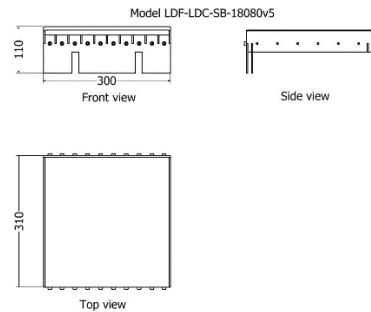

Model LDF-LDC-18080v4

Front view

Side view

Top view

Accessories:

Removable Side Tables

- Place up to three side tables on either side of lounger

MODEL	HEIGHT (mm)	Length (mm)	Width (mm)	Price (incl)
LDF-LDC-ST-8080v4	310	310	300	R2 185

LOUNGERS

Variable Lounger

MODEL	HEIGHT (mm)	Length (mm)	Width (mm)	Price (incl)
LDF-LDC-206060	570	2240	950	R39 855

Model LDF-LDC-206060

Variable Lounger

MODEL	HEIGHT (mm)	Length (mm)	Width (mm)	Price (incl)
LDF-LDC-206060v3	Variable	2240	950	R43 465

Model LDF-LDC-206060v1

Front view

Side view

Top view

Accessories:

- Removable Side Tables

- Place up to three side tables on either side of lounger

MODEL	HEIGHT (mm)	Length (mm)	Width (mm)	Price (incl)
LDF-LDC-ST-206040-1	410	335	310	R2 200
LDF-LDC-ST-206040-2	550	335	310	R2 250

- Removable Side Boards

- Place up to three side tables on either side of lounger

MODEL	HEIGHT (mm)	Length (mm)	Width (mm)	Price (incl)
LDF-LDC-SB-20040		300	310	R1 975

- Castors

MODEL	HEIGHT (mm)	Length (mm)	Width (mm)	Price (incl)R
LDF-LDC-18080v4	Variable	2005	700	TBA