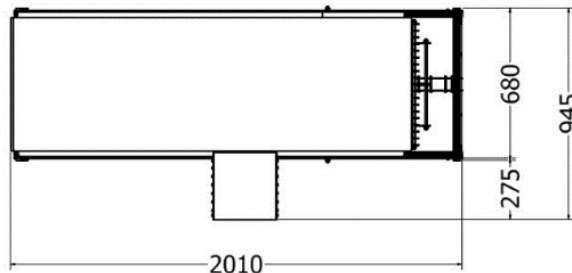

LOUNGERS

CATALOGUE

LOUNGERS

Variable Straight Lounger

MODEL	HEIGHT (mm)	LENGTH (mm)	Width (mm)	Price (incl)
LDF-LDC-206030	Variable	2070	720	R37 690

Front view

Side view

Top view

LOUNGERS

Variable Straight Lounger

MODEL	HEIGHT (mm)	LENGTH (mm)	Width (mm)	Price (incl)
LDF-LDC-18080v2	Variable	2080	700	R28 855

End view

Model LDF-LDC-1880v2

Side view

Top view

Variable Contoured Lounger

MODEL	HEIGHT (mm)	LENGTH (mm)	Width (mm)	Price (incl)
LDF-LDC-18080v3	Variable	2075	700	R28 650

Model LDF-LDC-18080v3

Front view

Side view

Top view

LOUNGERS

Variable Lounger

MODEL	HEIGHT (mm)	Length (mm)	Width (mm)	Price (incl)
LDF-LDC-18080v4	Variable	2005	700	R25 460

Model LDF-LDC-18080v4

Front view

Side view

Top view

Accessories:

Removable Side Tables

- Place up to three side tables on either side of lounger

MODEL	HEIGHT (mm)	Length (mm)	Width (mm)	Price (incl)
LDF-LDC-ST-8080v4	310	310	300	R2 185