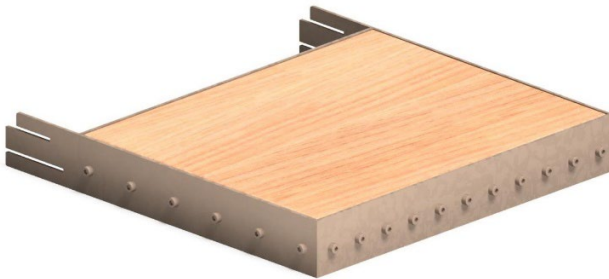

LOUNGERS

Variable Lounger

MODEL	HEIGHT (mm)	Length (mm)	Width (mm)	Price (incl)
LDF-LDC-206060	570	2240	950	R39 855

Model LDF-LDC-206060

Variable Lounger

MODEL	HEIGHT (mm)	Length (mm)	Width (mm)	Price (incl)
LDF-LDC-206060v3	Variable	2240	950	R43 465

Model LDF-LDC-206060v1

Front view

Side view

Top view

Accessories:

- Removable Side Tables

- Place up to three side tables on either side of lounger

MODEL	HEIGHT (mm)	Length (mm)	Width (mm)	Price (incl)
LDF-LDC-ST-206040-1	410	335	310	R2 200
LDF-LDC-ST-206040-2	550	335	310	R2 250

- Removable Side Boards

- Place up to three side tables on either side of lounger

MODEL	HEIGHT (mm)	Length (mm)	Width (mm)	Price (incl)
LDF-LDC-SB-20040		300	310	R1 975

- Castors

MODEL	HEIGHT (mm)	Length (mm)	Width (mm)	Price (incl)R
LDF-LDC-18080v4	Variable	2005	700	TBA