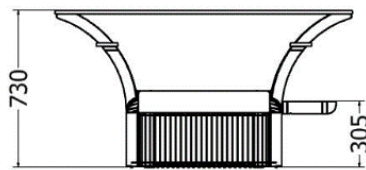

Model LDF-LDC-18080v4

Front view

Side view

Top view

Accessories:

Removable Side Tables

- Place up to three side tables on either side of lounger

MODEL	HEIGHT (mm)	Length (mm)	Width (mm)	Price (incl)
LDF-LDC-ST-8080v4	310	310	300	R2 185

- Removable Side Boards

- Place up to three side tables on either side of lounger

MODEL	Length (mm)	Width (mm)	Price (incl)
LDF-LDC-18080v4	310	300	R2 010

- Castors

MODEL	Length (mm)	Diam (mm)	Price (incl)R
LDF-LDC-18080v4		50	RTBA

LOUNGERS

Variable Lounger

MODEL	HEIGHT (mm)	Length (mm)	Width (mm)	Price (incl)
LDF-LDC-206060	570	2240	950	R39 855

Model LDF-LDC-206060

Variable Lounger

MODEL	HEIGHT (mm)	Length (mm)	Width (mm)	Price (incl)
LDF-LDC-206060v3	Variable	2240	950	R43 465

Model LDF-LDC-206060v1

Front view

Side view

Top view

Accessories:

- Removable Side Tables

- Place up to three side tables on either side of lounger

MODEL	HEIGHT (mm)	Length (mm)	Width (mm)	Price (incl)
LDF-LDC-ST-206040-1	410	335	310	R2 200
LDF-LDC-ST-206040-2	550	335	310	R2 250