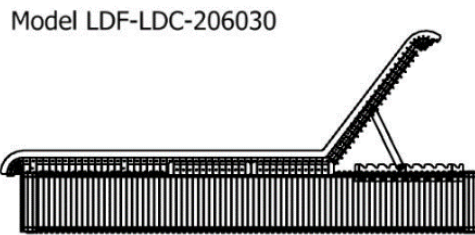

LOUNGERS

CATALOGUE

LOUNGERS

Variable Straight Lounger

MODEL	HEIGHT (mm)	LENGTH (mm)	Width (mm)	Price (incl)
LDF-LDC-206030	Variable	2070	720	R37 690

Front view

Side view

Top view

LOUNGERS

Variable Straight Lounger

MODEL	HEIGHT (mm)	LENGTH (mm)	Width (mm)	Price (incl)
LDF-LDC-18080v2	Variable	2080	700	R28 855

End view

Model LDF-LDC-1880v2

Side view

Top view

Variable Contoured Lounger

MODEL	HEIGHT (mm)	LENGTH (mm)	Width (mm)	Price (incl)
LDF-LDC-18080v3	Variable	2075	700	R28 650

Model LDF-LDC-18080v3

Front view

Side view

Top view

LOUNGERS

Variable Lounger

MODEL	HEIGHT (mm)	Length (mm)	Width (mm)	Price (incl)
LDF-LDC-18080v4	Variable	2005	700	R25 460

Model LDF-LDC-18080v4

Front view

Side view

Top view

Accessories:

Removable Side Tables

- Place up to three side tables on either side of lounger

MODEL	HEIGHT (mm)	Length (mm)	Width (mm)	Price (incl)
LDF-LDC-ST-8080v4	310	310	300	R2 185