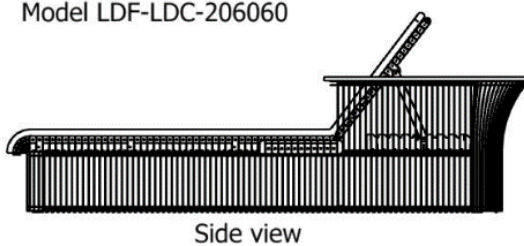

Model LDF-LDC-18080v4

Front view

Side view

Top view

Accessories:

Removable Side Tables

- Place up to three side tables on either side of lounger

MODEL	HEIGHT (mm)	Length (mm)	Width (mm)	Price (incl)
LDF-LDC-ST-8080v4	310	310	300	R2 185

- Removable Side Boards

- Place up to three side tables on either side of lounger

MODEL	Length (mm)	Width (mm)	Price (incl)
LDF-LDC-18080v4	310	300	R2 010

- Castors

MODEL	Length (mm)	Diam (mm)	Price (incl)R
LDF-LDC-18080v4		50	RTBA

LOUNGERS

Variable Lounger

MODEL	HEIGHT (mm)	Length (mm)	Width (mm)	Price (incl)
LDF-LDC-206060	570	2240	950	R39 855

Model LDF-LDC-206060

Variable Lounger

MODEL	HEIGHT (mm)	Length (mm)	Width (mm)	Price (incl)
LDF-LDC-206060v3	Variable	2240	950	R43 465

Model LDF-LDC-206060v1

Front view

Side view

Top view

Accessories:

- Removable Side Tables

- Place up to three side tables on either side of lounger

MODEL	HEIGHT (mm)	Length (mm)	Width (mm)	Price (incl)
LDF-LDC-ST-206040-1	410	335	310	R2 200
LDF-LDC-ST-206040-2	550	335	310	R2 250