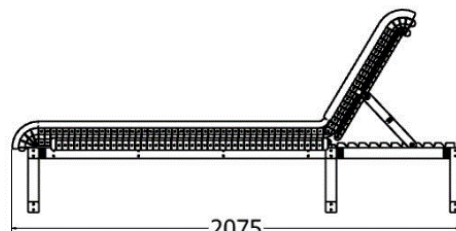

LOUNGERS

CATALOGUE

LOUNGERS

Variable Straight Lounger

MODEL	HEIGHT (mm)	LENGTH (mm)	Width (mm)	Price (incl)
LDF-LDC-206030	Variable	2070	720	R37 690

Front view

Side view

Top view

LOUNGERS

Variable Straight Lounger

MODEL	HEIGHT (mm)	LENGTH (mm)	Width (mm)	Price (incl)
LDF-LDC-18080v2	Variable	2080	700	R28 855

End view

Model LDF-LDC-1880v2

Side view

Top view

Variable Contoured Lounger

MODEL	HEIGHT (mm)	LENGTH (mm)	Width (mm)	Price (incl)
LDF-LDC-18080v3	Variable	2075	700	R28 650

Model LDF-LDC-18080v3

Front view

Side view

Top view

LOUNGERS

Variable Lounger

MODEL	HEIGHT (mm)	Length (mm)	Width (mm)	Price (incl)
LDF-LDC-18080v4	Variable	2005	700	R25 460

Model LDF-LDC-18080v4

Front view

Side view

Top view

Accessories:

Removable Side Tables

- Place up to three side tables on either side of lounger

MODEL	HEIGHT (mm)	Length (mm)	Width (mm)	Price (incl)
LDF-LDC-ST-8080v4	310	310	300	R2 185