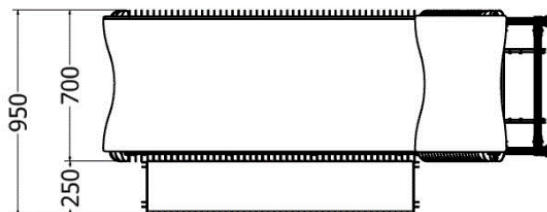

LOUNGERS

Variable Straight Lounger

MODEL	HEIGHT (mm)	LENGTH (mm)	Width (mm)	Price (incl)
LDF-LDC-18080v2	Variable	2080	700	R28 855

End view

Model LDF-LDC-1880v2

Side view

Top view

Variable Contoured Lounger

MODEL	HEIGHT (mm)	LENGTH (mm)	Width (mm)	Price (incl)
LDF-LDC-18080v3	Variable	2075	700	R28 650

Model LDF-LDC-18080v3

Front view

Side view

Top view

LOUNGERS

Variable Lounger

MODEL	HEIGHT (mm)	Length (mm)	Width (mm)	Price (incl)
LDF-LDC-18080v4	Variable	2005	700	R25 460

Model LDF-LDC-18080v4

Front view

Side view

Top view

Accessories:

Removable Side Tables

- Place up to three side tables on either side of lounger

MODEL	HEIGHT (mm)	Length (mm)	Width (mm)	Price (incl)
LDF-LDC-ST-8080v4	310	310	300	R2 185

- Removable Side Boards

- Place up to three side tables on either side of lounger

MODEL	Length (mm)	Width (mm)	Price (incl)
LDF-LDC-18080v4	310	300	R2 010

- Castors

MODEL	Length (mm)	Diam (mm)	Price (incl)R
LDF-LDC-18080v4		50	RTBA