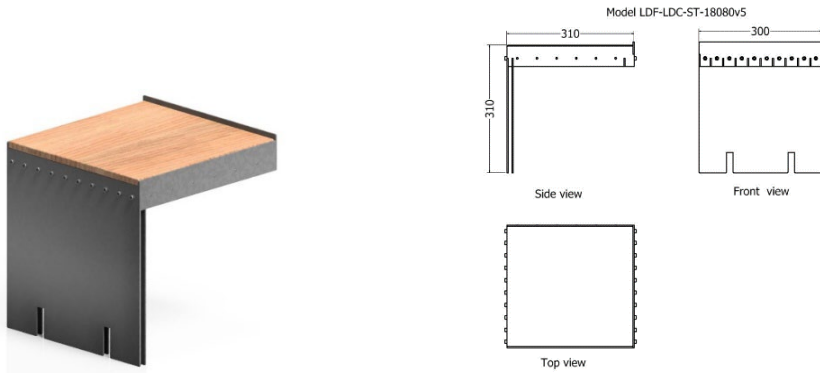

Model LDF-LDC-18080v4

Front view

Side view

Top view

Accessories:

Removable Side Tables

- Place up to three side tables on either side of lounger

MODEL	HEIGHT (mm)	Length (mm)	Width (mm)	Price (incl)
LDF-LDC-ST-8080v4	310	310	300	R2 185

- Removable Side Boards

- Place up to three side tables on either side of lounger

MODEL	Length (mm)	Width (mm)	Price (incl)
LDF-LDC-18080v4	310	300	R2 010

- Castors

MODEL	Length (mm)	Diam (mm)	Price (incl)R
LDF-LDC-18080v4		50	RTBA