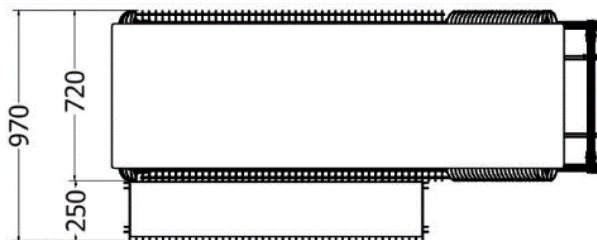

LOUNGERS

CATALOGUE

LOUNGERS

Variable Straight Lounger

MODEL	HEIGHT (mm)	LENGTH (mm)	Width (mm)	Price (incl)
LDF-LDC-206030	Variable	2070	720	R37 690

Front view

Side view

Top view

LOUNGERS

Variable Straight Lounger

MODEL	HEIGHT (mm)	LENGTH (mm)	Width (mm)	Price (incl)
LDF-LDC-18080v2	Variable	2080	700	R28 855

End view

Model LDF-LDC-1880v2

Side view

Top view

Variable Contoured Lounger

MODEL	HEIGHT (mm)	LENGTH (mm)	Width (mm)	Price (incl)
LDF-LDC-18080v3	Variable	2075	700	R28 650

Model LDF-LDC-18080v3

Front view

Side view

Top view

LOUNGERS

Variable Lounger

MODEL	HEIGHT (mm)	Length (mm)	Width (mm)	Price (incl)
LDF-LDC-18080v4	Variable	2005	700	R25 460

Model LDF-LDC-18080v4

Front view

Side view

Top view

Accessories:

Removable Side Tables

- Place up to three side tables on either side of lounger

MODEL	HEIGHT (mm)	Length (mm)	Width (mm)	Price (incl)
LDF-LDC-ST-8080v4	310	310	300	R2 185