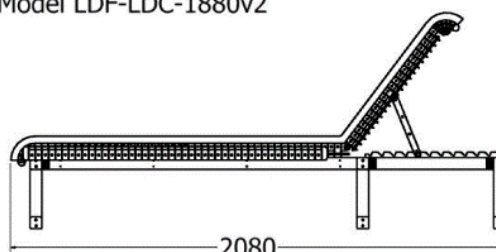

LOUNGERS

CATALOGUE

LOUNGERS

Variable Straight Lounger

MODEL	HEIGHT (mm)	LENGTH (mm)	Width (mm)	Price (incl)
LDF-LDC-206030	Variable	2070	720	R37 690

Front view

Side view

Top view

LOUNGERS

Variable Straight Lounger

MODEL	HEIGHT (mm)	LENGTH (mm)	Width (mm)	Price (incl)
LDF-LDC-18080v2	Variable	2080	700	R28 855

End view

Model LDF-LDC-1880v2

Side view

Top view

Variable Contoured Lounger

MODEL	HEIGHT (mm)	LENGTH (mm)	Width (mm)	Price (incl)
LDF-LDC-18080v3	Variable	2075	700	R28 650

Model LDF-LDC-18080v3

Front view

Side view

Top view

LOUNGERS

Variable Lounger

MODEL	HEIGHT (mm)	Length (mm)	Width (mm)	Price (incl)
LDF-LDC-18080v4	Variable	2005	700	R25 460

Model LDF-LDC-18080v4

Front view

Side view

Top view

Accessories:

Removable Side Tables

- Place up to three side tables on either side of lounger

MODEL	HEIGHT (mm)	Length (mm)	Width (mm)	Price (incl)
LDF-LDC-ST-8080v4	310	310	300	R2 185