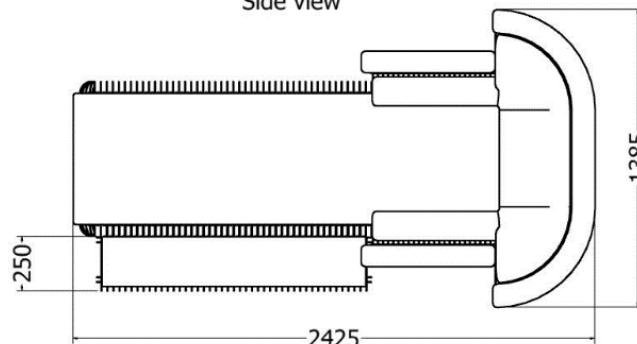

Model LDF-LDC-18080v4

Front view

Side view

Top view

Accessories:

Removable Side Tables

- Place up to three side tables on either side of lounger

MODEL	HEIGHT (mm)	Length (mm)	Width (mm)	Price (incl)
LDF-LDC-ST-8080v4	310	310	300	R2 185

- Removable Side Boards

- Place up to three side tables on either side of lounger

MODEL	Length (mm)	Width (mm)	Price (incl)
LDF-LDC-18080v4	310	300	R2 010

- Castors

MODEL	Length (mm)	Diam (mm)	Price (incl)R
LDF-LDC-18080v4		50	RTBA

LOUNGERS

Variable Lounger

MODEL	HEIGHT (mm)	Length (mm)	Width (mm)	Price (incl)
LDF-LDC-206060	570	2240	950	R39 855

Model LDF-LDC-206060

Variable Lounger

MODEL	HEIGHT (mm)	Length (mm)	Width (mm)	Price (incl)
LDF-LDC-206060v3	Variable	2240	950	R43 465

Model LDF-LDC-206060v1

Front view

Side view

Top view

Accessories:

- Removable Side Tables

- Place up to three side tables on either side of lounger

MODEL	HEIGHT (mm)	Length (mm)	Width (mm)	Price (incl)
LDF-LDC-ST-206040-1	410	335	310	R2 200
LDF-LDC-ST-206040-2	550	335	310	R2 250