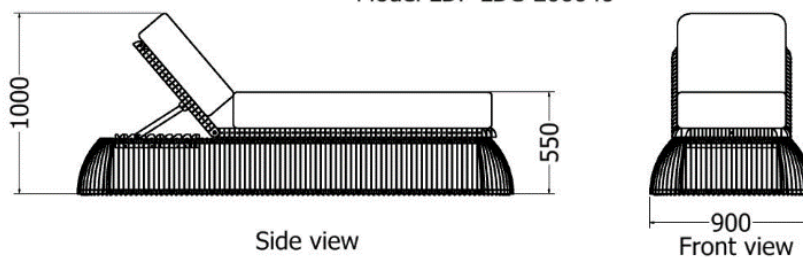

Model LDF-LDC-206060v1

Front view

Side view

Top view

Accessories:

- Removable Side Tables

- Place up to three side tables on either side of lounger

MODEL	HEIGHT (mm)	Length (mm)	Width (mm)	Price (incl)
LDF-LDC-ST-206040-1	410	335	310	R2 200
LDF-LDC-ST-206040-2	550	335	310	R2 250

- Removable Side Boards

- Place up to three side tables on either side of lounger

MODEL	HEIGHT (mm)	Length (mm)	Width (mm)	Price (incl)
LDF-LDC-SB-20040		300	310	R1 975

- Castors

MODEL	HEIGHT (mm)	Length (mm)	Width (mm)	Price (incl)R
LDF-LDC-18080v4	Variable	2005	700	TBA

Variable Lounger

MODEL	HEIGHT (mm)	Length (mm)	Width (mm)	Price (incl)
LDF-LDC-206040	Variable	2400	900	R49 720

Model LDF-LDC-206040

GET IN TOUCH:

Tel: 27 (79) 397 9038

Email: donald@afrofurn.com

Website: www.afrofurn.com