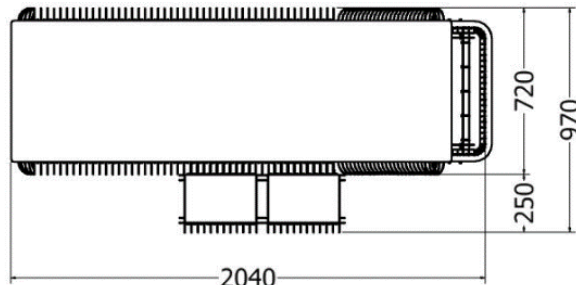

LOUNGERS

CATALOGUE

LOUNGERS

Variable Straight Lounger

MODEL	HEIGHT (mm)	LENGTH (mm)	Width (mm)	Price (incl)
LDF-LDC-206030	Variable	2070	720	R37 690

Front view

Side view

Top view

LOUNGERS

Variable Straight Lounger

MODEL	HEIGHT (mm)	LENGTH (mm)	Width (mm)	Price (incl)
LDF-LDC-18080v2	Variable	2080	700	R28 855

End view

Model LDF-LDC-1880v2

Side view

Top view

Variable Contoured Lounger

MODEL	HEIGHT (mm)	LENGTH (mm)	Width (mm)	Price (incl)
LDF-LDC-18080v3	Variable	2075	700	R28 650

Model LDF-LDC-18080v3

Front view

Side view

Top view

LOUNGERS

Variable Lounger

MODEL	HEIGHT (mm)	Length (mm)	Width (mm)	Price (incl)
LDF-LDC-18080v4	Variable	2005	700	R25 460

Model LDF-LDC-18080v4

Front view

Side view

Top view

Accessories:

Removable Side Tables

- Place up to three side tables on either side of lounger

MODEL	HEIGHT (mm)	Length (mm)	Width (mm)	Price (incl)
LDF-LDC-ST-8080v4	310	310	300	R2 185