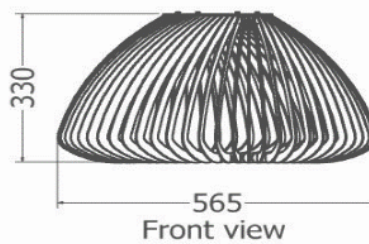

# PENDANTS

*Pendant Protea / Queen*

MODEL	HEIGHT (mm)	WIDTH (dia) (mm)	Price (incl)
LDF-CL-S5030v2	300	490	

Model LDF-CL-5030v2

*Pendant / Amplexi*

MODEL	HEIGHT (mm)	WIDTH (dia) (mm)	Price (incl)
LDF-CL-4530v1	250	480	

# PENDANTS

*Pendant Protea Black Beard*

MODEL	HEIGHT (mm)	WIDTH (dia.) (mm)	Price (incl)
LDF-CL-4540v1	400	375	

*Pendant Protea / Dianna*

MODEL	HEIGHT (mm)	WIDTH (dia) (mm)	Price (incl)
LDF-CL-5033	330	500	

Model LDF-CL-5033

*Pendant Leucadendron / Coniferum*

MODEL	HEIGHT (mm)	WIDTH (dia) (mm)	Price
LDF-LS-2020v1-CP	1000	1215	

Model LDF-LS-2020v1-CP

Front view

Top view