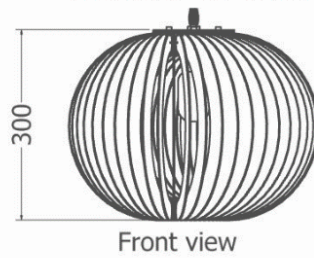

## *LAURIFOLIA SERIES*

*Pendant / Laurifolia*

MODEL	HEIGHT (mm)	DIAM (mm)	PRICE (incl)
LDF-CL-15010v1	515	1435	
LDF-CL-10010	335	980	
LDF-CL-1005	195	580	

Models LDF-CL-15010, 10010, 1005

*Pendant / Laurifolia*

MODEL	HEIGHT (mm)	DIAM (mm)	PRICE (incl)
LDF-CL-15010v2	560	1670	

Model LDF-15010v1-02

*Pendant / Conebush*

MODEL	HEIGHT (mm)	WIDTH (dia.) (mm)	Price (incl)
LDF-CL-3040v3	300	400	

Model LDF-CL-3040v3

*Pendant Protea / Nerifolia*