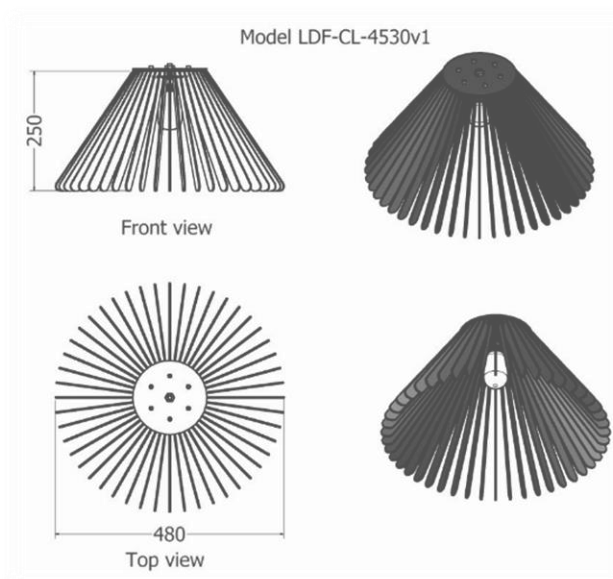

MODEL	HEIGHT (mm)	WIDTH (dia) (mm)	Price (incl)
LDF-LS-50v4	460	400	

# PENDANTS

*Pendant Protea / Queen*

MODEL	HEIGHT (mm)	WIDTH (dia) (mm)	Price (incl)
LDF-CL-S5030v2	300	490	

Model LDF-CL-5030v2

*Pendant / Amplexi*

MODEL	HEIGHT (mm)	WIDTH (dia) (mm)	Price (incl)
LDF-CL-4530v1	250	480	

# PENDANTS

*Pendant Protea Black Beard*

MODEL	HEIGHT (mm)	WIDTH (dia.) (mm)	Price (incl)
LDF-CL-4540v1	400	375	

*Pendant Protea / Dianna*

MODEL	HEIGHT (mm)	WIDTH (dia) (mm)	Price (incl)
LDF-CL-5033	330	500	