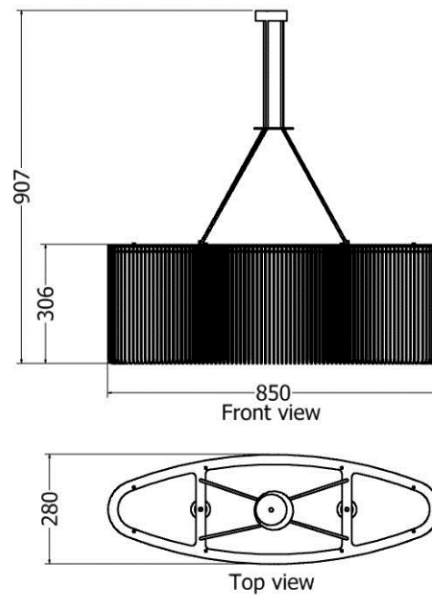

MODEL	HEIGHT (mm)	WIDTH (mm)	Length (mm)	Slats	PRICE (incl)
LDF-CL-803030v1	306	280	850	176	
LDF-CL-803030v2	306	280	850	88	

Model LDF-CL-803030v1