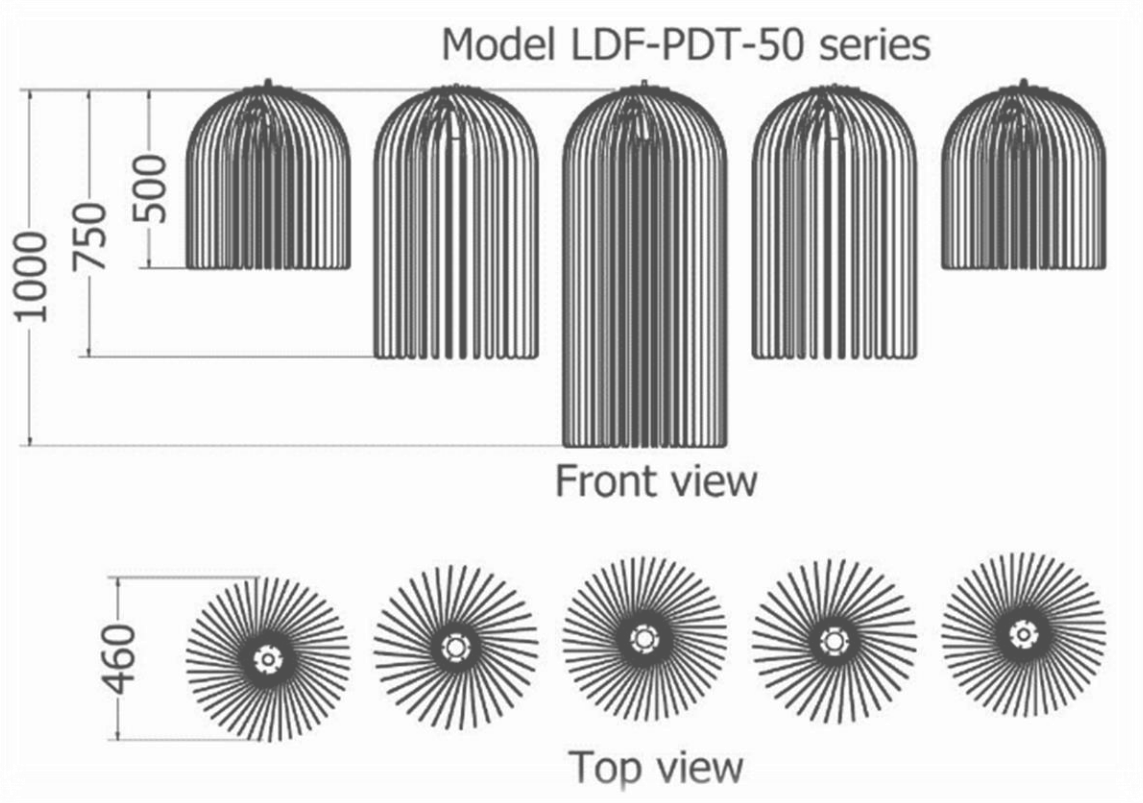

### *Pendant / Feather Bush*

MODEL	HEIGHT (mm)	WIDTH (dia) (mm)	PRICE (incl)
LDF-PDT-5050v1	500	460	
LDF-PDT-5075v2	750	460	
LDF-PDT-50100v1	1000	460	