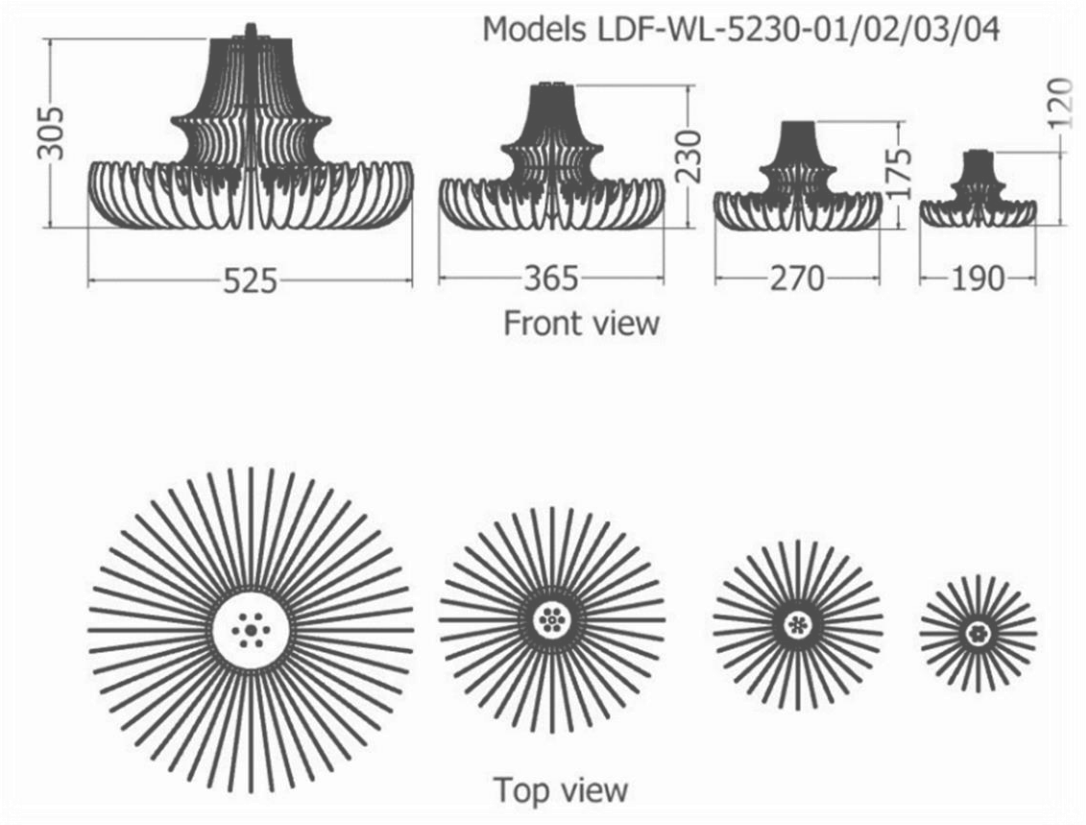

# PENDANTS

*Pendant Leucadendron / Loranthi / Loranthifolium*

MODEL	HEIGHT (mm)	WIDTH (dia.) (mm)	
LDF-CL-8020	240	735	
LDF-CL-6523	240	665	

Model LDF-CL-8020

Front view

Top view

## *PROTEA VENUS SERIES*

*Pendant Protea Venus*

MODEL	HEIGHT (mm)	WIDTH (dia.) (mm)	Price (incl)
LDF-CL-5230v1	305	525	
LDF-CL-5230v2	230	365	
LDF-CL-5230v3	175	270	
LDF-CL-5230v4	120	190	