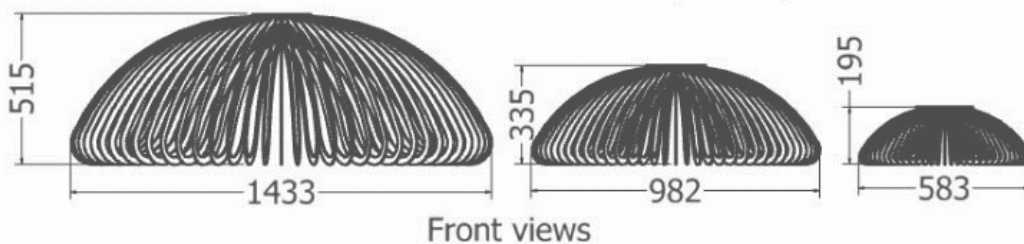

## *LAURIFOLIA SERIES*

*Pendant / Laurifolia*

MODEL	HEIGHT (mm)	DIAM (mm)	PRICE (incl)
LDF-CL-15010v1	515	1435	
LDF-CL-10010	335	980	
LDF-CL-1005	195	580	

Models LDF-CL-15010, 10010, 1005

*Pendant / Laurifolia*

MODEL	HEIGHT (mm)	DIAM (mm)	PRICE (incl)
LDF-CL-15010v2	560	1670	

Model LDF-15010v1-02

*Pendant / Conebush*

MODEL	HEIGHT (mm)	WIDTH (dia.) (mm)	Price (incl)
LDF-CL-3040v3	300	400	

Model LDF-CL-3040v3

*Pendant Protea / Nerifolia*