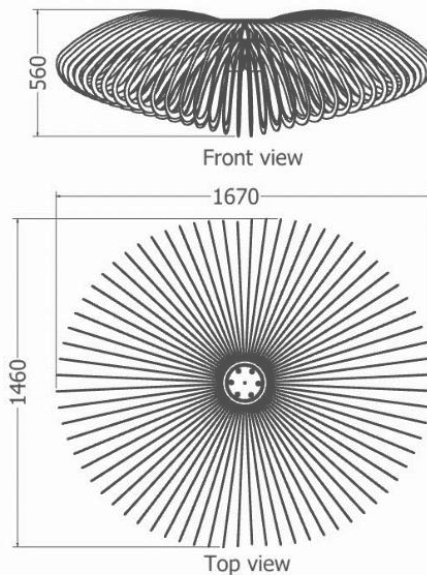

## *LAURIFOLIA SERIES*

*Pendant / Laurifolia*

MODEL	HEIGHT (mm)	DIAM (mm)	PRICE (incl)
LDF-CL-15010v1	515	1435	
LDF-CL-10010	335	980	
LDF-CL-1005	195	580	

Models LDF-CL-15010, 10010, 1005

*Pendant / Laurifolia*

MODEL	HEIGHT (mm)	DIAM (mm)	PRICE (incl)
LDF-CL-15010v2	560	1670	

Model LDF-15010v1-02

*Pendant / Conebush*

MODEL	HEIGHT (mm)	WIDTH (dia.) (mm)	Price (incl)
LDF-CL-3040v3	300	400	

Model LDF-CL-3040v3

*Pendant Protea / Nerifolia*