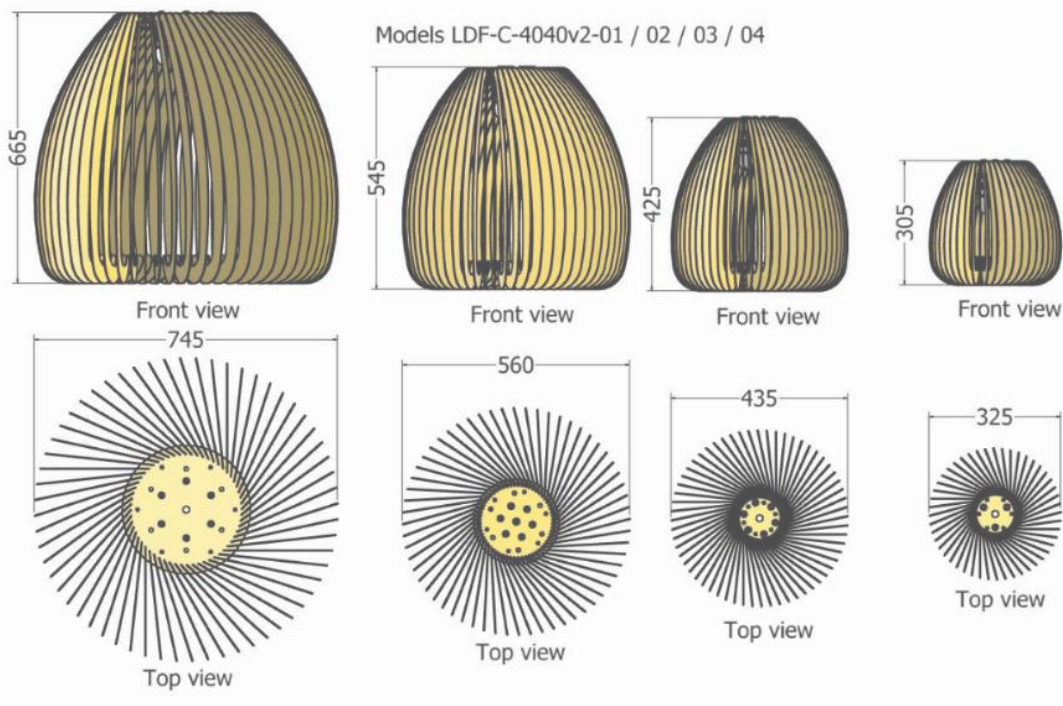

## *SCABRA SERIES*

*Pendants Protea / Scabra*

MODEL	HEIGHT (mm)	WIDTH (dia) (mm)	Price (incl)
LDF-CLP-4357	430	570	
LDF-CLP-3342	330	415	
LDF-CLP-2837	280	375	
LDF-CLP-2233	225	335	

# PENDANTS

## *MAGNIFICA SERIES*

*Pendant Protea / Magnifica*

MODEL	HEIGHT (mm)	WIDTH (dia.) (mm)	Price (incl)
LDF-C-4040v2-01	665	745	
LDF-C-4040v2-02	545	560	
LDF-C-4040v2-03	425	435	
LDF-C-4040v2-04	305	325	