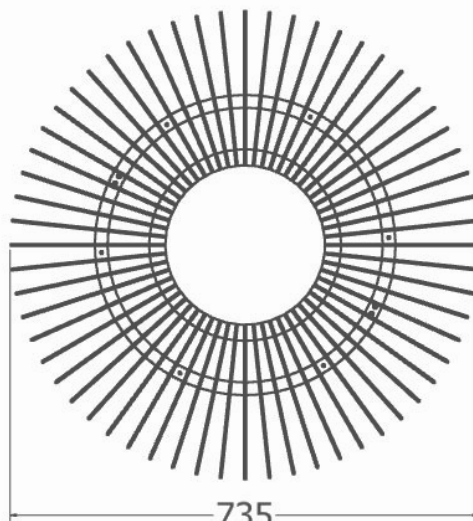

# PENDANTS

*Pendant Leucadendron / Loranthi / Loranthifolium*

MODEL	HEIGHT (mm)	WIDTH (dia.) (mm)	
LDF-CL-8020	240	735	
LDF-CL-6523	240	665	

Model LDF-CL-8020

Front view

Top view

## *PROTEA VENUS SERIES*

*Pendant Protea Venus*

MODEL	HEIGHT (mm)	WIDTH (dia.) (mm)	Price (incl)
LDF-CL-5230v1	305	525	
LDF-CL-5230v2	230	365	
LDF-CL-5230v3	175	270	
LDF-CL-5230v4	120	190	