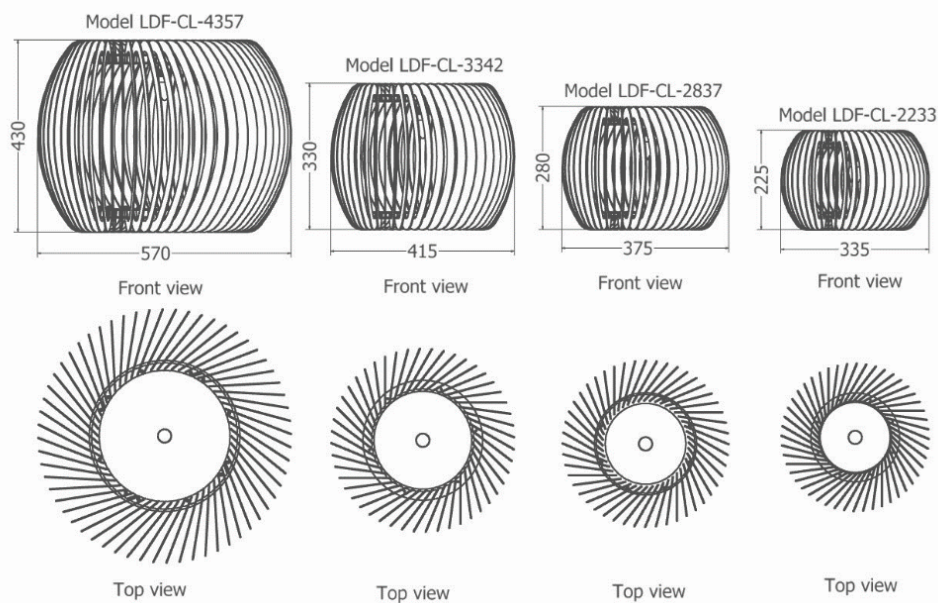

## *SCABRA SERIES*

*Pendants Protea / Scabra*

MODEL	HEIGHT (mm)	WIDTH (dia) (mm)	Price (incl)
LDF-CLP-4357	430	570	
LDF-CLP-3342	330	415	
LDF-CLP-2837	280	375	
LDF-CLP-2233	225	335	