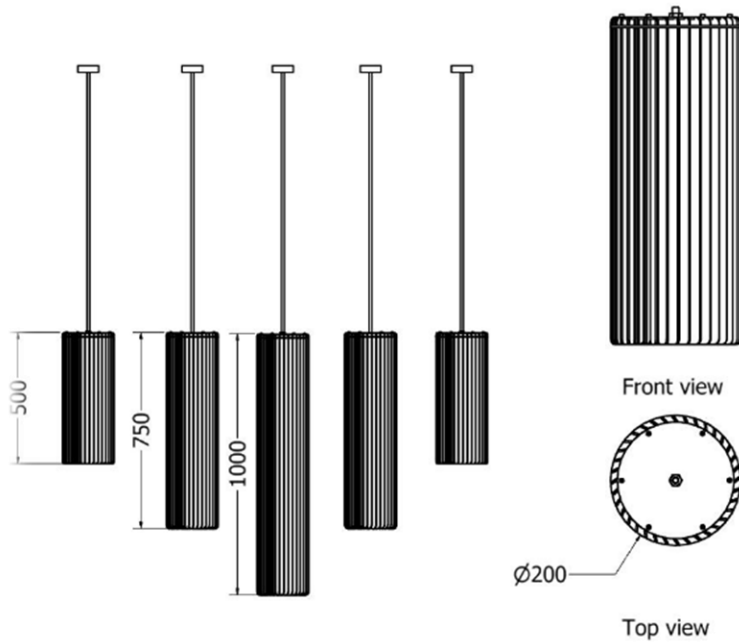

## *SALIGNUM SERIES*

*Pendant Leucadendron / Salignum*

MODEL	LENGTH (mm)	DIAMETER (mm)	Price (incl)
LDF-CL-10020	1000	200	
LDF-CL-7520	750	200	
LDF-CL-5020	500	200	

Model LDF-CL-5020/7520/10020