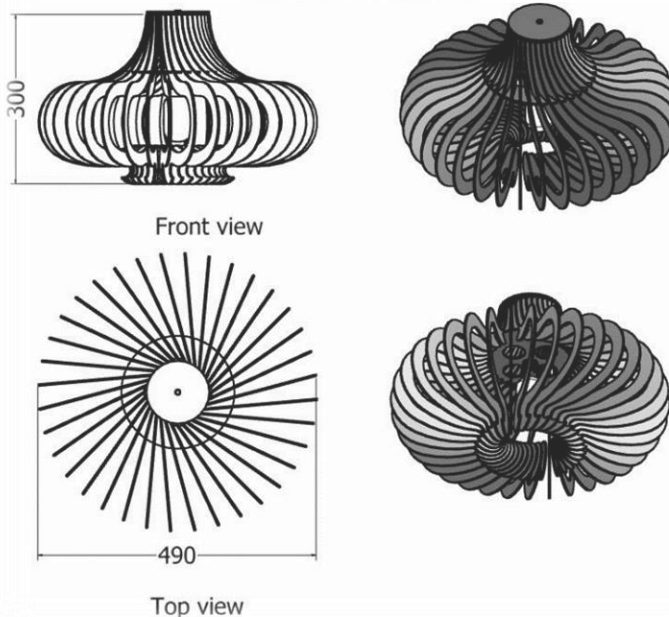

MODEL	HEIGHT (mm)	WIDTH (dia) (mm)	Price (incl)
LDF-CL-S5030v2	300	490	

Model LDF-CL-5030v2