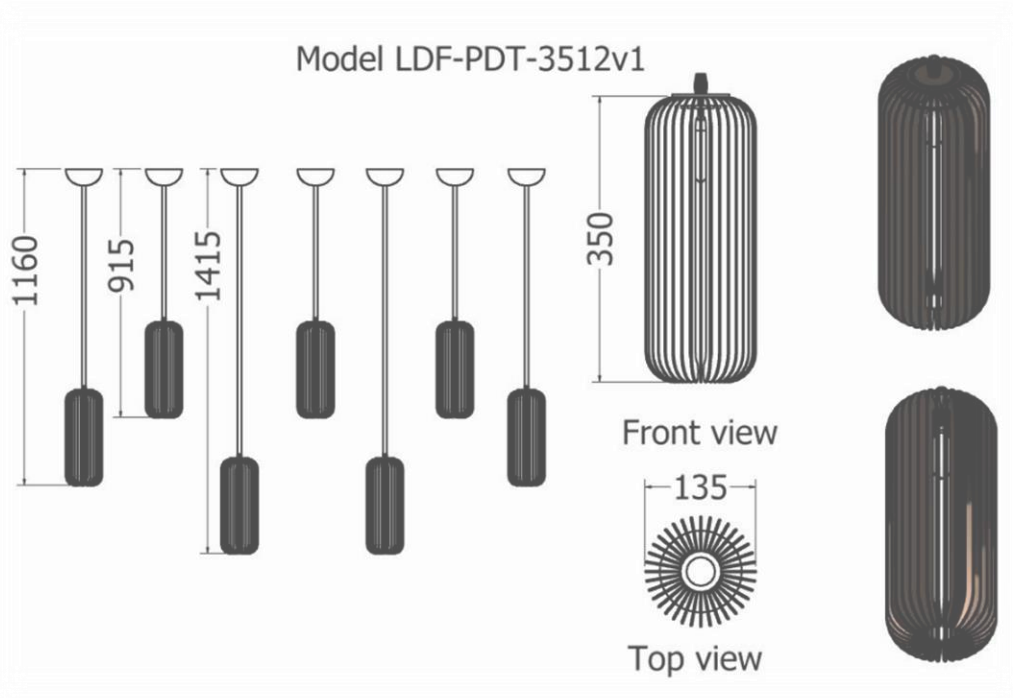

Pendant with straight slats shielding site of globe.

Pendant with slanted slats with site of globe.

The two different pendants give off a very different lighting effect.

MODEL	HEIGHT (mm)	WIDTH (dia) (mm)	Price (incl)
LDF-PDT-3512v3	350	135	
LDF-PDT-3512v2	350	135