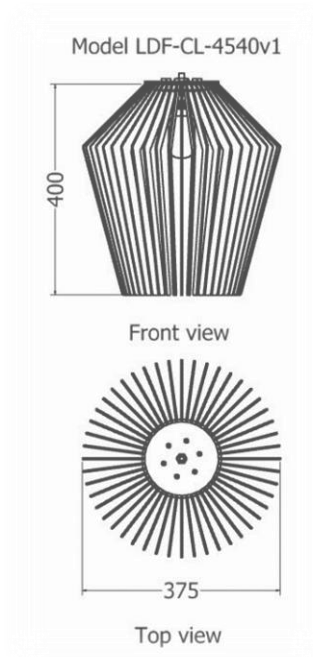

MODEL	HEIGHT (mm)	DIAM (mm)	PRICE (incl)
LDF-CL-15010v2	560	1670	

Model LDF-15010v1-02

*Pendant / Conebush*

MODEL	HEIGHT (mm)	WIDTH (dia.) (mm)	Price (incl)
LDF-CL-3040v3	300	400	

Model LDF-CL-3040v3

*Pendant Protea / Nerifolia*

MODEL	HEIGHT (mm)	WIDTH (dia) (mm)	Price (incl)
LDF-LS-50v4	460	400	

# PENDANTS

*Pendant Protea / Queen*

MODEL	HEIGHT (mm)	WIDTH (dia) (mm)	Price (incl)
LDF-CL-S5030v2	300	490	

Model LDF-CL-5030v2

*Pendant / Amplexi*

MODEL	HEIGHT (mm)	WIDTH (dia) (mm)	Price (incl)
LDF-CL-4530v1	250	480	

# PENDANTS

*Pendant Protea Black Beard*

MODEL	HEIGHT (mm)	WIDTH (dia.) (mm)	Price (incl)
LDF-CL-4540v1	400	375	

*Pendant Protea / Dianna*

MODEL	HEIGHT (mm)	WIDTH (dia) (mm)	Price (incl)
LDF-CL-5033	330	500	