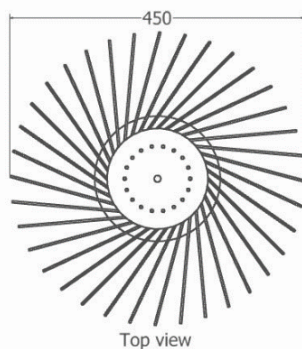

## *PROTEA SUGARBUSH SERIES*

*Protea Pendant / Sugar Bush*

MODEL	HEIGHT (mm)	WIDTH (dia.) (mm)	PRICE (incl)
LDF-CL-7030v1	305	690	
LDF-CL-7030v2	235	600	
LDF-CL-7030v3	170	500	
LDF-CL-7030v4	100	365	

Model LDF-CL-7030v1/v2/v3/v4

Front views

Top views

*Pendant Protea / Mundii*

MODEL	HEIGHT (mm)	WIDTH (dia) (mm)	Price (incl)
LDF-CL-4020	355	450	

*Pendant / Burchelii 176 slat & 88 slat.*

MODEL	HEIGHT (mm)	WIDTH (mm)	Length (mm)	Slats	PRICE (incl)
LDF-CL-803030v1	306	280	850	176	
LDF-CL-803030v2	306	280	850	88	