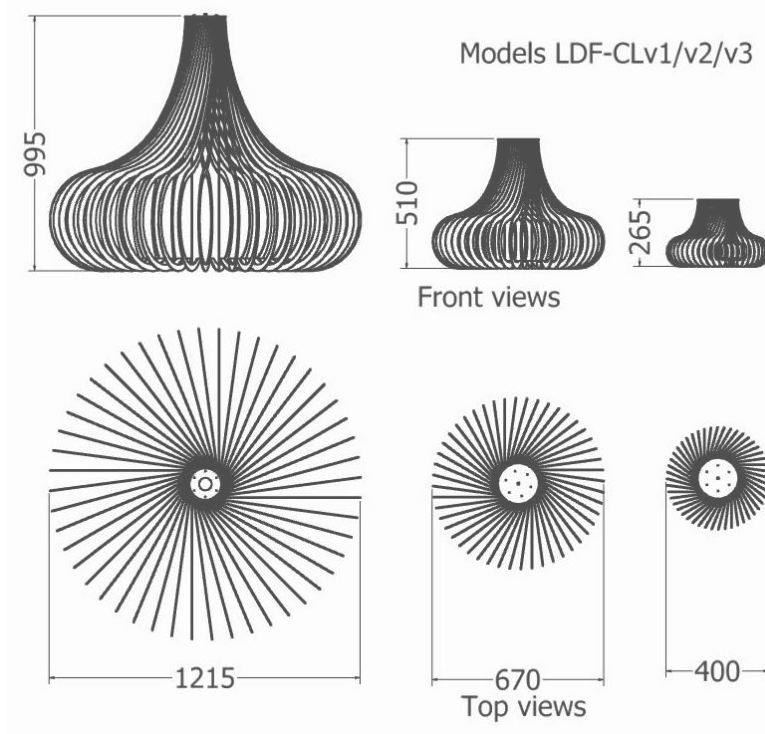

# PENDANTS

*Protea Pendant / Chestnut*

MODEL	HEIGHT (mm)	WIDTH (dia) (mm)	PRICE (incl)
LDF-CL-6030v2	450	595	

Model LDF-CL-6030v2

Front view

Top view

## *PROTEA SERIES*

*Pendants Protea Obtusifolia*

MODEL	HEIGHT (mm)	WIDTH (dia) (mm)	Price (incl)
LDF-CLv1	995	1215	
LDF-CLv2	510	670	
LDF-CLv3	265	400	