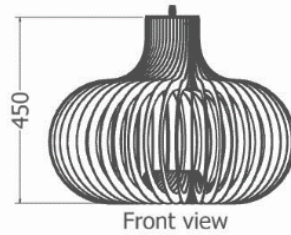

## PROTEA GROUND SERIES

*Pendant Protea / Ground*

MODEL	HEIGHT (mm)	WIDTH (dia.) (mm)	PRICE (incl)
LDF-CL-2020v1	200	565	

Model LDF-CL-2020-3030-4040

Front view

Top view

# PENDANTS

*Protea Pendant / Chestnut*

MODEL	HEIGHT (mm)	WIDTH (dia) (mm)	PRICE (incl)
LDF-CL-6030v2	450	595	

Model LDF-CL-6030v2

Front view

Top view