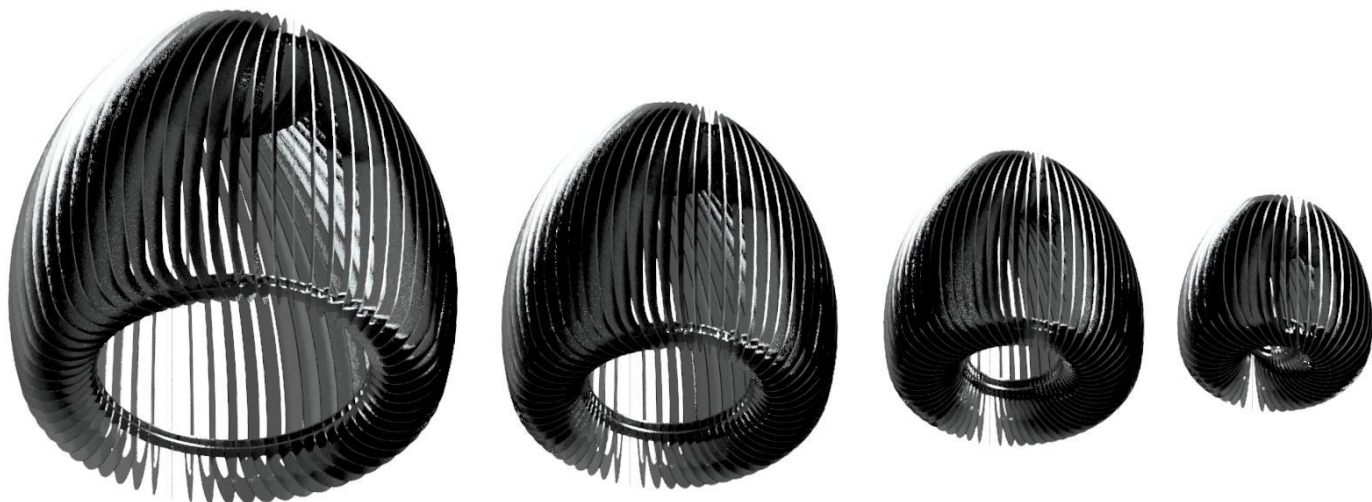

Pendant Protea / Magnifica