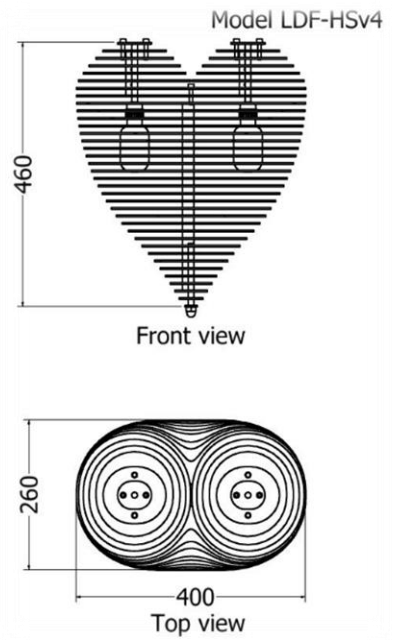

## *LAURIFOLIA SERIES*

*Pendant / Laurifolia*

MODEL	HEIGHT (mm)	DIAM (mm)	PRICE (incl)
LDF-CL-15010v1	515	1435	
LDF-CL-10010	335	980	
LDF-CL-1005	195	580	

Models LDF-CL-15010, 10010, 1005

*Pendant / Laurifolia*

MODEL	HEIGHT (mm)	DIAM (mm)	PRICE (incl)
LDF-CL-15010v2	560	1670	

Model LDF-15010v1-02

*Pendant / Conebush*

MODEL	HEIGHT (mm)	WIDTH (dia.) (mm)	Price (incl)
LDF-CL-3040v3	300	400	

Model LDF-CL-3040v3

*Pendant Protea / Nerifolia*

MODEL	HEIGHT (mm)	WIDTH (dia) (mm)	Price (incl)
LDF-LS-50v4	460	400	