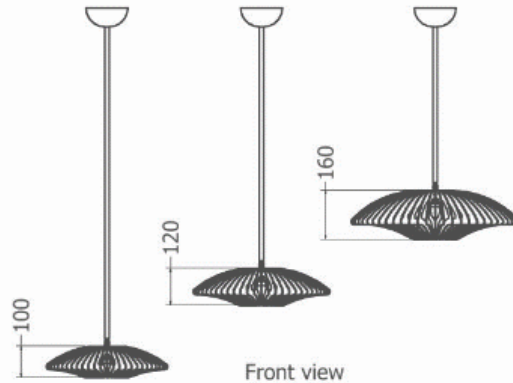

# PENDANTS

*Pendant Leucadendron / Magnifica*

MODEL	HEIGHT (mm)	WIDTH (dia) (mm)	Price
LDF-LS-3015	100	390	
LDF-LS-4015	120	440	
LDF-LS-5015	160	540	

Model LDF-CL-3015-4015-5015

Front view

Top view