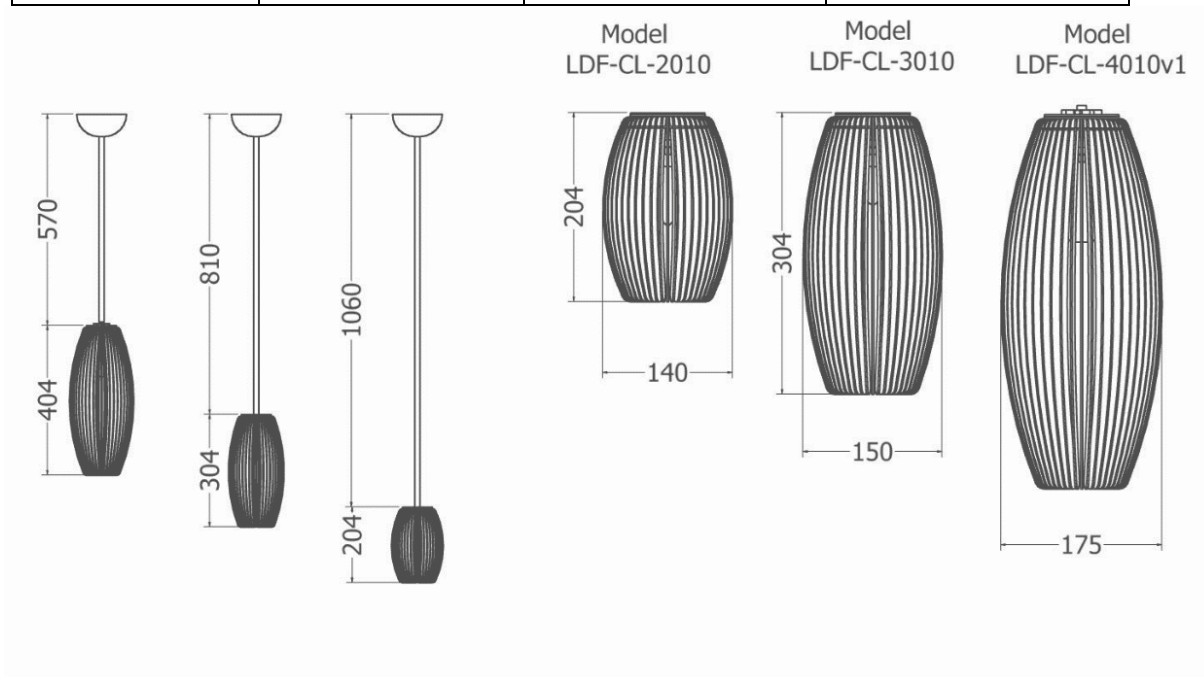

## PROTEA GROUND SERIES

*Pendant Protea / Ground*

MODEL	HEIGHT (mm)	WIDTH (dia.) (mm)	PRICE (incl)
LDF-CL-2020v1	200	565	

Model LDF-CL-2020-3030-4040

Front view

Top view

## *CONICUM SERIES*

*Pendant Leucadendron / Conicum*

MODEL	HEIGHT (mm)	WIDTH (dia.) (mm)	Price
LDF-CL-4010v1	400	175	
LDF-CL-3010	300	150	
LDF-CL-2010	200	140	