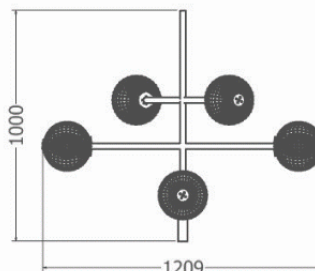

# PENDANTS

*Pendant Protea Black Beard*

MODEL	HEIGHT (mm)	WIDTH (dia.) (mm)	Price (incl)
LDF-CL-4540v1	400	375	

*Pendant Protea / Dianna*

MODEL	HEIGHT (mm)	WIDTH (dia) (mm)	Price (incl)
LDF-CL-5033	330	500	

Model LDF-CL-5033

*Pendant Leucadendron / Coniferum*

MODEL	HEIGHT (mm)	WIDTH (dia) (mm)	Price
LDF-LS-2020v1-CP	1000	1215	

Model LDF-LS-2020v1-CP

Front view

Top view