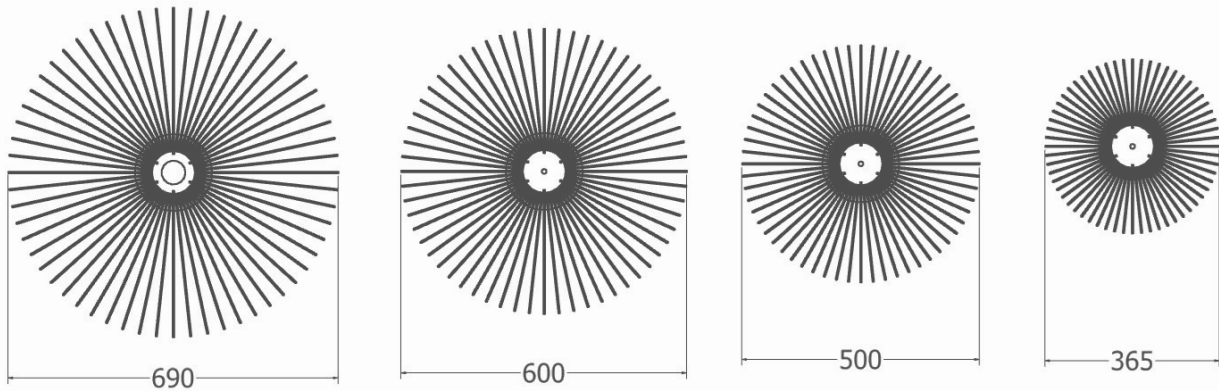

## *PROTEA SUGARBUSH SERIES*

*Protea Pendant / Sugar Bush*

MODEL	HEIGHT (mm)	WIDTH (dia.) (mm)	PRICE (incl)
LDF-CL-7030v1	305	690	
LDF-CL-7030v2	235	600	
LDF-CL-7030v3	170	500	
LDF-CL-7030v4	100	365	

Model LDF-CL-7030v1/v2/v3/v4

Front views

Top views

*Pendant Protea / Mundii*

MODEL	HEIGHT (mm)	WIDTH (dia) (mm)	Price (incl)
LDF-CL-4020	355	450	

*Pendant / Burchelii 176 slat & 88 slat.*

MODEL	HEIGHT (mm)	WIDTH (mm)	Length (mm)	Slats	PRICE (incl)
LDF-CL-803030v1	306	280	850	176	
LDF-CL-803030v2	306	280	850	88	