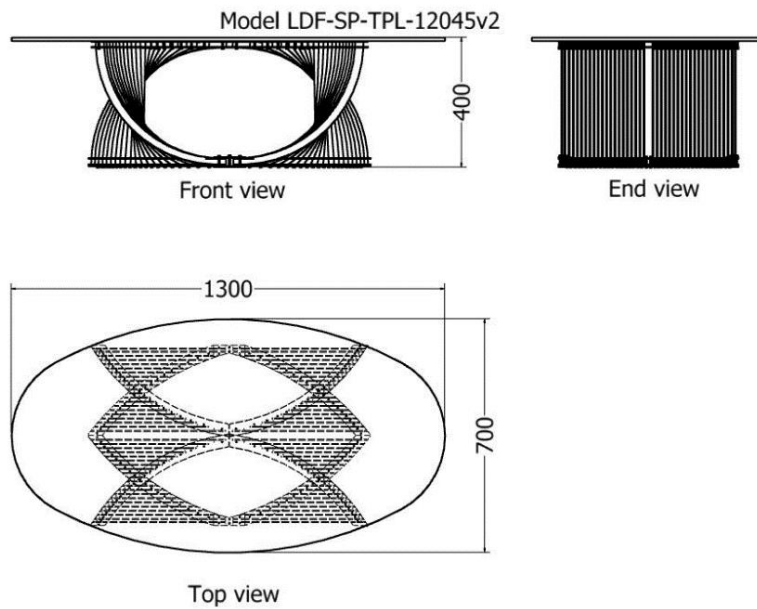

MODEL	HEIGHT (mm)	LENGTH (mm)	WIDTH (mm)	Price (incl)
LDF-SP-TPL-12045v2	400	1300	700	R65 500