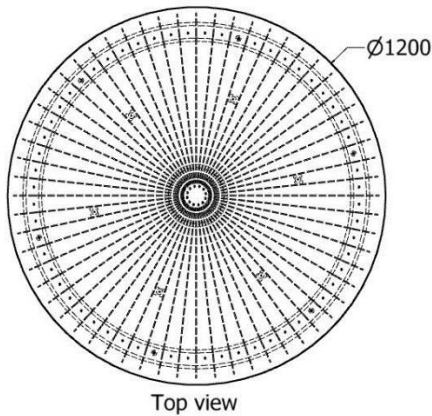

# COFFEE TABLES

*Tulip Coffee Table*

MODEL	HEIGHT (mm)	DIAM. (mm)	Price (incl)
LDF-SP-TPL-9046	395	915	R22 100

*Coffee Table Tulip Nested*

MODEL	HEIGHT (mm)	DIAM. (mm)	Price (incl)
LDF-SP-TPL-9046v2	400	1000	R
LDF-SP-TPL-9035	350	1000	R

# COFFEE TABLES

*Tulip Voluptuous Coffee Table*

MODEL	HEIGHT (mm)	DIAM. (mm)	Price (incl)
LDF-SP-TPC-10046	370	1000	R13 295

Model LDF-SP-TPC-10046  
Coffee Table

# COFFEE TABLES

*Tear Drop Coffee Table*

MODEL	HEIGHT (mm)	DIAMETER (mm)	Price (incl)
LDF-ST-13040	335	1200	R