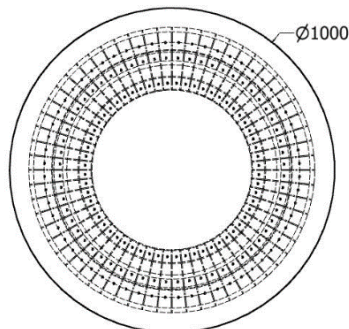

# COFFEE TABLES

*Three Leaf Clover Coffee Table*

MODEL	HEIGHT (mm)	DIAMETER (mm)	Price (incl)
LDF-ST-CTC-24075	480	1000	R

Model LDF-SP-CTC-24075

Front view

Top view

# COFFEE TABLES

*Tear Drop Coffee Table*

MODEL	HEIGHT (mm)	DIAMETER (mm)	Price (incl)
LDF-TR-4567	470	1200	R

Model LDF-TR-4567

Front view

Top view

# COFFEE TABLES

*Coffee Table Drummer Boy*

MODEL	HEIGHT (mm)	Diam (mm)	Price (incl)
LDF-TR-9044	460	1000	

Model LDF-TR-9044  
Coffe Table

Front view

Top view

*Coffee Table Drummer Boy Nested*

MODEL	HEIGHT (mm)	DIAM. (mm)	Price (incl)
LDF-SP-TR-9040	400	1000	R
LDF-SP-TPL-9045	450	1000	

# COFFEE TABLES

*Coffee Table Barrel Nested*

MODEL	HEIGHT (mm)	DIAM. (mm)	Price (incl)
LDF-TTR-6040v1	415	600	R
LDF-TTR-6060	525	850	
LDF-TTR-9040	610	1100	

Model LDF-TTR-9040-7540-6040

*Coffee Table Barrel*