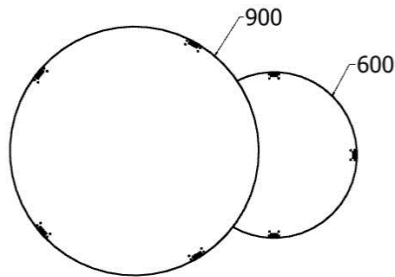

# COFFEE TABLES

*Coffee Tables Nested*

MODEL	HEIGHT (mm)	WIDTH (max) (mm)	Price (incl)
LDF-CTR-9045	490	900	R
LDF-CTR-6040	400	600	R

Model LDF-CTR-9045 & 6040

Front view

Side view

Top view

# COFFEE TABLES

*Coffee Tables Nested*

MODEL	HEIGHT (mm)	WIDTH (max) (mm)	Price (incl)
LDF-CTR-9045v1	490	900	R
LDF-CTR-6040v1	400	600	R

Model LDF-CTR-9045 & 6040

Front view

Side view

Top view