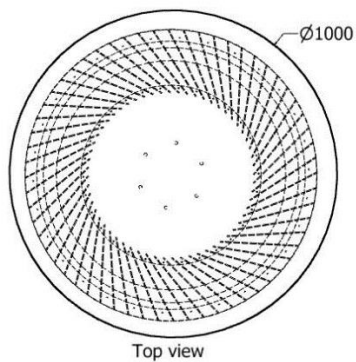

MODEL	HEIGHT (mm)	DIAM. (mm)	Price (incl)
LDF-TR-9045	500	1000	R

Model LDF-TS-9045