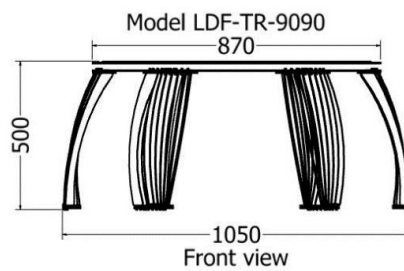

# COFFEE TABLES

*Coffee Table*

MODEL	HEIGHT (mm)	WIDTH (mm)	LENGTH	Price (incl)
LDF-CTS-1208030v1	320	800	1400	R

# COFFEE TABLES

*Coffee Table*

MODEL	HEIGHT (mm)	WIDTH (mm)	LENGTH (mm)	Price (incl)
LDF-CTS-1208030	320	800	1400	R

Model LDF-CTS-1208030

Front view

Side view

Top view

# COFFEE TABLES

*Coffee Table Petiolina*

MODEL	HEIGHT (mm)	DIAMETER (mm)	Price (incl)
LDF-TR-9090	500	1050	R