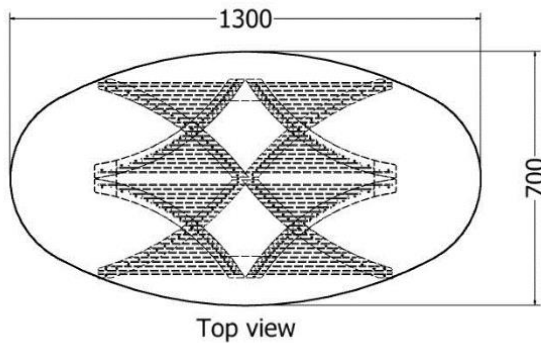

## Curvaceous Coffee Tables

*Tulip Curvaceous Oval Eye Coffee Table.*

MODEL	HEIGHT (mm)	LENGTH (mm)	WIDTH (mm)	Price (incl)
LDF-SP-TPL-12045v1	390	1300	700	R65 500

Model LDF-SP-TPL-12045v1

# COFFEE TABLES

*Tulip Curvaceous Oval Coffee Table.*

MODEL	HEIGHT (mm)	LENGTH (mm)	WIDTH (mm)	Price (incl)
LDF-SP-TPL-12045v2	400	1300	700	R65 500

# COFFEE TABLES

*Tulip Curvaceous Oval X Coffee Table.*

MODEL	HEIGHT (mm)	LENGTH (mm)	WIDTH (mm)	Price (incl)
LDF-SP-TPL-12045v3	400	1300	700	R65 500

Model LDF-SP-TPL-12045v3