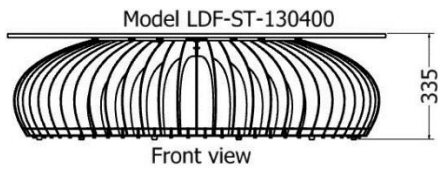

# COFFEE TABLES

*Tulip Coffee Table*

MODEL	HEIGHT (mm)	DIAM. (mm)	Price (incl)
LDF-SP-TPL-9046	395	915	R22 100

*Coffee Table Tulip Nested*

MODEL	HEIGHT (mm)	DIAM. (mm)	Price (incl)
LDF-SP-TPL-9046v2	400	1000	R
LDF-SP-TPL-9035	350	1000	R

# COFFEE TABLES

*Tulip Voluptuous Coffee Table*

MODEL	HEIGHT (mm)	DIAM. (mm)	Price (incl)
LDF-SP-TPC-10046	370	1000	R13 295

Model LDF-SP-TPC-10046  
Coffee Table

# COFFEE TABLES

*Tear Drop Coffee Table*

MODEL	HEIGHT (mm)	DIAMETER (mm)	Price (incl)
LDF-ST-13040	335	1200	R

# COFFEE TABLES

*Three Leaf Clover Coffee Table*

MODEL	HEIGHT (mm)	DIAMETER (mm)	Price (incl)
LDF-ST-CTC-24075	480	1000	R

Model LDF-SP-CTC-24075

Front view

Top view