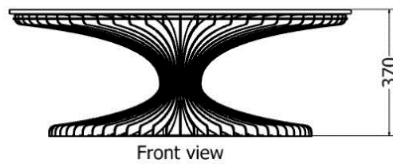

# COFFEE TABLES

*Tulip Coffee Table*

MODEL	HEIGHT (mm)	DIAM. (mm)	Price (incl)
LDF-SP-TPL-9046	395	915	R22 100

*Coffee Table Tulip Nested*

MODEL	HEIGHT (mm)	DIAM. (mm)	Price (incl)
LDF-SP-TPL-9046v2	400	1000	R
LDF-SP-TPL-9035	350	1000	R

# COFFEE TABLES

*Tulip Voluptuous Coffee Table*

MODEL	HEIGHT (mm)	DIAM. (mm)	Price (incl)
LDF-SP-TPC-10046	370	1000	R13 295

Model LDF-SP-TPC-10046  
Coffee Table