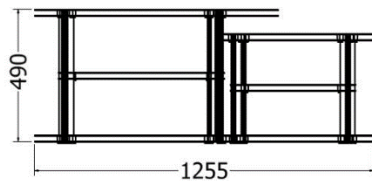

# COFFEE TABLES

*Coffee Tables Nested*

MODEL	HEIGHT (mm)	WIDTH (max) (mm)	Price (incl)
LDF-CTR-9045	490	900	R
LDF-CTR-6040	400	600	R

Model LDF-CTR-9045 & 6040

Front view

Side view

Top view

# COFFEE TABLES

*Coffee Tables Nested*

MODEL	HEIGHT (mm)	WIDTH (max) (mm)	Price (incl)
LDF-CTR-9045v1	490	900	R
LDF-CTR-6040v1	400	600	R

Model LDF-CTR-9045 & 6040

Front view

Side view

Top view