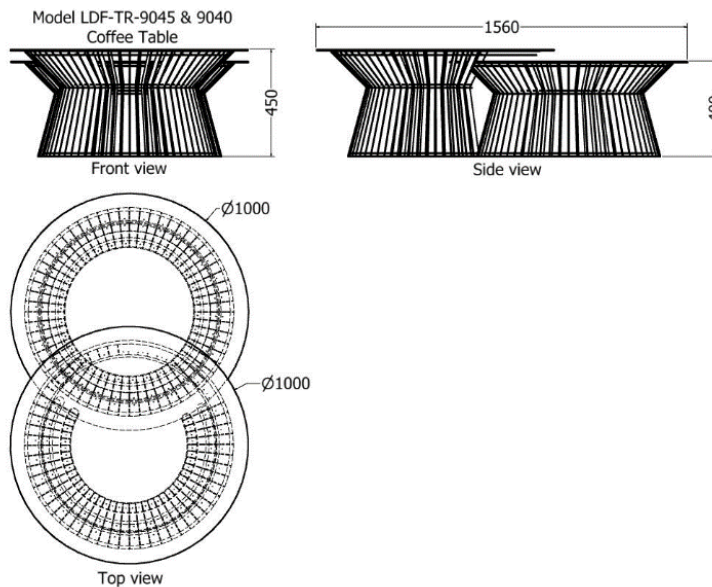

# COFFEE TABLES

*Coffee Table Drummer Boy*

MODEL	HEIGHT (mm)	Diam (mm)	Price (incl)
LDF-TR-9044	460	1000	

Model LDF-TR-9044  
Coffe Table

Front view

Top view

*Coffee Table Drummer Boy Nested*

MODEL	HEIGHT (mm)	DIAM. (mm)	Price (incl)
LDF-SP-TR-9040	400	1000	R
LDF-SP-TPL-9045	450	1000	

# COFFEE TABLES

*Coffee Table Barrel Nested*

MODEL	HEIGHT (mm)	DIAM. (mm)	Price (incl)
LDF-TTR-6040v1	415	600	R
LDF-TTR-6060	525	850	
LDF-TTR-9040	610	1100	

Model LDF-TTR-9040-7540-6040

*Coffee Table Barrel*