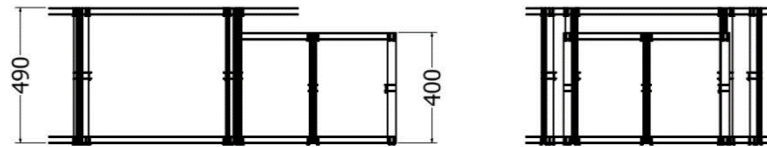

# COFFEE TABLES

*Coffee Tables Nested*

MODEL	HEIGHT (mm)	WIDTH (max) (mm)	Price (incl)
LDF-CTR-9045	490	900	R
LDF-CTR-6040	400	600	R

Model LDF-CTR-9045 & 6040

Front view

Side view

Top view