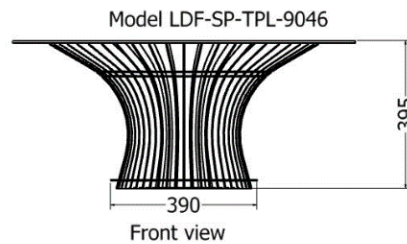

# COFFEE TABLES

*Tulip Coffee Table*

MODEL	HEIGHT (mm)	DIAM. (mm)	Price (incl)
LDF-SP-TPL-9046	395	915	R22 100

*Coffee Table Tulip Nested*

MODEL	HEIGHT (mm)	DIAM. (mm)	Price (incl)
LDF-SP-TPL-9046v2	400	1000	R
LDF-SP-TPL-9035	350	1000	R

# COFFEE TABLES

*Tulip Voluptuous Coffee Table*

MODEL	HEIGHT (mm)	DIAM. (mm)	Price (incl)
LDF-SP-TPC-10046	370	1000	R13 295

Model LDF-SP-TPC-10046  
Coffee Table