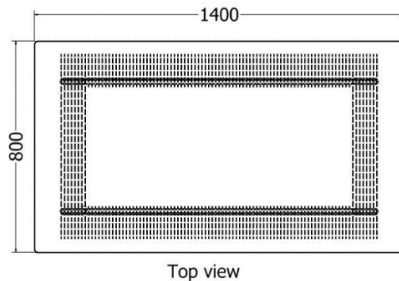

# COFFEE TABLES

*Tulip Curvaceous Oval X Coffee Table.*

MODEL	HEIGHT (mm)	LENGTH (mm)	WIDTH (mm)	Price (incl)
LDF-SP-TPL-12045v3	400	1300	700	R65 500

Model LDF-SP-TPL-12045v3

# COFFEE TABLES

*Tulip Curvaceous Oval X Coffee Table.*

MODEL	HEIGHT (mm)	LENGTH (mm)	WIDTH (mm)	Price (incl)
LDF-SP-TPL-12045v4	400	1580	900	R65 500

Model LDF-SP-TPL-12045v4

Front view

Side view

Top view

# COFFEE TABLES

*Coffee Table*

MODEL	HEIGHT (mm)	WIDTH (mm)	LENGTH	Price (incl)
LDF-CTS-1208030v1	320	800	1400	R

# COFFEE TABLES

*Coffee Table*

MODEL	HEIGHT (mm)	WIDTH (mm)	LENGTH (mm)	Price (incl)
LDF-CTS-1208030	320	800	1400	R

Model LDF-CTS-1208030

Front view

Side view

Top view