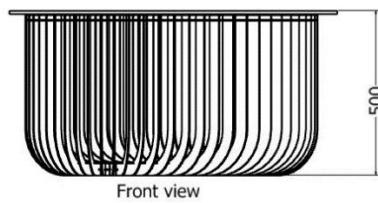

MODEL	HEIGHT (mm)	DIAM. (mm)	Price (incl)
LDF-TR-9045	500	1000	R

Model LDF-TS-9045