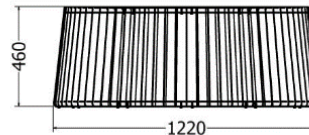

Model LDF-TR-12145v1

Front view