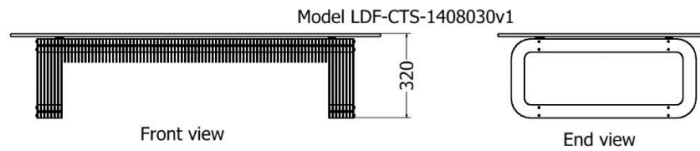

# COFFEE TABLES

*Tulip Curvaceous Oval X Coffee Table.*

MODEL	HEIGHT (mm)	LENGTH (mm)	WIDTH (mm)	Price (incl)
LDF-SP-TPL-12045v3	400	1300	700	R65 500

Model LDF-SP-TPL-12045v3

# COFFEE TABLES

*Tulip Curvaceous Oval X Coffee Table.*

MODEL	HEIGHT (mm)	LENGTH (mm)	WIDTH (mm)	Price (incl)
LDF-SP-TPL-12045v4	400	1580	900	R65 500

Model LDF-SP-TPL-12045v4

Front view

Side view

Top view

# COFFEE TABLES

*Coffee Table*

MODEL	HEIGHT (mm)	WIDTH (mm)	LENGTH	Price (incl)
LDF-CTS-1208030v1	320	800	1400	R