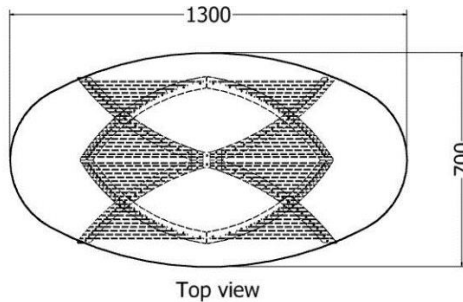

# COFFEE TABLES

*Coffee Tables Drum Nested*

MODEL	HEIGHT (mm)	DIAM. (mm)	Price (incl)
LDF-TR-9045	450	1000	R
LDF-TR-9045v1	500	1000	R

*Coffee Table Drum*

MODEL	HEIGHT (mm)	DIAM. (mm)	Price (incl)
LDF-TR-9045	500	1000	R

## Curvaceous Coffee Tables

*Tulip Curvaceous Oval Eye Coffee Table.*

MODEL	HEIGHT (mm)	LENGTH (mm)	WIDTH (mm)	Price (incl)
LDF-SP-TPL-12045v1	390	1300	700	R65 500

Model LDF-SP-TPL-12045v1