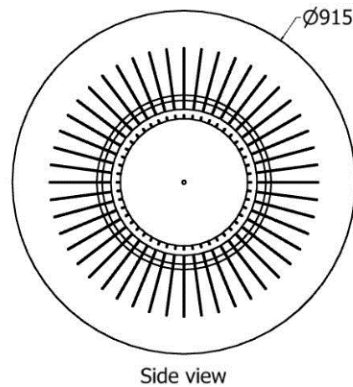

# COFFEE TABLES

*Tulip Coffee Table*

MODEL	HEIGHT (mm)	DIAM. (mm)	Price (incl)
LDF-SP-TPL-9046	395	915	R22 100

*Coffee Table Tulip Nested*

MODEL	HEIGHT (mm)	DIAM. (mm)	Price (incl)
LDF-SP-TPL-9046v2	400	1000	R
LDF-SP-TPL-9035	350	1000	R

# COFFEE TABLES

*Tulip Voluptuous Coffee Table*

MODEL	HEIGHT (mm)	DIAM. (mm)	Price (incl)
LDF-SP-TPC-10046	370	1000	R13 295

Model LDF-SP-TPC-10046  
Coffee Table