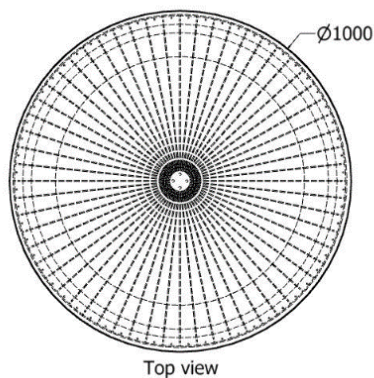

# COFFEE TABLES

*Tulip Coffee Table*

MODEL	HEIGHT (mm)	DIAM. (mm)	Price (incl)
LDF-SP-TPL-9046	395	915	R22 100

*Coffee Table Tulip Nested*

MODEL	HEIGHT (mm)	DIAM. (mm)	Price (incl)
LDF-SP-TPL-9046v2	400	1000	R
LDF-SP-TPL-9035	350	1000	R

# COFFEE TABLES

*Tulip Voluptuous Coffee Table*

MODEL	HEIGHT (mm)	DIAM. (mm)	Price (incl)
LDF-SP-TPC-10046	370	1000	R13 295

Model LDF-SP-TPC-10046  
Coffee Table