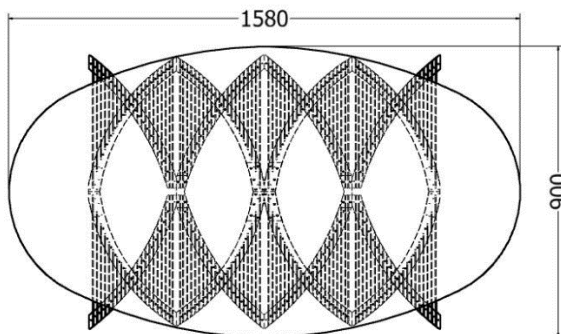

# COFFEE TABLES

*Tulip Curvaceous Oval X Coffee Table.*

MODEL	HEIGHT (mm)	LENGTH (mm)	WIDTH (mm)	Price (incl)
LDF-SP-TPL-12045v3	400	1300	700	R65 500

Model LDF-SP-TPL-12045v3

# COFFEE TABLES

*Tulip Curvaceous Oval X Coffee Table.*

MODEL	HEIGHT (mm)	LENGTH (mm)	WIDTH (mm)	Price (incl)
LDF-SP-TPL-12045v4	400	1580	900	R65 500

Model LDF-SP-TPL-12045v4

Front view

Side view

Top view

# COFFEE TABLES

*Coffee Table*

MODEL	HEIGHT (mm)	WIDTH (mm)	LENGTH	Price (incl)
LDF-CTS-1208030v1	320	800	1400	R