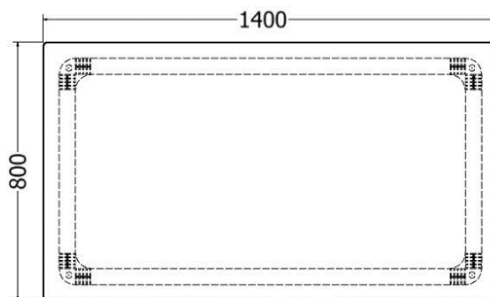

# COFFEE TABLES

*Coffee Tables Nested*

MODEL	HEIGHT (mm)	WIDTH (max) (mm)	Price (incl)
LDF-CTR-9045	490	900	R
LDF-CTR-6040	400	600	R

Model LDF-CTR-9045 & 6040

Front view

Side view

Top view

# COFFEE TABLES

*Coffee Tables Nested*

MODEL	HEIGHT (mm)	WIDTH (max) (mm)	Price (incl)
LDF-CTR-9045v1	490	900	R
LDF-CTR-6040v1	400	600	R

Model LDF-CTR-9045 & 6040

Front view

Side view

Top view

# COFFEE TABLES

*Coffee Table with glass top*

MODEL	HEIGHT (mm)	Length (mm)	Width (mm)	Price (incl)
LDF-CTS-14124	425	1400	800	R6 635

Model LDF-CTS-14124

Front view

End view

Top view

# COFFEE TABLES

*Coffee Table with glass top*

MODEL	HEIGHT (mm)	Length (mm)	Width (mm)	Price (incl)
LDF-CTS-101045	425	1000	1000	R8 940

Model LDF-CTS-101045

Front view

Top view