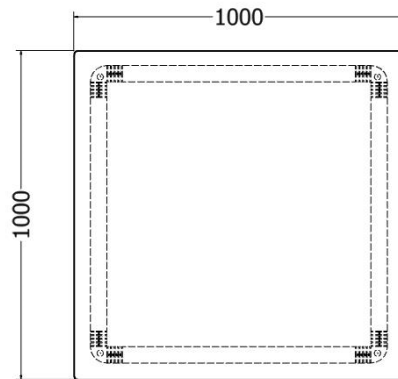

# COFFEE TABLES

*Coffee Tables Nested*

MODEL	HEIGHT (mm)	WIDTH (max) (mm)	Price (incl)
LDF-CTR-9045	490	900	R
LDF-CTR-6040	400	600	R

Model LDF-CTR-9045 & 6040

Front view

Side view

Top view

# COFFEE TABLES

*Coffee Tables Nested*

MODEL	HEIGHT (mm)	WIDTH (max) (mm)	Price (incl)
LDF-CTR-9045v1	490	900	R
LDF-CTR-6040v1	400	600	R

Model LDF-CTR-9045 & 6040

Front view

Side view

Top view

# COFFEE TABLES

*Coffee Table with glass top*

MODEL	HEIGHT (mm)	Length (mm)	Width (mm)	Price (incl)
LDF-CTS-14124	425	1400	800	R6 635

Model LDF-CTS-14124

Front view

End view

Top view

# COFFEE TABLES

*Coffee Table with glass top*

MODEL	HEIGHT (mm)	Length (mm)	Width (mm)	Price (incl)
LDF-CTS-101045	425	1000	1000	R8 940

Model LDF-CTS-101045

Front view

Top view