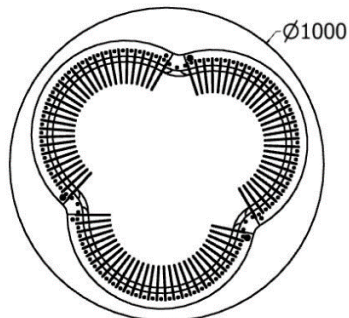

# COFFEE TABLES

*Tear Drop Coffee Table*

MODEL	HEIGHT (mm)	DIAMETER (mm)	Price (incl)
LDF-ST-13040	335	1200	R

# COFFEE TABLES

*Three Leaf Clover Coffee Table*

MODEL	HEIGHT (mm)	DIAMETER (mm)	Price (incl)
LDF-ST-CTC-24075	480	1000	R

Model LDF-SP-CTC-24075

Front view

Top view

# COFFEE TABLES

*Tear Drop Coffee Table*

MODEL	HEIGHT (mm)	DIAMETER (mm)	Price (incl)
LDF-TR-4567	470	1200	R

Model LDF-TR-4567

Front view

Top view

# COFFEE TABLES

*Coffee Table Drummer Boy*

MODEL	HEIGHT (mm)	Diam (mm)	Price (incl)
LDF-TR-9044	460	1000	

Model LDF-TR-9044  
Coffe Table

Front view

Top view

*Coffee Table Drummer Boy Nested*

MODEL	HEIGHT (mm)	DIAM. (mm)	Price (incl)
LDF-SP-TR-9040	400	1000	R
LDF-SP-TPL-9045	450	1000	