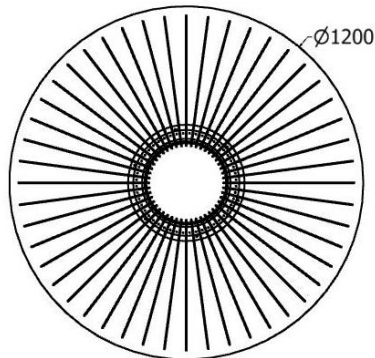

# COFFEE TABLES

*Three Leaf Clover Coffee Table*

MODEL	HEIGHT (mm)	DIAMETER (mm)	Price (incl)
LDF-ST-CTC-24075	480	1000	R

Model LDF-SP-CTC-24075

Front view

Top view

# COFFEE TABLES

*Tear Drop Coffee Table*

MODEL	HEIGHT (mm)	DIAMETER (mm)	Price (incl)
LDF-TR-4567	470	1200	R

Model LDF-TR-4567

Front view

Top view

# COFFEE TABLES

*Coffee Table Drummer Boy*

MODEL	HEIGHT (mm)	Diam (mm)	Price (incl)
LDF-TR-9044	460	1000	

Model LDF-TR-9044  
Coffe Table

Front view

Top view

*Coffee Table Drummer Boy Nested*

MODEL	HEIGHT (mm)	DIAM. (mm)	Price (incl)
LDF-SP-TR-9040	400	1000	R
LDF-SP-TPL-9045	450	1000	