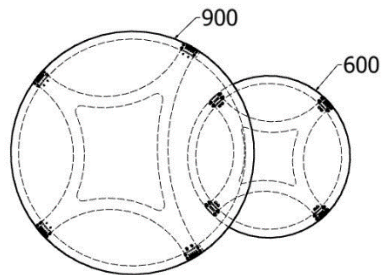

# COFFEE TABLES

*Coffee Tables Nested*

MODEL	HEIGHT (mm)	WIDTH (max) (mm)	Price (incl)
LDF-CTR-9045	490	900	R
LDF-CTR-6040	400	600	R

Model LDF-CTR-9045 & 6040

Front view

Side view

Top view

# COFFEE TABLES

*Coffee Tables Nested*

MODEL	HEIGHT (mm)	WIDTH (max) (mm)	Price (incl)
LDF-CTR-9045v1	490	900	R
LDF-CTR-6040v1	400	600	R

Model LDF-CTR-9045 & 6040

Front view

Side view

Top view

# COFFEE TABLES

*Coffee Table with glass top*

MODEL	HEIGHT (mm)	Length (mm)	Width (mm)	Price (incl)
LDF-CTS-14124	425	1400	800	R6 635

Model LDF-CTS-14124

Front view

End view

Top view