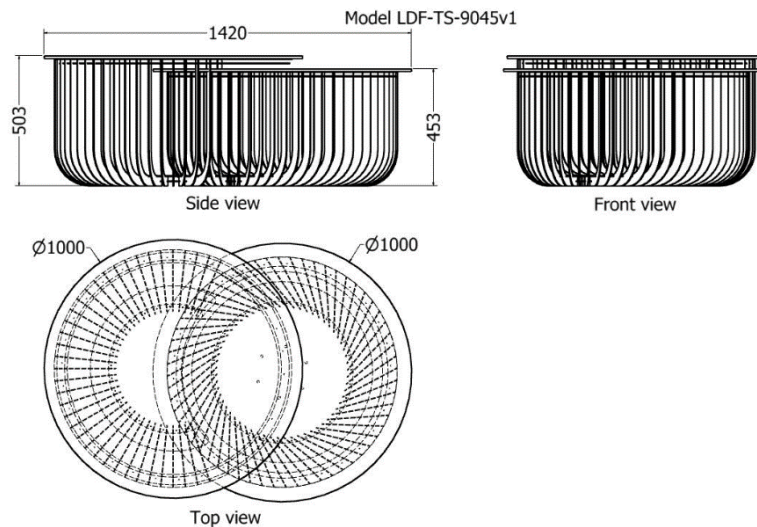

# COFFEE TABLES

*Coffee Table Barrel Nested*

MODEL	HEIGHT (mm)	DIAM. (mm)	Price (incl)
LDF-TTR-6040v1	415	600	R
LDF-TTR-6060	525	850	
LDF-TTR-9040	610	1100	

Model LDF-TTR-9040-7540-6040

*Coffee Table Barrel*

MODEL	HEIGHT (mm)	DIAM. (mm)	Price (incl)
LDF-TR-9040v1	600	1100	R
LDF-TR-7540v1	500	850	
LDF-TR-6040v1	415	600	

Model LDF-TR-9040v1/7540v1/6040v1

# COFFEE TABLES

*Coffee Tables Drum Nested*

MODEL	HEIGHT (mm)	DIAM. (mm)	Price (incl)
LDF-TR-9045	450	1000	R
LDF-TR-9045v1	500	1000	R

*Coffee Table Drum*

MODEL	HEIGHT (mm)	DIAM. (mm)	Price (incl)
LDF-TR-9045	500	1000	R