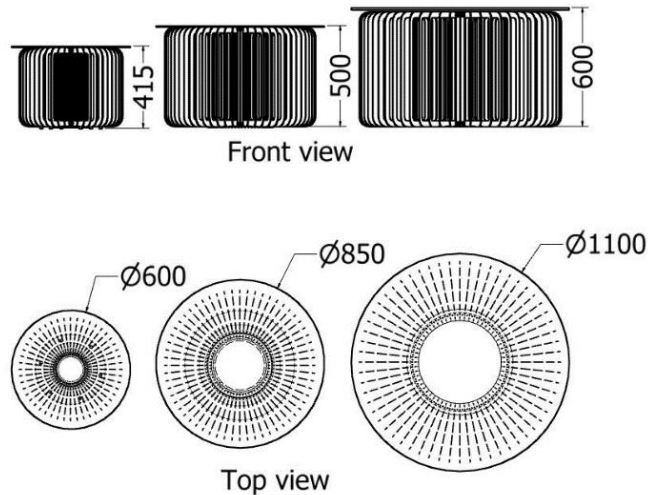

# COFFEE TABLES

*Coffee Table Drummer Boy*

MODEL	HEIGHT (mm)	Diam (mm)	Price (incl)
LDF-TR-9044	460	1000	

Model LDF-TR-9044  
Coffe Table

Front view

Top view

*Coffee Table Drummer Boy Nested*

MODEL	HEIGHT (mm)	DIAM. (mm)	Price (incl)
LDF-SP-TR-9040	400	1000	R
LDF-SP-TPL-9045	450	1000	

# COFFEE TABLES

*Coffee Table Barrel Nested*

MODEL	HEIGHT (mm)	DIAM. (mm)	Price (incl)
LDF-TTR-6040v1	415	600	R
LDF-TTR-6060	525	850	
LDF-TTR-9040	610	1100	

Model LDF-TTR-9040-7540-6040

*Coffee Table Barrel*

MODEL	HEIGHT (mm)	DIAM. (mm)	Price (incl)
LDF-TR-9040v1	600	1100	R
LDF-TR-7540v1	500	850	
LDF-TR-6040v1	415	600	

Model LDF-TR-9040v1/7540v1/6040v1

# COFFEE TABLES

*Coffee Tables Drum Nested*

MODEL	HEIGHT (mm)	DIAM. (mm)	Price (incl)
LDF-TR-9045	450	1000	R
LDF-TR-9045v1	500	1000	R

*Coffee Table Drum*

MODEL	HEIGHT (mm)	DIAM. (mm)	Price (incl)
LDF-TR-9045	500	1000	R