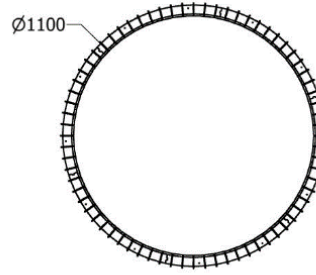

COFFEE TABLES

MODEL	HEIGHT (mm)	DIAMETER (mm)	Price (incl)
LDF-TR-12030	320	1025	R
LDF-TR-12030v1	320	1220	
LDF-TR-12145	460		
LDF-TR-12145v1	460	1220	

Top view