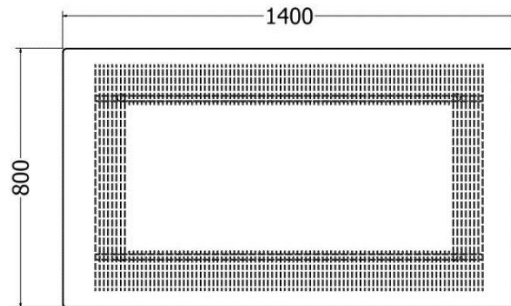

# COFFEE TABLES

*Coffee Table*

MODEL	HEIGHT (mm)	WIDTH (mm)	LENGTH	Price (incl)
LDF-CTS-1208030v1	320	800	1400	R

# COFFEE TABLES

*Coffee Table*

MODEL	HEIGHT (mm)	WIDTH (mm)	LENGTH (mm)	Price (incl)
LDF-CTS-1208030	320	800	1400	R

Model LDF-CTS-1208030

Front view

Side view

Top view

# COFFEE TABLES

*Coffee Table Petiolina*

MODEL	HEIGHT (mm)	DIAMETER (mm)	Price (incl)
LDF-TR-9090	500	1050	R