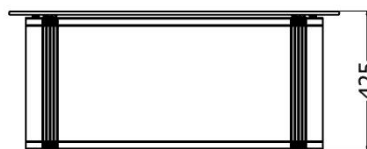

# COFFEE TABLES

*Coffee Tables Nested*

MODEL	HEIGHT (mm)	WIDTH (max) (mm)	Price (incl)
LDF-CTR-9045v1	490	900	R
LDF-CTR-6040v1	400	600	R

Model LDF-CTR-9045 & 6040

Front view

Side view

Top view

# COFFEE TABLES

*Coffee Table with glass top*

MODEL	HEIGHT (mm)	Length (mm)	Width (mm)	Price (incl)
LDF-CTS-14124	425	1400	800	R6 635

Model LDF-CTS-14124

Front view

End view

Top view

# COFFEE TABLES

*Coffee Table with glass top*

MODEL	HEIGHT (mm)	Length (mm)	Width (mm)	Price (incl)
LDF-CTS-101045	425	1000	1000	R8 940

Model LDF-CTS-101045

Front view

Top view