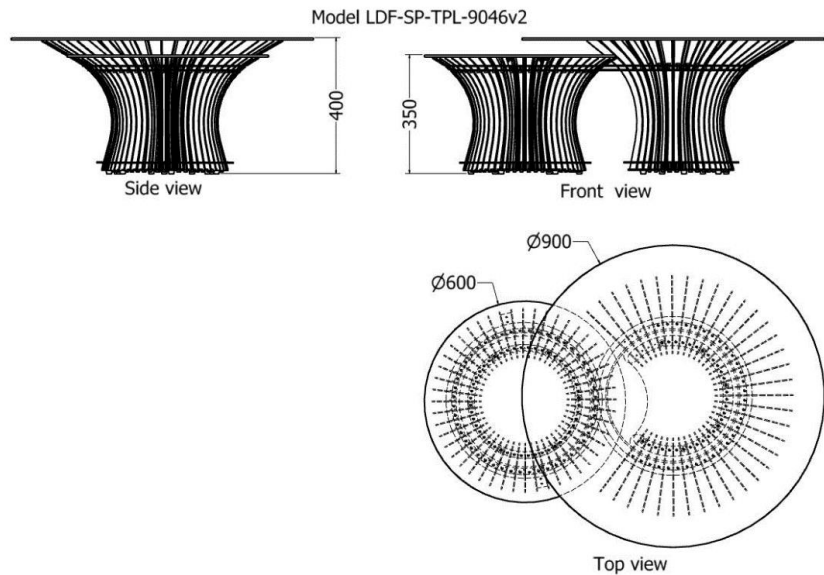

# COFFEE TABLES

*Tulip Coffee Table*

MODEL	HEIGHT (mm)	DIAM. (mm)	Price (incl)
LDF-SP-TPL-9046	395	915	R22 100

*Coffee Table Tulip Nested*

MODEL	HEIGHT (mm)	DIAM. (mm)	Price (incl)
LDF-SP-TPL-9046v2	400	1000	R
LDF-SP-TPL-9035	350	1000	R

# COFFEE TABLES

*Tulip Voluptuous Coffee Table*

MODEL	HEIGHT (mm)	DIAM. (mm)	Price (incl)
LDF-SP-TPC-10046	370	1000	R13 295

Model LDF-SP-TPC-10046  
Coffee Table

# COFFEE TABLES

*Three Leaf Clover Coffee Table*

MODEL	HEIGHT (mm)	DIAMETER (mm)	Price (incl)
LDF-ST-CTC-24075	480	1000	R

Model LDF-SP-CTC-24075

Front view

Top view