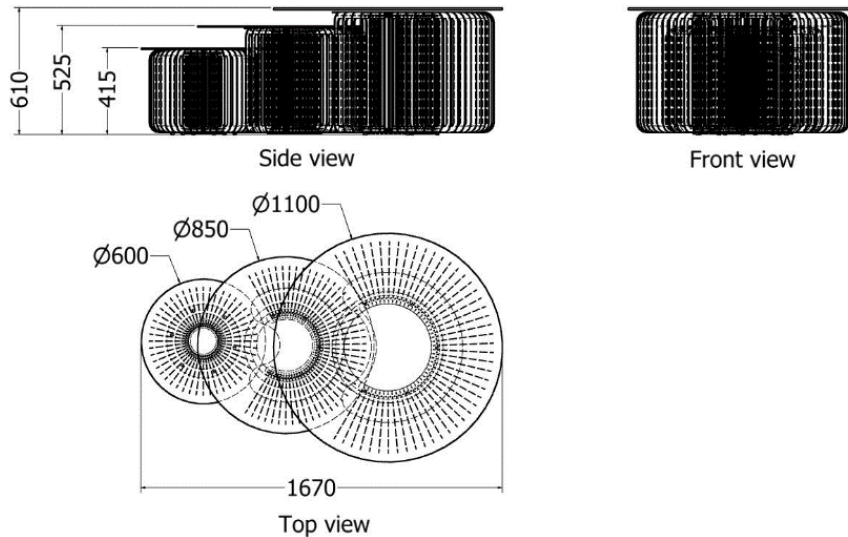

# COFFEE TABLES

*Tear Drop Coffee Table*

MODEL	HEIGHT (mm)	DIAMETER (mm)	Price (incl)
LDF-TR-4567	470	1200	R

Model LDF-TR-4567

Front view

Top view

# COFFEE TABLES

*Coffee Table Drummer Boy*

MODEL	HEIGHT (mm)	Diam (mm)	Price (incl)
LDF-TR-9044	460	1000	

Model LDF-TR-9044  
Coffe Table

Front view

Top view

*Coffee Table Drummer Boy Nested*

MODEL	HEIGHT (mm)	DIAM. (mm)	Price (incl)
LDF-SP-TR-9040	400	1000	R
LDF-SP-TPL-9045	450	1000	

# COFFEE TABLES

*Coffee Table Barrel Nested*

MODEL	HEIGHT (mm)	DIAM. (mm)	Price (incl)
LDF-TTR-6040v1	415	600	R
LDF-TTR-6060	525	850	
LDF-TTR-9040	610	1100	

Model LDF-TTR-9040-7540-6040

*Coffee Table Barrel*