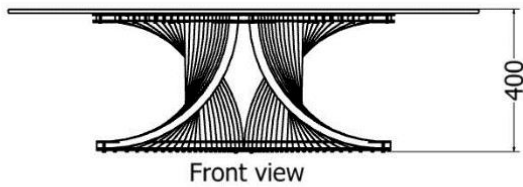

## Curvaceous Coffee Tables

*Tulip Curvaceous Oval Eye Coffee Table.*

MODEL	HEIGHT (mm)	LENGTH (mm)	WIDTH (mm)	Price (incl)
LDF-SP-TPL-12045v1	390	1300	700	R65 500

Model LDF-SP-TPL-12045v1

# COFFEE TABLES

*Tulip Curvaceous Oval Coffee Table.*

MODEL	HEIGHT (mm)	LENGTH (mm)	WIDTH (mm)	Price (incl)
LDF-SP-TPL-12045v2	400	1300	700	R65 500

# COFFEE TABLES

*Tulip Curvaceous Oval X Coffee Table.*

MODEL	HEIGHT (mm)	LENGTH (mm)	WIDTH (mm)	Price (incl)
LDF-SP-TPL-12045v3	400	1300	700	R65 500

Model LDF-SP-TPL-12045v3