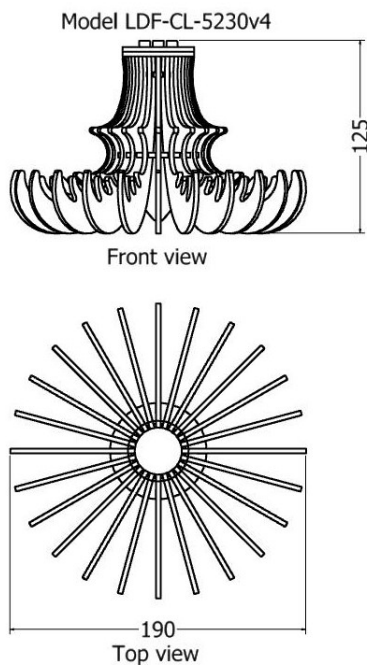

MODEL	HEIGHT (mm)	WIDTH (dia.) (mm)	
LDF-CL-8020	240	735	R7 470
LDF-CL-6523	240	665	R5 125

Model LDF-CL-8020

*Pendant Protea Venus*

MODEL	HEIGHT (mm)	WIDTH (dia.) (mm)	Price (incl)
LDF-CL-5230v1	305	525	R6 520
LDF-CL-5230v2	230	365	R2 310
LDF-CL-5230v3	175	270	R1 310
LDF-CL-5230v4	120	190	R650

*Pendant Protea Venus*

MODEL	HEIGHT (mm)	WIDTH (dia.) (mm)	Price (incl)
LDF-CL-5230v1	300	525	R6 520

Model LDF-WL-5230v1

Front view

Top view

*Pendant Protea Venus*

MODEL	HEIGHT (mm)	WIDTH (dia.) (mm)	Price (incl)
LDF-CL-5230v2	235	365	R2 310

# PENDANTS

*Pendant Protea Venus*

MODEL	HEIGHT (mm)	WIDTH (dia.) (mm)	Price (incl)
LDF-CL-5230v3	175	275	R1 310

Model LDF-CL-5230v3

Front view

Top view

# PENDANTS

*Pendant Protea Venus*

MODEL	HEIGHT (mm)	WIDTH (dia.) (mm)	Price (incl)
LDF-CL-5230v4	125	190	R650