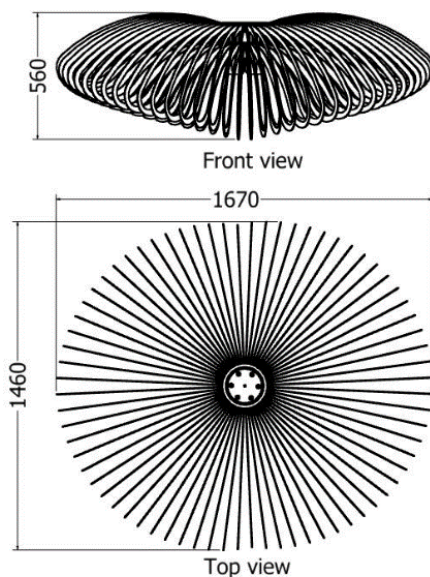

# PENDANTS

*Pendant / Laurifolia*

MODEL	HEIGHT (mm)	DIAM (mm)	PRICE (incl)
LDF-CL-10010	340	980	R11 140

Models LDF-CL-10010

Front views

Top views

*Pendant / Laurifolia*

MODEL	HEIGHT (mm)	DIAM (mm)	PRICE (incl)
LDF-CL-15010	515	1435	R18 400

Model LDF-CL-15010v1-01

Front view

Top view

*Pendant / Laurifolia*

MODEL	HEIGHT (mm)	DIAM (mm)	PRICE (incl)
LDF-CL-15010v1	560	1670	R18 500

Model LDF-15010v1-02

# PENDANTS

*Pendant / Conebush*

MODEL	HEIGHT (mm)	WIDTH (dia.) (mm)	Price (incl)
LDF-CL-3040v3	300	400	R4 050

Model LDF-CL-3040v3

Front view

Top View

*Pendant Protea / Nerifolia*

MODEL	HEIGHT (mm)	WIDTH (dia) (mm)	Price (incl)
LDF-LS-50v4	460	400	TBA