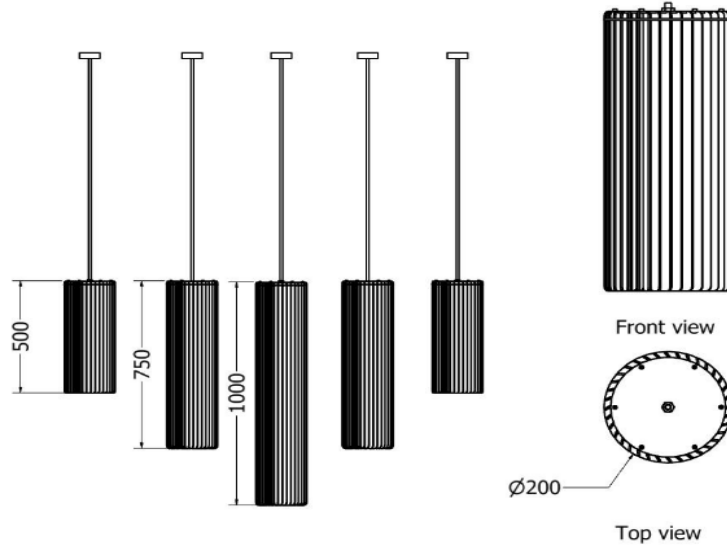

# PENDANTS

*Pendant Leucadendron / Conicum*

MODEL	HEIGHT (mm)	WIDTH (dia.) (mm)	Price
LDF-CL-3010	300	165	R2 270

Model LDF-CL-3010

Front view

Top view

*Pendant Leucadendron / Conicum*

MODEL	HEIGHT (mm)	WIDTH (dia.) (mm)	Price
LDF-CL-4010	400	185	R2 945

Model LDF-CL-4010v3

Front view

Top view

*Pendant Leucadendron / Salignum*

MODEL	LENGTH (mm)	DIAMETER (mm)	Price (incl)
LDF-CL-10020	1000	200	R3 100
LDF-CL-7520	750	200	R4 465
LDF-CL-5020	500	200	R5 835

Model LDF-CL-5020/7520/10020

*Pendant Leucadendron / Salignum*

MODEL	LENGTH (mm)	DIAMETER (mm)	Price (incl)
LDF-CL-5020	500	200	R3 100

Model LDF-CL-5020-S

Top view

Model LDF-CL-5020

Top view

globe is visible

Front view