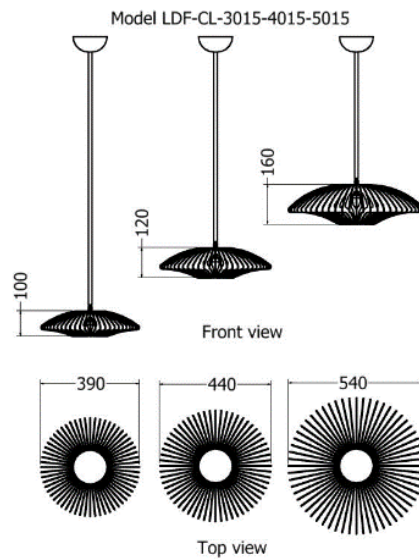

# PENDANTS

*Pendant Protea / Ground*

MODEL	HEIGHT (mm)	WIDTH (dia.) (mm)	PRICE (incl)
LDF-CL-2020v1	200	565	R4 770

Model LDF-CL-2020v1

Front view

Top view

# PENDANTS

*Pendant Protea / Dianna*

MODEL	HEIGHT (mm)	WIDTH (dia) (mm)	Price (incl)
LDF-CL-5033	330	500	R4 070

Model LDF-CL-5033

*Pendant Leucadendron / Coniferum*

MODEL	HEIGHT (mm)	WIDTH (dia) (mm)	Price
LDF-LS-2020v1-CP	1000	1215	TBA

Model LDF-LS-2020v1-CP

Front view

Top view

*Pendant Leucadendron / Magnifica*

MODEL	HEIGHT (mm)	WIDTH (dia) (mm)	Price
LDF-LS-3015	100	390	R3 125
LDF-LS-4015	120	440	R4 270
LDF-LS-5015	160	540	R4 975

# PENDANTS

MODEL	HEIGHT (mm)	WIDTH (dia) (mm)	Price
LDF-LS-3015	100	390	R2 660

Model LDF-CL-3015

Front view

Top view