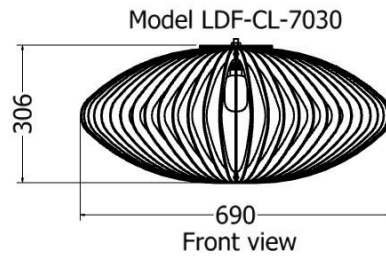

# PENDANTS

*Pendant Protea / Ground*

MODEL	HEIGHT (mm)	WIDTH (dia.) (mm)	PRICE (incl)
LDF-CL-2020v1	200	565	R4 770

Model LDF-CL-2020v1

Front view

Top view

# PENDANTS

MODEL	HEIGHT (mm)	WIDTH (dia) (mm)	PRICE (incl)
LDF-PDT-5075	750	460	R6 035

Model LDF-PDT-5075v2

Front view

Top view

# PENDANTS

MODEL	HEIGHT (mm)	WIDTH (dia) (mm)	PRICE (incl)
LDF-PDT-50100	1000	460	R12 455

Model LDF-PDT-50100v2

Front view

Top view

*Protea Pendant / Sugar Bush*

MODEL	HEIGHT (mm)	WIDTH (dia.) (mm)	PRICE (incl)
LDF-CL-7030v1	305	690	R6 215
LDF-CL-7030v2	235	600	R5 100
LDF-CL-7030v3	170	500	R4 090
LDF-CL-7030v4	100	365	R3 300

# PENDANTS

MODEL	HEIGHT (mm)	WIDTH (dia.) (mm)	PRICE (incl)
LDF-CL-7030v1	305	690	R6 215