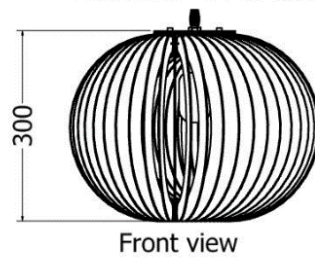

# PENDANTS

*Pendant / Laurifolia*

MODEL	HEIGHT (mm)	DIAM (mm)	PRICE (incl)
LDF-CL-10010	340	980	R11 140

Models LDF-CL-10010

Front views

Top views

*Pendant / Laurifolia*

MODEL	HEIGHT (mm)	DIAM (mm)	PRICE (incl)
LDF-CL-15010	515	1435	R18 400

Model LDF-CL-15010v1-01

Front view

Top view

*Pendant / Laurifolia*

MODEL	HEIGHT (mm)	DIAM (mm)	PRICE (incl)
LDF-CL-15010v1	560	1670	R18 500

Model LDF-15010v1-02

# PENDANTS

*Pendant / Conebush*

MODEL	HEIGHT (mm)	WIDTH (dia.) (mm)	Price (incl)
LDF-CL-3040v3	300	400	R4 050

Model LDF-CL-3040v3

Front view

Top View

*Pendant Protea / Nerifolia*

MODEL	HEIGHT (mm)	WIDTH (dia) (mm)	Price (incl)
LDF-LS-50v4	460	400	TBA