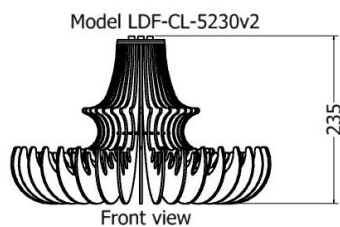

MODEL	HEIGHT (mm)	WIDTH (dia.) (mm)	
LDF-CL-8020	240	735	R7 470
LDF-CL-6523	240	665	R5 125

Model LDF-CL-8020

*Pendant Protea Venus*

MODEL	HEIGHT (mm)	WIDTH (dia.) (mm)	Price (incl)
LDF-CL-5230v1	305	525	R6 520
LDF-CL-5230v2	230	365	R2 310
LDF-CL-5230v3	175	270	R1 310
LDF-CL-5230v4	120	190	R650

*Pendant Protea Venus*

MODEL	HEIGHT (mm)	WIDTH (dia.) (mm)	Price (incl)
LDF-CL-5230v1	300	525	R6 520

Model LDF-WL-5230v1

Front view

Top view

*Pendant Protea Venus*

MODEL	HEIGHT (mm)	WIDTH (dia.) (mm)	Price (incl)
LDF-CL-5230v2	235	365	R2 310

# PENDANTS

*Pendant Protea Venus*

MODEL	HEIGHT (mm)	WIDTH (dia.) (mm)	Price (incl)
LDF-CL-5230v3	175	275	R1 310

Model LDF-CL-5230v3

Front view

Top view