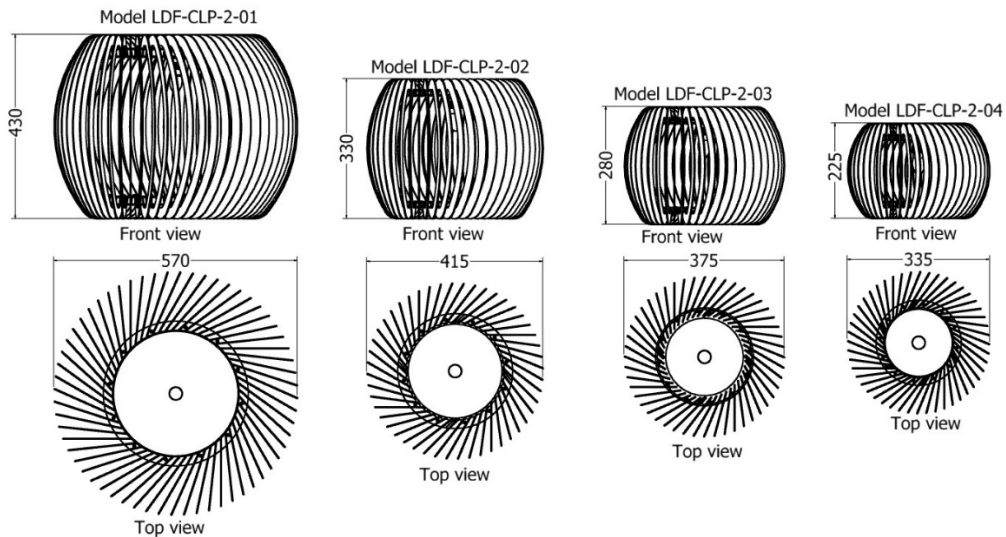

Pendants Protea / Scabra

MODEL	HEIGHT (mm)	WIDTH (dia) (mm)	Price (incl)
LDF-CLP-2-01	430	570	R6 900
LDF-CLP-2-02	330	415	R3 855
LDF-CLP-2-03	280	375	R3 430
LDF-CLP-2-04	225	335	R2 820