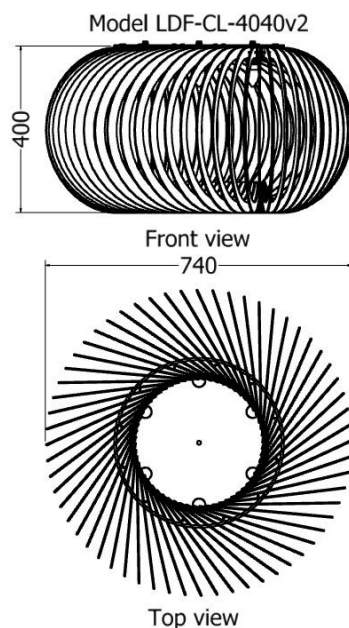

# PENDANTS

*Pendant Protea / Ground*

MODEL	HEIGHT (mm)	WIDTH (dia.) (mm)	PRICE (incl)
LDF-CL-2020v1	200	565	R4 770

Model LDF-CL-2020v1

Front view

Top view

# PENDANTS

*Protea Pendant / Chestnut*

MODEL	HEIGHT (mm)	WIDTH (dia) (mm)	PRICE (incl)
LDF-CL-3030	300	650	R6 360

# PENDANTS

MODEL	HEIGHT (mm)	WIDTH (dia) (mm)	PRICE (incl)
LDF-CL-4040	400	740	R7 540

*Pendants Protea Obtusifolia*

MODEL	HEIGHT (mm)	WIDTH (dia) (mm)	Price (incl)
LDF-CLv1	995	1215	R10 220

Model LDF-CL-1v3