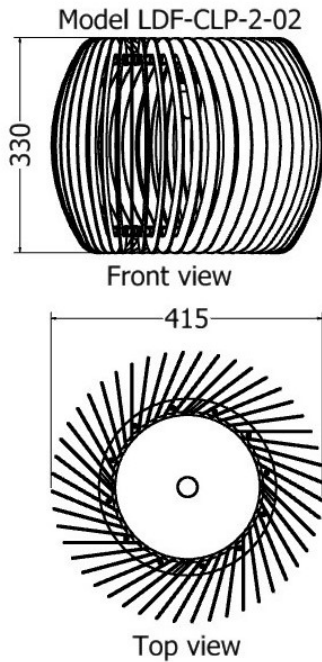

Front view

*Pendant Leucadendron / Salignum*

MODEL	LENGTH (mm)	DIAMETER (mm)	Price (incl)
LDF-CL-7520	750	200	R4 465

Model LDF-CL-7520

Front view

Top view

*Pendant Leucadendron / Salignum*

MODEL	LENGTH (mm)	DIAMETER (mm)	Price (incl)
LDF-CL-10020	1000	200	R5 835

# PENDANTS

*Pendants Protea / Scabra*

MODEL	HEIGHT (mm)	WIDTH (dia) (mm)	Price (incl)
LDF-CLP-2-01	430	570	R6 900

*Pendants Protea / Scabra*

MODEL	HEIGHT (mm)	WIDTH (dia) (mm)	Price (incl)
LDF-CLP-2-02	330	415	R3 855

*Pendants Protea / Scabra*

MODEL	HEIGHT (mm)	WIDTH (dia) (mm)	Price (incl)
LDF-CLP-2-03	280	375	R3 430

Model LDF-CLP-2-03

Front view

Top view

*Pendants Protea / Scabra*

MODEL	HEIGHT (mm)	WIDTH (dia) (mm)	Price (incl)
LDF-CLP-2-04	225	335	R2 820

Model LDF-CLP-2-04

Front view

Top view

*Pendant Protea / Magnifica*

MODEL	HEIGHT (mm)	WIDTH (dia.) (mm)	Price (incl)
LDF-C-4040v2-02	665	745	R10 620
LDF-C-4040v2-03	545	560	R8 570
LDF-C-4040v2-04	425	435	R6 400
LDF-C-4040v2-05	305	325	R3 930