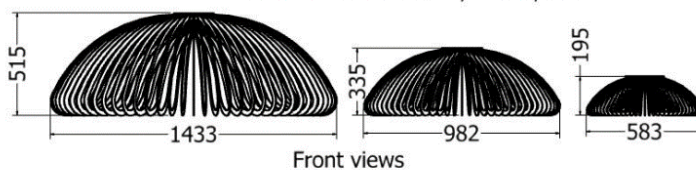

MODEL	HEIGHT (mm)	DIAM (mm)	PRICE (incl)
LDF-CL-15010v1	515	1435	R18 400
LDF-CL-10010	335	980	R11 140
LDF-CL-1005	195	580	R5 630

Models LDF-CL-15010, 10010, 1005