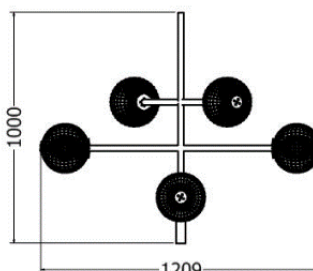

# PENDANTS

*Pendant Protea / Dianna*

MODEL	HEIGHT (mm)	WIDTH (dia) (mm)	Price (incl)
LDF-CL-5033	330	500	R4 070

Model LDF-CL-5033

*Pendant Leucadendron / Coniferum*

MODEL	HEIGHT (mm)	WIDTH (dia) (mm)	Price
LDF-LS-2020v1-CP	1000	1215	TBA

Model LDF-LS-2020v1-CP

Front view

Top view

*Pendant Leucadendron / Magnifica*

MODEL	HEIGHT (mm)	WIDTH (dia) (mm)	Price
LDF-LS-3015	100	390	R3 125
LDF-LS-4015	120	440	R4 270
LDF-LS-5015	160	540	R4 975