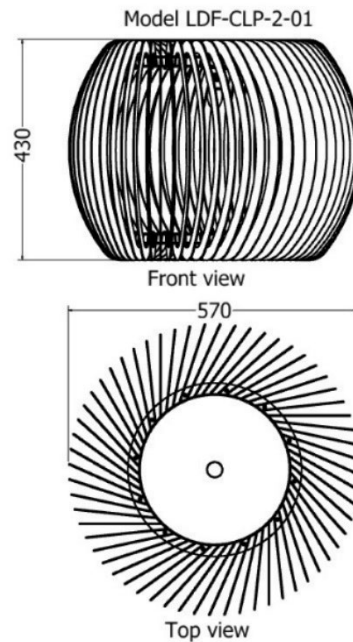

*Pendant Leucadendron / Salignum*

MODEL	LENGTH (mm)	DIAMETER (mm)	Price (incl)
LDF-CL-5020	500	200	R3 100

Model LDF-CL-5020-S

Top view

Model LDF-CL-5020

Top view

globe is visible

Front view

Front view

*Pendant Leucadendron / Salignum*

MODEL	LENGTH (mm)	DIAMETER (mm)	Price (incl)
LDF-CL-7520	750	200	R4 465

Model LDF-CL-7520

Front view

Top view

*Pendant Leucadendron / Salignum*

MODEL	LENGTH (mm)	DIAMETER (mm)	Price (incl)
LDF-CL-10020	1000	200	R5 835

Model LDF-CL-10020 & 10020v3

*Pendants Protea / Scabra*

MODEL	HEIGHT (mm)	WIDTH (dia) (mm)	Price (incl)
LDF-CLP-2-01	430	570	R6 900
LDF-CLP-2-02	330	415	R3 855
LDF-CLP-2-03	280	375	R3 430
LDF-CLP-2-04	225	335	R2 820

# PENDANTS

*Pendants Protea / Scabra*

MODEL	HEIGHT (mm)	WIDTH (dia) (mm)	Price (incl)
LDF-CLP-2-01	430	570	R6 900

*Pendants Protea / Scabra*

MODEL	HEIGHT (mm)	WIDTH (dia) (mm)	Price (incl)
LDF-CLP-2-02	330	415	R3 855