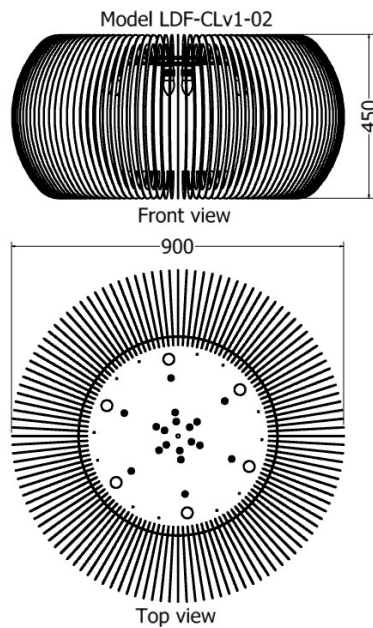

# PENDANTS

*Pendant Protea / Magnifica*

MODEL	HEIGHT (mm)	WIDTH (dia.) (mm)	Price (incl)
LDF-C-4040v2-04	425	435	R6 400

Model LDF-C-4040-04

Front view

Top view

*Pendant Protea / Magnifica*

MODEL	HEIGHT (mm)	WIDTH (dia.) (mm)	Price (incl)
LDF-C-4040v2-05	305	320	R3 930

Model LDF-C-4040-05

Front view

Top view

*Pendant Protea / Obtusifolia*

MODEL	HEIGHT (mm)	WIDTH (dia.) (mm)	Price (incl)
LDF-CLv1-02	450	900	R14 255
LDF-CLv1-03	350	700	R10 885
LDF-CLv1-04	290	470	R4 385
LDF-CLv1-05	225	315	R2 555

*Pendant Protea / Obtusifolia*

MODEL	HEIGHT (mm)	WIDTH (dia.) (mm)	Price (incl)
LDF-CLv1-02	450	900	R14 255

*Pendant Protea / Obtusifolia*

MODEL	HEIGHT (mm)	WIDTH (dia.) (mm)	Price (incl)
LDF-CLv1-03	350	700	R9 465