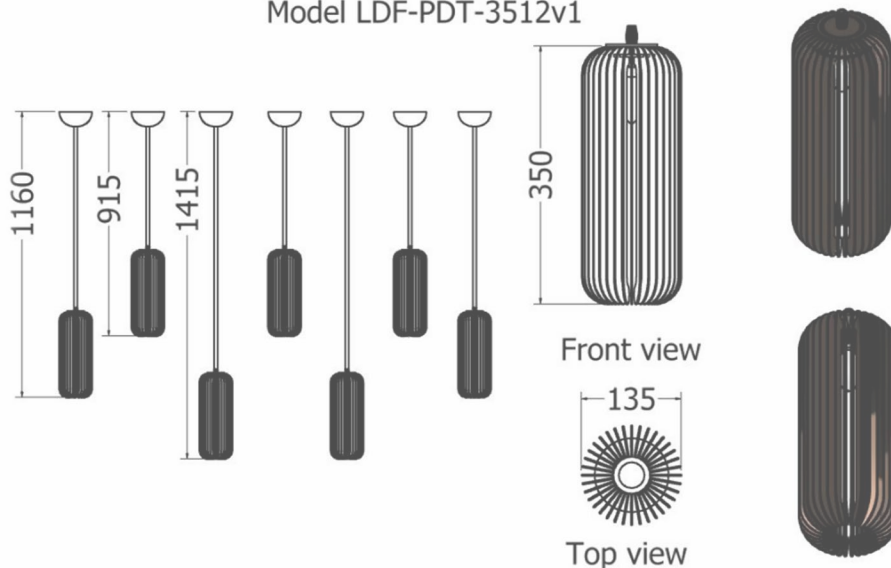

Model LDF-LS-5015-4015-3015

Front view

Top view

*Pendant Leucadendron / Procerum*

MODEL	HEIGHT (mm)	WIDTH (dia) (mm)	Price
LDF-LS-3015	115	330	R1 540

Model LDF-LS-3015

# PENDANTS

*Pendant Leucadendron / Procerum*

MODEL	HEIGHT (mm)	WIDTH (dia) (mm)	Price
LDF-LS-4015	140	415	R2 260

Model LDF-LS-4015

Front view

Top view

*Pendant Leucadendron / Procerum*

MODEL	HEIGHT (mm)	WIDTH (dia) (mm)	Price
LDF-LS-5015	156	520/450	R2 805

# PENDANTS

*Pendant Leucadendron / Cone Bush*

MODEL	HEIGHT (mm)	WIDTH (dia) (mm)	Price (incl)
LDF-PDT-3512	350	135	R2 070

Model LDF-PDT-3512v1