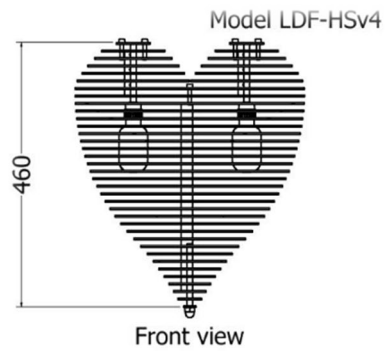

# PENDANTS

*Pendant / Laurifolia*

MODEL	HEIGHT (mm)	DIAM (mm)	PRICE (incl)
LDF-CL-10010	340	980	R11 140

Models LDF-CL-10010

Front views

Top views

*Pendant / Laurifolia*

MODEL	HEIGHT (mm)	DIAM (mm)	PRICE (incl)
LDF-CL-15010	515	1435	R18 400

Model LDF-CL-15010v1-01

Front view

Top view

*Pendant / Laurifolia*

MODEL	HEIGHT (mm)	DIAM (mm)	PRICE (incl)
LDF-CL-15010v1	560	1670	R18 500

Model LDF-15010v1-02

# PENDANTS

*Pendant / Conebush*

MODEL	HEIGHT (mm)	WIDTH (dia.) (mm)	Price (incl)
LDF-CL-3040v3	300	400	R4 050

Model LDF-CL-3040v3

Front view

Top View

*Pendant Protea / Nerifolia*

MODEL	HEIGHT (mm)	WIDTH (dia) (mm)	Price (incl)
LDF-LS-50v4	460	400	TBA

# PENDANTS

*Pendant Protea / Queen*

MODEL	HEIGHT (mm)	WIDTH (dia) (mm)	Price (incl)
LDF-CL-S5030v2	300	490	R3 340

Model LDF-CL-5030v2

300

Front view

Top view