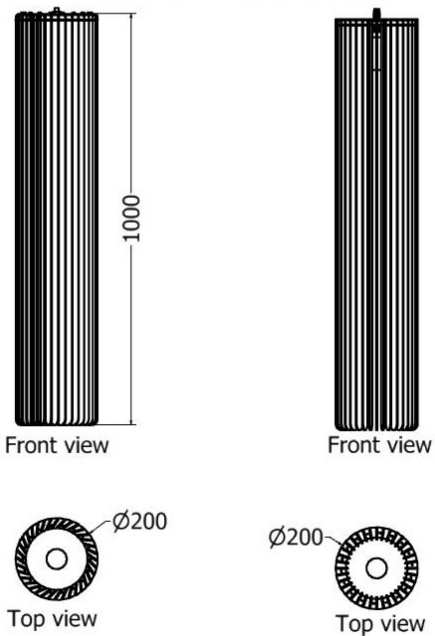

MODEL	LENGTH (mm)	DIAMETER (mm)	Price (incl)
LDF-CL-10020	1000	200	R5 835

Model LDF-CL-10020 & 10020v3