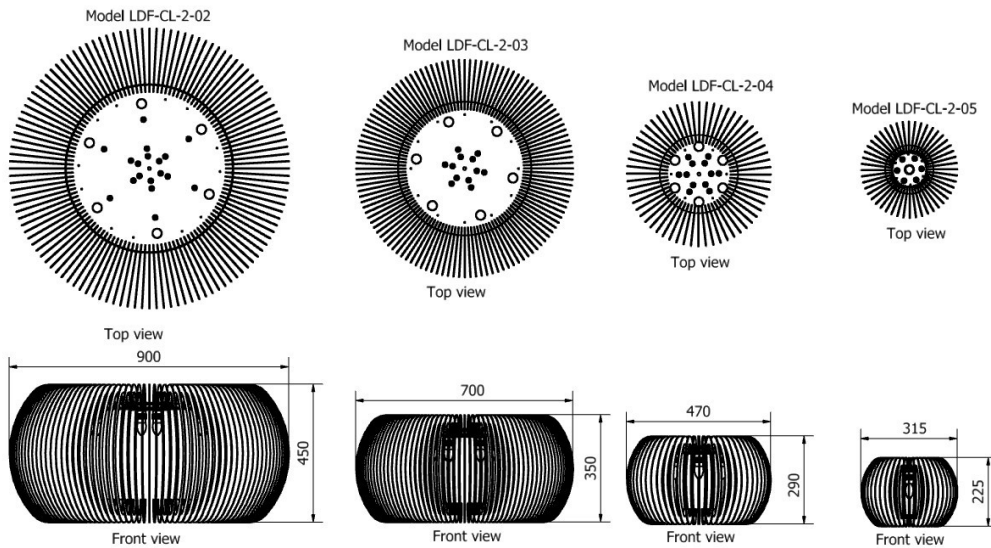

# PENDANTS

*Pendant Protea / Magnifica*

MODEL	HEIGHT (mm)	WIDTH (dia.) (mm)	Price (incl)
LDF-C-4040v2-03	545	560	R8 570

Model LDF-C-4040-03

Front view

Top view

# PENDANTS

*Pendant Protea / Magnifica*

MODEL	HEIGHT (mm)	WIDTH (dia.) (mm)	Price (incl)
LDF-C-4040v2-04	425	435	R6 400

Model LDF-C-4040-04

Front view

Top view

*Pendant Protea / Magnifica*

MODEL	HEIGHT (mm)	WIDTH (dia.) (mm)	Price (incl)
LDF-C-4040v2-05	305	320	R3 930

Model LDF-C-4040-05

Front view

Top view

*Pendant Protea / Obtusifolia*

MODEL	HEIGHT (mm)	WIDTH (dia.) (mm)	Price (incl)
LDF-CLv1-02	450	900	R14 255
LDF-CLv1-03	350	700	R10 885
LDF-CLv1-04	290	470	R4 385
LDF-CLv1-05	225	315	R2 555

*Pendant Protea / Obtusifolia*

MODEL	HEIGHT (mm)	WIDTH (dia.) (mm)	Price (incl)
LDF-CLv1-02	450	900	R14 255

*Pendant Protea / Obtusifolia*

MODEL	HEIGHT (mm)	WIDTH (dia.) (mm)	Price (incl)
LDF-CLv1-03	350	700	R9 465