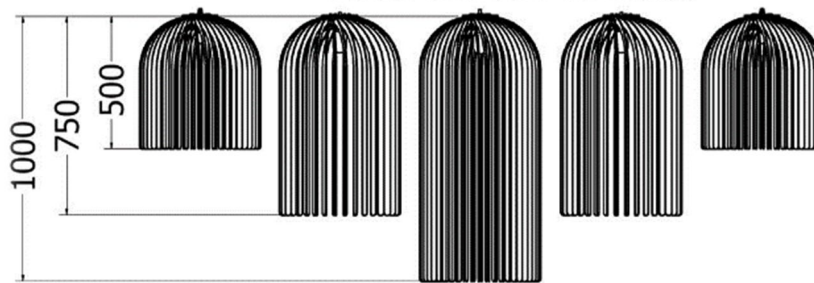

# PENDANTS

MODEL	HEIGHT (mm)	WIDTH (dia) (mm)	PRICE (incl)
LDF-CL-4040	400	740	R7 540

*Pendants Protea Obtusifolia*

MODEL	HEIGHT (mm)	WIDTH (dia) (mm)	Price (incl)
LDF-CLv1	995	1215	R10 220

Model LDF-CL-1v3

Front view

Top view

# PENDANTS

*Pendant / Feather Bush*

MODEL	HEIGHT (mm)	WIDTH (dia) (mm)	PRICE (incl)
LDF-PDT-5050v1	500	460	R4 340
LDF-PDT-5075v2	750	460	R6 035
LDF-PDT-50100v1	1000	460	R12 455

Model LDF-PDT-50 series

Front view