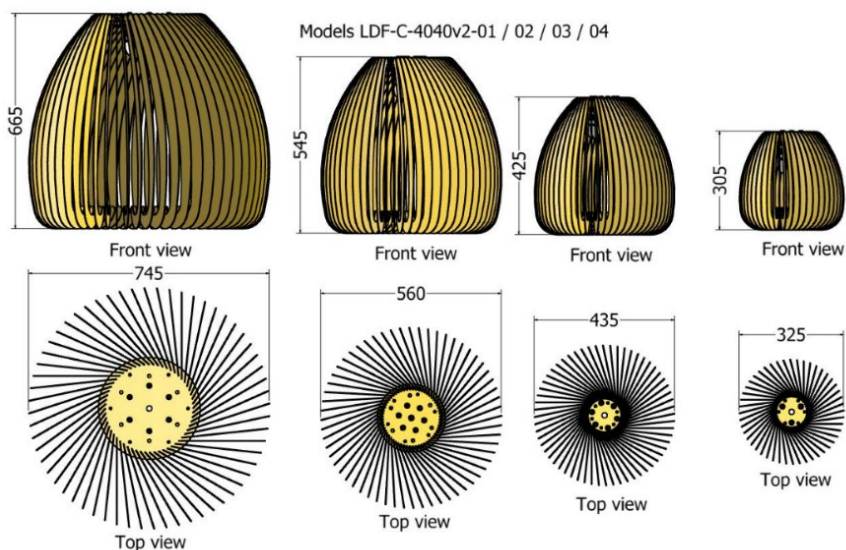

*Pendants Protea / Scabra*

MODEL	HEIGHT (mm)	WIDTH (dia) (mm)	Price (incl)
LDF-CLP-2-03	280	375	R3 430

Model LDF-CLP-2-03

Front view

Top view

*Pendants Protea / Scabra*

MODEL	HEIGHT (mm)	WIDTH (dia) (mm)	Price (incl)
LDF-CLP-2-04	225	335	R2 820

Model LDF-CLP-2-04

Front view

Top view

*Pendant Protea / Magnifica*

MODEL	HEIGHT (mm)	WIDTH (dia.) (mm)	Price (incl)
LDF-C-4040v2-02	665	745	R10 620
LDF-C-4040v2-03	545	560	R8 570
LDF-C-4040v2-04	425	435	R6 400
LDF-C-4040v2-05	305	325	R3 930

*Pendant Protea / Magnifica*

MODEL	HEIGHT (mm)	WIDTH (dia.) (mm)	Price (incl)
LDF-C-4040v2-02	665	745	R10 620

Model LDF-C-4040-02

Front view

Top view