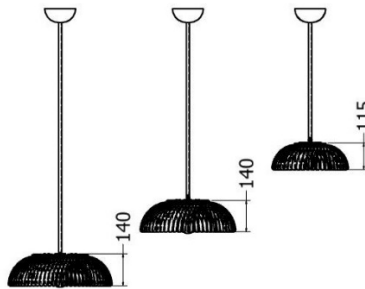

# PENDANTS

MODEL	HEIGHT (mm)	WIDTH (dia) (mm)	Price
LDF-LS-5015	140	590	R4 265

Model LDF-CL-5015

Front view

Top view

# PENDANTS

MODEL	HEIGHT (mm)	WIDTH (dia) (mm)	Price
LDF-LS-6015	190	630	R4 975

Model LDF-CL-6015

Front view

Top view

*Pendant Leucadendron / Procerum*

MODEL	HEIGHT (mm)	WIDTH (dia) (mm)	Price
LDF-LS-3015	115	330	R1 540
LDF-LS-4015	140	415	R2 260
LDF-LS-5015	140	450	R2 805

Model LDF-LS-5015-4015-3015

Front view

Top view

*Pendant Leucadendron / Procerum*

MODEL	HEIGHT (mm)	WIDTH (dia) (mm)	Price
LDF-LS-3015	115	330	R1 540

Model LDF-LS-3015

# PENDANTS

*Pendant Leucadendron / Procerum*

MODEL	HEIGHT (mm)	WIDTH (dia) (mm)	Price
LDF-LS-4015	140	415	R2 260

Model LDF-LS-4015

Front view

Top view

*Pendant Leucadendron / Procerum*

MODEL	HEIGHT (mm)	WIDTH (dia) (mm)	Price
LDF-LS-5015	156	520/450	R2 805