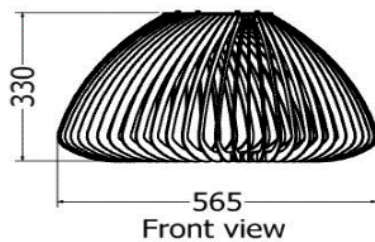

# PENDANTS

*Pendant Protea Black Beard*

MODEL	HEIGHT (mm)	WIDTH (dia.) (mm)	Price (incl)
LDF-CL-4540v1	400	375	R3 830

Model LDF-CL-4540v1

Front view

Top view

# PENDANTS

*Pendant Protea / Dianna*

MODEL	HEIGHT (mm)	WIDTH (dia) (mm)	Price (incl)
LDF-CL-5033	330	500	R4 070

Model LDF-CL-5033

*Pendant Leucadendron / Coniferum*

MODEL	HEIGHT (mm)	WIDTH (dia) (mm)	Price
LDF-LS-2020v1-CP	1000	1215	TBA

Model LDF-LS-2020v1-CP

Front view

Top view

*Pendant Leucadendron / Magnifica*

MODEL	HEIGHT (mm)	WIDTH (dia) (mm)	Price
LDF-LS-3015	100	390	R3 125
LDF-LS-4015	120	440	R4 270
LDF-LS-5015	160	540	R4 975