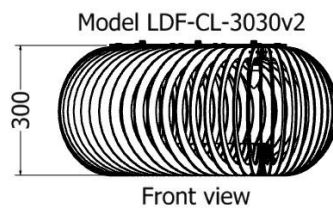

# PENDANTS

*Pendant Protea / Ground*

MODEL	HEIGHT (mm)	WIDTH (dia.) (mm)	PRICE (incl)
LDF-CL-2020v1	200	565	R4 770

Model LDF-CL-2020v1

Front view

Top view

# PENDANTS

MODEL	HEIGHT (mm)	WIDTH (dia) (mm)	PRICE (incl)
LDF-CL-4040	400	740	R7 540

*Pendants Protea Obtusifolia*

MODEL	HEIGHT (mm)	WIDTH (dia) (mm)	Price (incl)
LDF-CLv1	995	1215	R10 220

Model LDF-CL-1v3