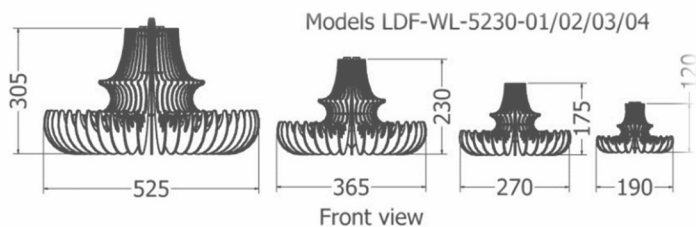

# PENDANTS

*Pendant Protea / Obtusifolia*

MODEL	HEIGHT (mm)	WIDTH (dia.) (mm)	Price (incl)
LDF-CLv1-05	225	315	R2 555

Model LDF-CLv1-05

Front view

Top view

*Pendant Leucadendron / Loranthi / Loranthifolium*

MODEL	HEIGHT (mm)	WIDTH (dia.) (mm)	
LDF-CL-8020	240	735	R7 470
LDF-CL-6523	240	665	R5 125

Model LDF-CL-8020

*Pendant Protea Venus*

MODEL	HEIGHT (mm)	WIDTH (dia.) (mm)	Price (incl)
LDF-CL-5230v1	305	525	R6 520
LDF-CL-5230v2	230	365	R2 310
LDF-CL-5230v3	175	270	R1 310
LDF-CL-5230v4	120	190	R650

*Pendant Protea Venus*

MODEL	HEIGHT (mm)	WIDTH (dia.) (mm)	Price (incl)
LDF-CL-5230v1	300	525	R6 520

Model LDF-WL-5230v1

Front view

Top view

*Pendant Protea Venus*

MODEL	HEIGHT (mm)	WIDTH (dia.) (mm)	Price (incl)
LDF-CL-5230v2	235	365	R2 310

# PENDANTS

*Pendant Protea Venus*

MODEL	HEIGHT (mm)	WIDTH (dia.) (mm)	Price (incl)
LDF-CL-5230v3	175	275	R1 310

Model LDF-CL-5230v3

Front view

Top view