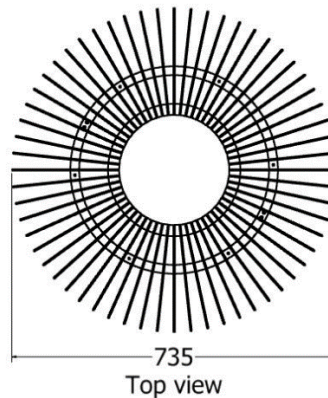

# PENDANTS

*Pendant Protea / Obtusifolia*

MODEL	HEIGHT (mm)	WIDTH (dia.) (mm)	Price (incl)
LDF-CLv1-04	290	470	R4 385

Model LDF-CLv1-04

Front view

Top view

# PENDANTS

*Pendant Protea / Obtusifolia*

MODEL	HEIGHT (mm)	WIDTH (dia.) (mm)	Price (incl)
LDF-CLv1-05	225	315	R2 555

Model LDF-CLv1-05

Front view

Top view

*Pendant Leucadendron / Loranthi / Loranthifolium*

MODEL	HEIGHT (mm)	WIDTH (dia.) (mm)	
LDF-CL-8020	240	735	R7 470
LDF-CL-6523	240	665	R5 125

Model LDF-CL-8020

*Pendant Protea Venus*

MODEL	HEIGHT (mm)	WIDTH (dia.) (mm)	Price (incl)
LDF-CL-5230v1	305	525	R6 520
LDF-CL-5230v2	230	365	R2 310
LDF-CL-5230v3	175	270	R1 310
LDF-CL-5230v4	120	190	R650

*Pendant Protea Venus*

MODEL	HEIGHT (mm)	WIDTH (dia.) (mm)	Price (incl)
LDF-CL-5230v1	300	525	R6 520

Model LDF-WL-5230v1

Front view

Top view

*Pendant Protea Venus*

MODEL	HEIGHT (mm)	WIDTH (dia.) (mm)	Price (incl)
LDF-CL-5230v2	235	365	R2 310