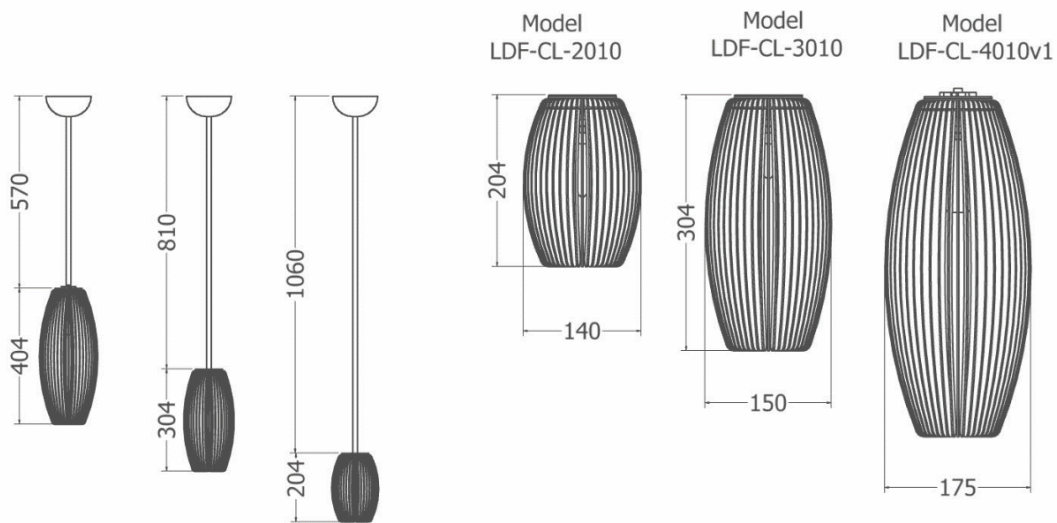

# PENDANTS

*Pendant Leucadendron / Procerum*

MODEL	HEIGHT (mm)	WIDTH (dia) (mm)	Price
LDF-LS-4015	140	415	R2 260

Model LDF-LS-4015

Front view

Top view

*Pendant Leucadendron / Procerum*

MODEL	HEIGHT (mm)	WIDTH (dia) (mm)	Price
LDF-LS-5015	156	520/450	R2 805

# PENDANTS

*Pendant Leucadendron / Cone Bush*

MODEL	HEIGHT (mm)	WIDTH (dia) (mm)	Price (incl)
LDF-PDT-3512	350	135	R2 070

Model LDF-PDT-3512v1

# PENDANTS

*Pendant Leucadendron / Conicum*

MODEL	HEIGHT (mm)	WIDTH (dia.) (mm)	Price
LDF-CL-4010	400	175	R2 945
LDF-CL-3010	300	150	R2 270
LDF-CL-2010	200	140	R1 585

# PENDANTS

*Pendant Leucadendron / Conicum*

MODEL	HEIGHT (mm)	WIDTH (dia.) (mm)	Price
LDF-CL-2010	200	155	R1 585

Model LDF-CL-2010

Front view

Top view