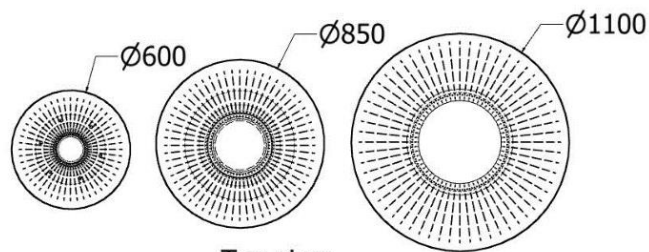

MODEL	HEIGHT (mm)	DIAM. (mm)	Price (incl)
LDF-TR-9040v1	600	1100	R
LDF-TR-7540v1	500	850	
LDF-TR-6040v1	415	600	

Model LDF-TR-9040v1/7540v1/6040v1

SIDE TABLES

MODEL	HEIGHT (mm)	DIAMETER (mm)	Price (incl)
LDF-TPL-44	210	405	
LDF-TPL-55	525		

Model LDF-TPL-55/44

SIDE TABLES

MODEL	HEIGHT (mm)	DIAMETER (mm)	Price (incl)
LDF-TPL-44v2	210	405	
LDF-TPL-55v1	525	500	

Side Tables Triticea nested.

MODEL	HEIGHT (mm)	DIAMETER (mm)	Price (incl)
LDF-ST-3040	520	400	
LDF-ST-3050	590	500	

Model LDF-ST-3050 & 3040
Nested

SIDE TABLES

Coffee Table Barrel Nested

MODEL	HEIGHT (mm)	DIAM. (mm)	Price (incl)
LDF-TTR-6040v1	415	600	R
LDF-TTR-6060	525	850	
LDF-TTR-9040	600	1100	

Model LDF-TTR-9040-7540-6040

Coffee Table Barrel

MODEL	HEIGHT (mm)	DIAM. (mm)	Price (incl)
LDF-TR-9040v1	600	1000	R
LDF-TR-7540v1	500	850	
LDF-TR-6040v1	415	600	

Model LDF-TR-9040v1/7540v1/6040v1

Front view

Top view

SIDE TABLES

Side Tables Nested