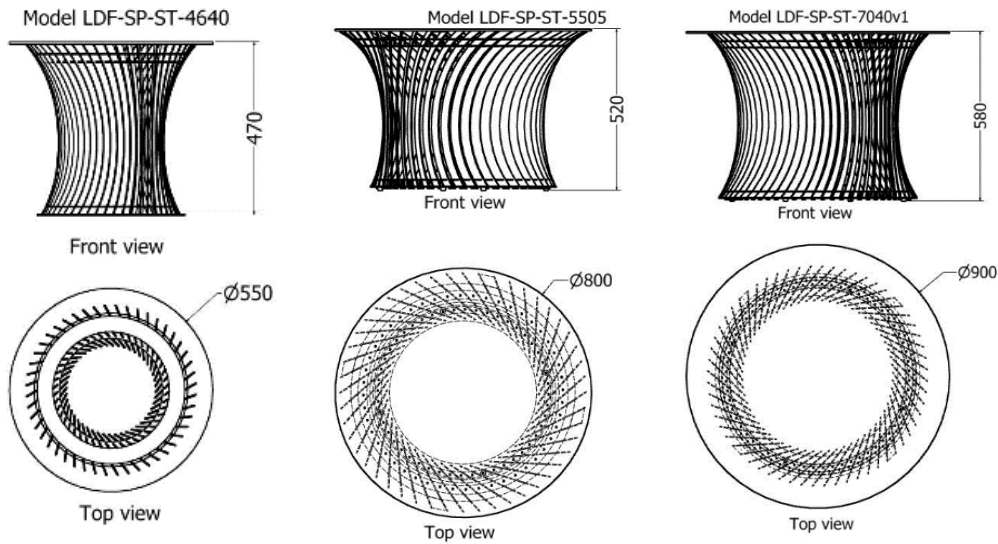

SIDE TABLES

CATALOGUE

SIDE TABLES

SIDE TABLES

Side Tables Tulip nested.

MODEL	HEIGHT (mm)	DIAMETER (mm)	Price (incl)
LDF-SP-ST-4640	450	550	
LDF-SP-ST-5055	520	700	
LDF-SP-ST-7040	580	800	

Side Tables Tulip nested.

MODEL	HEIGHT (mm)	DIAMETER (mm)	Price (incl)
LDF-SP-ST-4640	475	550	
LDF-SP-ST-7040	575	800	

Side Tables Tulip nested.

MODEL	HEIGHT (mm)	DIAMETER (mm)	Price (incl)
LDF-SP-ST-4640	450	550	
LDF-SP-ST-5505	520	700	

Side Table Tulip

MODEL	HEIGHT (mm)	DIAMETER (mm)	Price (incl)
LDF-SP-ST-4640	470	550	
LDF-SP-ST-5055	520	800	
LDF-SP-ST-7040	580	900	

SIDE TABLES

Curvaceous Side Table

MODEL	HEIGHT (mm)	Diam (mm)	Price (incl)
LDF-SP-ST-4060	400	700	

Model LDF-SP-ST-4060

Front view

Side view

Top view

SIDE TABLES

Side Tables Hollo round nested.

MODEL	HEIGHT (mm)	DIAMETER (mm)	Price (incl)
LDF-SP-ST-4030	416	350	
LDF-SP-ST-4635v3	466	450	
LDF-SP-ST-5535v1	516	550	