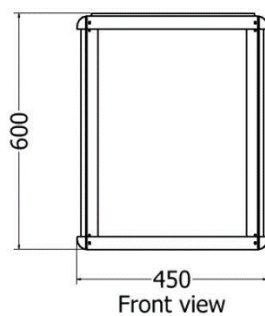

MODEL	HEIGHT (mm)	WIDTH (mm)	DEPTH (mm)	No. of slats
LDF-ST-6343v1	746	525	720	128 slats
LDF-SPST-6343v2	746	525	720	70 angled slats

Model LDF-ST-6343
Hollo oval

Side view

Front view

Top view

SIDE TABLES

Side Table Nereta Cataria

Model DBH-ST-4560v4 & DBH-ST-4550

SIDE TABLES

Round Side Tables Pallida

MODEL	HEIGHT (mm)	DIA (mm)	Price (incl)
LDF-ST-4560v3	460	500	
DBH-ST-4560v1	460	480	

Model LDF-ST-4560v3

SIDE TABLES

Side Table Four Elegance

MODEL	HEIGHT (mm)	Length (mm)	Width (mm)	Price (incl)
LDF-ST-7550	777	900	900	

Model LDF-ST-7550

Front view

Top view

SIDE TABLES

Side Table

MODEL	HEIGHT (mm)	Length (mm)	Width (mm)	Price (incl)
LDF-BHB-01	600	465	450	

Model LDF-BHB-01-16

SIDE TABLES

Tear Drop Side Table

MODEL	HEIGHT (mm)	Length (mm)	Width (mm)	Price (incl)
LDF-ST-4567	450	600	600	

Model LDF-ST-4567

SIDE TABLES

Off-set Tear Drop Side Table

MODEL	HEIGHT (mm)	Dia (mm)	Price (incl)
LDF-ST-5060	625	800	