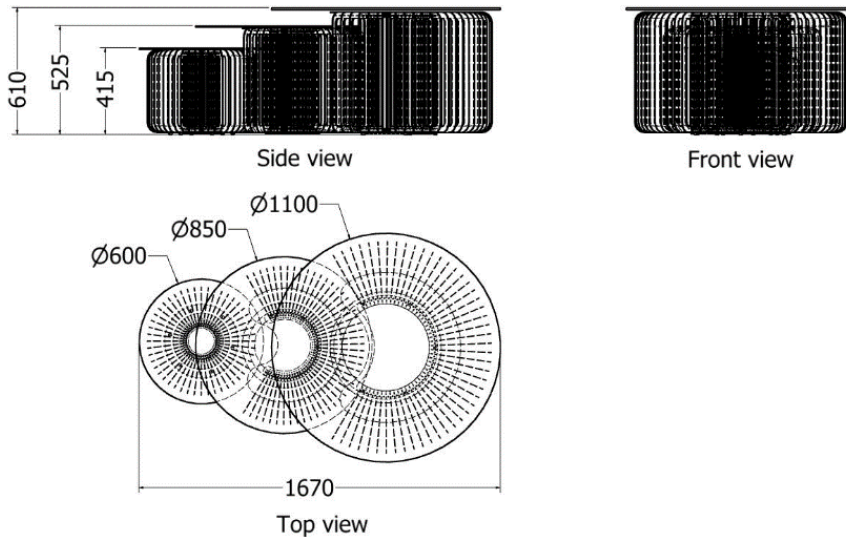

SIDE TABLES

Side Table

MODEL	HEIGHT (mm)	Length (mm)	Price (incl)
LDF-ST-5058	580	500	

Model LDF-ST-5058

Front view

Top view

SIDE TABLES

Side Tables Triticea nested.

MODEL	HEIGHT (mm)	DIAMETER (mm)	Price (incl)
LDF-TR-3050	590	500	
LDF-TR-3040	520	450	
LDF-TR-3030v1	450	400	

MODEL LDF-ST-3050, 3040 & 3030v1

SIDE TABLES

Side Tables Triticea nested.

MODEL	HEIGHT (mm)	DIAMETER (mm)	Price (incl)
LDF-TR-3040	590	500	
LDF-TR-3030v1	520	450	

Model LDF-ST-3050 & 3040
Nested

Coffee Table Barrel Nested

MODEL	HEIGHT (mm)	DIAM. (mm)	Price (incl)
LDF-TTR-6040v1	415	600	R
LDF-TTR-6060	525	850	
LDF-TTR-9040	610	1100	

Model LDF-TTR-9040-7540-6040

Coffee Table Barrel

MODEL	HEIGHT (mm)	DIAM. (mm)	Price (incl)
LDF-TR-9040v1	600	1100	R
LDF-TR-7540v1	500	850	
LDF-TR-6040v1	415	600	

Model LDF-TR-9040v1/7540v1/6040v1

SIDE TABLES

MODEL	HEIGHT (mm)	DIAMETER (mm)	Price (incl)
LDF-TPL-44	210	405	
LDF-TPL-55	525		