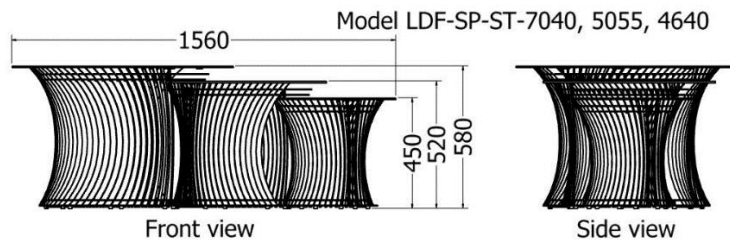

SIDE TABLES

CATALOGUE

SIDE TABLES

SIDE TABLES

Side Tables Tulip nested.

MODEL	HEIGHT (mm)	DIAMETER (mm)	Price (incl)
LDF-SP-ST-4640	450	550	
LDF-SP-ST-5055	520	700	
LDF-SP-ST-7040	580	800	

Side Tables Tulip nested.

MODEL	HEIGHT (mm)	DIAMETER (mm)	Price (incl)
LDF-SP-ST-4640	475	550	
LDF-SP-ST-7040	575	800	

Side Tables Tulip nested.

MODEL	HEIGHT (mm)	DIAMETER (mm)	Price (incl)
LDF-SP-ST-4640	450	550	
LDF-SP-ST-5505	520	700	

Side Table Tulip

MODEL	HEIGHT (mm)	DIAMETER (mm)	Price (incl)
LDF-SP-ST-4640	470	550	
LDF-SP-ST-5055	520	800	
LDF-SP-ST-7040	580	900	

SIDE TABLES

Curvaceous Side Table

MODEL	HEIGHT (mm)	Diam (mm)	Price (incl)
LDF-SP-ST-4060	400	700	

Model LDF-SP-ST-4060

Front view

Side view

Top view

SIDE TABLES

Side Tables Hollo round nested.

MODEL	HEIGHT (mm)	DIAMETER (mm)	Price (incl)
LDF-SP-ST-4030	416	350	
LDF-SP-ST-4635v3	466	450	
LDF-SP-ST-5535v1	516	550	