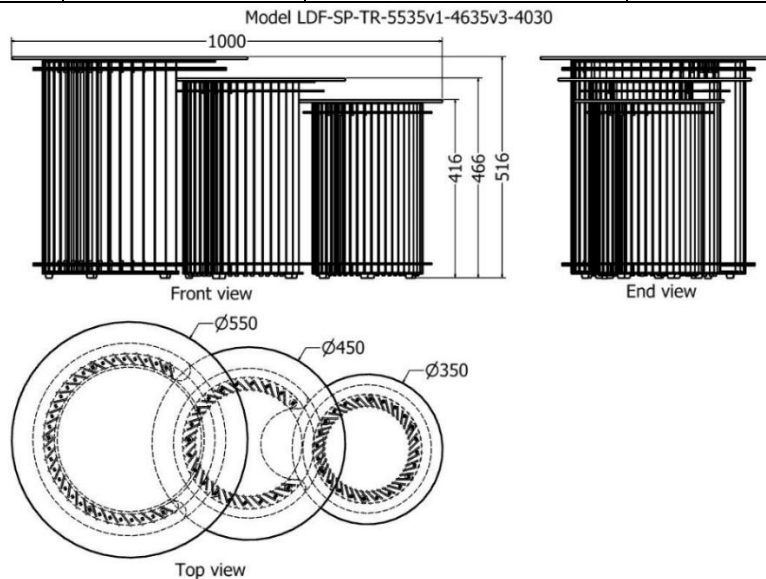

Side Table Tulip

MODEL	HEIGHT (mm)	DIAMETER (mm)	Price (incl)
LDF-SP-ST-4640	470	550	
LDF-SP-ST-5055	520	800	
LDF-SP-ST-7040	580	900	

SIDE TABLES

Curvaceous Side Table

MODEL	HEIGHT (mm)	Diam (mm)	Price (incl)
LDF-SP-ST-4060	400	700	

Model LDF-SP-ST-4060

Front view

Side view

Top view

SIDE TABLES

Side Tables Hollo round nested.

MODEL	HEIGHT (mm)	DIAMETER (mm)	Price (incl)
LDF-SP-ST-4030	416	350	
LDF-SP-ST-4635v3	466	450	
LDF-SP-ST-5535v1	516	550	

SIDE TABLES

Side Tables Hollo round nested.

MODEL	HEIGHT (mm)	DIAMETER (mm)	Price (incl)
LDF-SP-ST-4635	460	450	
LDF-SP-ST-5535v1	520	550	

Model LDF-SP-ST-5535v1 & 4635

SIDE TABLES

Side Tables Hollo round nested.

SIDE TABLES

Side Table

MODEL	HEIGHT (mm)	Length (mm)	Price (incl)
LDF-ST-5058	580	500	

Model LDF-ST-5058

Front view

Top view

SIDE TABLES

Side Tables Triticea nested.