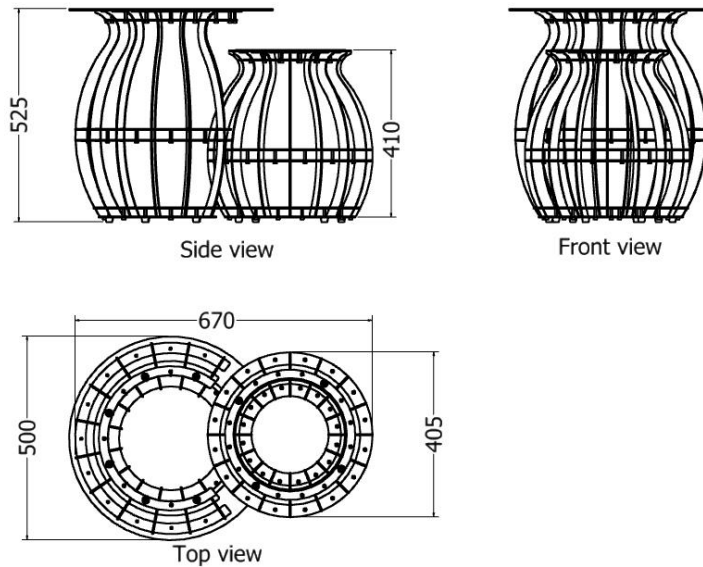

MODEL	HEIGHT (mm)	DIAMETER (mm)	Price (incl)
LDF-TR-3050	590	500	
LDF-TR-3040	520	450	
LDF-TR-3030v1	450	400	

MODEL LDF-ST-3050, 3040 & 3030v1

SIDE TABLES

Side Tables Triticea nested.

MODEL	HEIGHT (mm)	DIAMETER (mm)	Price (incl)
LDF-TR-3040	590	500	
LDF-TR-3030v1	520	450	

Model LDF-ST-3050 & 3040
Nested

Coffee Table Barrel Nested

MODEL	HEIGHT (mm)	DIAM. (mm)	Price (incl)
LDF-TTR-6040v1	415	600	R
LDF-TTR-6060	525	850	
LDF-TTR-9040	610	1100	

Model LDF-TTR-9040-7540-6040

Coffee Table Barrel

MODEL	HEIGHT (mm)	DIAM. (mm)	Price (incl)
LDF-TR-9040v1	600	1100	R
LDF-TR-7540v1	500	850	
LDF-TR-6040v1	415	600	

Model LDF-TR-9040v1/7540v1/6040v1

SIDE TABLES

MODEL	HEIGHT (mm)	DIAMETER (mm)	Price (incl)
LDF-TPL-44	210	405	
LDF-TPL-55	525		

Model LDF-TPL-55/44

SIDE TABLES

MODEL	HEIGHT (mm)	DIAMETER (mm)	Price (incl)
LDF-TPL-44v2	210	405	
LDF-TPL-55v1	525	500	

Side Tables Triticea nested.

MODEL	HEIGHT (mm)	DIAMETER (mm)	Price (incl)
LDF-ST-3040	520	400	
LDF-ST-3050	590	500	