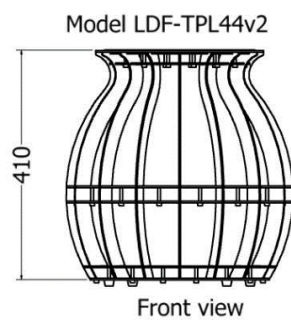

MODEL	HEIGHT (mm)	DIAMETER (mm)	Price (incl)
LDF-TR-3050	590	500	
LDF-TR-3040	520	450	
LDF-TR-3030v1	450	400	

MODEL LDF-ST-3050, 3040 & 3030v1

SIDE TABLES

Side Tables Triticea nested.

MODEL	HEIGHT (mm)	DIAMETER (mm)	Price (incl)
LDF-TR-3040	590	500	
LDF-TR-3030v1	520	450	

Model LDF-ST-3050 & 3040
Nested

Coffee Table Barrel Nested

MODEL	HEIGHT (mm)	DIAM. (mm)	Price (incl)
LDF-TTR-6040v1	415	600	R
LDF-TTR-6060	525	850	
LDF-TTR-9040	610	1100	

Model LDF-TTR-9040-7540-6040

Coffee Table Barrel

MODEL	HEIGHT (mm)	DIAM. (mm)	Price (incl)
LDF-TR-9040v1	600	1100	R
LDF-TR-7540v1	500	850	
LDF-TR-6040v1	415	600	

Model LDF-TR-9040v1/7540v1/6040v1

SIDE TABLES

MODEL	HEIGHT (mm)	DIAMETER (mm)	Price (incl)
LDF-TPL-44	210	405	
LDF-TPL-55	525		

Model LDF-TPL-55/44

SIDE TABLES

MODEL	HEIGHT (mm)	DIAMETER (mm)	Price (incl)
LDF-TPL-44v2	210	405	
LDF-TPL-55v1	525	500	

Side Tables Triticea nested.

MODEL	HEIGHT (mm)	DIAMETER (mm)	Price (incl)
LDF-ST-3040	520	400	
LDF-ST-3050	590	500	