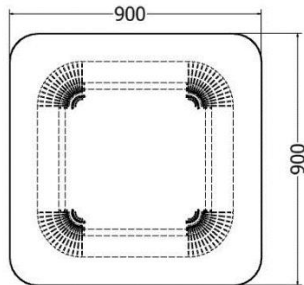

MODEL	HEIGHT (mm)	WIDTH (mm)	DEPTH (mm)	No. of slats
LDF-ST-6343v1	746	525	720	128 slats
LDF-SPST-6343v2	746	525	720	70 angled slats

Model LDF-ST-6343
Hollo oval

Side view

Front view

Top view

SIDE TABLES

Side Table Nereta Cataria

MODEL	HEIGHT (mm)	DIAMETER (mm)	Price (incl)
LDF-TR-4555	500	465	
LDF-TR-5545	500	570	

Round Side Tables Nested Pallida

MODEL	HEIGHT (mm)	DIA (mm)	Price (incl)
DBH-ST-4550	426	450	
DBH-ST-4560v4	470	500	

Model DBH-ST-4560v4 & DBH-ST-4550

SIDE TABLES

Round Side Tables Pallida

MODEL	HEIGHT (mm)	DIA (mm)	Price (incl)
LDF-ST-4560v3	460	500	
DBH-ST-4560v1	460	480	

Model LDF-ST-4560v3

SIDE TABLES

Side Table Four Elegance

MODEL	HEIGHT (mm)	Length (mm)	Width (mm)	Price (incl)
LDF-ST-7550	777	900	900	

Model LDF-ST-7550

Front view

Top view

SIDE TABLES

Side Table

MODEL	HEIGHT (mm)	Length (mm)	Width (mm)	Price (incl)
LDF-BHB-01	600	465	450	