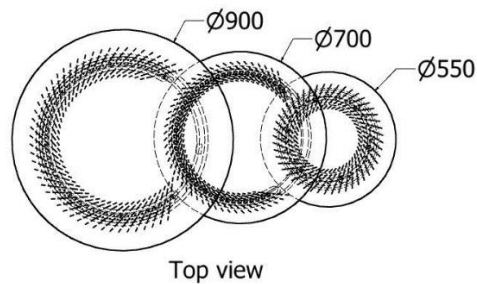

SIDE TABLES

CATALOGUE

SIDE TABLES

SIDE TABLES

Side Tables Tulip nested.

MODEL	HEIGHT (mm)	DIAMETER (mm)	Price (incl)
LDF-SP-ST-4640	450	550	
LDF-SP-ST-5055	520	700	
LDF-SP-ST-7040	580	800	

Side Tables Tulip nested.

MODEL	HEIGHT (mm)	DIAMETER (mm)	Price (incl)
LDF-SP-ST-4640	475	550	
LDF-SP-ST-7040	575	800	

Side Tables Tulip nested.

MODEL	HEIGHT (mm)	DIAMETER (mm)	Price (incl)
LDF-SP-ST-4640	450	550	
LDF-SP-ST-5505	520	700	

Side Table Tulip

MODEL	HEIGHT (mm)	DIAMETER (mm)	Price (incl)
LDF-SP-ST-4640	470	550	
LDF-SP-ST-5055	520	800	
LDF-SP-ST-7040	580	900	

SIDE TABLES

Curvaceous Side Table

MODEL	HEIGHT (mm)	Diam (mm)	Price (incl)
LDF-SP-ST-4060	400	700	

Model LDF-BHB-01-16

SIDE TABLES

Tear Drop Side Table

MODEL	HEIGHT (mm)	Length (mm)	Width (mm)	Price (incl)
LDF-ST-4567	450	600	600	

Model LDF-ST-4567

SIDE TABLES

Off-set Tear Drop Side Table

MODEL	HEIGHT (mm)	Dia (mm)	Price (incl)
LDF-ST-5060	625	800	