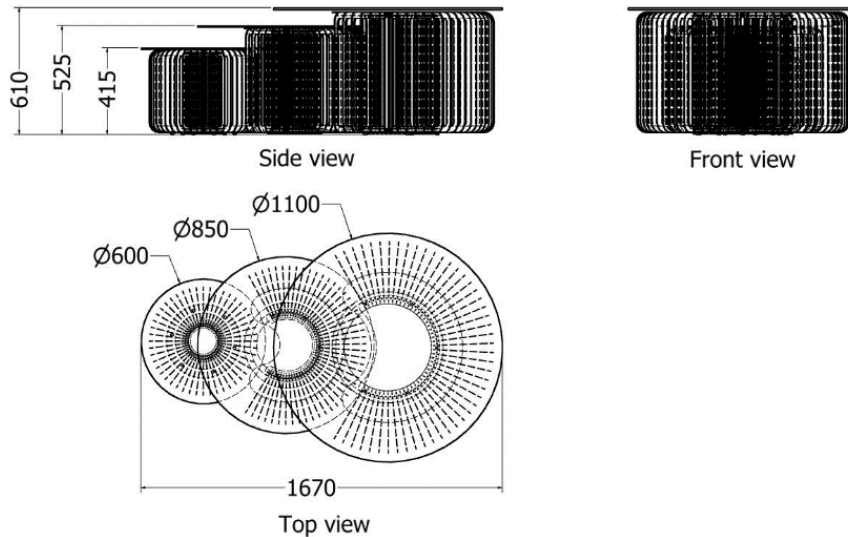

MODEL	HEIGHT (mm)	DIAM. (mm)	Price (incl)
LDF-TR-9040v1	600	1100	R
LDF-TR-7540v1	500	850	
LDF-TR-6040v1	415	600	

Model LDF-TR-9040v1/7540v1/6040v1

SIDE TABLES

MODEL	HEIGHT (mm)	DIAMETER (mm)	Price (incl)
LDF-TPL-44	210	405	
LDF-TPL-55	525		

Model LDF-TPL-55/44

SIDE TABLES

MODEL	HEIGHT (mm)	DIAMETER (mm)	Price (incl)
LDF-TPL-44v2	210	405	
LDF-TPL-55v1	525	500	

Side Tables Triticea nested.

MODEL	HEIGHT (mm)	DIAMETER (mm)	Price (incl)
LDF-ST-3040	520	400	
LDF-ST-3050	590	500	

Model LDF-ST-3050 & 3040
Nested

SIDE TABLES

Coffee Table Barrel Nested

MODEL	HEIGHT (mm)	DIAM. (mm)	Price (incl)
LDF-TTR-6040v1	415	600	R
LDF-TTR-6060	525	850	
LDF-TTR-9040	600	1100	

Model LDF-TTR-9040-7540-6040

Coffee Table Barrel

MODEL	HEIGHT (mm)	DIAM. (mm)	Price (incl)
LDF-TR-9040v1	600	1000	R
LDF-TR-7540v1	500	850	
LDF-TR-6040v1	415	600	

Model LDF-TR-9040v1/7540v1/6040v1

Front view

Top view

SIDE TABLES

Side Tables Nested