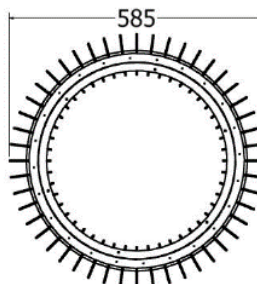

Coffee Table Barrel

MODEL	HEIGHT (mm)	DIAM. (mm)	Price (incl)
LDF-TR-9040v1	600	1000	R
LDF-TR-7540v1	500	850	
LDF-TR-6040v1	415	600	

Model LDF-TR-9040v1/7540v1/6040v1

Front view

Top view

SIDE TABLES

Side Tables Nested

Side Tables Nested Deusta

MODEL	HEIGHT (mm)	DIA (mm)	Price (incl)
LDF-TR-6050	325	635	
LDF-TR-6030v1	420	635	

Models LDF-TR-6050v2 & 6030v1

SIDE TABLES

Side Tables Nested

MODEL	HEIGHT (mm)	DIA (mm)	Price (incl)
LDF-TR-56060v1	460	585	
LDF-TR-56060v2	515	600	

SIDE TABLES

Side Tables Nested

MODEL	HEIGHT (mm)	DIA (mm)	Price (incl)
LDF-TR-56060v1	470	585	

Model LDF-TR-56060v1

Front view

Top view

SIDE TABLES

Side Tables Hollo oval.

MODEL	HEIGHT (mm)	WIDTH (mm)	DEPTH (mm)	No. of slats
LDF-ST-6343v1	746	525	720	128 slats
LDF-SPST-6343v2	746	525	720	70 angled slats

Model LDF-ST-6343
Hollo oval

Side view

Front view

Top view

SIDE TABLES

Side Table Nereta Cataria