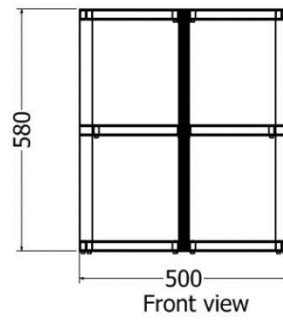

SIDE TABLES

Side Tables Hollo round nested.

MODEL	HEIGHT (mm)	DIAMETER (mm)	Price (incl)
LDF-SP-ST-4635	460	450	
LDF-SP-ST-5535v1	520	550	

Model LDF-SP-ST-5535v1 & 4635

SIDE TABLES

Side Tables Hollo round nested.

MODEL	HEIGHT (mm)	DIAMETER (mm)	Price (incl)
LDF-SP-ST-4030	425	350	
LDF-SP-ST-4635	460	450	

SIDE TABLES

Side Tables Hollo round.

MODEL	HEIGHT (mm)	DIAMETER (mm)	Price (incl)
LDF-SP-ST-4030	425	350	
LDF-SP-ST-4635	460	450	
LDF-SP-ST-5535	520	600	

SIDE TABLES

Side Table

MODEL	HEIGHT (mm)	Length (mm)	Price (incl)
LDF-ST-5058	580	500	

Model LDF-ST-5058

Front view

Top view

SIDE TABLES

Side Tables Triticea nested.

MODEL	HEIGHT (mm)	DIAMETER (mm)	Price (incl)
LDF-TR-3050	590	500	
LDF-TR-3040	520	450	
LDF-TR-3030v1	450	400	

MODEL LDF-ST-3050, 3040 & 3030v1

SIDE TABLES

Side Tables Triticea nested.

MODEL	HEIGHT (mm)	DIAMETER (mm)	Price (incl)
LDF-TR-3040	590	500	
LDF-TR-3030v1	520	450	