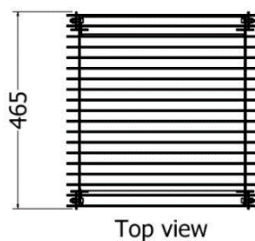

Model DBH-ST-4560v4 & DBH-ST-4550

SIDE TABLES

Round Side Tables Pallida

MODEL	HEIGHT (mm)	DIA (mm)	Price (incl)
LDF-ST-4560v3	460	500	
DBH-ST-4560v1	460	480	

Model LDF-ST-4560v3

SIDE TABLES

Side Table Four Elegance

MODEL	HEIGHT (mm)	Length (mm)	Width (mm)	Price (incl)
LDF-ST-7550	777	900	900	

Model LDF-ST-7550

Front view

Top view

SIDE TABLES

Side Table

MODEL	HEIGHT (mm)	Length (mm)	Width (mm)	Price (incl)
LDF-BHB-01	600	465	450	

Model LDF-BHB-01-16

SIDE TABLES

Tear Drop Side Table

MODEL	HEIGHT (mm)	Length (mm)	Width (mm)	Price (incl)
LDF-ST-4567	450	600	600	

Model LDF-ST-4567

SIDE TABLES

Off-set Tear Drop Side Table

MODEL	HEIGHT (mm)	Dia (mm)	Price (incl)
LDF-ST-5060	625	800	