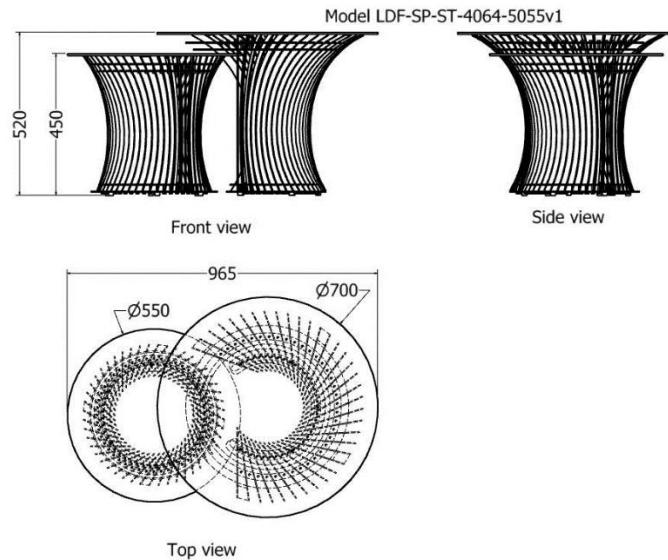

SIDE TABLES

CATALOGUE

SIDE TABLES

SIDE TABLES

Side Tables Tulip nested.

MODEL	HEIGHT (mm)	DIAMETER (mm)	Price (incl)
LDF-SP-ST-4640	450	550	
LDF-SP-ST-5055	520	700	
LDF-SP-ST-7040	580	800	

Side Tables Tulip nested.

MODEL	HEIGHT (mm)	DIAMETER (mm)	Price (incl)
LDF-SP-ST-4640	475	550	
LDF-SP-ST-7040	575	800	

Side Tables Tulip nested.

MODEL	HEIGHT (mm)	DIAMETER (mm)	Price (incl)
LDF-SP-ST-4640	450	550	
LDF-SP-ST-5505	520	700	

Side Table Tulip

MODEL	HEIGHT (mm)	DIAMETER (mm)	Price (incl)
LDF-SP-ST-4640	470	550	
LDF-SP-ST-5055	520	800	
LDF-SP-ST-7040	580	900	

SIDE TABLES

Curvaceous Side Table

MODEL	HEIGHT (mm)	Diam (mm)	Price (incl)
LDF-SP-ST-4060	400	700	

Model LDF-SP-ST-4060

Front view

Side view

Top view

SIDE TABLES

Side Tables Hollo round nested.

MODEL	HEIGHT (mm)	DIAMETER (mm)	Price (incl)
LDF-SP-ST-4030	416	350	
LDF-SP-ST-4635v3	466	450	
LDF-SP-ST-5535v1	516	550	