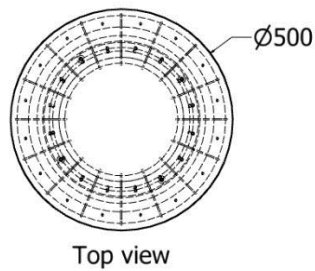

SIDE TABLES

Side Table

MODEL	HEIGHT (mm)	Length (mm)	Price (incl)
LDF-ST-5058	580	500	

Model LDF-ST-5058

Front view

Top view

SIDE TABLES

Side Tables Triticea nested.

MODEL	HEIGHT (mm)	DIAMETER (mm)	Price (incl)
LDF-TR-3050	590	500	
LDF-TR-3040	520	450	
LDF-TR-3030v1	450	400	

MODEL LDF-ST-3050, 3040 & 3030v1

SIDE TABLES

Side Tables Triticea nested.

MODEL	HEIGHT (mm)	DIAMETER (mm)	Price (incl)
LDF-TR-3040	590	500	
LDF-TR-3030v1	520	450	

MODEL	HEIGHT (mm)	DIAM. (mm)	Price (incl)
LDF-TR-9040v1	600	1100	R
LDF-TR-7540v1	500	850	
LDF-TR-6040v1	415	600	

Model LDF-TR-9040v1/7540v1/6040v1

SIDE TABLES

MODEL	HEIGHT (mm)	DIAMETER (mm)	Price (incl)
LDF-TPL-44	210	405	
LDF-TPL-55	525		

Model LDF-TPL-55/44

SIDE TABLES

MODEL	HEIGHT (mm)	DIAMETER (mm)	Price (incl)
LDF-TPL-44v2	210	405	
LDF-TPL-55v1	525	500	

Side Tables Triticea nested.

MODEL	HEIGHT (mm)	DIAMETER (mm)	Price (incl)
LDF-ST-3040	520	400	
LDF-ST-3050	590	500	