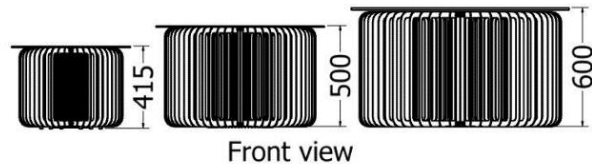

MODEL	HEIGHT (mm)	DIAM. (mm)	Price (incl)
LDF-TR-9040v1	600	1100	R
LDF-TR-7540v1	500	850	
LDF-TR-6040v1	415	600	

Model LDF-TR-9040v1/7540v1/6040v1

SIDE TABLES

MODEL	HEIGHT (mm)	DIAMETER (mm)	Price (incl)
LDF-TPL-44	210	405	
LDF-TPL-55	525		

Model LDF-TPL-55/44

SIDE TABLES

MODEL	HEIGHT (mm)	DIAMETER (mm)	Price (incl)
LDF-TPL-44v2	210	405	
LDF-TPL-55v1	525	500	

Side Tables Triticea nested.

MODEL	HEIGHT (mm)	DIAMETER (mm)	Price (incl)
LDF-ST-3040	520	400	
LDF-ST-3050	590	500	

Model LDF-ST-3050 & 3040
Nested

SIDE TABLES

Coffee Table Barrel Nested

MODEL	HEIGHT (mm)	DIAM. (mm)	Price (incl)
LDF-TTR-6040v1	415	600	R
LDF-TTR-6060	525	850	
LDF-TTR-9040	600	1100	

Model LDF-TTR-9040-7540-6040

Coffee Table Barrel

MODEL	HEIGHT (mm)	DIAM. (mm)	Price (incl)
LDF-TR-9040v1	600	1000	R
LDF-TR-7540v1	500	850	
LDF-TR-6040v1	415	600	

Model LDF-TR-9040v1/7540v1/6040v1

Front view

Top view

SIDE TABLES

Side Tables Nested