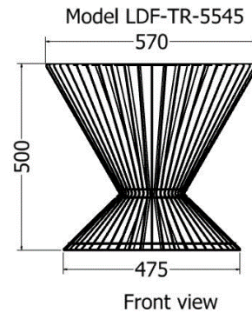

Side Tables Nested Deusta

MODEL	HEIGHT (mm)	DIA (mm)	Price (incl)
LDF-TR-6050	325	635	
LDF-TR-6030v1	420	635	

Models LDF-TR-6050v2 & 6030v1

SIDE TABLES

Side Tables Nested

MODEL	HEIGHT (mm)	DIA (mm)	Price (incl)
LDF-TR-56060v1	460	585	
LDF-TR-56060v2	515	600	

SIDE TABLES

Side Tables Nested

MODEL	HEIGHT (mm)	DIA (mm)	Price (incl)
LDF-TR-56060v1	470	585	

Model LDF-TR-56060v1

Front view

Top view

SIDE TABLES

Side Tables Hollo oval.

MODEL	HEIGHT (mm)	WIDTH (mm)	DEPTH (mm)	No. of slats
LDF-ST-6343v1	746	525	720	128 slats
LDF-SPST-6343v2	746	525	720	70 angled slats

Model LDF-ST-6343
Hollo oval

Side view

Front view

Top view

SIDE TABLES

Side Table Nereta Cataria

MODEL	HEIGHT (mm)	DIAMETER (mm)	Price (incl)
LDF-TR-4555	500	465	
LDF-TR-5545	500	570	

Round Side Tables Nested Pallida

MODEL	HEIGHT (mm)	DIA (mm)	Price (incl)
DBH-ST-4550	426	450	
DBH-ST-4560v4	470	500	