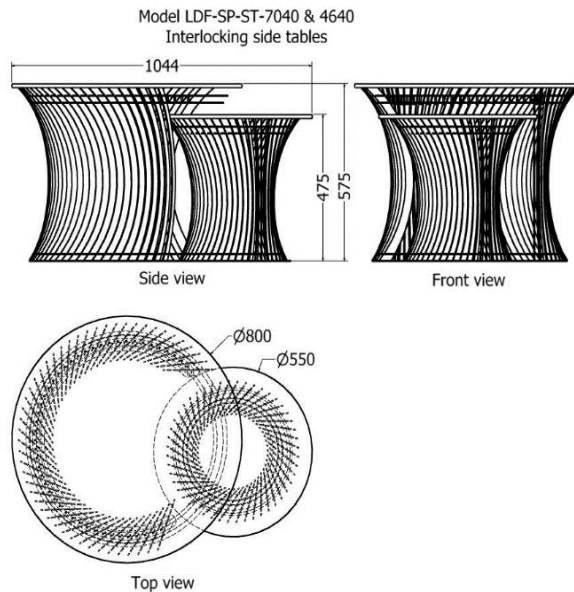

SIDE TABLES

CATALOGUE

SIDE TABLES

SIDE TABLES

Side Tables Tulip nested.

MODEL	HEIGHT (mm)	DIAMETER (mm)	Price (incl)
LDF-SP-ST-4640	450	550	
LDF-SP-ST-5055	520	700	
LDF-SP-ST-7040	580	800	

Side Tables Tulip nested.

MODEL	HEIGHT (mm)	DIAMETER (mm)	Price (incl)
LDF-SP-ST-4640	475	550	
LDF-SP-ST-7040	575	800	

Side Tables Tulip nested.

MODEL	HEIGHT (mm)	DIAMETER (mm)	Price (incl)
LDF-SP-ST-4640	450	550	
LDF-SP-ST-5505	520	700	

Side Table Tulip

MODEL	HEIGHT (mm)	DIAMETER (mm)	Price (incl)
LDF-SP-ST-4640	470	550	
LDF-SP-ST-5055	520	800	
LDF-SP-ST-7040	580	900	

SIDE TABLES

Curvaceous Side Table

MODEL	HEIGHT (mm)	Diam (mm)	Price (incl)
LDF-SP-ST-4060	400	700	

MODEL	HEIGHT (mm)	DIAMETER (mm)	Price (incl)
LDF-SP-ST-4030	425	350	
LDF-SP-ST-4635	460	450	

SIDE TABLES

Side Tables Hollo round.

MODEL	HEIGHT (mm)	DIAMETER (mm)	Price (incl)
LDF-SP-ST-4030	425	350	
LDF-SP-ST-4635	460	450	
LDF-SP-ST-5535	520	600	