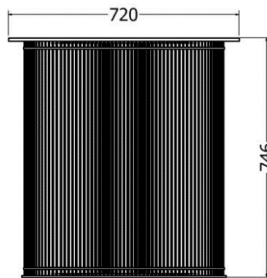

Coffee Table Barrel

MODEL	HEIGHT (mm)	DIAM. (mm)	Price (incl)
LDF-TR-9040v1	600	1000	R
LDF-TR-7540v1	500	850	
LDF-TR-6040v1	415	600	

Model LDF-TR-9040v1/7540v1/6040v1

Front view

Top view

SIDE TABLES

Side Tables Nested

Side Tables Nested Deusta

MODEL	HEIGHT (mm)	DIA (mm)	Price (incl)
LDF-TR-6050	325	635	
LDF-TR-6030v1	420	635	

Models LDF-TR-6050v2 & 6030v1

SIDE TABLES

Side Tables Nested

MODEL	HEIGHT (mm)	DIA (mm)	Price (incl)
LDF-TR-56060v1	460	585	
LDF-TR-56060v2	515	600	

SIDE TABLES

Side Tables Nested

MODEL	HEIGHT (mm)	DIA (mm)	Price (incl)
LDF-TR-56060v1	470	585	

Model LDF-TR-56060v1

Front view

Top view

SIDE TABLES

Side Tables Hollo oval.

MODEL	HEIGHT (mm)	WIDTH (mm)	DEPTH (mm)	No. of slats
LDF-ST-6343v1	746	525	720	128 slats
LDF-SPST-6343v2	746	525	720	70 angled slats

Model LDF-ST-6343
Hollo oval

Side view

Front view

Top view

SIDE TABLES

Side Table Nereta Cataria