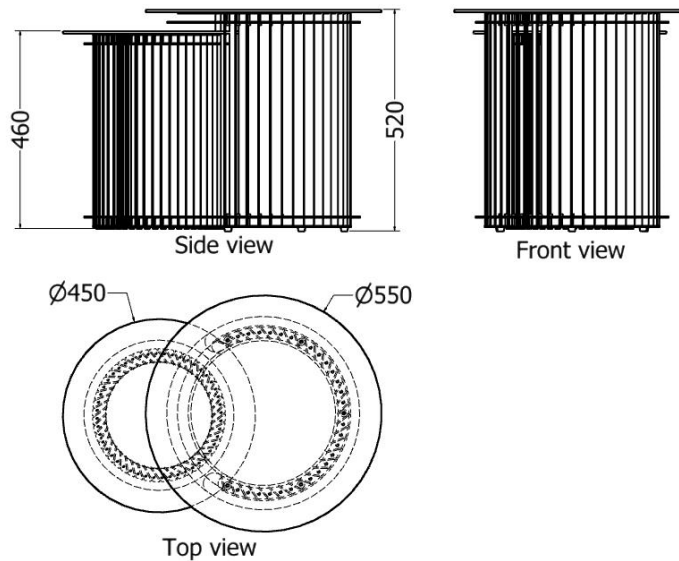

Side Table Tulip

MODEL	HEIGHT (mm)	DIAMETER (mm)	Price (incl)
LDF-SP-ST-4640	470	550	
LDF-SP-ST-5055	520	800	
LDF-SP-ST-7040	580	900	

SIDE TABLES

Curvaceous Side Table

MODEL	HEIGHT (mm)	Diam (mm)	Price (incl)
LDF-SP-ST-4060	400	700	

Model LDF-SP-ST-4060

Front view

Side view

Top view

SIDE TABLES

Side Tables Hollo round nested.

MODEL	HEIGHT (mm)	DIAMETER (mm)	Price (incl)
LDF-SP-ST-4030	416	350	
LDF-SP-ST-4635v3	466	450	
LDF-SP-ST-5535v1	516	550	

SIDE TABLES

Side Tables Hollo round nested.

MODEL	HEIGHT (mm)	DIAMETER (mm)	Price (incl)
LDF-SP-ST-4635	460	450	
LDF-SP-ST-5535v1	520	550	

Model LDF-SP-ST-5535v1 & 4635

SIDE TABLES

Side Tables Hollo round nested.

SIDE TABLES

Side Table

MODEL	HEIGHT (mm)	Length (mm)	Price (incl)
LDF-ST-5058	580	500	

Model LDF-ST-5058

Front view

Top view

SIDE TABLES

Side Tables Triticea nested.