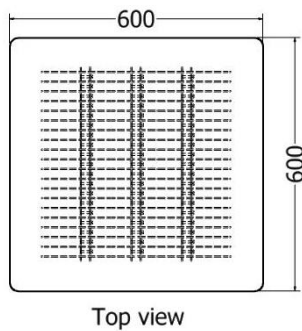

MODEL	HEIGHT (mm)	Length (mm)	Width (mm)	Price (incl)
LDF-ST-7550	777	900	900	

Model LDF-ST-7550

Front view

Top view

SIDE TABLES

Side Table

MODEL	HEIGHT (mm)	Length (mm)	Width (mm)	Price (incl)
LDF-BHB-01	600	465	450	

Model LDF-BHB-01-16

SIDE TABLES

Tear Drop Side Table

MODEL	HEIGHT (mm)	Length (mm)	Width (mm)	Price (incl)
LDF-ST-4567	450	600	600	

Model LDF-ST-4567

SIDE TABLES

Off-set Tear Drop Side Table

MODEL	HEIGHT (mm)	Dia (mm)	Price (incl)
LDF-ST-5060	625	800	