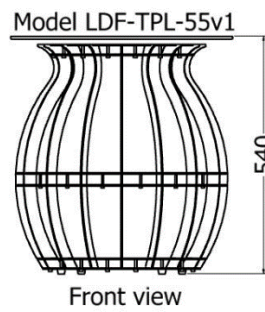

MODEL	HEIGHT (mm)	DIAMETER (mm)	Price (incl)
LDF-TR-3050	590	500	
LDF-TR-3040	520	450	
LDF-TR-3030v1	450	400	

MODEL LDF-ST-3050, 3040 & 3030v1

SIDE TABLES

Side Tables Triticea nested.

MODEL	HEIGHT (mm)	DIAMETER (mm)	Price (incl)
LDF-TR-3040	590	500	
LDF-TR-3030v1	520	450	

Model LDF-ST-3050 & 3040
Nested

Coffee Table Barrel Nested

MODEL	HEIGHT (mm)	DIAM. (mm)	Price (incl)
LDF-TTR-6040v1	415	600	R
LDF-TTR-6060	525	850	
LDF-TTR-9040	610	1100	

Model LDF-TTR-9040-7540-6040

Coffee Table Barrel

MODEL	HEIGHT (mm)	DIAM. (mm)	Price (incl)
LDF-TR-9040v1	600	1100	R
LDF-TR-7540v1	500	850	
LDF-TR-6040v1	415	600	

Model LDF-TR-9040v1/7540v1/6040v1

SIDE TABLES

MODEL	HEIGHT (mm)	DIAMETER (mm)	Price (incl)
LDF-TPL-44	210	405	
LDF-TPL-55	525		

Model LDF-TPL-55/44

SIDE TABLES

MODEL	HEIGHT (mm)	DIAMETER (mm)	Price (incl)
LDF-TPL-44v2	210	405	
LDF-TPL-55v1	525	500	

Side Tables Triticea nested.

MODEL	HEIGHT (mm)	DIAMETER (mm)	Price (incl)
LDF-ST-3040	520	400	
LDF-ST-3050	590	500	