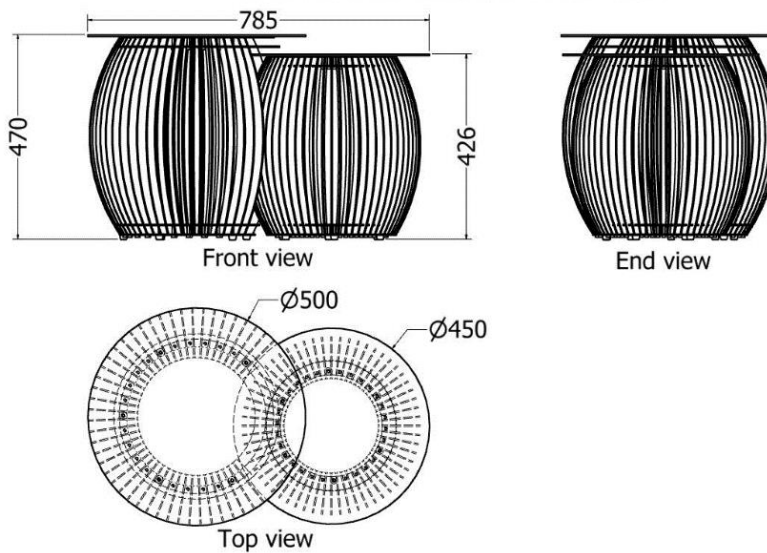

MODEL	HEIGHT (mm)	WIDTH (mm)	DEPTH (mm)	No. of slats
LDF-ST-6343v1	746	525	720	128 slats
LDF-SPST-6343v2	746	525	720	70 angled slats

Model LDF-ST-6343
Hollo oval

Side view

Front view

Top view

SIDE TABLES

Side Table Nereta Cataria

MODEL	HEIGHT (mm)	DIAMETER (mm)	Price (incl)
LDF-TR-4555	500	465	
LDF-TR-5545	500	570	

Round Side Tables Nested Pallida

MODEL	HEIGHT (mm)	DIA (mm)	Price (incl)
DBH-ST-4550	426	450	
DBH-ST-4560v4	470	500	

Model DBH-ST-4560v4 & DBH-ST-4550

SIDE TABLES

Round Side Tables Pallida

MODEL	HEIGHT (mm)	DIA (mm)	Price (incl)
LDF-ST-4560v3	460	500	
DBH-ST-4560v1	460	480	

Model LDF-ST-4560v3

SIDE TABLES

Side Table Four Elegance

MODEL	HEIGHT (mm)	Length (mm)	Width (mm)	Price (incl)
LDF-ST-7550	777	900	900	

Model LDF-ST-7550

Front view

Top view

SIDE TABLES

Side Table

MODEL	HEIGHT (mm)	Length (mm)	Width (mm)	Price (incl)
LDF-BHB-01	600	465	450	