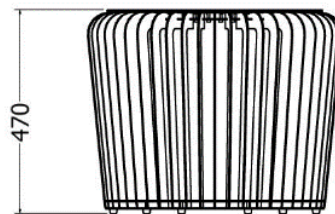

Coffee Table Barrel

MODEL	HEIGHT (mm)	DIAM. (mm)	Price (incl)
LDF-TR-9040v1	600	1000	R
LDF-TR-7540v1	500	850	
LDF-TR-6040v1	415	600	

Model LDF-TR-9040v1/7540v1/6040v1

Front view

Top view

SIDE TABLES

Side Tables Nested

Side Tables Nested Deusta

MODEL	HEIGHT (mm)	DIA (mm)	Price (incl)
LDF-TR-6050	325	635	
LDF-TR-6030v1	420	635	

Models LDF-TR-6050v2 & 6030v1

SIDE TABLES

Side Tables Nested

MODEL	HEIGHT (mm)	DIA (mm)	Price (incl)
LDF-TR-56060v1	460	585	
LDF-TR-56060v2	515	600	

SIDE TABLES

Side Tables Nested

MODEL	HEIGHT (mm)	DIA (mm)	Price (incl)
LDF-TR-56060v1	470	585	

Model LDF-TR-56060v1

Front view

Top view

SIDE TABLES

Side Tables Hollo oval.