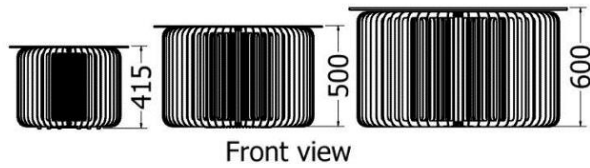

MODEL	HEIGHT (mm)	DIAMETER (mm)	Price (incl)
LDF-TR-3050	590	500	
LDF-TR-3040	520	450	
LDF-TR-3030v1	450	400	

MODEL LDF-ST-3050, 3040 & 3030v1

SIDE TABLES

Side Tables Triticea nested.

MODEL	HEIGHT (mm)	DIAMETER (mm)	Price (incl)
LDF-TR-3040	590	500	
LDF-TR-3030v1	520	450	

Model LDF-ST-3050 & 3040
Nested

Coffee Table Barrel Nested

MODEL	HEIGHT (mm)	DIAM. (mm)	Price (incl)
LDF-TTR-6040v1	415	600	R
LDF-TTR-6060	525	850	
LDF-TTR-9040	610	1100	

Model LDF-TTR-9040-7540-6040

Coffee Table Barrel

MODEL	HEIGHT (mm)	DIAM. (mm)	Price (incl)
LDF-TR-9040v1	600	1100	R
LDF-TR-7540v1	500	850	
LDF-TR-6040v1	415	600	

Model LDF-TR-9040v1/7540v1/6040v1

SIDE TABLES

MODEL	HEIGHT (mm)	DIAMETER (mm)	Price (incl)
LDF-TPL-44	210	405	
LDF-TPL-55	525		

Model LDF-TPL-55/44

SIDE TABLES

MODEL	HEIGHT (mm)	DIAMETER (mm)	Price (incl)
LDF-TPL-44v2	210	405	
LDF-TPL-55v1	525	500	

Side Tables Triticea nested.

MODEL	HEIGHT (mm)	DIAMETER (mm)	Price (incl)
LDF-ST-3040	520	400	
LDF-ST-3050	590	500	