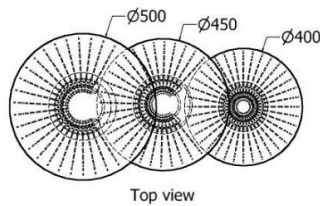

SIDE TABLES

Side Tables Hollo round nested.

MODEL	HEIGHT (mm)	DIAMETER (mm)	Price (incl)
LDF-SP-ST-4635	460	450	
LDF-SP-ST-5535v1	520	550	

Model LDF-SP-ST-5535v1 & 4635

SIDE TABLES

Side Tables Hollo round nested.

MODEL	HEIGHT (mm)	DIAMETER (mm)	Price (incl)
LDF-SP-ST-4030	425	350	
LDF-SP-ST-4635	460	450	

SIDE TABLES

Side Tables Hollo round.

MODEL	HEIGHT (mm)	DIAMETER (mm)	Price (incl)
LDF-SP-ST-4030	425	350	
LDF-SP-ST-4635	460	450	
LDF-SP-ST-5535	520	600	

SIDE TABLES

Side Table

MODEL	HEIGHT (mm)	Length (mm)	Price (incl)
LDF-ST-5058	580	500	

Model LDF-ST-5058

Front view

Top view

SIDE TABLES

Side Tables Triticea nested.

MODEL	HEIGHT (mm)	DIAMETER (mm)	Price (incl)
LDF-TR-3050	590	500	
LDF-TR-3040	520	450	
LDF-TR-3030v1	450	400	

MODEL LDF-ST-3050, 3040 & 3030v1

SIDE TABLES

Side Tables Triticea nested.

MODEL	HEIGHT (mm)	DIAMETER (mm)	Price (incl)
LDF-TR-3040	590	500	
LDF-TR-3030v1	520	450	