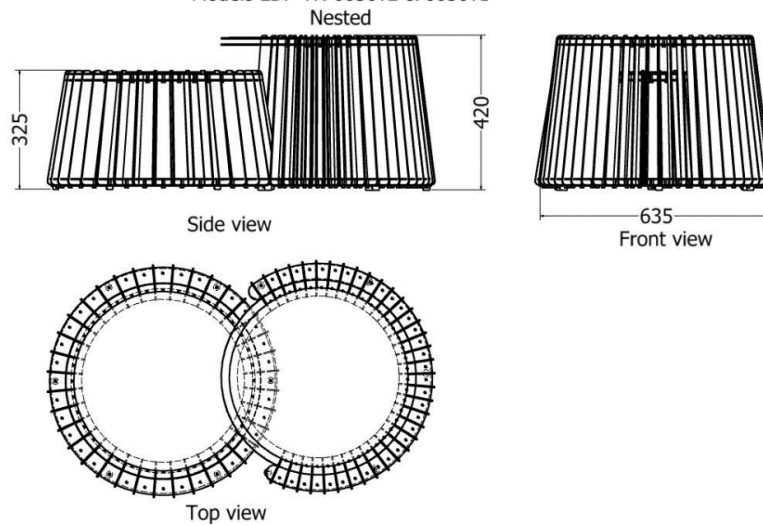

Model LDF-ST-3050 & 3040
Nested

SIDE TABLES

Coffee Table Barrel Nested

MODEL	HEIGHT (mm)	DIAM. (mm)	Price (incl)
LDF-TTR-6040v1	415	600	R
LDF-TTR-6060	525	850	
LDF-TTR-9040	600	1100	

Model LDF-TTR-9040-7540-6040

Coffee Table Barrel

MODEL	HEIGHT (mm)	DIAM. (mm)	Price (incl)
LDF-TR-9040v1	600	1000	R
LDF-TR-7540v1	500	850	
LDF-TR-6040v1	415	600	

Model LDF-TR-9040v1/7540v1/6040v1

Front view

Top view

SIDE TABLES

Side Tables Nested

Side Tables Nested Deusta

MODEL	HEIGHT (mm)	DIA (mm)	Price (incl)
LDF-TR-6050	325	635	
LDF-TR-6030v1	420	635	

Models LDF-TR-6050v2 & 6030v1

SIDE TABLES

Side Tables Nested

MODEL	HEIGHT (mm)	DIA (mm)	Price (incl)
LDF-TR-56060v1	460	585	
LDF-TR-56060v2	515	600	

SIDE TABLES

Side Tables Nested

MODEL	HEIGHT (mm)	DIA (mm)	Price (incl)
LDF-TR-56060v1	470	585	

Model LDF-TR-56060v1

Front view

Top view

SIDE TABLES

Side Tables Hollo oval.