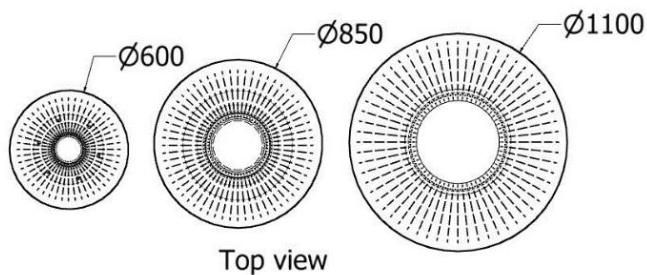

MODEL	HEIGHT (mm)	DIAMETER (mm)	Price (incl)
LDF-TR-3050	590	500	
LDF-TR-3040	520	450	
LDF-TR-3030v1	450	400	

MODEL LDF-ST-3050, 3040 & 3030v1

SIDE TABLES

Side Tables Triticea nested.

MODEL	HEIGHT (mm)	DIAMETER (mm)	Price (incl)
LDF-TR-3040	590	500	
LDF-TR-3030v1	520	450	

Model LDF-ST-3050 & 3040
Nested

Coffee Table Barrel Nested

MODEL	HEIGHT (mm)	DIAM. (mm)	Price (incl)
LDF-TTR-6040v1	415	600	R
LDF-TTR-6060	525	850	
LDF-TTR-9040	610	1100	

Model LDF-TTR-9040-7540-6040

Coffee Table Barrel

MODEL	HEIGHT (mm)	DIAM. (mm)	Price (incl)
LDF-TR-9040v1	600	1100	R
LDF-TR-7540v1	500	850	
LDF-TR-6040v1	415	600	

Model LDF-TR-9040v1/7540v1/6040v1

SIDE TABLES

MODEL	HEIGHT (mm)	DIAMETER (mm)	Price (incl)
LDF-TPL-44	210	405	
LDF-TPL-55	525		

Model LDF-TPL-55/44

SIDE TABLES

MODEL	HEIGHT (mm)	DIAMETER (mm)	Price (incl)
LDF-TPL-44v2	210	405	
LDF-TPL-55v1	525	500	

Side Tables Triticea nested.

MODEL	HEIGHT (mm)	DIAMETER (mm)	Price (incl)
LDF-ST-3040	520	400	
LDF-ST-3050	590	500	