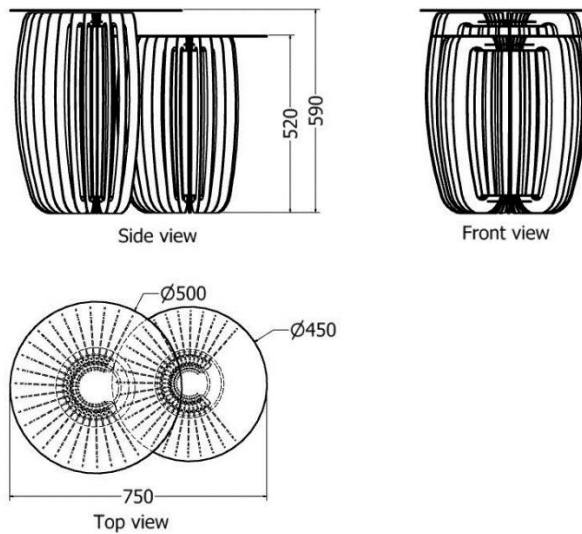

SIDE TABLES

Side Table

MODEL	HEIGHT (mm)	Length (mm)	Price (incl)
LDF-ST-5058	580	500	

Model LDF-ST-5058

Front view

Top view

SIDE TABLES

Side Tables Triticea nested.

MODEL	HEIGHT (mm)	DIAMETER (mm)	Price (incl)
LDF-TR-3050	590	500	
LDF-TR-3040	520	450	
LDF-TR-3030v1	450	400	

MODEL LDF-ST-3050, 3040 & 3030v1

SIDE TABLES

Side Tables Triticea nested.

MODEL	HEIGHT (mm)	DIAMETER (mm)	Price (incl)
LDF-TR-3040	590	500	
LDF-TR-3030v1	520	450	

Model LDF-ST-3050 & 3040
Nested

Coffee Table Barrel Nested

MODEL	HEIGHT (mm)	DIAM. (mm)	Price (incl)
LDF-TTR-6040v1	415	600	R
LDF-TTR-6060	525	850	
LDF-TTR-9040	610	1100	

Model LDF-TTR-9040-7540-6040

Coffee Table Barrel

MODEL	HEIGHT (mm)	DIAM. (mm)	Price (incl)
LDF-TR-9040v1	600	1100	R
LDF-TR-7540v1	500	850	
LDF-TR-6040v1	415	600	

Model LDF-TR-9040v1/7540v1/6040v1

SIDE TABLES

MODEL	HEIGHT (mm)	DIAMETER (mm)	Price (incl)
LDF-TPL-44	210	405	
LDF-TPL-55	525		