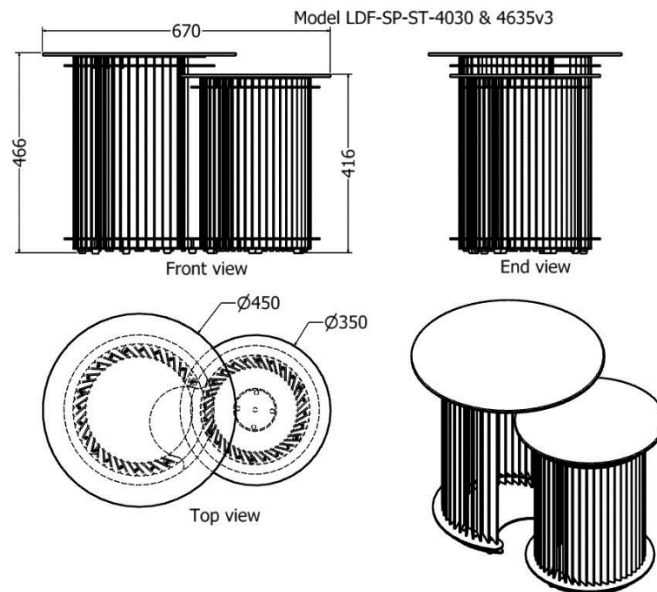

SIDE TABLES

Side Tables Hollo round nested.

MODEL	HEIGHT (mm)	DIAMETER (mm)	Price (incl)
LDF-SP-ST-4635	460	450	
LDF-SP-ST-5535v1	520	550	

Model LDF-SP-ST-5535v1 & 4635

SIDE TABLES

Side Tables Hollo round nested.

MODEL	HEIGHT (mm)	DIAMETER (mm)	Price (incl)
LDF-SP-ST-4030	425	350	
LDF-SP-ST-4635	460	450	

SIDE TABLES

Side Tables Hollo round.

MODEL	HEIGHT (mm)	DIAMETER (mm)	Price (incl)
LDF-SP-ST-4030	425	350	
LDF-SP-ST-4635	460	450	
LDF-SP-ST-5535	520	600	

SIDE TABLES

Side Table

MODEL	HEIGHT (mm)	Length (mm)	Price (incl)
LDF-ST-5058	580	500	

Model LDF-ST-5058

Front view

Top view

SIDE TABLES

Side Tables Triticea nested.