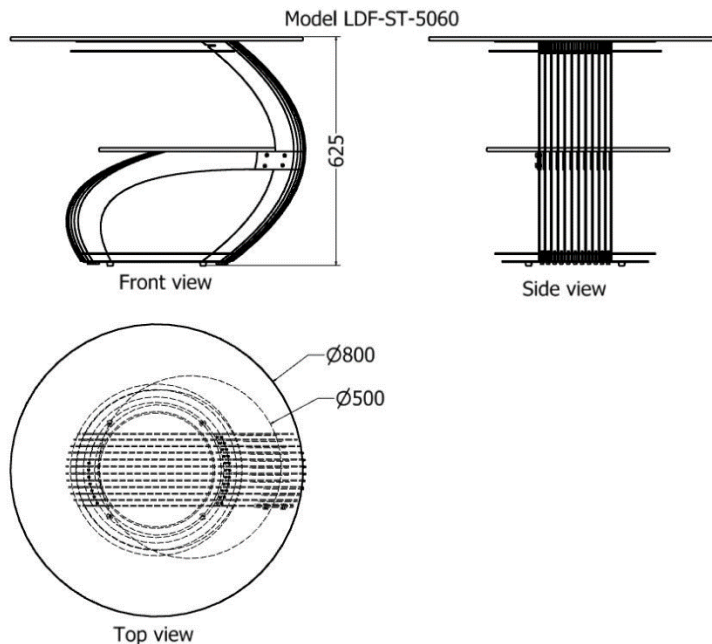

Model DBH-ST-4560v4 & DBH-ST-4550

SIDE TABLES

Round Side Tables Pallida

MODEL	HEIGHT (mm)	DIA (mm)	Price (incl)
LDF-ST-4560v3	460	500	
DBH-ST-4560v1	460	480	

Model LDF-ST-4560v3

SIDE TABLES

Side Table Four Elegance

MODEL	HEIGHT (mm)	Length (mm)	Width (mm)	Price (incl)
LDF-ST-7550	777	900	900	

Model LDF-ST-7550

Front view

Top view

SIDE TABLES

Side Table

MODEL	HEIGHT (mm)	Length (mm)	Width (mm)	Price (incl)
LDF-BHB-01	600	465	450	

Model LDF-BHB-01-16

SIDE TABLES

Tear Drop Side Table

MODEL	HEIGHT (mm)	Length (mm)	Width (mm)	Price (incl)
LDF-ST-4567	450	600	600	

Model LDF-ST-4567

SIDE TABLES

Off-set Tear Drop Side Table

MODEL	HEIGHT (mm)	Dia (mm)	Price (incl)
LDF-ST-5060	625	800	