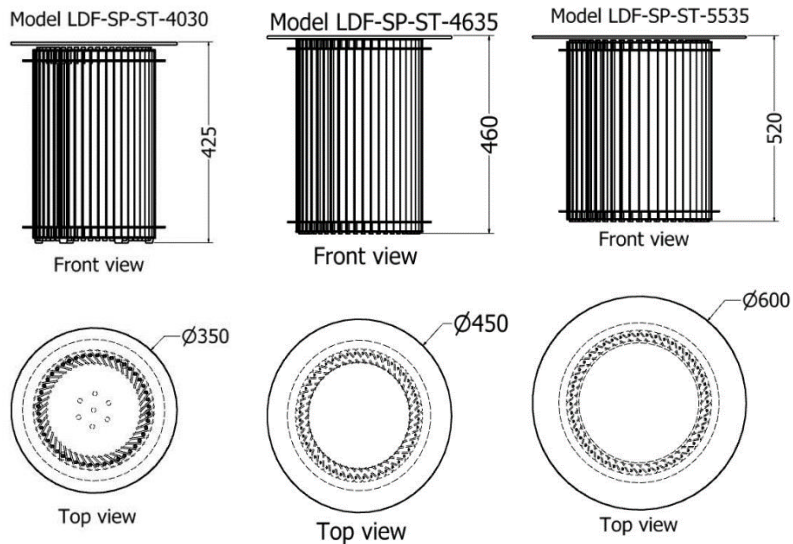

SIDE TABLES

Side Tables Hollo round nested.

MODEL	HEIGHT (mm)	DIAMETER (mm)	Price (incl)
LDF-SP-ST-4635	460	450	
LDF-SP-ST-5535v1	520	550	

Model LDF-SP-ST-5535v1 & 4635

SIDE TABLES

Side Tables Hollo round nested.

MODEL	HEIGHT (mm)	DIAMETER (mm)	Price (incl)
LDF-SP-ST-4030	425	350	
LDF-SP-ST-4635	460	450	

SIDE TABLES

Side Tables Hollo round.

MODEL	HEIGHT (mm)	DIAMETER (mm)	Price (incl)
LDF-SP-ST-4030	425	350	
LDF-SP-ST-4635	460	450	
LDF-SP-ST-5535	520	600	

SIDE TABLES

Side Table

MODEL	HEIGHT (mm)	Length (mm)	Price (incl)
LDF-ST-5058	580	500	

Model LDF-ST-5058

Front view

Top view

SIDE TABLES

Side Tables Triticea nested.

MODEL	HEIGHT (mm)	DIAMETER (mm)	Price (incl)
LDF-TR-3050	590	500	
LDF-TR-3040	520	450	
LDF-TR-3030v1	450	400	

MODEL LDF-ST-3050, 3040 & 3030v1

SIDE TABLES

Side Tables Triticea nested.

MODEL	HEIGHT (mm)	DIAMETER (mm)	Price (incl)
LDF-TR-3040	590	500	
LDF-TR-3030v1	520	450	