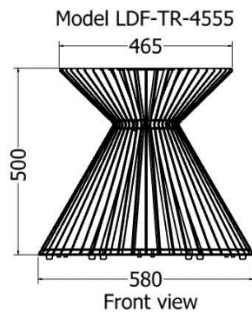

Side Tables Nested Deusta

MODEL	HEIGHT (mm)	DIA (mm)	Price (incl)
LDF-TR-6050	325	635	
LDF-TR-6030v1	420	635	

Models LDF-TR-6050v2 & 6030v1

SIDE TABLES

Side Tables Nested

MODEL	HEIGHT (mm)	DIA (mm)	Price (incl)
LDF-TR-56060v1	460	585	
LDF-TR-56060v2	515	600	

SIDE TABLES

Side Tables Nested

MODEL	HEIGHT (mm)	DIA (mm)	Price (incl)
LDF-TR-56060v1	470	585	

Model LDF-TR-56060v1

Front view

Top view

SIDE TABLES

Side Tables Hollo oval.

MODEL	HEIGHT (mm)	WIDTH (mm)	DEPTH (mm)	No. of slats
LDF-ST-6343v1	746	525	720	128 slats
LDF-SPST-6343v2	746	525	720	70 angled slats

Model LDF-ST-6343
Hollo oval

Side view

Front view

Top view

SIDE TABLES

Side Table Nereta Cataria

MODEL	HEIGHT (mm)	DIAMETER (mm)	Price (incl)
LDF-TR-4555	500	465	
LDF-TR-5545	500	570	

Round Side Tables Nested Pallida

MODEL	HEIGHT (mm)	DIA (mm)	Price (incl)
DBH-ST-4550	426	450	
DBH-ST-4560v4	470	500	