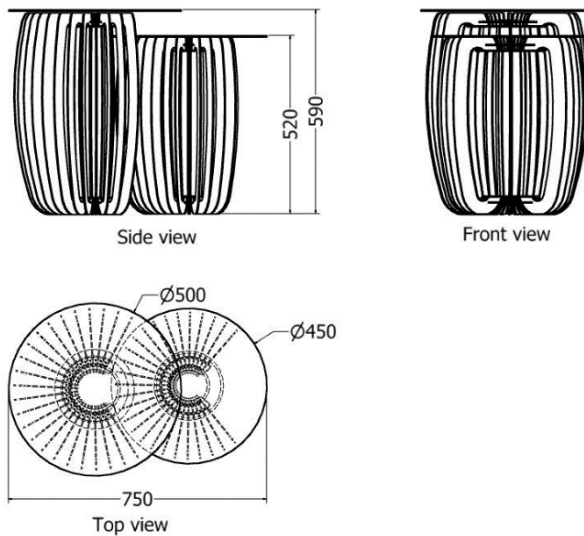

MODEL	HEIGHT (mm)	DIAM. (mm)	Price (incl)
LDF-TR-9040v1	600	1100	R
LDF-TR-7540v1	500	850	
LDF-TR-6040v1	415	600	

Model LDF-TR-9040v1/7540v1/6040v1

SIDE TABLES

MODEL	HEIGHT (mm)	DIAMETER (mm)	Price (incl)
LDF-TPL-44	210	405	
LDF-TPL-55	525		

Model LDF-TPL-55/44

SIDE TABLES

MODEL	HEIGHT (mm)	DIAMETER (mm)	Price (incl)
LDF-TPL-44v2	210	405	
LDF-TPL-55v1	525	500	

Side Tables Triticea nested.

MODEL	HEIGHT (mm)	DIAMETER (mm)	Price (incl)
LDF-ST-3040	520	400	
LDF-ST-3050	590	500	

Model LDF-ST-3050 & 3040
Nested

SIDE TABLES

Coffee Table Barrel Nested

MODEL	HEIGHT (mm)	DIAM. (mm)	Price (incl)
LDF-TTR-6040v1	415	600	R
LDF-TTR-6060	525	850	
LDF-TTR-9040	600	1100	

Model LDF-TTR-9040-7540-6040

Coffee Table Barrel

MODEL	HEIGHT (mm)	DIAM. (mm)	Price (incl)
LDF-TR-9040v1	600	1000	R
LDF-TR-7540v1	500	850	
LDF-TR-6040v1	415	600	

Model LDF-TR-9040v1/7540v1/6040v1

Front view

Top view

SIDE TABLES

Side Tables Nested