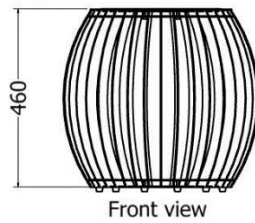

MODEL	HEIGHT (mm)	WIDTH (mm)	DEPTH (mm)	No. of slats
LDF-ST-6343v1	746	525	720	128 slats
LDF-SPST-6343v2	746	525	720	70 angled slats

Model LDF-ST-6343
Hollo oval

Side view

Front view

Top view

SIDE TABLES

Side Table Nereta Cataria

MODEL	HEIGHT (mm)	DIAMETER (mm)	Price (incl)
LDF-TR-4555	500	465	
LDF-TR-5545	500	570	

Round Side Tables Nested Pallida

MODEL	HEIGHT (mm)	DIA (mm)	Price (incl)
DBH-ST-4550	426	450	
DBH-ST-4560v4	470	500	

Model DBH-ST-4560v4 & DBH-ST-4550

SIDE TABLES

Round Side Tables Pallida

MODEL	HEIGHT (mm)	DIA (mm)	Price (incl)
LDF-ST-4560v3	460	500	
DBH-ST-4560v1	460	480	

Model LDF-ST-4560v3

SIDE TABLES

Side Table Four Elegance

MODEL	HEIGHT (mm)	Length (mm)	Width (mm)	Price (incl)
LDF-ST-7550	777	900	900	

Model LDF-ST-7550

Front view

Top view

SIDE TABLES

Side Table

MODEL	HEIGHT (mm)	Length (mm)	Width (mm)	Price (incl)
LDF-BHB-01	600	465	450	