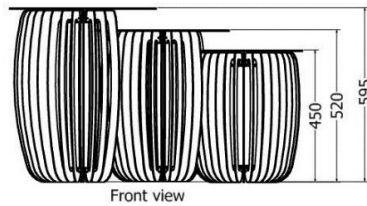

SIDE TABLES

Side Tables Hollo round nested.

MODEL	HEIGHT (mm)	DIAMETER (mm)	Price (incl)
LDF-SP-ST-4635	460	450	
LDF-SP-ST-5535v1	520	550	

Model LDF-SP-ST-5535v1 & 4635

SIDE TABLES

Side Tables Hollo round nested.

MODEL	HEIGHT (mm)	DIAMETER (mm)	Price (incl)
LDF-SP-ST-4030	425	350	
LDF-SP-ST-4635	460	450	

SIDE TABLES

Side Tables Hollo round.

MODEL	HEIGHT (mm)	DIAMETER (mm)	Price (incl)
LDF-SP-ST-4030	425	350	
LDF-SP-ST-4635	460	450	
LDF-SP-ST-5535	520	600	

SIDE TABLES

Side Table

MODEL	HEIGHT (mm)	Length (mm)	Price (incl)
LDF-ST-5058	580	500	

Model LDF-ST-5058

Front view

Top view

SIDE TABLES

Side Tables Triticea nested.

MODEL	HEIGHT (mm)	DIAMETER (mm)	Price (incl)
LDF-TR-3050	590	500	
LDF-TR-3040	520	450	
LDF-TR-3030v1	450	400	

MODEL LDF-ST-3050, 3040 & 3030v1

SIDE TABLES

Side Tables Triticea nested.

MODEL	HEIGHT (mm)	DIAMETER (mm)	Price (incl)
LDF-TR-3040	590	500	
LDF-TR-3030v1	520	450	