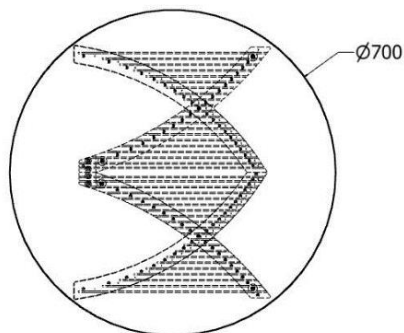

MODEL	HEIGHT (mm)	DIAMETER (mm)	Price (incl)
LDF-SP-ST-4640	475	550	
LDF-SP-ST-7040	575	800	

Side Tables Tulip nested.

MODEL	HEIGHT (mm)	DIAMETER (mm)	Price (incl)
LDF-SP-ST-4640	450	550	
LDF-SP-ST-5505	520	700	

Side Table Tulip

MODEL	HEIGHT (mm)	DIAMETER (mm)	Price (incl)
LDF-SP-ST-4640	470	550	
LDF-SP-ST-5055	520	800	
LDF-SP-ST-7040	580	900	

SIDE TABLES

Curvaceous Side Table

MODEL	HEIGHT (mm)	Diam (mm)	Price (incl)
LDF-SP-ST-4060	400	700	

Model LDF-SP-ST-4060

Front view

Side view

Top view

SIDE TABLES

Side Tables Hollo round nested.

MODEL	HEIGHT (mm)	DIAMETER (mm)	Price (incl)
LDF-SP-ST-4030	416	350	
LDF-SP-ST-4635v3	466	450	
LDF-SP-ST-5535v1	516	550	