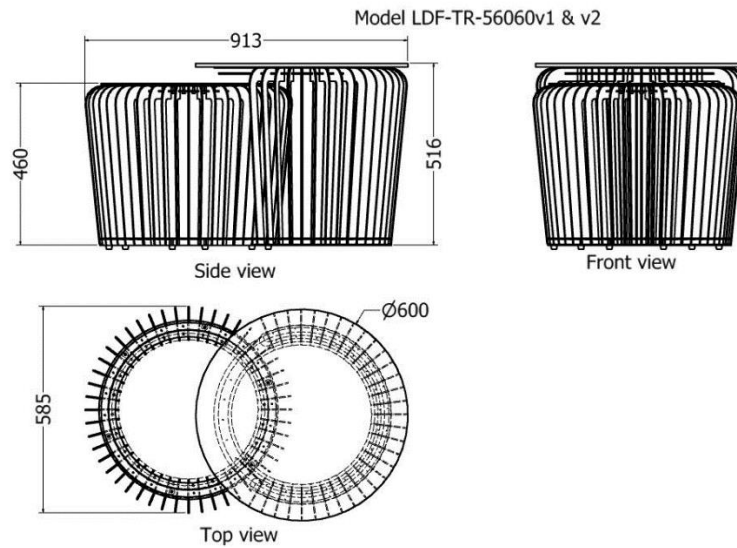

MODEL	HEIGHT (mm)	DIAM. (mm)	Price (incl)
LDF-TR-9040v1	600	1100	R
LDF-TR-7540v1	500	850	
LDF-TR-6040v1	415	600	

Model LDF-TR-9040v1/7540v1/6040v1

SIDE TABLES

MODEL	HEIGHT (mm)	DIAMETER (mm)	Price (incl)
LDF-TPL-44	210	405	
LDF-TPL-55	525		

Coffee Table Barrel

MODEL	HEIGHT (mm)	DIAM. (mm)	Price (incl)
LDF-TR-9040v1	600	1000	R
LDF-TR-7540v1	500	850	
LDF-TR-6040v1	415	600	

Model LDF-TR-9040v1/7540v1/6040v1

Front view

Top view

SIDE TABLES

Side Tables Nested

Side Tables Nested Deusta

MODEL	HEIGHT (mm)	DIA (mm)	Price (incl)
LDF-TR-6050	325	635	
LDF-TR-6030v1	420	635	

Models LDF-TR-6050v2 & 6030v1

SIDE TABLES

Side Tables Nested

MODEL	HEIGHT (mm)	DIA (mm)	Price (incl)
LDF-TR-56060v1	460	585	
LDF-TR-56060v2	515	600	

SIDE TABLES

Side Tables Nested

MODEL	HEIGHT (mm)	DIA (mm)	Price (incl)
LDF-TR-56060v1	470	585	

Model LDF-TR-56060v1

Front view

Top view

SIDE TABLES

Side Tables Hollo oval.