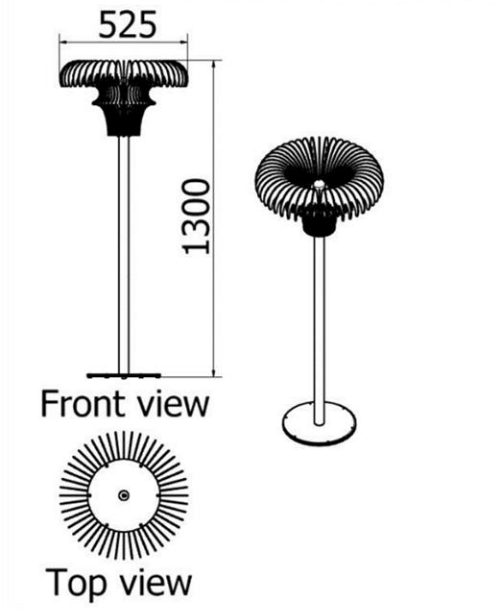

Name	MODEL	HEIGHT (mm)	WIDTH (mm)
Blue Disa	LDF-LST-5230v1	1300	525

Model LDF-LST-5230v1