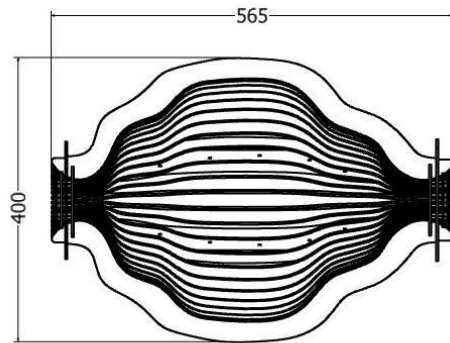

# FEATURES

*Fruit Bowl*

MODEL	HEIGHT (mm)	DIAM. (mm)	Price (incl)
LDF-LB-4015	155	360	R1 910

Model LDF-LB-4015

Front view

Top view

# FEATURES

*Pineapple Fruit Bowl*

MODEL	HEIGHT (mm)	Length (mm)	Width (mm)	Price (incl)
LDF-LB-5035	245	620	445	R4 498

Model LDF-LB-5035

Front view

End view

Top view

# FEATURES

*Kiwi Fruit Bowl*

MODEL	HEIGHT (mm)	Length (mm)	Width (mm)	Price
LDF-LB-5030	215	565	400	R4 100

Model LDF-LB-5030

Front view

End view

Top view

# FEATURES

*Apple Fruit Bowl*

MODEL	HEIGHT (mm)	Length (mm)	Width (mm)	Price (incl)
LDF-LB-4040	220	370	370	R3 060

Model LDF-LB-4040

Front view

Side view

Top view