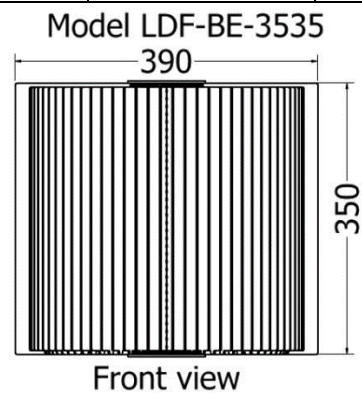

# CATALOGUE

*Bookends Roberto*

MODEL	HEIGHT (mm)	WIDTH (mm)	DEPTH (mm)	Price (incl)
LDF-BE-3030	270	290	150	R4 150
LDF-BE-3535				

# FEATURES

*Bread Bin Benji*

MODEL	HEIGHT (mm)	WIDTH (mm)	DEPTH (mm)	Price (incl)
LDF-BB-3020	220	440	320	R5 710

Model LDF-BB-3020v1

# FEATURES

*Fruit Bowl*

MODEL	HEIGHT (mm)	DIAM. (mm)	Price (incl)
LDF-LB-4015	155	360	R1 910

Model LDF-LB-4015

Front view

Top view

MODEL	HEIGHT (mm)	DIAM. (mm)	Price (incl)
LDF-V-3030v1	365	325	R3 845

Model LDF-V-3030v1

Front view

Top view