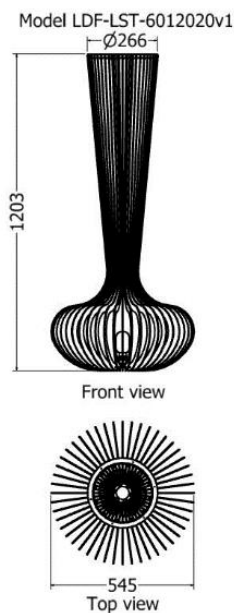

MODEL	HEIGHT (mm)	WIDTH (mm)	Price (incl)
LDF-LST-6012020	1200	545