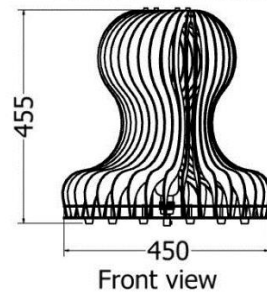

*Golf Ball Features Ryano*

MODEL	HEIGHT (mm)	WIDTH (mm)	Price (incl)
LDF-LS-2020	450	200	
LDF-LS-3030	500	300	
LDF-LS-4040	650	400	

Models LDF-LS-4040v2, LDF-LS-3030v2 & LDF-LS-2020v2

# FEATURES

*Jar Features*

MODEL	HEIGHT (mm)	WIDTH (mm)	Price (incl)
LDF-J-4020	420	210	
LDF-J-4520	465	410	
LDF-J-5030	456	380	

Model LDF-J-5030

Front view

Top view

*Jar Features*

MODEL	HEIGHT (mm)	WIDTH (mm)	Price (incl)
LDF-J-4520	465	410	

Model LDF-J-4520

Front view

Top view

*Jar Features*

MODEL	HEIGHT (mm)	WIDTH (mm)	Price (incl)
LDF-J-4020	420	210	

Model LDF-J-4020v1

Front view

Top view

*Octopus Features Jethro*

MODEL	HEIGHT (mm)	WIDTH (mm)	Price (incl)
LDF-SP3030	455	450	

Model LDF-SP5030

MODEL	HEIGHT (mm)	WIDTH (mm)	Price (incl)
LDF-SP2020	235	225	

Model LDF-SP2020

Front view

225  
Top view