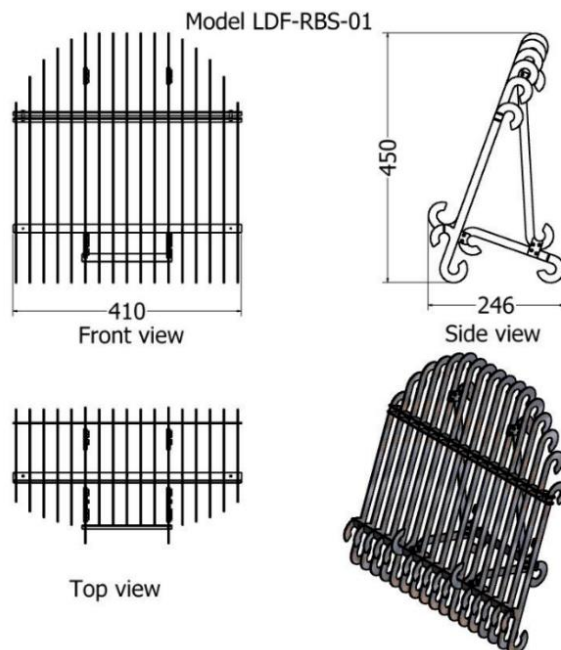

# FEATURES

*Bread Bin Benji*

MODEL	HEIGHT (mm)	WIDTH (mm)	DEPTH (mm)	Price (incl)
LDF-BB-3020	220	440	320	R5 710

Model LDF-BB-3020v1

# FEATURES

*Laundry Bin*

MODEL	HEIGHT (mm)	WIDTH (mm)	DEPTH (mm)	Price (incl)
LDF-LB-353575	750	400	400	R13 120

Model LDF-LB-353575

# FEATURES

*Recipe Book Stand*

MODEL	HEIGHT (mm)	WIDTH (mm)	DEPTH	Price (incl)
LDF-RB-01	450	410	250	R1 590

# FEATURES

*Wall wine rack*

MODEL	HEIGHT (mm)	WIDTH (mm)	DEPTH (mm)	Price (incl) single
LDF-WR25012030	1835	300	320	R5 985

LDF-WR-25012030

*Fruit Bowl Tash*

MODEL	HEIGHT (mm)	DIAM. (mm)	Price (incl)
LDF-LB-3020	250	555	R5 465
LDF-LB-4020	200	460	R4 500
LDF-LB-3015	140	330	R2 860