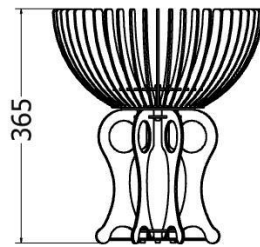

# FEATURES

*Pineapple Fruit Bowl*

MODEL	HEIGHT (mm)	Length (mm)	Width (mm)	Price (incl)
LDF-LB-5035	245	620	445	R4 498

Model LDF-LB-5035

Front view

End view

Top view

# FEATURES

*Apple Fruit Bowl*

MODEL	HEIGHT (mm)	Length (mm)	Width (mm)	Price (incl)
LDF-LB-4040	220	370	370	R3 060

Model LDF-LB-4040

Front view

Side view

Top view

# FEATURES

*Lip Stick Bowl*

MODEL	HEIGHT (mm)	Length (mm)	Width (mm)	Price (incl)
LDF-LB-5025	180	500	330	R3 320

Model LDF-LB-5025

Front view

End view

Top view

*Bowl Nicci*

MODEL	HEIGHT (mm)	DIAM. (mm)	Price (incl)
LDF-V-3030v1	365	325	R3 845

Model LDF-V-3030v1

Front view

Top view