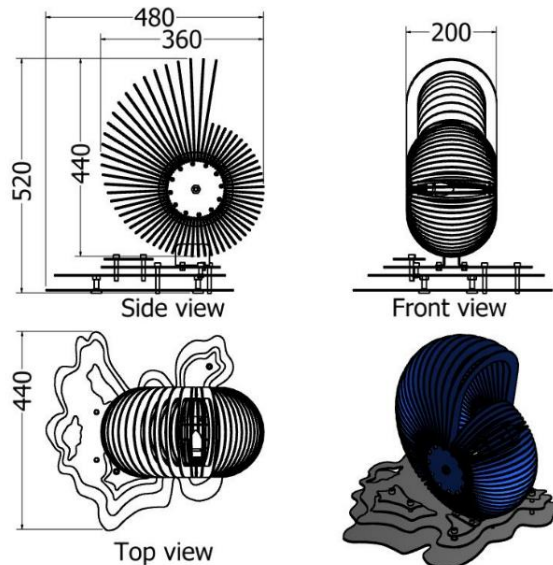

# FEATURES

*Jar Features*

MODEL	HEIGHT (mm)	WIDTH (mm)	Price (incl)
LDF-J-4020	420	210	
LDF-J-4520	465	410	
LDF-J-5030	456	380	

Model LDF-J-5030

Front view

Top view

*Jar Features*

MODEL	HEIGHT (mm)	WIDTH (mm)	Price (incl)
LDF-J-4520	465	410	

Model LDF-J-4520

Front view

Top view

*Jar Features*

MODEL	HEIGHT (mm)	WIDTH (mm)	Price (incl)
LDF-J-4020	420	210	

Model LDF-J-4020v1

Front view

Top view

*Octopus Features Jethro*

MODEL	HEIGHT (mm)	WIDTH (mm)	Price (incl)
LDF-SP3030	455	450	

Model LDF-SP5030

MODEL	HEIGHT (mm)	WIDTH (mm)	Price (incl)
LDF-SP2020	235	225	

Model LDF-SP2020

Front view

225  
Top view

*Spiral Shell Feature Hannah*

MODEL	HEIGHT (mm)	Depth (mm)	WIDTH (mm)	Price (incl)
LDF-403020	520	440	200	

Model LDF-LSS-403020v5

*Jug Feature Lukie*

MODEL	HEIGHT (mm)	WIDTH (mm)	Price (incl)
LDF-LS-Mv2	765	390	