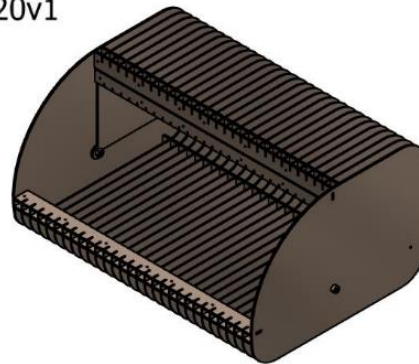

# CATALOGUE

*Bookends Roberto*

MODEL	HEIGHT (mm)	WIDTH (mm)	DEPTH (mm)	Price (incl)
LDF-BE-3030	270	290	150	R4 150
LDF-BE-3535				

# FEATURES

*Bread Bin Benji*

MODEL	HEIGHT (mm)	WIDTH (mm)	DEPTH (mm)	Price (incl)
LDF-BB-3020	220	440	320	R5 710

Model LDF-BB-3020v1