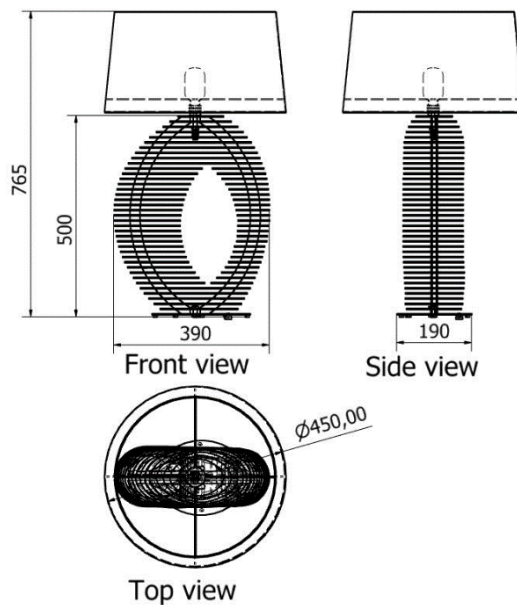

MODEL	HEIGHT (mm)	WIDTH (mm)	Price (incl)
LDF-LS-Mv2	765	390	

Model LDF-LSMv2