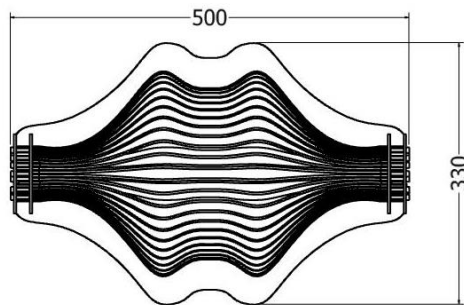

# FEATURES

*Apple Fruit Bowl*

MODEL	HEIGHT (mm)	Length (mm)	Width (mm)	Price (incl)
LDF-LB-4040	220	370	370	R3 060

Model LDF-LB-4040

Front view

Side view

Top view

# FEATURES

*Lip Stick Bowl*

MODEL	HEIGHT (mm)	Length (mm)	Width (mm)	Price (incl)
LDF-LB-5025	180	500	330	R3 320

Model LDF-LB-5025

Front view

End view

Top view

*Bowl Nicci*

MODEL	HEIGHT (mm)	DIAM. (mm)	Price (incl)
LDF-V-3030v1	365	325	R3 845

Model LDF-V-3030v1

Front view

Top view