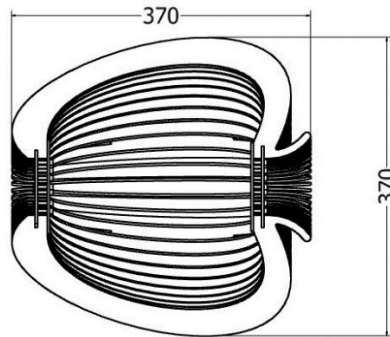

# FEATURES

*Pineapple Fruit Bowl*

MODEL	HEIGHT (mm)	Length (mm)	Width (mm)	Price (incl)
LDF-LB-5035	245	620	445	R4 498

Model LDF-LB-5035

Front view

End view

Top view

# FEATURES

*Kiwi Fruit Bowl*

MODEL	HEIGHT (mm)	Length (mm)	Width (mm)	Price
LDF-LB-5030	215	565	400	R4 100

Model LDF-LB-5030

Front view

End view

Top view

# FEATURES

*Apple Fruit Bowl*

MODEL	HEIGHT (mm)	Length (mm)	Width (mm)	Price (incl)
LDF-LB-4040	220	370	370	R3 060

Model LDF-LB-4040

Front view

Side view

Top view

# FEATURES

*Lip Stick Bowl*

MODEL	HEIGHT (mm)	Length (mm)	Width (mm)	Price (incl)
LDF-LB-5025	180	500	330	R3 320

Model LDF-LB-5025

Front view

End view

Top view

*Bowl Nicci*