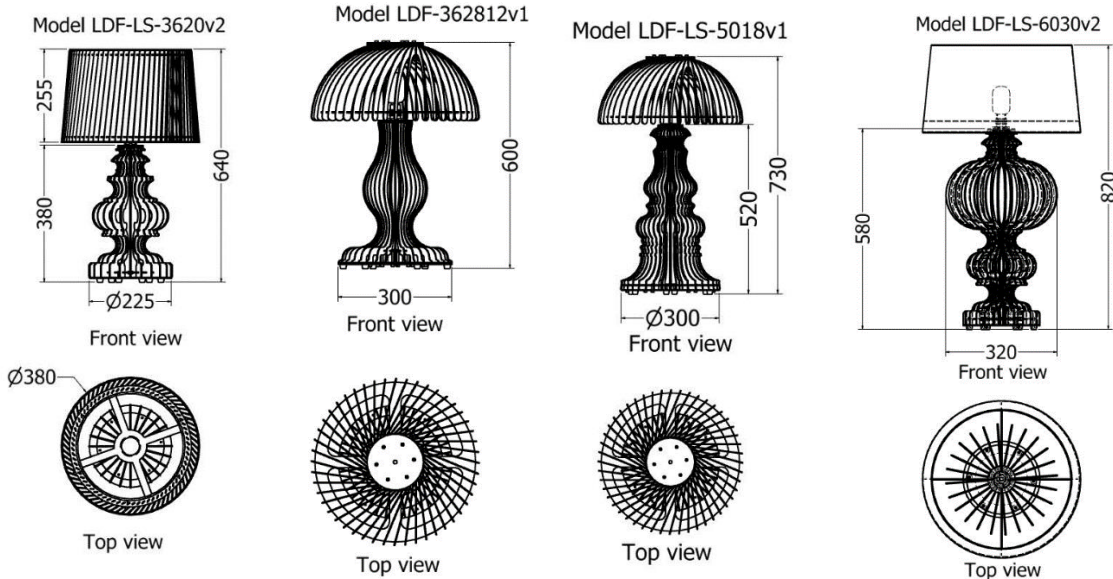

# FEATURES

*Lip Stick Bowl*

MODEL	HEIGHT (mm)	Length (mm)	Width (mm)	Price (incl)
LDF-LB-5025	180	500	330	R3 320

Model LDF-LB-5025

Front view

End view

Top view

*Bowl Nicci*

MODEL	HEIGHT (mm)	DIAM. (mm)	Price (incl)
LDF-V-3030v1	365	325	R3 845

Model LDF-V-3030v1

Front view

Top view

# FEATURES

*Candle Holder Demi*

MODEL	HEIGHT (mm)	DIAM. (mm)	Price (incl)
LDF-CH-2533v2	350	250	R5 770

Model LDF-CH-2533

Front view

Top view

### Ornate features

MODEL	HEIGHT (mm)	WIDTH (mm)	Price (incl)
LDF-LS-3620	640	225	
LDF-LS-362812	600	300	
LDF-LS-5018	730	300	
LDF-LS-6030	820	320	

A separate lighting kit can be bought to retrofit the above with an electrical supply cord and switch, lamp holder, light bulb, and lamp shade of your choice.