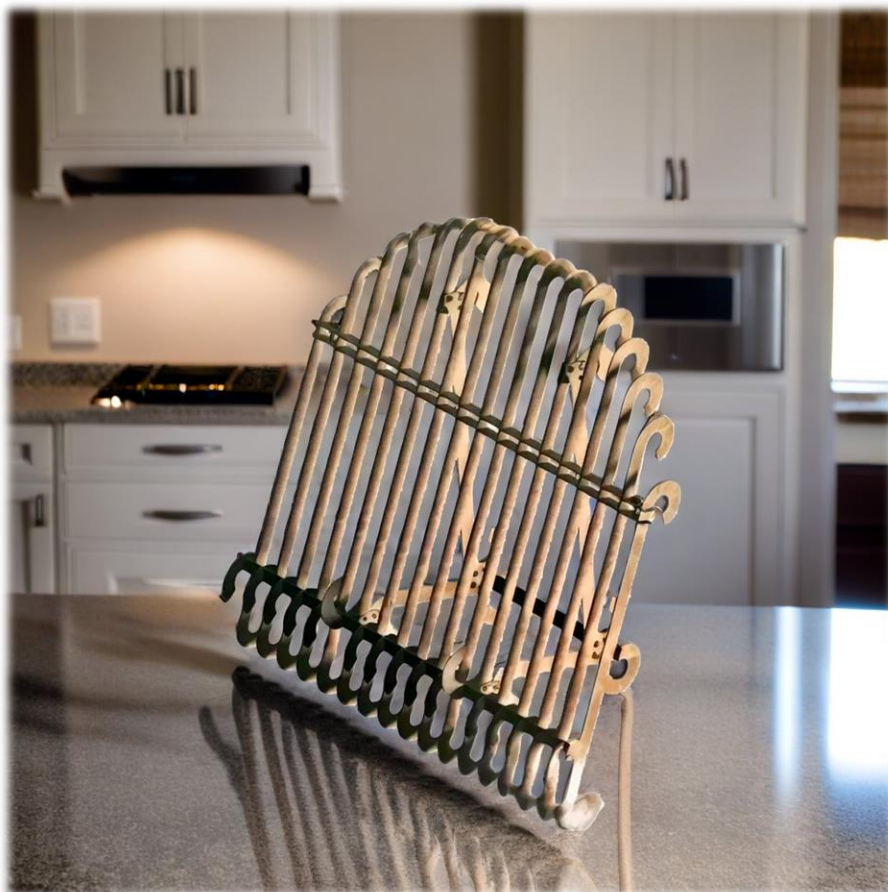

# FEATURES

*Recipe Book Stand*

MODEL	HEIGHT (mm)	WIDTH (mm)	DEPTH	Price (incl)
LDF-RB-01	450	410	250	R1 590