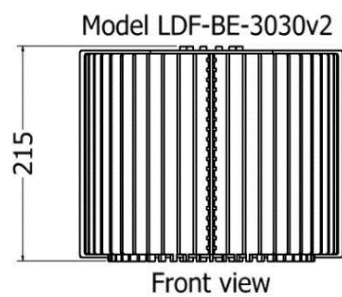

# CATALOGUE

*Bookends Roberto*

MODEL	HEIGHT (mm)	WIDTH (mm)	DEPTH (mm)	Price (incl)
LDF-BE-3030	270	290	150	R4 150
LDF-BE-3535				

# FEATURES

*Bread Bin Benji*

MODEL	HEIGHT (mm)	WIDTH (mm)	DEPTH (mm)	Price (incl)
LDF-BB-3020	220	440	320	R5 710

Model LDF-BB-3020v1