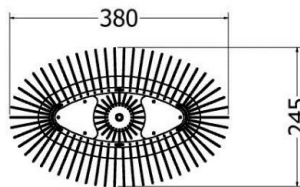

# FEATURES

*Apple Fruit Bowl*

MODEL	HEIGHT (mm)	Length (mm)	Width (mm)	Price (incl)
LDF-LB-4040	220	370	370	R3 060

Model LDF-LB-4040

Front view

Side view

Top view

*Golf Ball Features Ryano*

MODEL	HEIGHT (mm)	WIDTH (mm)	Price (incl)
LDF-LS-2020	450	200	
LDF-LS-3030	500	300	
LDF-LS-4040	650	400	

Models LDF-LS-4040v2, LDF-LS-3030v2 & LDF-LS-2020v2

# FEATURES

*Jar Features*

MODEL	HEIGHT (mm)	WIDTH (mm)	Price (incl)
LDF-J-4020	420	210	
LDF-J-4520	465	410	
LDF-J-5030	456	380	

Model LDF-J-5030

Front view

Top view

*Jar Features*

MODEL	HEIGHT (mm)	WIDTH (mm)	Price (incl)
LDF-J-4520	465	410	

Model LDF-J-4520

Front view

Top view

*Jar Features*

MODEL	HEIGHT (mm)	WIDTH (mm)	Price (incl)
LDF-J-4020	420	210	

Model LDF-J-4020v1

Front view

Top view