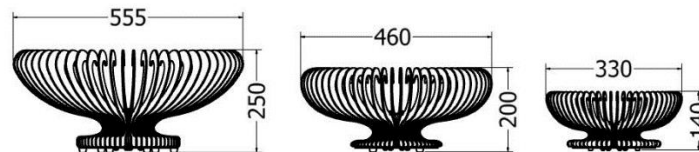

MODEL	HEIGHT (mm)	DIAM. (mm)	Price (incl)
LDF-LB-3020	250	555	R5 465
LDF-LB-4020	200	460	R4 500
LDF-LB-3015	140	330	R2 860

Model LDF-LB-4020, 3020, 3015

Front views