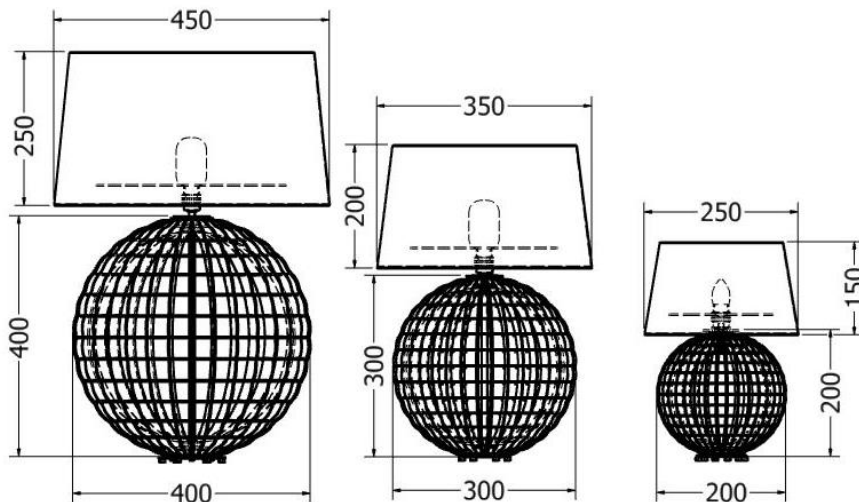

# FEATURES

*Lip Stick Bowl*

MODEL	HEIGHT (mm)	Length (mm)	Width (mm)	Price (incl)
LDF-LB-5025	180	500	330	R3 320

Model LDF-LB-5025

Front view

End view

Top view

*Bowl Nicci*

# FEATURES

*Candle Holder Demi*

MODEL	HEIGHT (mm)	DIAM. (mm)	Price (incl)
LDF-CH-2533v2	350	250	R5 770

Model LDF-CH-2533

Front view

Top view

### Ornate features

MODEL	HEIGHT (mm)	WIDTH (mm)	Price (incl)
LDF-LS-3620	640	225	
LDF-LS-362812	600	300	
LDF-LS-5018	730	300	
LDF-LS-6030	820	320	

A separate lighting kit can be bought to retrofit the above with an electrical supply cord and switch, lamp holder, light bulb, and lamp shade of your choice.

*Golf Ball Features Ryano*

MODEL	HEIGHT (mm)	WIDTH (mm)	Price (incl)
LDF-LS-2020	450	200	
LDF-LS-3030	500	300	
LDF-LS-4040	650	400	

Models LDF-LS-4040v2, LDF-LS-3030v2 & LDF-LS-2020v2