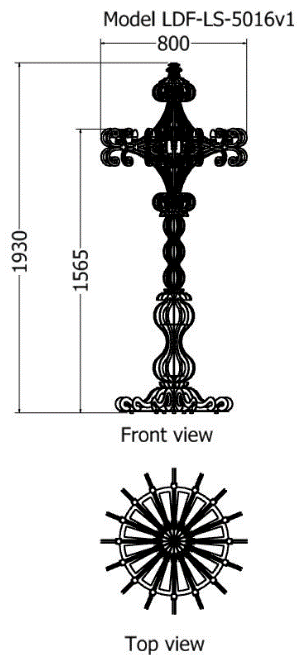

MODEL	HEIGHT (mm)	WIDTH (mm)	Price (incl)
LDF-LS-5016	1930	800