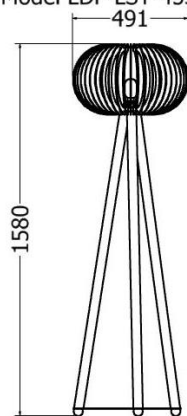

Model LDF-J-4520

Front view

Top view

*Jar Features*

MODEL	HEIGHT (mm)	WIDTH (mm)	Price (incl)
LDF-J-4020	420	210	

Model LDF-J-4020v1

Front view

Top view

# FEATURES

*Floor Pedestal Candle Holder Baby Strach*

MODEL	HEIGHT (mm)	WIDTH (mm)	Price (incl)
LDF-LS-5016	1930	800	

# FEATURES

*Floor Feature Racemosa*

MODEL	HEIGHT (mm)	WIDTH (mm)	Price (incl)
LDF-LST-6012020	1200	545	

*Floor Feature Rivalvata*

MODEL	HEIGHT (mm)	WIDTH (mm)	Price (incl)
LDF-LST-4530	1580	490	

Model LDF-LST-4530

Front view

Top view