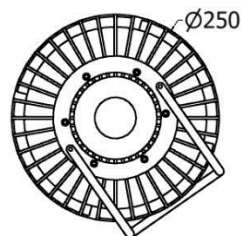

# FEATURES

*Apple Fruit Bowl*

MODEL	HEIGHT (mm)	Length (mm)	Width (mm)	Price (incl)
LDF-LB-4040	220	370	370	R3 060

Model LDF-LB-4040

Front view

Side view

Top view

# FEATURES

*Lip Stick Bowl*

MODEL	HEIGHT (mm)	Length (mm)	Width (mm)	Price (incl)
LDF-LB-5025	180	500	330	R3 320

Model LDF-LB-5025

Front view

End view

Top view

*Bowl Nicci*

MODEL	HEIGHT (mm)	DIAM. (mm)	Price (incl)
LDF-V-3030v1	365	325	R3 845

Model LDF-V-3030v1

Front view

Top view

# FEATURES

*Candle Holder Demi*

MODEL	HEIGHT (mm)	DIAM. (mm)	Price (incl)
LDF-CH-2533v2	350	250	R5 770

Model LDF-CH-2533

Front view

Top view