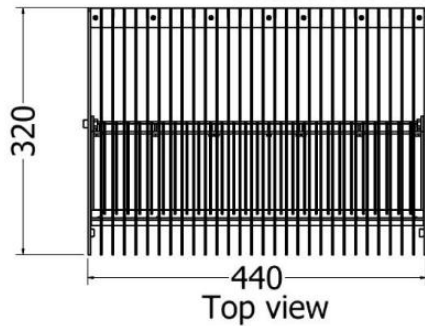

# CATALOGUE

*Bookends Roberto*

MODEL	HEIGHT (mm)	WIDTH (mm)	DEPTH (mm)	Price (incl)
LDF-BE-3030	270	290	150	R4 150
LDF-BE-3535				

# FEATURES

*Bread Bin Benji*

MODEL	HEIGHT (mm)	WIDTH (mm)	DEPTH (mm)	Price (incl)
LDF-BB-3020	220	440	320	R5 710

Model LDF-BB-3020v1

# FEATURES

*Fruit Bowl*

MODEL	HEIGHT (mm)	DIAM. (mm)	Price (incl)
LDF-LB-4015	155	360	R1 910

Model LDF-LB-4015

Front view

Top view

# FEATURES

*Pineapple Fruit Bowl*

MODEL	HEIGHT (mm)	Length (mm)	Width (mm)	Price (incl)
LDF-LB-5035	245	620	445	R4 498

Model LDF-LB-5035

Front view

End view

Top view