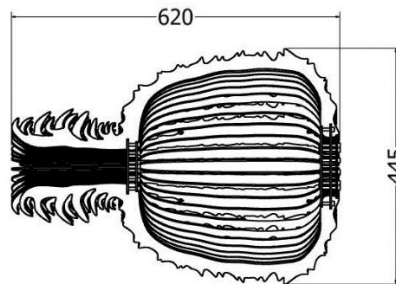

# FEATURES

*Fruit Bowl*

MODEL	HEIGHT (mm)	DIAM. (mm)	Price (incl)
LDF-LB-4015	155	360	R1 910

Model LDF-LB-4015

Front view

Top view

# FEATURES

*Pineapple Fruit Bowl*

MODEL	HEIGHT (mm)	Length (mm)	Width (mm)	Price (incl)
LDF-LB-5035	245	620	445	R4 498

Model LDF-LB-5035

Front view

End view

Top view

# FEATURES

*Kiwi Fruit Bowl*

MODEL	HEIGHT (mm)	Length (mm)	Width (mm)	Price
LDF-LB-5030	215	565	400	R4 100

Model LDF-LB-5030

Front view

End view

Top view

# FEATURES

*Apple Fruit Bowl*

MODEL	HEIGHT (mm)	Length (mm)	Width (mm)	Price (incl)
LDF-LB-4040	220	370	370	R3 060

Model LDF-LB-4040

Front view

Side view

Top view