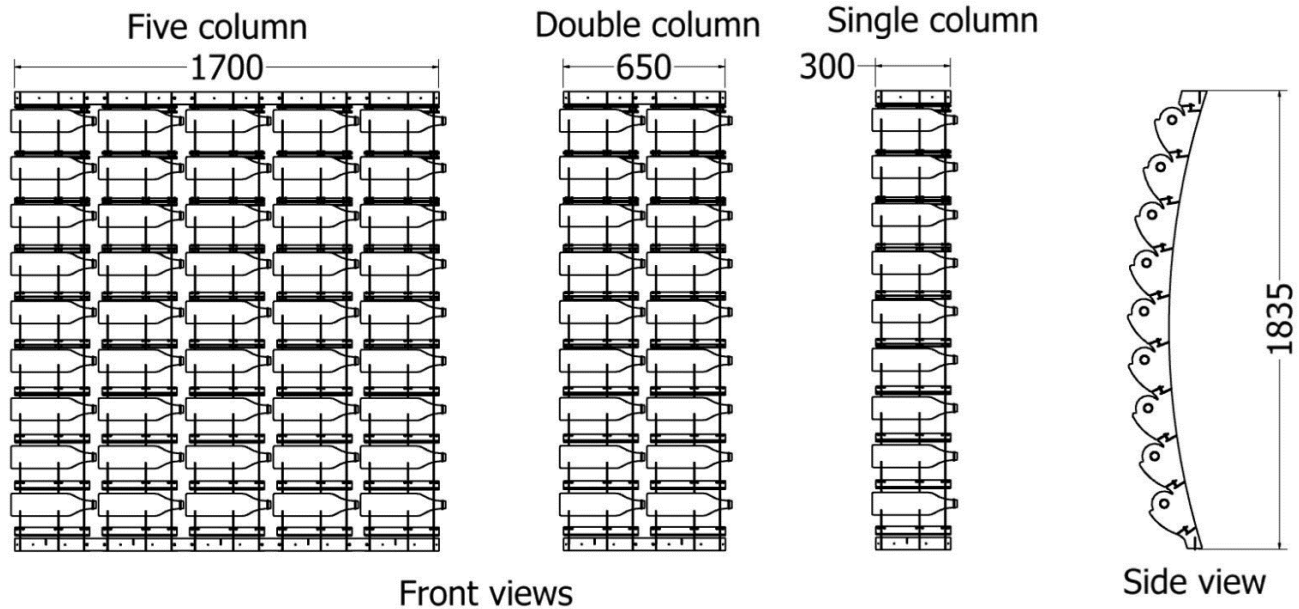

# FEATURES

*Bread Bin Benji*

MODEL	HEIGHT (mm)	WIDTH (mm)	DEPTH (mm)	Price (incl)
LDF-BB-3020	220	440	320	R5 710

Model LDF-BB-3020v1

# FEATURES

*Recipe Book Stand*

MODEL	HEIGHT (mm)	WIDTH (mm)	DEPTH	Price (incl)
LDF-RB-01	450	410	250	R1 590

# FEATURES

*Wall wine rack*

MODEL	HEIGHT (mm)	WIDTH (mm)	DEPTH (mm)	Price (incl) single
LDF-WR25012030	1835	300	320	R5 985

LDF-WR-25012030

*Fruit Bowl Tash*

MODEL	HEIGHT (mm)	DIAM. (mm)	Price (incl)
LDF-LB-3020	250	555	R5 465
LDF-LB-4020	200	460	R4 500
LDF-LB-3015	140	330	R2 860