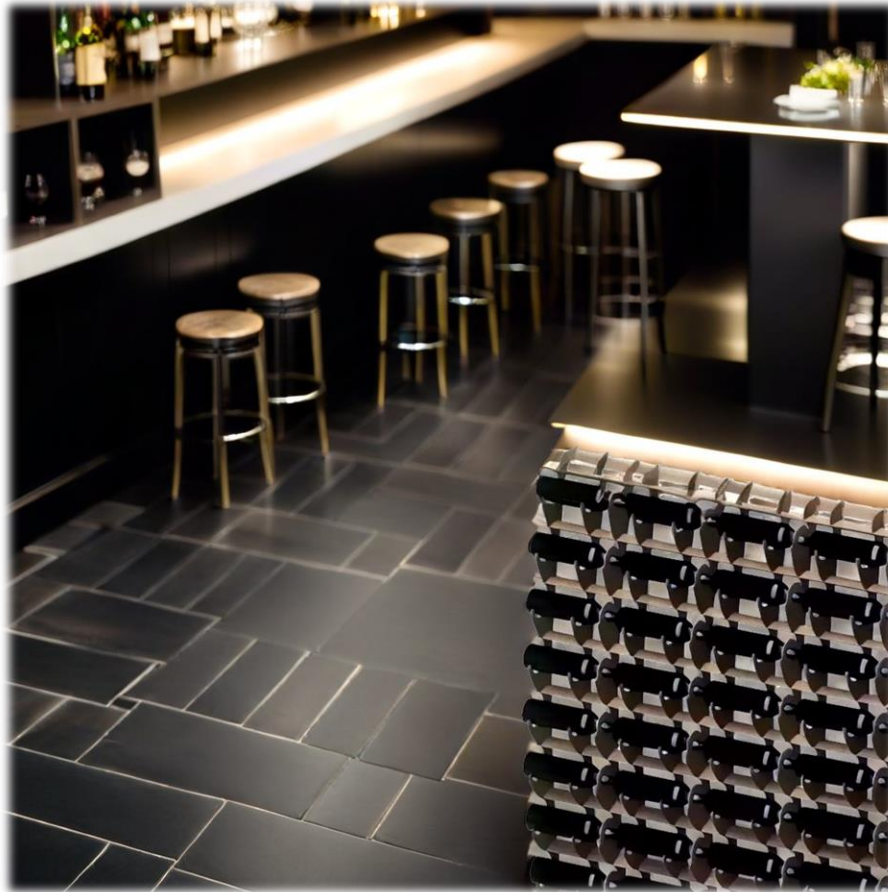

FEATURES

Wall wine rack