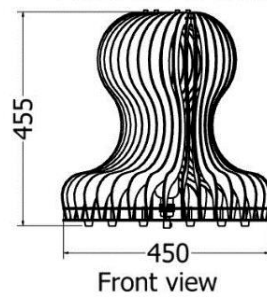

*Ornate Lamp Cardinalis*

MODEL	HEIGHT (mm)	WIDTH (max) (mm)	Price (incl)
LDF-LS-5018v1	520	300	

Front view

Top view

*Golf Ball Lamp Floribundus*

MODEL	HEIGHT (mm)	WIDTH (mm)	Price (incl)
LDF-LS-2020v2	200	200	
LDF-LS-3030v2	300	300	
LDF-LS-4040v2	400	400	

# TABLE LAMPS

*Jar Lamp Carneus*

MODEL	HEIGHT (mm)	WIDTH (mm)	Price (incl)
LDF-J-5030	460	300	

*Jar Lamp Carinatus*

MODEL	HEIGHT (mm)	WIDTH (mm)	Price (incl)
LDF-J-4520	470	200	

*Jug Lamp*

MODEL	HEIGHT (mm)	DIAM (mm)	Price (incl)
LDF-JL-404020	400	380	

Model LDF-JL-404020

Front view

Top view

*Octopus Lamp Officinalis*

MODEL	HEIGHT (mm)	WIDTH (mm)	Price (incl)
LDF-SP2020	235	235	

Model LDF-SP2020

Front view

225  
Top view

*Octopus Lamp Officinalis*

MODEL	HEIGHT (mm)	WIDTH (mm)	Price (incl)
LDF-SP5030	455	450	

Model LDF-SP5030

Top view

*Spiral Shell Lamp Coccinea*

MODEL	HEIGHT (mm)	WIDTH (mm)	Price (incl)
LDF-403020v5	520	480	