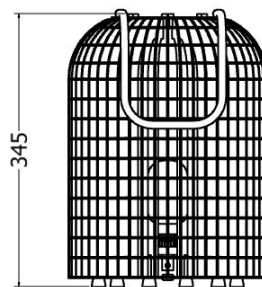

Model LDF-JL-404020

Front view

Top view

*Octopus Lamp Officinalis*

MODEL	HEIGHT (mm)	WIDTH (mm)	Price (incl)
LDF-SP2020	235	235	

Model LDF-SP2020

Front view

225  
Top view

*Octopus Lamp Officinalis*

MODEL	HEIGHT (mm)	WIDTH (mm)	Price (incl)
LDF-SP5030	455	450	

Model LDF-SP5030

Top view

*Spiral Shell Lamp Coccinea*

MODEL	HEIGHT (mm)	WIDTH (mm)	Price (incl)
LDF-403020v5	520	480	

Model LDF-LSS-403020v5

*Jug Lamp Gracilis*

MODEL	HEIGHT (mm)	WIDTH (mm)	Price (incl)
LDF-LS-Mv2	500	390	

Model LDF-LSMv2

*Bookends Salvia*

MODEL	HEIGHT (mm)	WIDTH (max) (mm)	DEPTH	Price (incl)
LDF-BE-3535	350	390	215	
LDF-BE-3030	270	390	160	

*Candle Holders Albicaulis*

MODEL	HEIGHT (mm)	WIDTH (max) (mm)	Price (incl)
LDF-CH-2533	345	250	

Model LDF-CH-2533

Front View

Top View