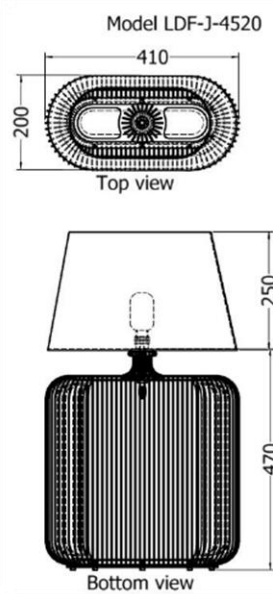

# TABLE LAMPS

*Jar Lamp Angustus*

MODEL	HEIGHT (mm)	WIDTH (mm)	Price (incl)
LDF-J-4020v2	415	200	

Model LDF-J-4020v2

# TABLE LAMPS

*Jar Lamp Carneus*

MODEL	HEIGHT (mm)	WIDTH (mm)	Price (incl)
LDF-J-5030	460	300	

*Jar Lamp Carinatus*

MODEL	HEIGHT (mm)	WIDTH (mm)	Price (incl)
LDF-J-4520	470	200	

*Jug Lamp*

MODEL	HEIGHT (mm)	DIAM (mm)	Price (incl)
LDF-JL-404020	400	380	

Model LDF-JL-404020

Front view

Top view

*Octopus Lamp Officinalis*

MODEL	HEIGHT (mm)	WIDTH (mm)	Price (incl)
LDF-SP2020	235	235	

Model LDF-SP2020

Front view

225  
Top view

*Octopus Lamp Officinalis*

MODEL	HEIGHT (mm)	WIDTH (mm)	Price (incl)
LDF-SP5030	455	450	

Model LDF-SP5030

Top view

*Spiral Shell Lamp Coccinea*

MODEL	HEIGHT (mm)	WIDTH (mm)	Price (incl)
LDF-403020v5	520	480	