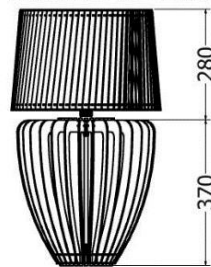

# TABLE LAMPS

*Jar Lamp Angustus*

MODEL	HEIGHT (mm)	WIDTH (mm)	Price (incl)
LDF-J-4020v2	415	200	

Model LDF-J-4020v2

# TABLE LAMPS

*Jar Lamp Carneus*

MODEL	HEIGHT (mm)	WIDTH (mm)	Price (incl)
LDF-J-5030	460	300	

*Jar Lamp Carinatus*

MODEL	HEIGHT (mm)	WIDTH (mm)	Price (incl)
LDF-J-4520	470	200	

*Jug Lamp*

MODEL	HEIGHT (mm)	DIAM (mm)	Price (incl)
LDF-JL-404020	400	380	

Model LDF-JL-404020

Front view

Top view

*Octopus Lamp Officinalis*

MODEL	HEIGHT (mm)	WIDTH (mm)	Price (incl)
LDF-SP2020	235	235	

Model LDF-SP2020

Front view

225  
Top view

*Octopus Lamp Officinalis*

MODEL	HEIGHT (mm)	WIDTH (mm)	Price (incl)
LDF-SP5030	455	450	

Model LDF-SP5030

Top view

*Spiral Shell Lamp Coccinea*

MODEL	HEIGHT (mm)	WIDTH (mm)	Price (incl)
LDF-403020v5	520	480	