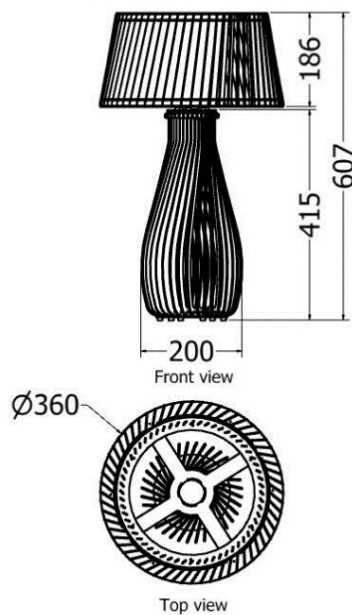

Model LDF-LS-6030v1

Front view

Top view

*Ornate Lamp Bullatus*

MODEL	HEIGHT (mm)	WIDTH (max) (mm)	Price (incl)
LDF-LS-362812	365	280	
LDF-LS-402812	415	280	

Model LDF-LS-362812

Front View

Top View

*Ornate Lamp Cardinalis*

MODEL	HEIGHT (mm)	WIDTH (max) (mm)	Price (incl)
LDF-LS-5018v1	520	300	

Front view

Top view

*Golf Ball Lamp Floribundus*

MODEL	HEIGHT (mm)	WIDTH (mm)	Price (incl)
LDF-LS-2020v2	200	200	
LDF-LS-3030v2	300	300	
LDF-LS-4040v2	400	400	

# TABLE LAMPS

*Jar Lamp Angustus*

MODEL	HEIGHT (mm)	WIDTH (mm)	Price (incl)
LDF-J-4020v2	415	200	

Model LDF-J-4020v2

Model LDF-JL-404020

Front view

Top view

*Octopus Lamp Officinalis*

MODEL	HEIGHT (mm)	WIDTH (mm)	Price (incl)
LDF-SP2020	235	235	

Model LDF-SP2020

Front view

225  
Top view