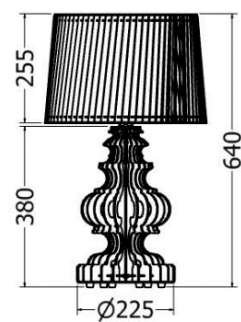

# CATALOGUE

*Ornate Lamp Alatus*

MODEL	HEIGHT (mm)	WIDTH (max) (mm)	Price (incl)
LDF-LS-3620v2	380	225	

Model LDF-LS-3620v2

Front view

Top view

*Ornate Lamp Monticola*

MODEL	HEIGHT (mm)	WIDTH (mm)	Price (incl)
LDF-LS-6030v1	565	330	

Model LDF-LS-6030v1

Front view

Top view

*Ornate Lamp Bullatus*

MODEL	HEIGHT (mm)	WIDTH (max) (mm)	Price (incl)
LDF-LS-362812	365	280	
LDF-LS-402812	415	280	

Model LDF-LS-362812

Front View

Top View

*Ornate Lamp Cardinalis*

MODEL	HEIGHT (mm)	WIDTH (max) (mm)	Price (incl)
LDF-LS-5018v1	520	300	

Front view

Top view

*Golf Ball Lamp Floribundus*

MODEL	HEIGHT (mm)	WIDTH (mm)	Price (incl)
LDF-LS-2020v2	200	200	
LDF-LS-3030v2	300	300	
LDF-LS-4040v2	400	400	

Model LDF-JL-404020

Front view

Top view

*Octopus Lamp Officinalis*

MODEL	HEIGHT (mm)	WIDTH (mm)	Price (incl)
LDF-SP2020	235	235	

Model LDF-SP2020

Front view

225  
Top view