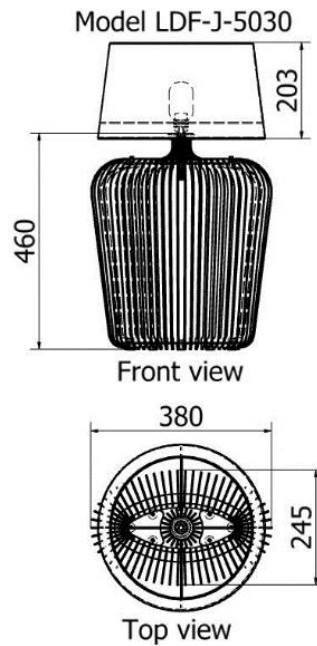

*Ornate Lamp Cardinalis*

MODEL	HEIGHT (mm)	WIDTH (max) (mm)	Price (incl)
LDF-LS-5018v1	520	300	

Front view

Top view

*Golf Ball Lamp Floribundus*

MODEL	HEIGHT (mm)	WIDTH (mm)	Price (incl)
LDF-LS-2020v2	200	200	
LDF-LS-3030v2	300	300	
LDF-LS-4040v2	400	400	

# TABLE LAMPS

*Jar Lamp Angustus*

MODEL	HEIGHT (mm)	WIDTH (mm)	Price (incl)
LDF-J-4020v2	415	200	

Model LDF-J-4020v2

# TABLE LAMPS

*Jar Lamp Carneus*

MODEL	HEIGHT (mm)	WIDTH (mm)	Price (incl)
LDF-J-5030	460	300	

*Jar Lamp Carinatus*

MODEL	HEIGHT (mm)	WIDTH (mm)	Price (incl)
LDF-J-4520	470	200	

*Jug Lamp*

MODEL	HEIGHT (mm)	DIAM (mm)	Price (incl)
LDF-JL-404020	400	380	

Model LDF-JL-404020

Front view

Top view

*Octopus Lamp Officinalis*

MODEL	HEIGHT (mm)	WIDTH (mm)	Price (incl)
LDF-SP2020	235	235	

Model LDF-SP2020

Front view

225  
Top view