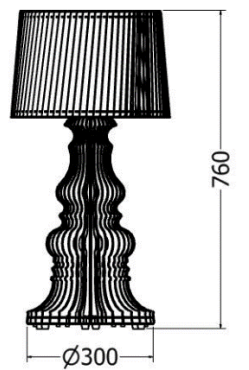

# CATALOGUE

*Ornate Lamp Alatus*

MODEL	HEIGHT (mm)	WIDTH (max) (mm)	Price (incl)
LDF-LS-3620v2	380	225	

Model LDF-LS-3620v2

Front view

Top view

*Ornate Lamp Monticola*

MODEL	HEIGHT (mm)	WIDTH (mm)	Price (incl)
LDF-LS-6030v1	565	330	

Model LDF-LS-6030v1

Front view

Top view

*Ornate Lamp Bullatus*

MODEL	HEIGHT (mm)	WIDTH (max) (mm)	Price (incl)
LDF-LS-362812	365	280	
LDF-LS-402812	415	280	

Model LDF-LS-362812

Front View

Top View

*Ornate Lamp Cardinalis*

MODEL	HEIGHT (mm)	WIDTH (max) (mm)	Price (incl)
LDF-LS-5018v1	520	300	

Front view

Top view

*Golf Ball Lamp Floribundus*

MODEL	HEIGHT (mm)	WIDTH (mm)	Price (incl)
LDF-LS-2020v2	200	200	
LDF-LS-3030v2	300	300	
LDF-LS-4040v2	400	400	

Model LDF-JL-404020

Front view

Top view

*Octopus Lamp Officinalis*

MODEL	HEIGHT (mm)	WIDTH (mm)	Price (incl)
LDF-SP2020	235	235	

Model LDF-SP2020

Front view

225  
Top view