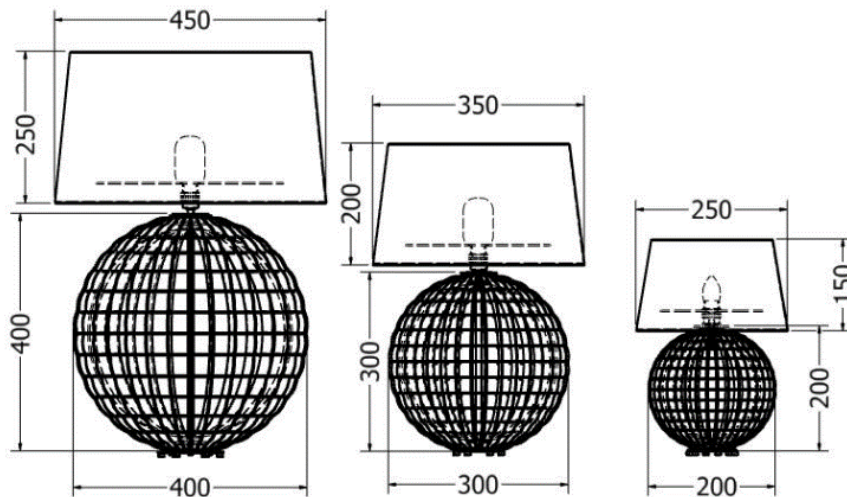

MODEL	HEIGHT (mm)	WIDTH (mm)	Price (incl)
LDF-LS-2020v2	200	200	
LDF-LS-3030v2	300	300	
LDF-LS-4040v2	400	400	

Models LDF-LS-4040v2, LDF-LS-3030v2 & LDF-LS-2020v2