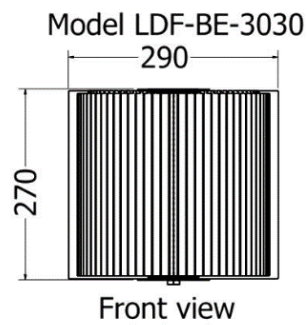

Model LDF-JL-404020

Front view

Top view

*Octopus Lamp Officinalis*

MODEL	HEIGHT (mm)	WIDTH (mm)	Price (incl)
LDF-SP2020	235	235	

Model LDF-SP2020

Front view

225  
Top view

*Octopus Lamp Officinalis*

MODEL	HEIGHT (mm)	WIDTH (mm)	Price (incl)
LDF-SP5030	455	450	

Model LDF-SP5030

Top view

*Spiral Shell Lamp Coccinea*

MODEL	HEIGHT (mm)	WIDTH (mm)	Price (incl)
LDF-403020v5	520	480	

Model LDF-LSS-403020v5

*Jug Lamp Gracilis*

MODEL	HEIGHT (mm)	WIDTH (mm)	Price (incl)
LDF-LS-Mv2	500	390	

Model LDF-LSMv2

*Bookends Salvia*

MODEL	HEIGHT (mm)	WIDTH (max) (mm)	DEPTH	Price (incl)
LDF-BE-3535	350	390	215	
LDF-BE-3030	270	390	160	

*Candle Holders Albicaulis*

MODEL	HEIGHT (mm)	WIDTH (max) (mm)	Price (incl)
LDF-CH-2533	345	250	

Model LDF-CH-2533

Front View

Top View