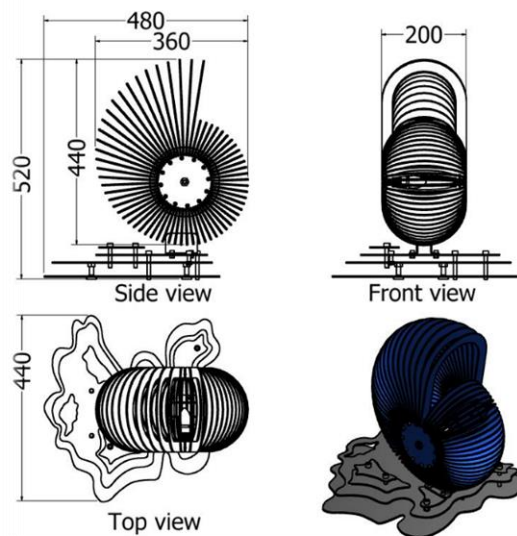

# TABLE LAMPS

*Jar Lamp Carneus*

MODEL	HEIGHT (mm)	WIDTH (mm)	Price (incl)
LDF-J-5030	460	300	

*Jar Lamp Carinatus*

MODEL	HEIGHT (mm)	WIDTH (mm)	Price (incl)
LDF-J-4520	470	200	

*Jug Lamp*

MODEL	HEIGHT (mm)	DIAM (mm)	Price (incl)
LDF-JL-404020	400	380	

Model LDF-JL-404020

Front view

Top view

*Octopus Lamp Officinalis*

MODEL	HEIGHT (mm)	WIDTH (mm)	Price (incl)
LDF-SP2020	235	235	

Model LDF-SP2020

Front view

225  
Top view

*Octopus Lamp Officinalis*

MODEL	HEIGHT (mm)	WIDTH (mm)	Price (incl)
LDF-SP5030	455	450	

Model LDF-SP5030

Top view

*Spiral Shell Lamp Coccinea*

MODEL	HEIGHT (mm)	WIDTH (mm)	Price (incl)
LDF-403020v5	520	480	

Model LDF-LSS-403020v5

*Jug Lamp Gracilis*

MODEL	HEIGHT (mm)	WIDTH (mm)	Price (incl)
LDF-LS-Mv2	500	390	

Model LDF-LSMv2

*Bookends Salvia*

MODEL	HEIGHT (mm)	WIDTH (max) (mm)	DEPTH	Price (incl)
LDF-BE-3535	350	390	215	
LDF-BE-3030	270	390	160	