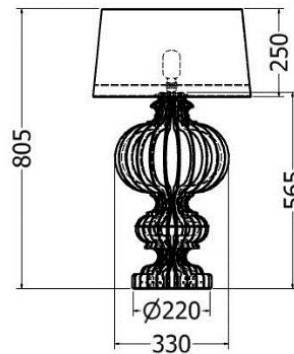

# CATALOGUE

*Ornate Lamp Alatus*

MODEL	HEIGHT (mm)	WIDTH (max) (mm)	Price (incl)
LDF-LS-3620v2	380	225	

Model LDF-LS-3620v2

Front view

Top view

*Ornate Lamp Monticola*

MODEL	HEIGHT (mm)	WIDTH (mm)	Price (incl)
LDF-LS-6030v1	565	330	

Model LDF-LS-6030v1

Front view

Top view

*Ornate Lamp Bullatus*

MODEL	HEIGHT (mm)	WIDTH (max) (mm)	Price (incl)
LDF-LS-362812	365	280	
LDF-LS-402812	415	280	

Model LDF-LS-362812

Front View

Top View

*Ornate Lamp Cardinalis*

MODEL	HEIGHT (mm)	WIDTH (max) (mm)	Price (incl)
LDF-LS-5018v1	520	300	

Front view

Top view

*Golf Ball Lamp Floribundus*

MODEL	HEIGHT (mm)	WIDTH (mm)	Price (incl)
LDF-LS-2020v2	200	200	
LDF-LS-3030v2	300	300	
LDF-LS-4040v2	400	400	

Model LDF-JL-404020

Front view

Top view

*Octopus Lamp Officinalis*

MODEL	HEIGHT (mm)	WIDTH (mm)	Price (incl)
LDF-SP2020	235	235	

Model LDF-SP2020

Front view

225  
Top view