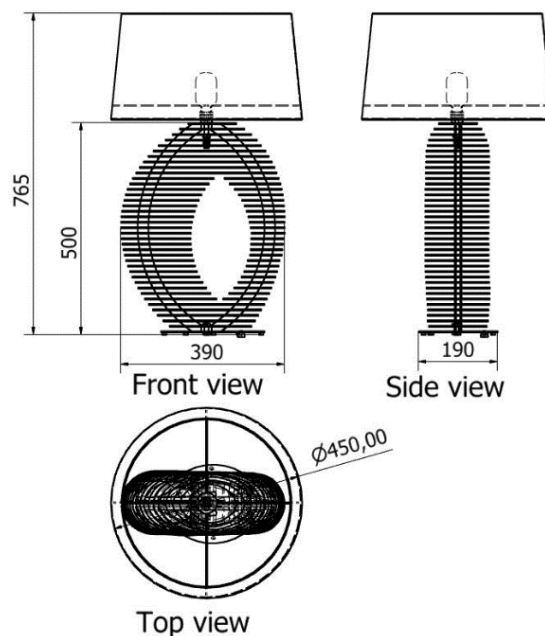

Model LDF-JL-404020

Front view

Top view

*Octopus Lamp Officinalis*

MODEL	HEIGHT (mm)	WIDTH (mm)	Price (incl)
LDF-SP2020	235	235	

Model LDF-SP2020

Front view

225  
Top view

*Octopus Lamp Officinalis*

MODEL	HEIGHT (mm)	WIDTH (mm)	Price (incl)
LDF-SP5030	455	450	

Model LDF-SP5030

Top view

*Spiral Shell Lamp Coccinea*

MODEL	HEIGHT (mm)	WIDTH (mm)	Price (incl)
LDF-403020v5	520	480	

Model LDF-LSS-403020v5

*Jug Lamp Gracilis*

MODEL	HEIGHT (mm)	WIDTH (mm)	Price (incl)
LDF-LS-Mv2	500	390	

Model LDF-LSMv2

*Bookends Salvia*

MODEL	HEIGHT (mm)	WIDTH (max) (mm)	DEPTH	Price (incl)
LDF-BE-3535	350	390	215	
LDF-BE-3030	270	390	160	

*Candle Holders Albicaulis*

MODEL	HEIGHT (mm)	WIDTH (max) (mm)	Price (incl)
LDF-CH-2533	345	250	

Model LDF-CH-2533

Front View

Top View