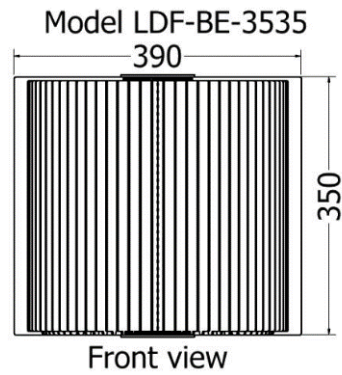

Model LDF-JL-404020

Front view

Top view

*Octopus Lamp Officinalis*

MODEL	HEIGHT (mm)	WIDTH (mm)	Price (incl)
LDF-SP2020	235	235	

Model LDF-SP2020

Front view

225  
Top view

*Octopus Lamp Officinalis*

MODEL	HEIGHT (mm)	WIDTH (mm)	Price (incl)
LDF-SP5030	455	450	

Model LDF-SP5030

Top view

*Spiral Shell Lamp Coccinea*

MODEL	HEIGHT (mm)	WIDTH (mm)	Price (incl)
LDF-403020v5	520	480	

Model LDF-LSS-403020v5

*Jug Lamp Gracilis*

MODEL	HEIGHT (mm)	WIDTH (mm)	Price (incl)
LDF-LS-Mv2	500	390	

Model LDF-LSMv2

*Bookends Salvia*

MODEL	HEIGHT (mm)	WIDTH (max) (mm)	DEPTH	Price (incl)
LDF-BE-3535	350	390	215	
LDF-BE-3030	270	390	160	

*Candle Holders Albicaulis*

MODEL	HEIGHT (mm)	WIDTH (max) (mm)	Price (incl)
LDF-CH-2533	345	250	

Model LDF-CH-2533

Front View

Top View