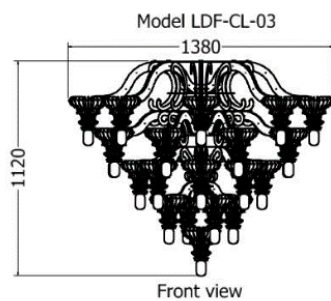

CHANDELIERS

CATALOGUE

CHANDELIERS

Chandelier Cordata

MODEL	HEIGHT (mm)	WIDTH maximum (mm)	Price (incl)
LDF-CL-1	1245	1195	R18 450

CHANDELIERS

Chandelier Pinguis

MODEL	HEIGHT (mm)	WIDTH maximum (mm)	Price (incl)
LDF-CLv1-02	1230	910	R32 075

CHANDELIERS

Chandelier Densa

MODEL	HEIGHT (mm)	WIDTH maximum (mm)	Price (incl)
LDF-CL-4040v2	1600	745	R29 500

Model LDF-C-4040v2

Front view

Top view

CHANDELIERS

Chandelier Crenata

MODEL	HEIGHT (mm)	WIDTH maximum (mm)	Price (incl)
LDF-CL-04v1	356	856	R14 265

Chandelier Tridentata

Name	MODEL	HEIGHT (mm)	WIDTH (dia) (mm)	Price (incl)
Tridentata	LDF-CL-6060v1	970	1000	R32 255

CHANDELIERS

Chandelier Ornate Ercifolia

MODEL	HEIGHT (mm)	WIDTH (max) (mm)	Price (incl)
LDF-CL-03	1120	1380	R38 395

Chandelier Chenopoda

MODEL	HEIGHT (mm)	WIDTH (max) (mm)	Price (incl)
LDF-CL-05	1000	1100	R57 340

CHANDELIERS