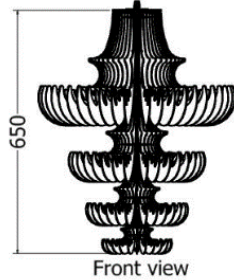

Chandelier Capensis

MODEL	HEIGHT (mm)	WIDTH (max) (mm)	Price (incl)
LDF-CL-5230v1	650	525	R10 790

Model LDF-WL-5230v1