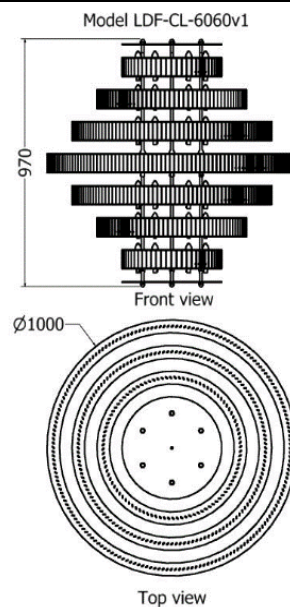

CHANDELIERS

CATALOGUE

CHANDELIERS

Chandelier Cordata

MODEL	HEIGHT (mm)	WIDTH maximum (mm)	Price (incl)
LDF-CL-1	1245	1195	R18 450

CHANDELIERS

Chandelier Pinguis

MODEL	HEIGHT (mm)	WIDTH maximum (mm)	Price (incl)
LDF-CLv1-02	1230	910	R32 075

CHANDELIERS

Chandelier Densa

MODEL	HEIGHT (mm)	WIDTH maximum (mm)	Price (incl)
LDF-CL-4040v2	1600	745	R29 500

Model LDF-C-4040v2

Front view

Top view

CHANDELIERS

Chandelier Crenata

MODEL	HEIGHT (mm)	WIDTH maximum (mm)	Price (incl)
LDF-CL-04v1	356	856	R14 265

Chandelier Tridentata

Name	MODEL	HEIGHT (mm)	WIDTH (dia) (mm)	Price (incl)
Tridentata	LDF-CL-6060v1	970	1000	R32 255

CHANDELIERS

Chandelier Ornate Ercifolia

MODEL	HEIGHT (mm)	WIDTH (max) (mm)	Price (incl)
LDF-CL-03	1120	1380	R38 395

Chandelier Chenopoda

MODEL	HEIGHT (mm)	WIDTH (max) (mm)	Price (incl)
LDF-CL-05	1000	1100	R57 340

CHANDELIERS