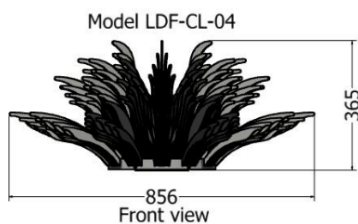

CHANDELIERS

CATALOGUE

CHANDELIERS

Chandelier Cordata

MODEL	HEIGHT (mm)	WIDTH maximum (mm)	Price (incl)
LDF-CL-1	1245	1195	R18 450

CHANDELIERS

Chandelier Pinguis

MODEL	HEIGHT (mm)	WIDTH maximum (mm)	Price (incl)
LDF-CLv1-02	1230	910	R32 075

CHANDELIERS

Chandelier Densa

MODEL	HEIGHT (mm)	WIDTH maximum (mm)	Price (incl)
LDF-CL-4040v2	1600	745	R29 500

Model LDF-C-4040v2

Front view

Top view

CHANDELIERS

Chandelier Crenata

MODEL	HEIGHT (mm)	WIDTH maximum (mm)	Price (incl)
LDF-CL-04v1	356	856	R14 265

Chandelier Tridentata

Name	MODEL	HEIGHT (mm)	WIDTH (dia) (mm)	Price (incl)
Tridentata	LDF-CL-6060v1	970	1000	R32 255

CHANDELIERS

Chandelier Ornate Ercifolia

MODEL	HEIGHT (mm)	WIDTH (max) (mm)	Price (incl)
LDF-CL-03	1120	1380	R38 395

Chandelier Chenopoda

MODEL	HEIGHT (mm)	WIDTH (max) (mm)	Price (incl)
LDF-CL-05	1000	1100	R57 340

CHANDELIERS