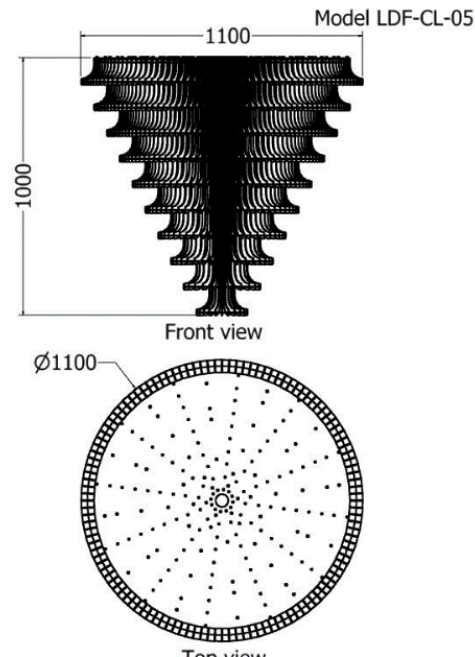

CHANDELIERS

CATALOGUE

CHANDELIERS

Chandelier Cordata

MODEL	HEIGHT (mm)	WIDTH maximum (mm)	Price (incl)
LDF-CL-1	1245	1195	R18 450

CHANDELIERS

Chandelier Pinguis

MODEL	HEIGHT (mm)	WIDTH maximum (mm)	Price (incl)
LDF-CLv1-02	1230	910	R32 075

CHANDELIERS

Chandelier Densa

MODEL	HEIGHT (mm)	WIDTH maximum (mm)	Price (incl)
LDF-CL-4040v2	1600	745	R29 500

Model LDF-C-4040v2

Front view

Top view

CHANDELIERS

Chandelier Crenata

MODEL	HEIGHT (mm)	WIDTH maximum (mm)	Price (incl)
LDF-CL-04v1	356	856	R14 265

Chandelier Tridentata

Name	MODEL	HEIGHT (mm)	WIDTH (dia) (mm)	Price (incl)
Tridentata	LDF-CL-6060v1	970	1000	R32 255

CHANDELIERS

Chandelier Ornate Ercifolia

MODEL	HEIGHT (mm)	WIDTH (max) (mm)	Price (incl)
LDF-CL-03	1120	1380	R38 395

Chandelier Chenopoda

MODEL	HEIGHT (mm)	WIDTH (max) (mm)	Price (incl)
LDF-CL-05	1000	1100	R57 340

CHANDELIERS