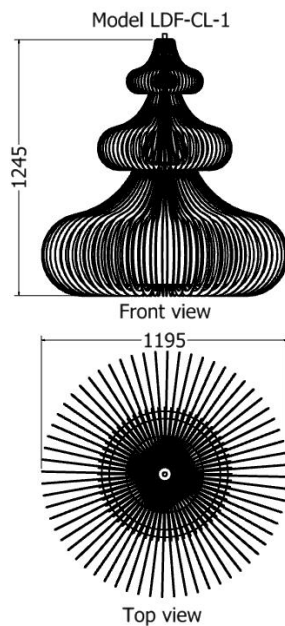

CHANDELIERS

CATALOGUE

CHANDELIERS

Chandelier Cordata

MODEL	HEIGHT (mm)	WIDTH maximum (mm)	Price (incl)
LDF-CL-1	1245	1195	R18 450

CHANDELIERS

Chandelier Pinguis

MODEL	HEIGHT (mm)	WIDTH maximum (mm)	Price (incl)
LDF-CLv1-02	1230	910	R32 075

CHANDELIERS

Chandelier Densa

MODEL	HEIGHT (mm)	WIDTH maximum (mm)	Price (incl)
LDF-CL-4040v2	1600	745	R29 500

Model LDF-C-4040v2

Front view

Top view

CHANDELIERS

Chandelier Crenata

MODEL	HEIGHT (mm)	WIDTH maximum (mm)	Price (incl)
LDF-CL-04v1	356	856	R14 265

Chandelier Tridentata

Name	MODEL	HEIGHT (mm)	WIDTH (dia) (mm)	Price (incl)
Tridentata	LDF-CL-6060v1	970	1000	R32 255

CHANDELIERS

Chandelier Ornate Ercifolia

MODEL	HEIGHT (mm)	WIDTH (max) (mm)	Price (incl)
LDF-CL-03	1120	1380	R38 395

Chandelier Chenopoda

MODEL	HEIGHT (mm)	WIDTH (max) (mm)	Price (incl)
LDF-CL-05	1000	1100	R57 340

CHANDELIERS