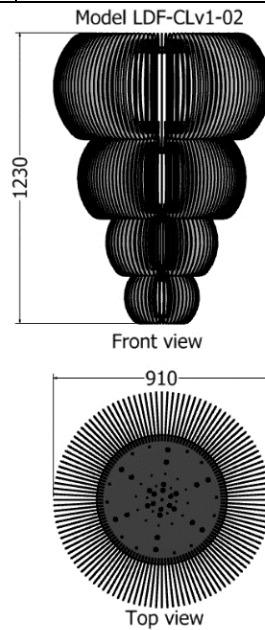

CHANDELIERS

CATALOGUE

CHANDELIERS

Chandelier Cordata

MODEL	HEIGHT (mm)	WIDTH maximum (mm)	Price (incl)
LDF-CL-1	1245	1195	R18 450

CHANDELIERS

Chandelier Pinguis

MODEL	HEIGHT (mm)	WIDTH maximum (mm)	Price (incl)
LDF-CLv1-02	1230	910	R32 075

CHANDELIERS

Chandelier Densa

MODEL	HEIGHT (mm)	WIDTH maximum (mm)	Price (incl)
LDF-CL-4040v2	1600	745	R29 500

Model LDF-C-4040v2

Front view

Top view

CHANDELIERS

Chandelier Crenata

MODEL	HEIGHT (mm)	WIDTH maximum (mm)	Price (incl)
LDF-CL-04v1	356	856	R14 265

Chandelier Tridentata

Name	MODEL	HEIGHT (mm)	WIDTH (dia) (mm)	Price (incl)
Tridentata	LDF-CL-6060v1	970	1000	R32 255

CHANDELIERS

Chandelier Ornate Ercifolia

MODEL	HEIGHT (mm)	WIDTH (max) (mm)	Price (incl)
LDF-CL-03	1120	1380	R38 395

Chandelier Chenopoda

MODEL	HEIGHT (mm)	WIDTH (max) (mm)	Price (incl)
LDF-CL-05	1000	1100	R57 340

CHANDELIERS