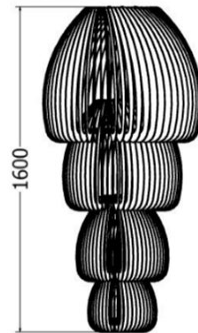

CHANDELIERS

CATALOGUE

CHANDELIERS

Chandelier Cordata

MODEL	HEIGHT (mm)	WIDTH maximum (mm)	Price (incl)
LDF-CL-1	1245	1195	R18 450

CHANDELIERS

Chandelier Pinguis

MODEL	HEIGHT (mm)	WIDTH maximum (mm)	Price (incl)
LDF-CLv1-02	1230	910	R32 075

CHANDELIERS

Chandelier Densa

MODEL	HEIGHT (mm)	WIDTH maximum (mm)	Price (incl)
LDF-CL-4040v2	1600	745	R29 500

Model LDF-C-4040v2

Front view

Top view

CHANDELIERS

Chandelier Crenata

MODEL	HEIGHT (mm)	WIDTH maximum (mm)	Price (incl)
LDF-CL-04v1	356	856	R14 265

Chandelier Tridentata

Name	MODEL	HEIGHT (mm)	WIDTH (dia) (mm)	Price (incl)
Tridentata	LDF-CL-6060v1	970	1000	R32 255

CHANDELIERS

Chandelier Ornate Ercifolia

MODEL	HEIGHT (mm)	WIDTH (max) (mm)	Price (incl)
LDF-CL-03	1120	1380	R38 395

Chandelier Chenopoda

MODEL	HEIGHT (mm)	WIDTH (max) (mm)	Price (incl)
LDF-CL-05	1000	1100	R57 340

CHANDELIERS