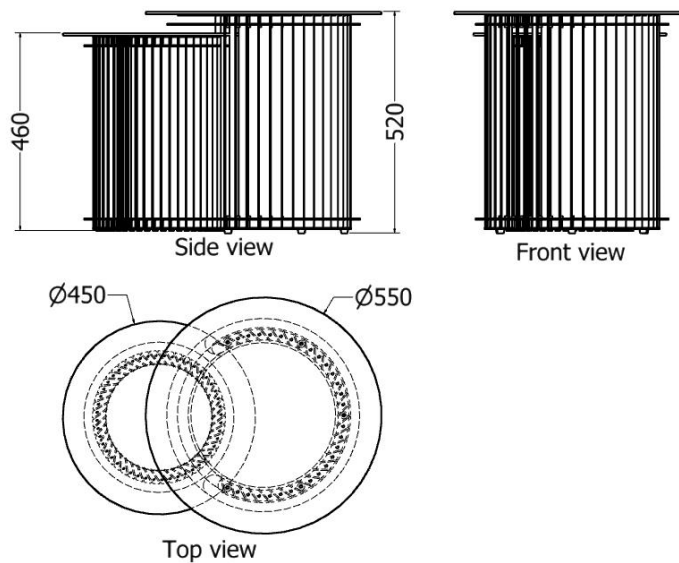

Top view

*Side Tables Tulip nested.*

MODEL	HEIGHT (mm)	DIAMETER (mm)	Price (incl)
LDF-SP-ST-4640	450	550	R6 555
LDF-SP-ST-5505	520	700	R5 665

*Side Table Tulip*

MODEL	HEIGHT (mm)	DIAMETER (mm)	Price (incl)
LDF-SP-ST-4640	470	550	R6 555
LDF-SP-ST-5055	520	800	R8 315
LDF-SP-ST-7040	580	900	R10 575

# SIDE TABLES

*Curvaceous Side Table*

MODEL	HEIGHT (mm)	Diam (mm)	Price (incl)
LDF-SP-ST-4060	400	700	R5 610

Model LDF-SP-ST-4060

# SIDE TABLES

*Side Tables Hollo round nested.*

MODEL	HEIGHT (mm)	DIAMETER (mm)	Price (incl)
LDF-SP-ST-4030	416	350	R5 230
LDF-SP-ST-4635v3	466	450	R4 555
LDF-SP-ST-5535v1	516	550	R5 200

# SIDE TABLES

*Side Tables Hollo round nested.*

MODEL	HEIGHT (mm)	DIAMETER (mm)	Price (incl)
LDF-SP-ST-4635	460	450	R5 575
LDF-SP-ST-5535v1	520	550	R5 200

Model LDF-SP-ST-5535v1 & 4635

*Side Tables Hollo round nested.*