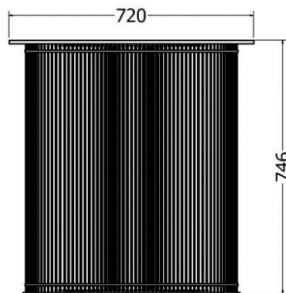

# SIDE TABLES

*Side Tables Nested*

MODEL	HEIGHT (mm)	DIA (mm)	Price (incl)
LDF-TR-56060v1	460	585	R6 530
LDF-TR-56060v2	515	600	R4 290

*Side Tables Nested*

MODEL	HEIGHT (mm)	DIA (mm)	Price (incl)
LDF-TR-56060v1	470	585	R6 530

Model LDF-TR-56060v1

Front view

Top view

# SIDE TABLES

*Side Tables Hollo oval.*

MODEL	HEIGHT (mm)	WIDTH (mm)	DEPTH (mm)	Price (incl)
LDF-ST-6343v1	746	525	720	R9 435

Model LDF-ST-6343  
Hollo oval

Side view

Front view

Top view

# SIDE TABLES

*Side Table Nereta Cataria*

MODEL	HEIGHT (mm)	DIAMETER (mm)	Price (incl)
LDF-TR-4555	500	465	R7 540
LDF-TR-5545	500	570	R7 540

*Round Side Tables Nested Pallida*

MODEL	HEIGHT (mm)	DIA (mm)	Price (incl)
DBH-ST-4550	426	450	R6 645
DBH-ST-4560v4	470	500	R5 795