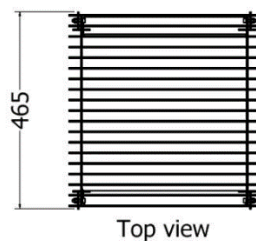

# SIDE TABLES

*Side Table Four Elegance*

MODEL	HEIGHT (mm)	Length (mm)	Width (mm)	Price (incl)
LDF-ST-7550	777	900	900	R14 460

Model LDF-ST-7550

Front view

Top view

# SIDE TABLES

*Side Table*

MODEL	HEIGHT (mm)	Length (mm)	Width (mm)	Price (incl)
LDF-BHB-01	600	465	450	R4 395

Model LDF-BHB-01-16