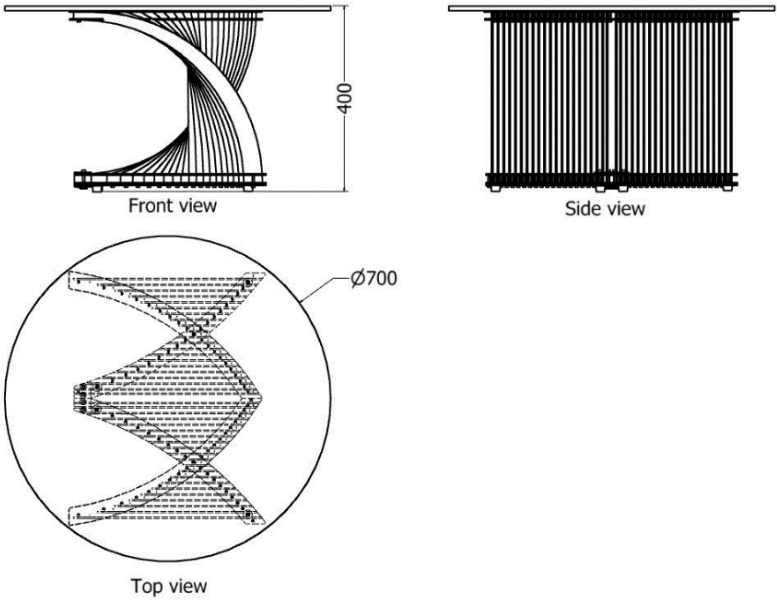

# SIDE TABLES

*Side Tables Tulip nested.*

MODEL	HEIGHT (mm)	DIAMETER (mm)	Price (incl)
LDF-SP-ST-4640	450	550	R6 555
LDF-SP-ST-5055	520	700	R5 665
LDF-SP-ST-7040	580	800	R9 030

Model LDF-SP-ST-7040, 5055, 4640

Top view

*Side Tables Tulip nested.*

MODEL	HEIGHT (mm)	DIAMETER (mm)	Price (incl)
LDF-SP-ST-4640	450	550	R6 555
LDF-SP-ST-5505	520	700	R5 665

*Side Table Tulip*

MODEL	HEIGHT (mm)	DIAMETER (mm)	Price (incl)
LDF-SP-ST-4640	470	550	R6 555
LDF-SP-ST-5055	520	800	R8 315
LDF-SP-ST-7040	580	900	R10 575

# SIDE TABLES

*Curvaceous Side Table*

MODEL	HEIGHT (mm)	Diam (mm)	Price (incl)
LDF-SP-ST-4060	400	700	R5 610

Model LDF-SP-ST-4060