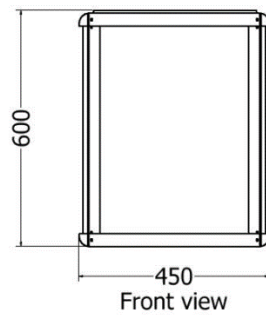

# SIDE TABLES

*Side Table Nereta Cataria*

MODEL	HEIGHT (mm)	DIAMETER (mm)	Price (incl)
LDF-TR-4555	500	465	R7 540
LDF-TR-5545	500	570	R7 540

*Round Side Tables Nested Pallida*

MODEL	HEIGHT (mm)	DIA (mm)	Price (incl)
DBH-ST-4550	426	450	R6 645
DBH-ST-4560v4	470	500	R5 795

# SIDE TABLES

*Round Side Tables Pallida*

MODEL	HEIGHT (mm)	DIA (mm)	Price (incl)
LDF-ST-4560v3	460	500	R7 050
DBH-ST-4550	460	480	R6 645

Model LDF-ST-4560v3

# SIDE TABLES

*Side Table Four Elegance*

MODEL	HEIGHT (mm)	Length (mm)	Width (mm)	Price (incl)
LDF-ST-7550	777	900	900	R14 460

Model LDF-ST-7550

Front view

Top view

# SIDE TABLES

*Side Table*

MODEL	HEIGHT (mm)	Length (mm)	Width (mm)	Price (incl)
LDF-BHB-01	600	465	450	R4 395

Model LDF-BHB-01-16