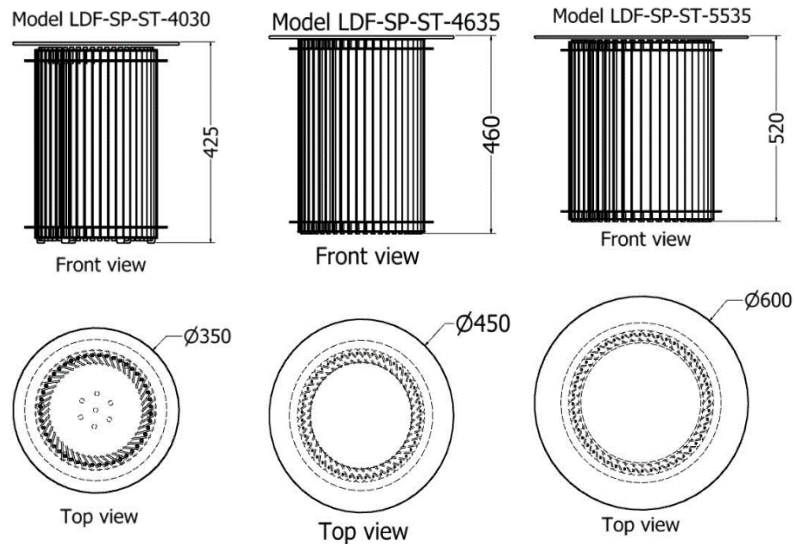

# SIDE TABLES

*Side Tables Hollo round nested.*

MODEL	HEIGHT (mm)	DIAMETER (mm)	Price (incl)
LDF-SP-ST-4635	460	450	R5 575
LDF-SP-ST-5535v1	520	550	R5 200

Model LDF-SP-ST-5535v1 & 4635

*Side Tables Hollo round nested.*

MODEL	HEIGHT (mm)	DIAMETER (mm)	Price (incl)
LDF-SP-ST-4030	425	350	R5 230
LDF-SP-ST-4635	460	450	R4 555

# SIDE TABLES

*Side Tables Hollo round.*

MODEL	HEIGHT (mm)	DIAMETER (mm)	Price (incl)
LDF-SP-ST-4030	425	350	R5 230
LDF-SP-ST-4635	460	450	R5 575
LDF-SP-ST-5535	520	600	R6 700

# SIDE TABLES

*Side Table*

MODEL	HEIGHT (mm)	Length (mm)	Price (incl)
LDF-ST-5058v1	580	500	R3 745

Model LDF-ST-5058

Front view

Top view

*Side Tables Triticea nested.*

MODEL	HEIGHT (mm)	DIAMETER (mm)	Price (incl)
LDF-TR-3050	590	500	R4 965
LDF-TR-3040	520	450	R5 060
LDF-TR-3030v1	450	400	R5 700