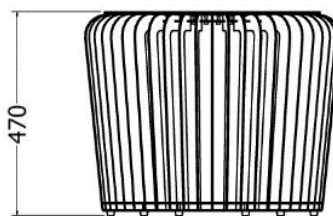

MODEL	HEIGHT (mm)	DIA (mm)	Price (incl)
LDF-TR-56060v1	470	585	R6 530

Model LDF-TR-56060v1

Front view