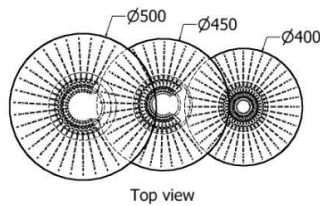

# SIDE TABLES

*Side Tables Hollo round.*

MODEL	HEIGHT (mm)	DIAMETER (mm)	Price (incl)
LDF-SP-ST-4030	425	350	R5 230
LDF-SP-ST-4635	460	450	R5 575
LDF-SP-ST-5535	520	600	R6 700

# SIDE TABLES

MODEL	HEIGHT (mm)	Length (mm)	Price (incl)
LDF-ST-5058	580	500	R3 745

Model LDF-ST-5058

Front view

Top view

# SIDE TABLES

*Side Table*

MODEL	HEIGHT (mm)	Length (mm)	Price (incl)
LDF-ST-5058v1	580	500	R3 745

Model LDF-ST-5058

Front view

Top view

*Side Tables Triticea nested.*

MODEL	HEIGHT (mm)	DIAMETER (mm)	Price (incl)
LDF-TR-3050	590	500	R4 965
LDF-TR-3040	520	450	R5 060
LDF-TR-3030v1	450	400	R5 700

# SIDE TABLES

*Side Tables Triticea nested.*

MODEL	HEIGHT (mm)	DIAMETER (mm)	Price (incl)
LDF-TR-3040	590	500	R5 060
LDF-TR-3030v1	520	450	R5 700

Model LDF-ST-3050 & 3040  
Nested

*Coffee Table Barrel*

MODEL	HEIGHT (mm)	DIAM. (mm)	Price (incl)
LDF-TR-9040v1	600	1100	R20 320
LDF-TR-7540v1	500	850	R16 610
LDF-TR-6040v1	415	600	R9 810