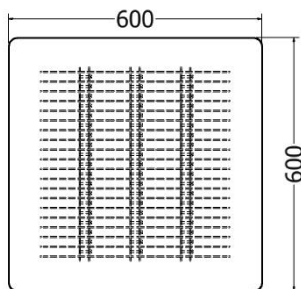

# SIDE TABLES

*Side Table Four Elegance*

MODEL	HEIGHT (mm)	Length (mm)	Width (mm)	Price (incl)
LDF-ST-7550	777	900	900	R14 460

Model LDF-ST-7550

Front view

Top view

# SIDE TABLES

*Side Table*

MODEL	HEIGHT (mm)	Length (mm)	Width (mm)	Price (incl)
LDF-BHB-01	600	465	450	R4 395

Model LDF-BHB-01-16

# SIDE TABLES

*Tear Drop Side Table*

MODEL	HEIGHT (mm)	Length (mm)	Width (mm)	Price (incl)
LDF-ST-4567	450	600	600	R10 640

Model LDF-ST-4567

Front view

Side view

Top view

# SIDE TABLES

*Coffee Table Elegance*

MODEL	HEIGHT (mm)	Length (mm)	Width (mm)	Price (incl)
LDF-PL-603030	600	670	670	R20 560

LDF-PL-603030 Planter & Basket

Front view

Top view