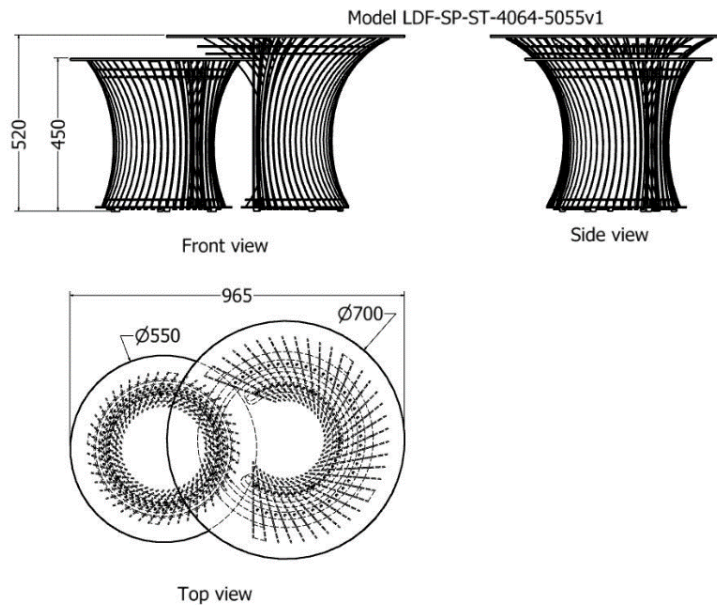

# SIDE TABLES

*Side Tables Tulip nested.*

MODEL	HEIGHT (mm)	DIAMETER (mm)	Price (incl)
LDF-SP-ST-4640	450	550	R6 555
LDF-SP-ST-5055	520	700	R5 665
LDF-SP-ST-7040	580	800	R9 030

Model LDF-SP-ST-7040, 5055, 4640

Top view

*Side Tables Tulip nested.*

MODEL	HEIGHT (mm)	DIAMETER (mm)	Price (incl)
LDF-SP-ST-4640	450	550	R6 555
LDF-SP-ST-5505	520	700	R5 665

*Side Table Tulip*

MODEL	HEIGHT (mm)	DIAMETER (mm)	Price (incl)
LDF-SP-ST-4640	470	550	R6 555
LDF-SP-ST-5055	520	800	R8 315
LDF-SP-ST-7040	580	900	R10 575

# SIDE TABLES

*Curvaceous Side Table*

MODEL	HEIGHT (mm)	Diam (mm)	Price (incl)
LDF-SP-ST-4060	400	700	R5 610

Model LDF-SP-ST-4060