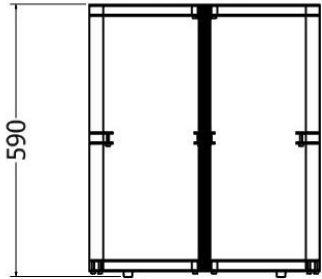

# SIDE TABLES

*Side Tables Hollo round.*

MODEL	HEIGHT (mm)	DIAMETER (mm)	Price (incl)
LDF-SP-ST-4030	425	350	R5 230
LDF-SP-ST-4635	460	450	R5 575
LDF-SP-ST-5535	520	600	R6 700

# SIDE TABLES

MODEL	HEIGHT (mm)	Length (mm)	Price (incl)
LDF-ST-5058	580	500	R3 745

Model LDF-ST-5058

Front view

Top view

# SIDE TABLES

*Side Table*

MODEL	HEIGHT (mm)	Length (mm)	Price (incl)
LDF-ST-5058v1	580	500	R3 745

Model LDF-ST-5058

Front view

Top view

*Side Tables Triticea nested.*

MODEL	HEIGHT (mm)	DIAMETER (mm)	Price (incl)
LDF-TR-3050	590	500	R4 965
LDF-TR-3040	520	450	R5 060
LDF-TR-3030v1	450	400	R5 700