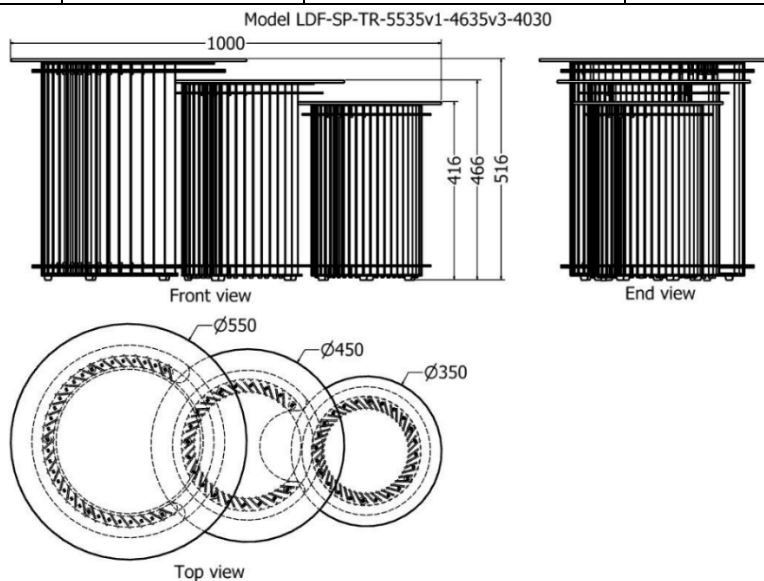

Top view

*Side Tables Tulip nested.*

MODEL	HEIGHT (mm)	DIAMETER (mm)	Price (incl)
LDF-SP-ST-4640	450	550	R6 555
LDF-SP-ST-5505	520	700	R5 665

*Side Table Tulip*

MODEL	HEIGHT (mm)	DIAMETER (mm)	Price (incl)
LDF-SP-ST-4640	470	550	R6 555
LDF-SP-ST-5055	520	800	R8 315
LDF-SP-ST-7040	580	900	R10 575

# SIDE TABLES

*Curvaceous Side Table*

MODEL	HEIGHT (mm)	Diam (mm)	Price (incl)
LDF-SP-ST-4060	400	700	R5 610

Model LDF-SP-ST-4060

# SIDE TABLES

*Side Tables Hollo round nested.*

MODEL	HEIGHT (mm)	DIAMETER (mm)	Price (incl)
LDF-SP-ST-4030	416	350	R5 230
LDF-SP-ST-4635v3	466	450	R4 555
LDF-SP-ST-5535v1	516	550	R5 200