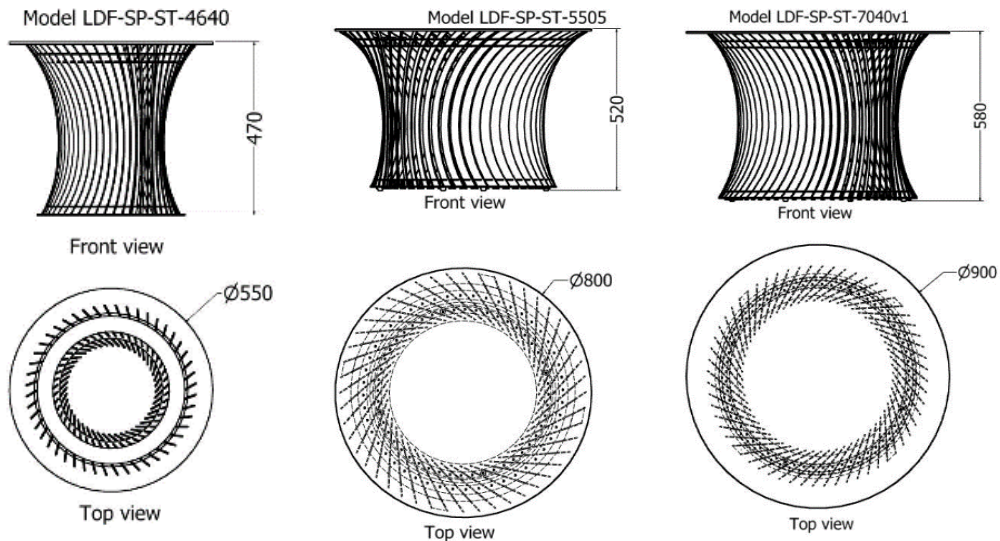

# SIDE TABLES

*Side Tables Tulip nested.*

MODEL	HEIGHT (mm)	DIAMETER (mm)	Price (incl)
LDF-SP-ST-4640	450	550	R6 555
LDF-SP-ST-5055	520	700	R5 665
LDF-SP-ST-7040	580	800	R9 030

Model LDF-SP-ST-7040, 5055, 4640

Top view

*Side Tables Tulip nested.*

MODEL	HEIGHT (mm)	DIAMETER (mm)	Price (incl)
LDF-SP-ST-4640	450	550	R6 555
LDF-SP-ST-5505	520	700	R5 665

*Side Table Tulip*

MODEL	HEIGHT (mm)	DIAMETER (mm)	Price (incl)
LDF-SP-ST-4640	470	550	R6 555
LDF-SP-ST-5055	520	800	R8 315
LDF-SP-ST-7040	580	900	R10 575

# SIDE TABLES

*Curvaceous Side Table*

MODEL	HEIGHT (mm)	Diam (mm)	Price (incl)
LDF-SP-ST-4060	400	700	R5 610

Model LDF-SP-ST-4060

# SIDE TABLES

*Side Tables Hollo round nested.*

MODEL	HEIGHT (mm)	DIAMETER (mm)	Price (incl)
LDF-SP-ST-4030	416	350	R5 230
LDF-SP-ST-4635v3	466	450	R4 555
LDF-SP-ST-5535v1	516	550	R5 200