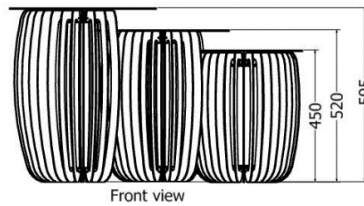

# SIDE TABLES

MODEL	HEIGHT (mm)	Length (mm)	Price (incl)
LDF-ST-5058	580	500	R3 745

Model LDF-ST-5058

Front view

Top view

# SIDE TABLES

*Side Table*

MODEL	HEIGHT (mm)	Length (mm)	Price (incl)
LDF-ST-5058v1	580	500	R3 745

Model LDF-ST-5058

Front view

Top view

*Side Tables Triticea nested.*

MODEL	HEIGHT (mm)	DIAMETER (mm)	Price (incl)
LDF-TR-3050	590	500	R4 965
LDF-TR-3040	520	450	R5 060
LDF-TR-3030v1	450	400	R5 700

# SIDE TABLES

*Side Tables Triticea nested.*

MODEL	HEIGHT (mm)	DIAMETER (mm)	Price (incl)
LDF-TR-3040	590	500	R5 060
LDF-TR-3030v1	520	450	R5 700

Model LDF-ST-3050 & 3040  
Nested

*Coffee Table Barrel*

MODEL	HEIGHT (mm)	DIAM. (mm)	Price (incl)
LDF-TR-9040v1	600	1100	R20 320
LDF-TR-7540v1	500	850	R16 610
LDF-TR-6040v1	415	600	R9 810