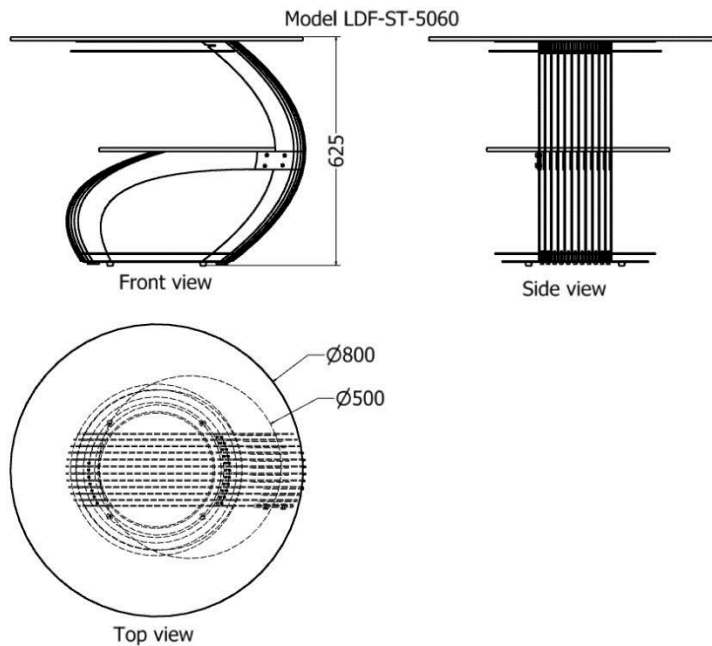

# SIDE TABLES

*Side Table*

MODEL	HEIGHT (mm)	Length (mm)	Width (mm)	Price (incl)
LDF-BHB-01	600	465	450	R4 395

Model LDF-BHB-01-16

# SIDE TABLES

*Tear Drop Side Table*

MODEL	HEIGHT (mm)	Length (mm)	Width (mm)	Price (incl)
LDF-ST-4567	450	600	600	R10 640

Model LDF-ST-4567

Front view

Side view

Top view

# SIDE TABLES

*Off-set Tear Drop Side Table*

MODEL	HEIGHT (mm)	Dia (mm)	Price (incl)
LDF-ST-5060	625	800	R7 890

# SIDE TABLES

*Coffee Table Elegance*

MODEL	HEIGHT (mm)	Length (mm)	Width (mm)	Price (incl)
LDF-PL-603030	600	670	670	R20 560

LDF-PL-603030 Planter & Basket

Front view

Top view