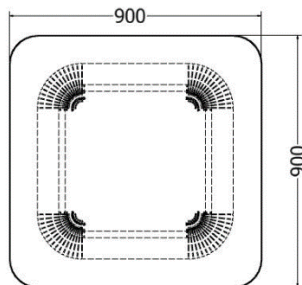

# SIDE TABLES

*Side Table Nereta Cataria*

MODEL	HEIGHT (mm)	DIAMETER (mm)	Price (incl)
LDF-TR-4555	500	465	R7 540
LDF-TR-5545	500	570	R7 540

*Round Side Tables Nested Pallida*

MODEL	HEIGHT (mm)	DIA (mm)	Price (incl)
DBH-ST-4550	426	450	R6 645
DBH-ST-4560v4	470	500	R5 795

# SIDE TABLES

*Round Side Tables Pallida*

MODEL	HEIGHT (mm)	DIA (mm)	Price (incl)
LDF-ST-4560v3	460	500	R7 050
DBH-ST-4550	460	480	R6 645

Model LDF-ST-4560v3

# SIDE TABLES

*Side Table Four Elegance*

MODEL	HEIGHT (mm)	Length (mm)	Width (mm)	Price (incl)
LDF-ST-7550	777	900	900	R14 460

Model LDF-ST-7550

Front view

Top view

# SIDE TABLES

*Side Table*

MODEL	HEIGHT (mm)	Length (mm)	Width (mm)	Price (incl)
LDF-BHB-01	600	465	450	R4 395

Model LDF-BHB-01-16