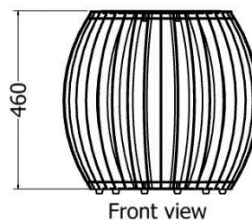

# SIDE TABLES

*Side Tables Hollo oval.*

MODEL	HEIGHT (mm)	WIDTH (mm)	DEPTH (mm)	Price (incl)
LDF-ST-6343v1	746	525	720	R9 435

Model LDF-ST-6343  
Hollo oval

Side view

Front view

Top view

# SIDE TABLES

*Side Table Nereta Cataria*

MODEL	HEIGHT (mm)	DIAMETER (mm)	Price (incl)
LDF-TR-4555	500	465	R7 540
LDF-TR-5545	500	570	R7 540

*Round Side Tables Nested Pallida*

MODEL	HEIGHT (mm)	DIA (mm)	Price (incl)
DBH-ST-4550	426	450	R6 645
DBH-ST-4560v4	470	500	R5 795

# SIDE TABLES

*Side Table Four Elegance*

MODEL	HEIGHT (mm)	Length (mm)	Width (mm)	Price (incl)
LDF-ST-7550	777	900	900	R14 460

Model LDF-ST-7550

Front view

Top view