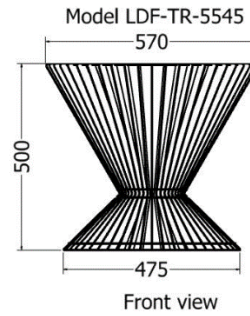

# SIDE TABLES

*Side Tables Nested*

MODEL	HEIGHT (mm)	DIA (mm)	Price (incl)
LDF-TR-56060v1	460	585	R6 530
LDF-TR-56060v2	515	600	R4 290

*Side Tables Nested*

MODEL	HEIGHT (mm)	DIA (mm)	Price (incl)
LDF-TR-56060v1	470	585	R6 530

# SIDE TABLES

*Side Tables Hollo oval.*

MODEL	HEIGHT (mm)	WIDTH (mm)	DEPTH (mm)	Price (incl)
LDF-ST-6343v1	746	525	720	R9 435

Model LDF-ST-6343  
Hollo oval

Side view

Front view

Top view

# SIDE TABLES

*Side Table Nereta Cataria*

MODEL	HEIGHT (mm)	DIAMETER (mm)	Price (incl)
LDF-TR-4555	500	465	R7 540
LDF-TR-5545	500	570	R7 540

*Round Side Tables Nested Pallida*

MODEL	HEIGHT (mm)	DIA (mm)	Price (incl)
DBH-ST-4550	426	450	R6 645
DBH-ST-4560v4	470	500	R5 795