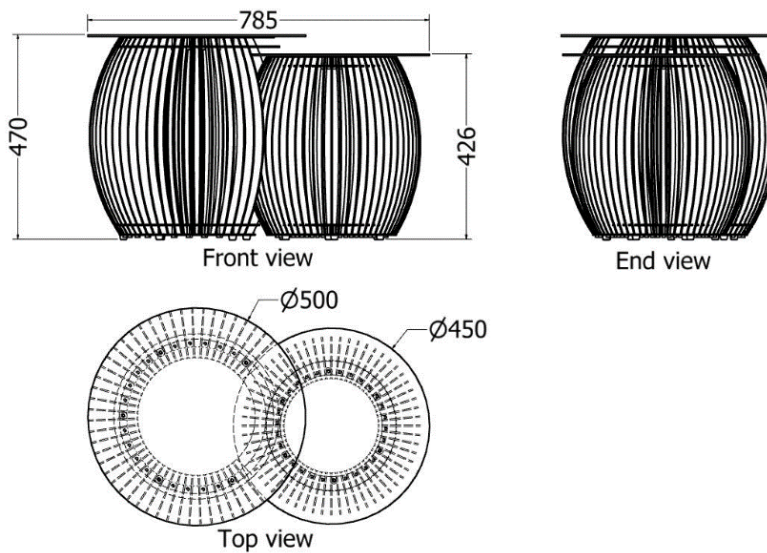

MODEL	HEIGHT (mm)	DIA (mm)	Price (incl)
DBH-ST-4550	426	450	R6 645
DBH-ST-4560v4	470	500	R5 795

Model DBH-ST-4560v4 & DBH-ST-4550