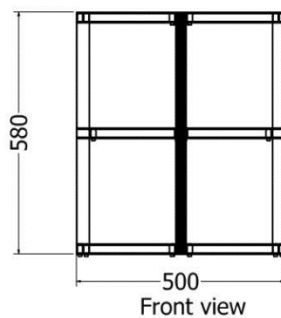

# SIDE TABLES

*Side Tables Hollo round nested.*

MODEL	HEIGHT (mm)	DIAMETER (mm)	Price (incl)
LDF-SP-ST-4635	460	450	R5 575
LDF-SP-ST-5535v1	520	550	R5 200

Model LDF-SP-ST-5535v1 & 4635

*Side Tables Hollo round nested.*

# SIDE TABLES

*Side Tables Hollo round.*

MODEL	HEIGHT (mm)	DIAMETER (mm)	Price (incl)
LDF-SP-ST-4030	425	350	R5 230
LDF-SP-ST-4635	460	450	R5 575
LDF-SP-ST-5535	520	600	R6 700

# SIDE TABLES

MODEL	HEIGHT (mm)	Length (mm)	Price (incl)
LDF-ST-5058	580	500	R3 745

Model LDF-ST-5058

Front view

Top view

# SIDE TABLES

*Side Table*

MODEL	HEIGHT (mm)	Length (mm)	Price (incl)
LDF-ST-5058v1	580	500	R3 745

Model LDF-ST-5058

Front view

Top view

*Side Tables Triticea nested.*

MODEL	HEIGHT (mm)	DIAMETER (mm)	Price (incl)
LDF-TR-3050	590	500	R4 965
LDF-TR-3040	520	450	R5 060
LDF-TR-3030v1	450	400	R5 700