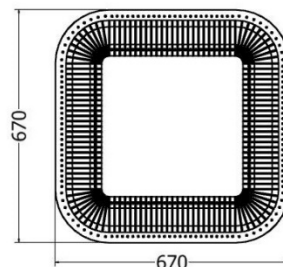

# SIDE TABLES

*Tear Drop Side Table*

MODEL	HEIGHT (mm)	Length (mm)	Width (mm)	Price (incl)
LDF-ST-4567	450	600	600	R10 640

Model LDF-ST-4567

Front view

Side view

Top view

# SIDE TABLES

*Off-set Tear Drop Side Table*

MODEL	HEIGHT (mm)	Dia (mm)	Price (incl)
LDF-ST-5060	625	800	R7 890

# SIDE TABLES

*Coffee Table Elegance*

MODEL	HEIGHT (mm)	Length (mm)	Width (mm)	Price (incl)
LDF-PL-603030	600	670	670	R20 560

LDF-PL-603030 Planter & Basket

Front view

Top view

# SIDE TABLES