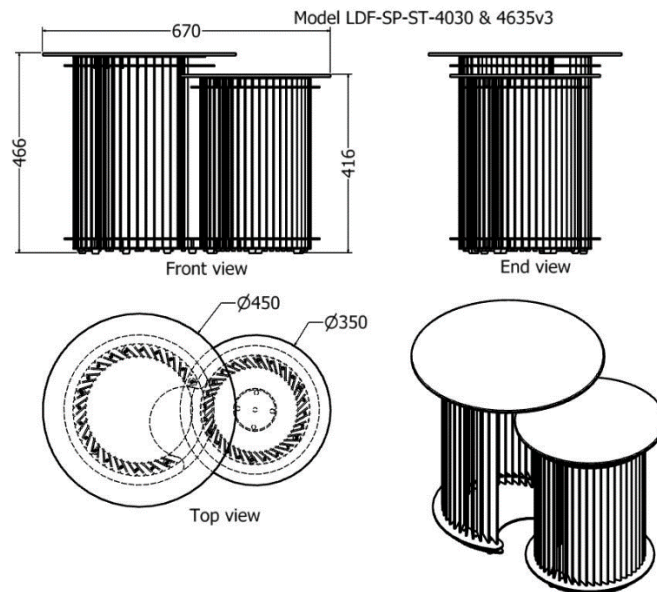

MODEL	HEIGHT (mm)	DIAMETER (mm)	Price (incl)
LDF-SP-ST-4030	425	350	R5 230
LDF-SP-ST-4635	460	450	R4 555