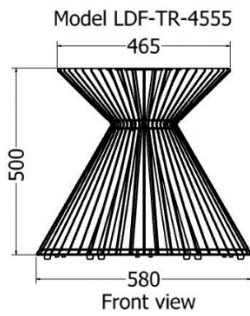

# SIDE TABLES

*Side Tables Nested*

MODEL	HEIGHT (mm)	DIA (mm)	Price (incl)
LDF-TR-56060v1	460	585	R6 530
LDF-TR-56060v2	515	600	R4 290

*Side Tables Nested*

MODEL	HEIGHT (mm)	DIA (mm)	Price (incl)
LDF-TR-56060v1	470	585	R6 530

# SIDE TABLES

*Side Tables Hollo oval.*

MODEL	HEIGHT (mm)	WIDTH (mm)	DEPTH (mm)	Price (incl)
LDF-ST-6343v1	746	525	720	R9 435

Model LDF-ST-6343  
Hollo oval

Side view

Front view

Top view

# SIDE TABLES

*Side Table Nereta Cataria*

MODEL	HEIGHT (mm)	DIAMETER (mm)	Price (incl)
LDF-TR-4555	500	465	R7 540
LDF-TR-5545	500	570	R7 540

*Round Side Tables Nested Pallida*

MODEL	HEIGHT (mm)	DIA (mm)	Price (incl)
DBH-ST-4550	426	450	R6 645
DBH-ST-4560v4	470	500	R5 795